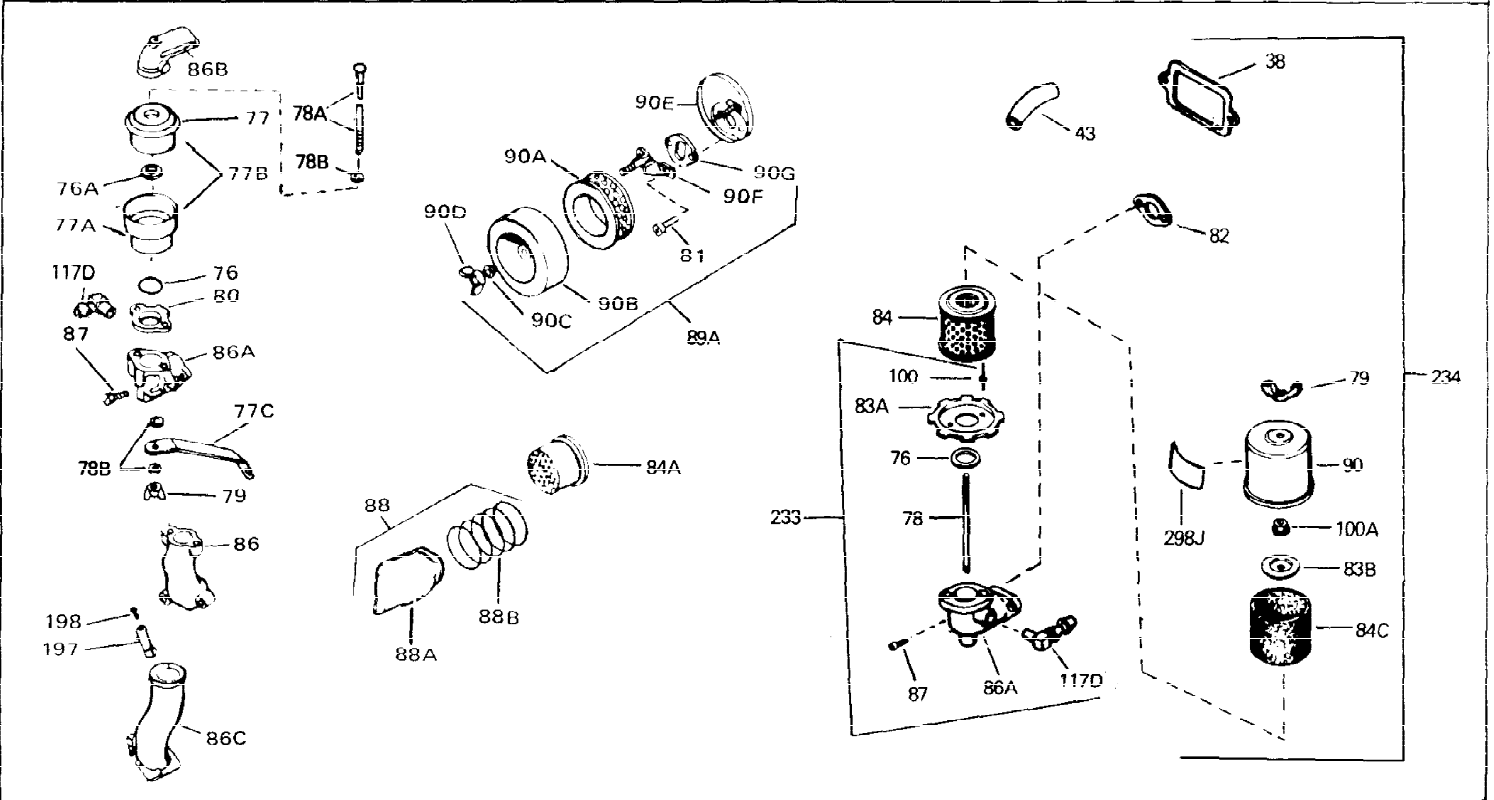

Ref #	Part Number	Qty	Description
35	26073	0	Washer, Connecting rod bolt
35	650570	0	Washer, Flat
35	650691	0	Washer, Flat
36	650694A	0	Screw, Hex flange hd., 5/16-18 x 2
36	650695A	0	Screw, Hex flange hd., 5/16-18 x 2-1/4
36	650697A	0	Screw, Hex flange hd., 5/16-18 x 2-1/2
38	27896	0	Gasket, Breather cover
43	27627	0	Tube, Breather
81	28820	0	Screw
81	30196	0	Screw
81	650521	0	Screw
82	27272	0	Gasket, Air cleaner
84A	31700	0	Element, Air cleaner
86A	31431	0	Elbow, Air cleaner
86A	34697	0	Elbow, Air cleaner
87	650163	0	Screw, Fil. hd. Sems, 10-32 x 7/8
89A	730128	0	Cleaner Assy., Air
111B	34823	0	Bracket, Lower fuel tank
113	30688	0	Screw, Hex hd. Sems, 1/4-20 x 1/2
114A	33050	0	Tank Assy., Fuel (Dual kerosene & gas) (6
117A	29683	0	Strainer & Shut-off
117B	33053	0	Valve, Fuel strainer & shut-off
121E	391026	0	Muffler
121B	31287	0	Muffler
124A	33171	0	Screen, Muffler
124B	33185	0	Cover & Tube, Muffler
124	650578	0	Screw
125	27930	0	Gasket, Exhaust
129	32862	0	Nut, Conduit (1/4" thick)
134	31288	0	Muffler Adapter Kit
135	730130	0	Muffler Adapter Kit
136	6021A	0	Screw, Hex flange hd., 5/16-18 x 1-1/2
137	650697A	0	Screw, Hex flange hd., 5/16-18 x 2-1/2
138	30196	0	Screw
199	29212	0	Screw
200	650570	0	Washer, Flat
201A	31979	0	Strap, Fuel tank
204	650454	0	Screw, Fil. flex hd. 1/4-20 x 3/4
205	650456	0	Nut, Lock
233	34819	0	Elbow Assy., Air cleaner
234	730561	0	Air Cleaner Kit, Dual Element upright,
273	650687	0	Screw, Pan hd. self-tap, 10-32 x 5/16