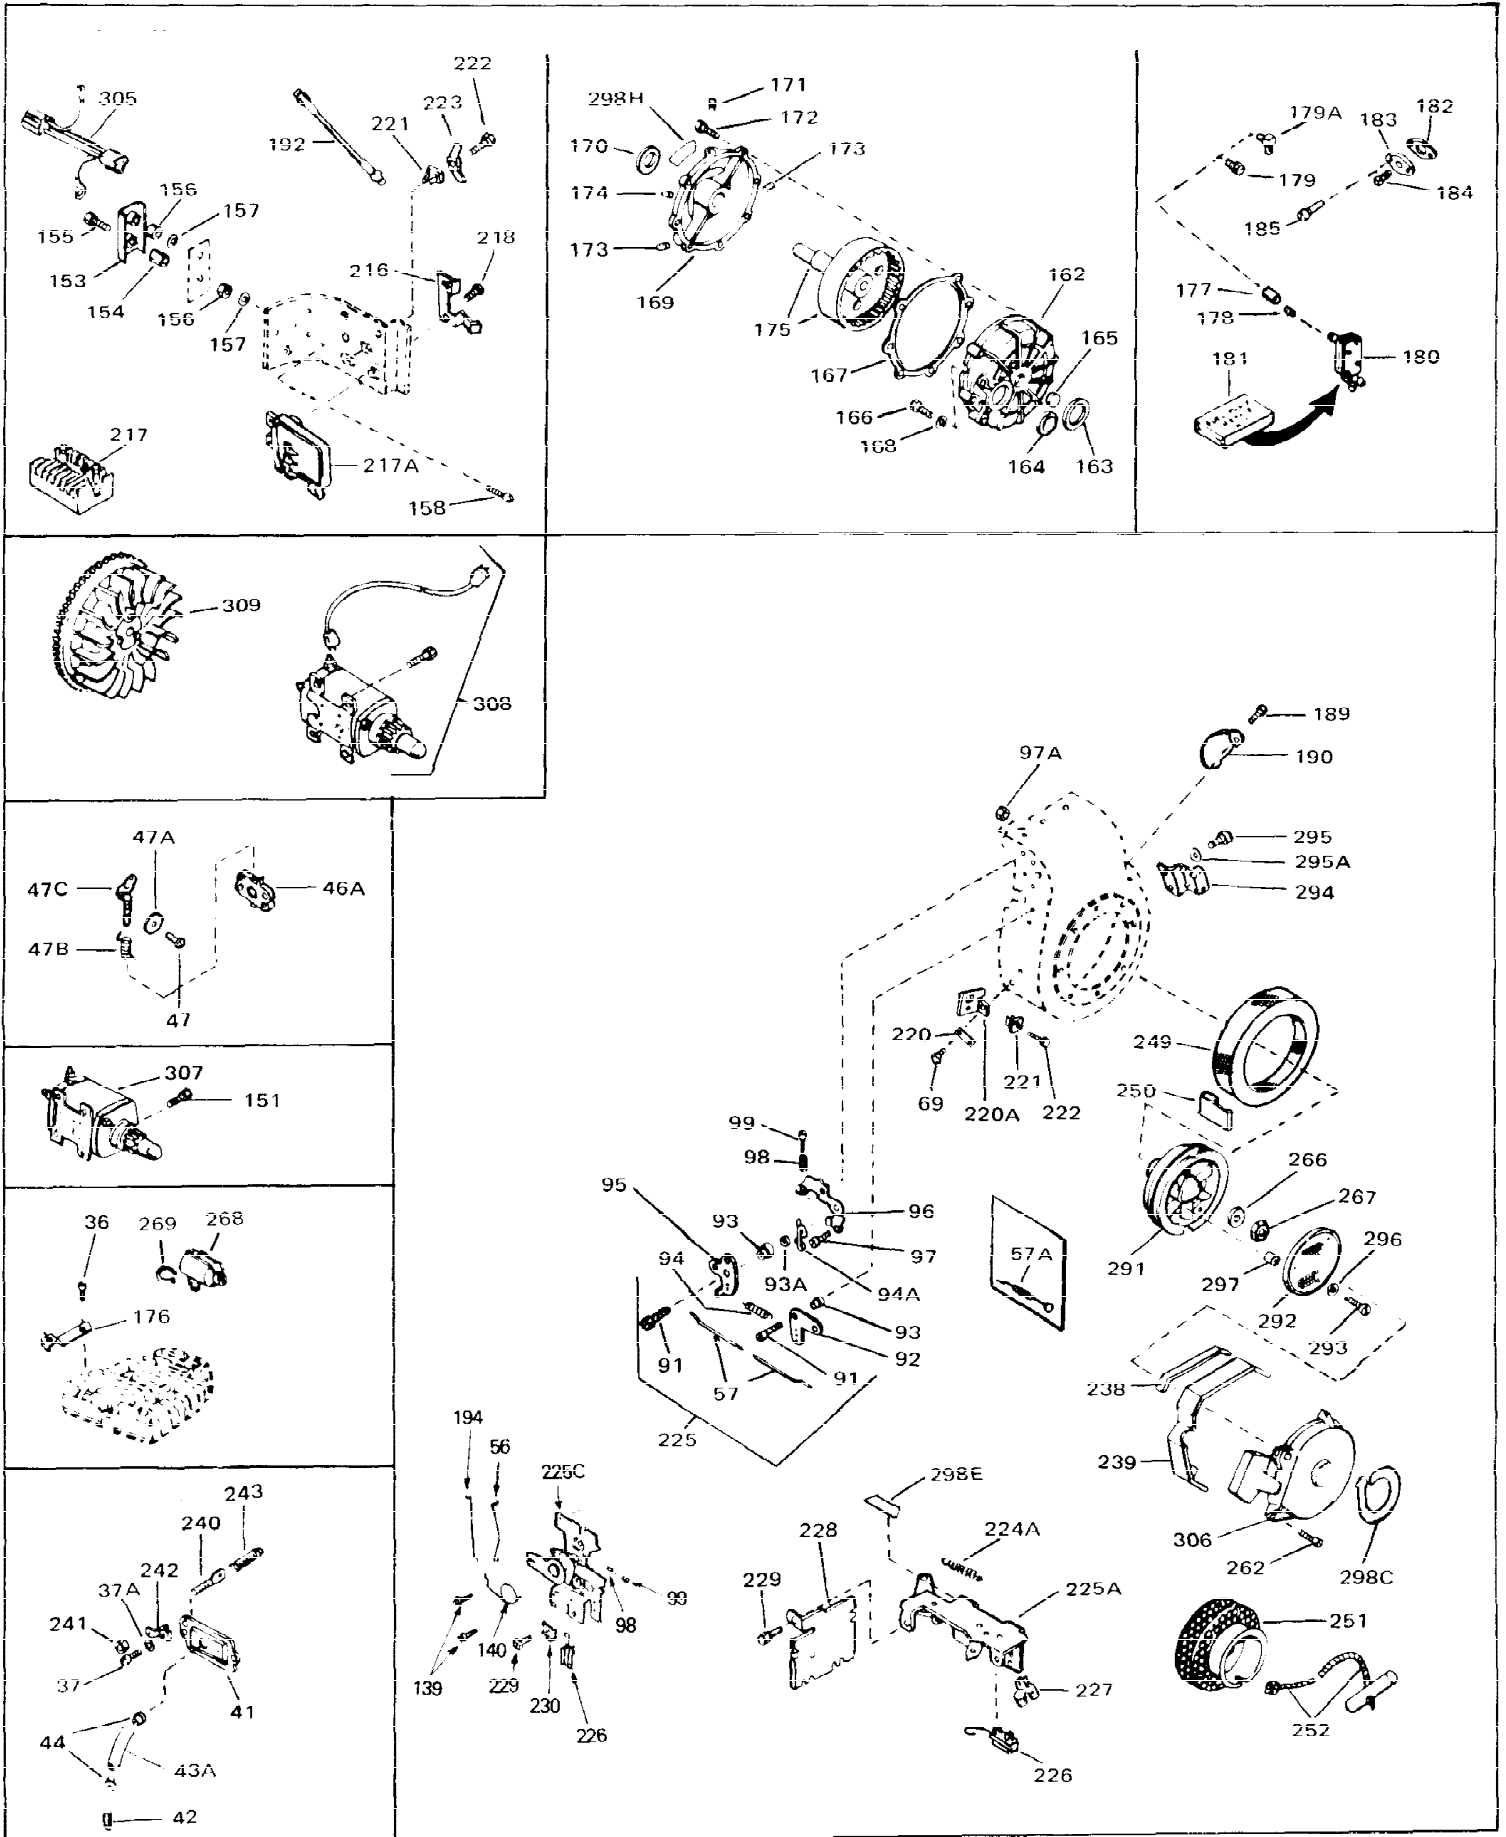

Ref #	Part Number	Qty	Description
36	650694A	0	Screw, Hex flange hd., 5/16-18 x 2
36	650695A	0	Screw, Hex flange hd., 5/16-18 x 2-1/4
36	650697A	0	Screw, Hex flange hd., 5/16-18 x 2-1/2
37	650128	0	Screw
37	650597	0	Screw, Hex washer hd., 10-24 x 5/8
37A	27261	0	Washer, Flat
41	28425	0	Cover, Valve chamber
56	31710	0	Link, Throttle
69	29747A	0	Screw
98	31342	0	Spring, Compression
98	32924	0	Spring, Compression
98	28569	0	Spring, Compression
99	29500	0	Screw, Fil. hd. mach., Sems, 8-32 x 3/4
99	650549	0	Screw
99	650688	0	Screw, Hex hd., 10-32 x 1-5/16" (Drilled
182	32683	0	Gasket, Fuel pump
183	32955	0	Cover, Fuel pump pad
184	9556	0	Plug, Oil drain (Sq. hd. pipe, 1/8-27)
185	30688	0	Screw, Hex hd. Sems, 1/4-20 x 1/2
225	730152	0	Control Assy., Speed
227	33177	0	Terminal
229	28942	0	Screw
230	27793	0	Clip, Conduit
251	28301	0	Pulley, Starter
252	590343	0	Rope & Handle Assy., Starter
266	650815	0	Washer, Belleville
267	8115	0	Nut, Hex
305	33018	0	Harness, Adapter
308	32386	0	Starter Motor Kit (110-120 Volt)
308	32901	0	Starter Motor Kit (110-120 Volt)
308	33328	0	Starter Motor Kit (110-120 Volt)
308	33328A	0	Starter Motor Kit (110-120 Volt)
308	33518	0	Starter Motor Kit (110-120 Volt)
308	33518A	0	Starter Motor Kit (110-120 Volt)
308	33518B	0	Starter Motor Kit (110-120 Volt)
309	30811A	0	Flywheel