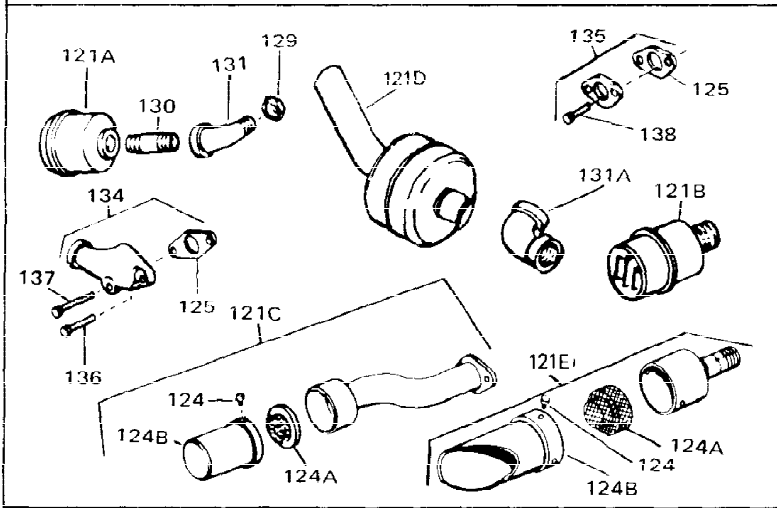

Ref #	Part Number	Qty	Description
35	26073	0	Washer, Connecting rod bolt
35	650570	0	Washer, Flat
35	650691	0	Washer, Flat
36	650694A	0	Screw, Hex flange hd., 5/16-18 x 2
36	650695A	0	Screw, Hex flange hd., 5/16-18 x 2-1/4
36	650697A	0	Screw, Hex flange hd., 5/16-18 x 2-1/2
38	27896	0	Gasket, Breather cover
43	27627	0	Tube, Breather
81	28820	0	Screw
81	30196	0	Screw
81	650521	0	Screw
82	27272	0	Gasket, Air cleaner
84A	31700	0	Element, Air cleaner
86A	31431	0	Elbow, Air cleaner
86A	34697	0	Elbow, Air cleaner
87	650163	0	Screw, Fil. hd. Sems, 10-32 x 7/8
89A	730128	0	Cleaner Assy., Air
111B	34823	0	Bracket, Lower fuel tank
113	30688	0	Screw, Hex hd. Sems, 1/4-20 x 1/2
114A	33050	0	Tank Assy., Fuel (Dual kerosene & gas) (6
117A	29683	0	Strainer & Shut-off
117B	33053	0	Valve, Fuel strainer & shut-off
121E	391026	0	Muffler
121B	31287	0	Muffler
124A	33171	0	Screen, Muffler
124B	33185	0	Cover & Tube, Muffler
124	650578	0	Screw
125	27930	0	Gasket, Exhaust
129	32862	0	Nut, Conduit (1/4" thick)
134	31288	0	Muffler Adapter Kit
135	730130	0	Muffler Adapter Kit
136	6021A	0	Screw, Hex flange hd., 5/16-18 x 1-1/2
137	650697A	0	Screw, Hex flange hd., 5/16-18 x 2-1/2
138	30196	0	Screw
199	29212	0	Screw
200	650570	0	Washer, Flat
201A	31979	0	Strap, Fuel tank
204	650454	0	Screw, Fil. flex hd. 1/4-20 x 3/4
205	650456	0	Nut, Lock
233	34819	0	Elbow Assy., Air cleaner
234	730561	0	Air Cleaner Kit, Dual Element upright,
273	650687	0	Screw, Pan hd. self-tap, 10-32 x 5/16