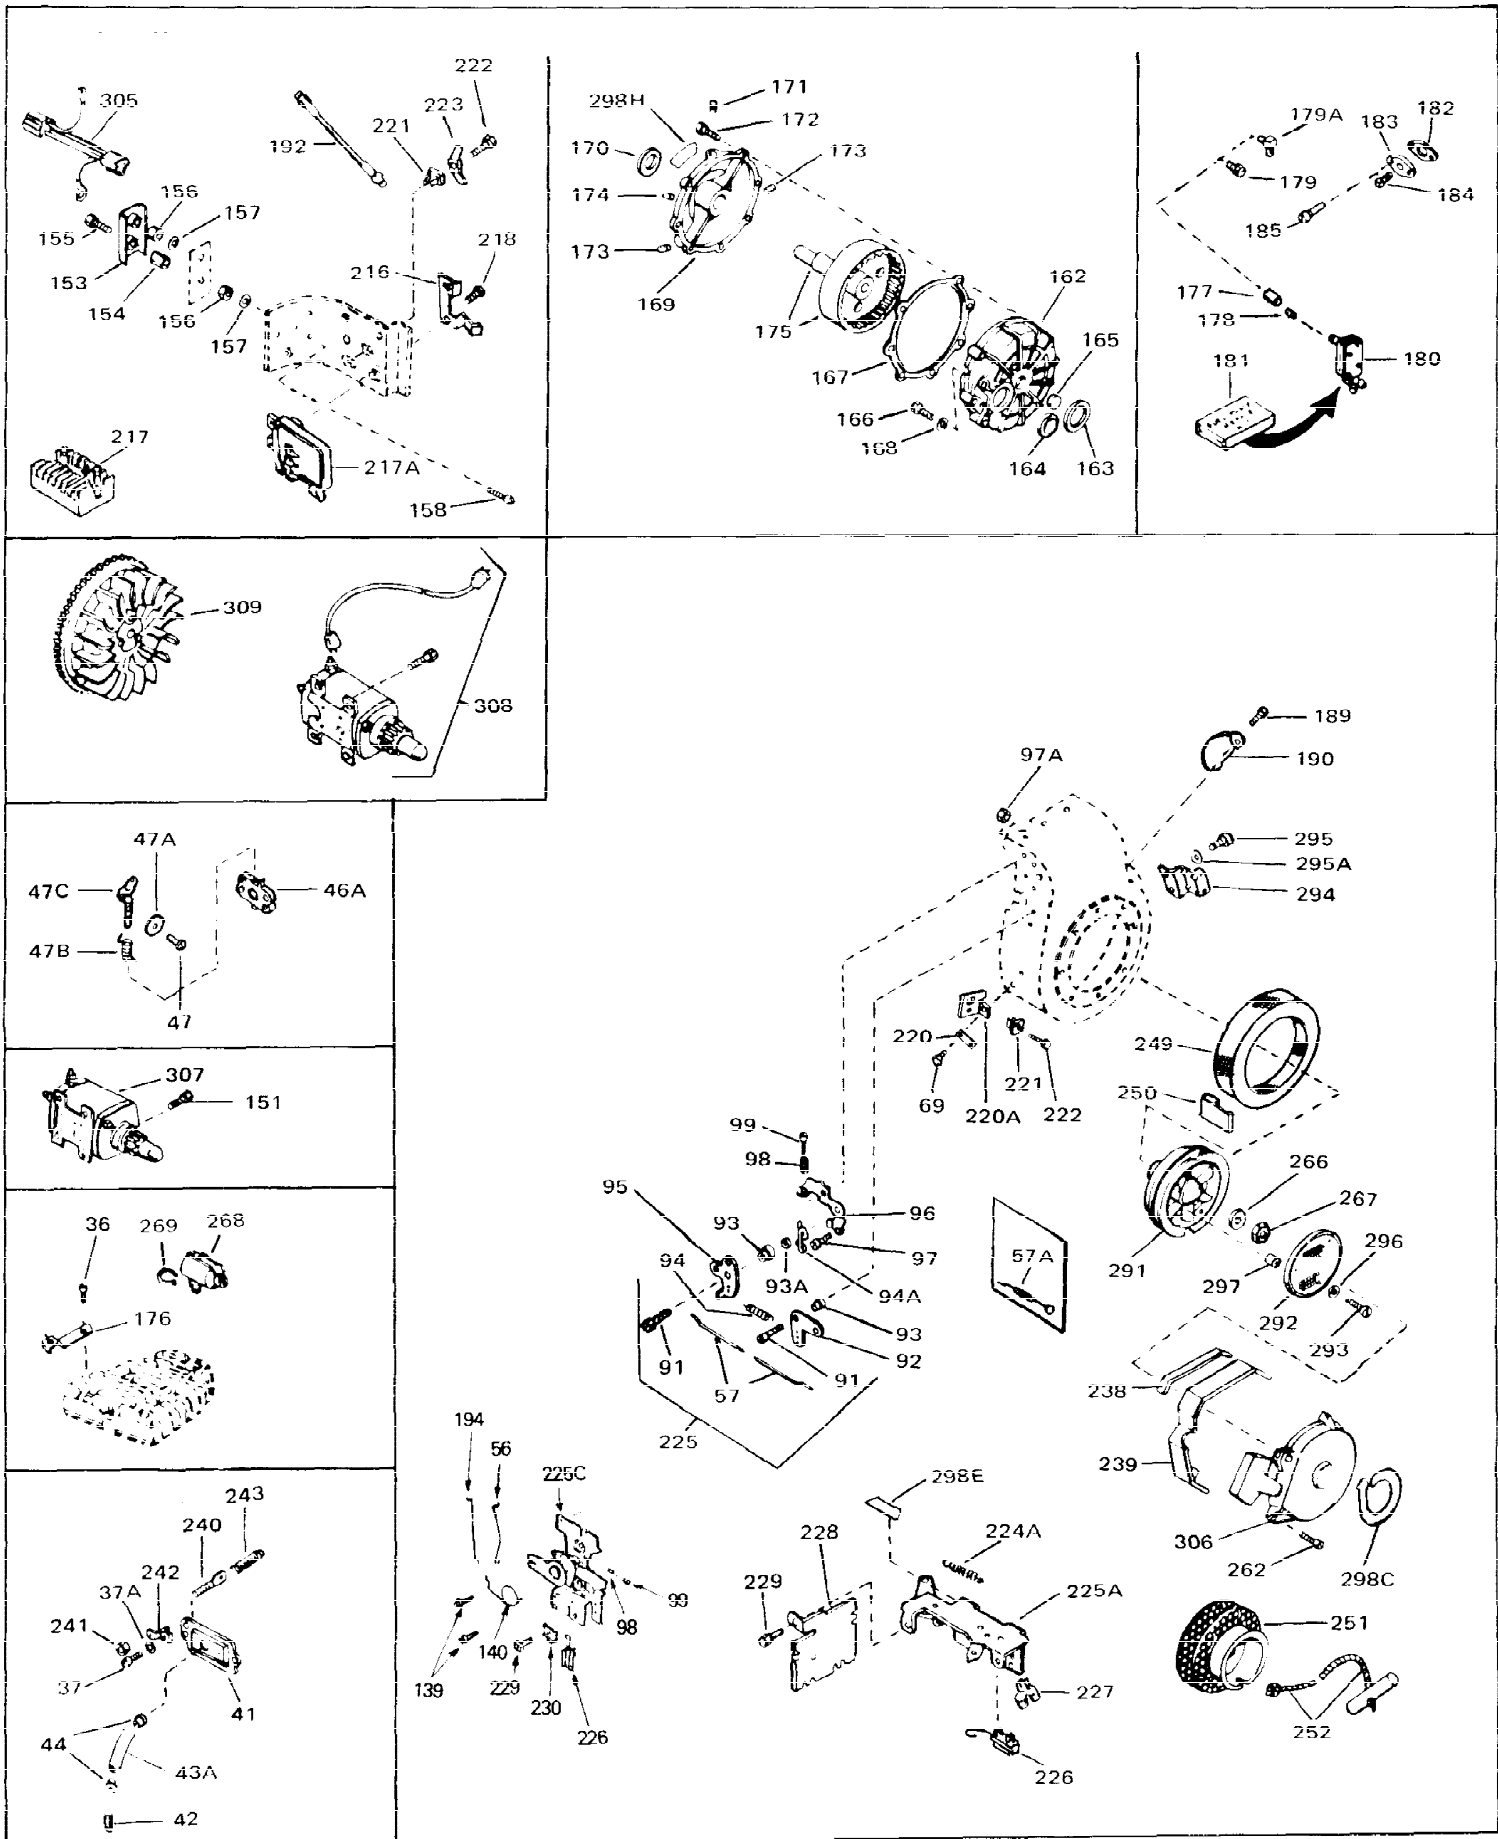

Ref #	Part Number	Qty	Description
36	650694A	0	Screw, Hex flange hd., 5/16-18 x 2
36	650695A	0	Screw, Hex flange hd., 5/16-18 x 2-1/4
36	650697A	0	Screw, Hex flange hd., 5/16-18 x 2-1/2
37	650128	0	Screw
37	650597	0	Screw, Hex washer hd., 10-24 x 5/8
37A	27261	0	Washer, Flat
41	28425	0	Cover, Valve chamber
56	31710	0	Link, Throttle
57A	30985	0	Control, Throttle
69	29747A	0	Screw
98	32924	0	Spring, Compression
98	28569	0	Spring, Compression
98	31342	0	Spring, Compression
99	29500	0	Screw, Fil. hd. mach., Sems, 8-32 x 3/4
99	650549	0	Screw
99	650688	0	Screw, Hex hd., 10-32 x 1-5/16" (Drilled
182	32683	0	Gasket, Fuel pump
183	32955	0	Cover, Fuel pump pad
184	9556	0	Plug, Oil drain (Sq. hd. pipe, 1/8-27)
185	30688	0	Screw, Hex hd. Sems, 1/4-20 x 1/2
223	33356	0	Terminal, Ground
225	730152	0	Control Assy., Speed
227	33177	0	Terminal
229	28942	0	Screw
230	27793	0	Clip, Conduit
262	29716	0	Screw
266	650815	0	Washer, Belleville
267	8115	0	Nut, Hex
305	33018	0	Harness, Adapter
306	590420	0	Starter, Rewind
308	32386	0	Starter Motor Kit (110-120 Volt)
308	32901	0	Starter Motor Kit (110-120 Volt)
308	33328	0	Starter Motor Kit (110-120 Volt)
308	33328A	0	Starter Motor Kit (110-120 Volt)
308	33518	0	Starter Motor Kit (110-120 Volt)
308	33518A	0	Starter Motor Kit (110-120 Volt)
308	33518B	0	Starter Motor Kit (110-120 Volt)
309	30811A	0	Flywheel