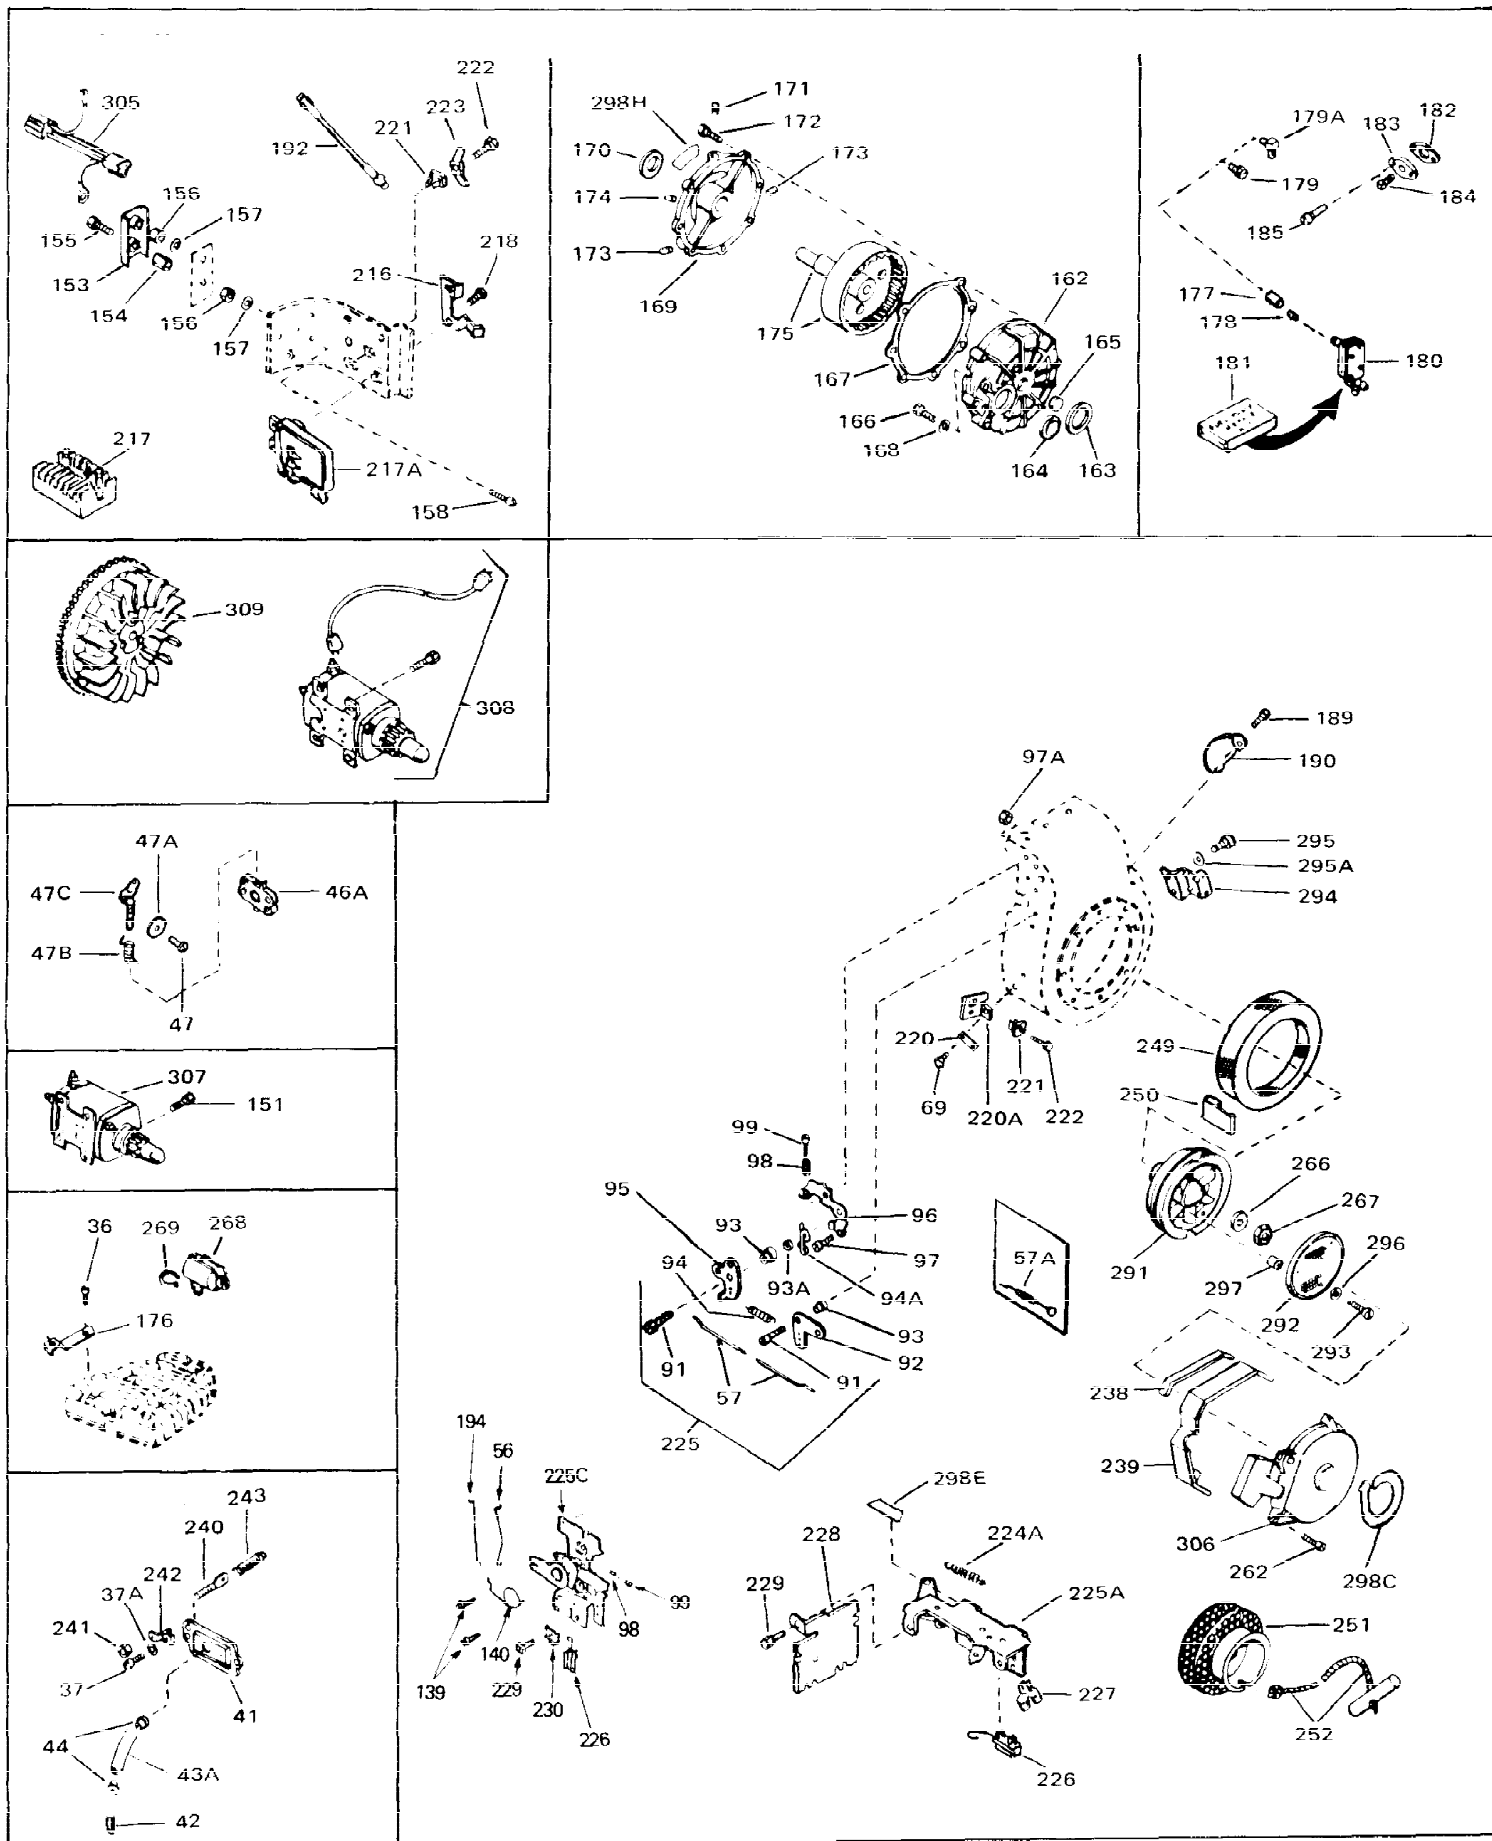

Ref #	Part Number	Qty	Description
36	650694A	0	Screw, Hex flange hd., 5/16-18 x 2
36	650695A	0	Screw, Hex flange hd., 5/16-18 x 2-1/4
36	650697A	0	Screw, Hex flange hd., 5/16-18 x 2-1/2
37	650128	0	Screw
37	650597	0	Screw, Hex washer hd., 10-24 x 5/8
37A	27261	0	Washer, Flat
41	28425	0	Cover, Valve chamber
56	31710	0	Link, Throttle
69	29747A	0	Screw
98	28569	0	Spring, Compression
98	31342	0	Spring, Compression
98	32924	0	Spring, Compression
99	29500	0	Screw, Fil. hd. mach., Sems, 8-32 x 3/4
99	650549	0	Screw
99	650688	0	Screw, Hex hd., 10-32 x 1-5/16" (Drilled
182	32683	0	Gasket, Fuel pump
183	32955	0	Cover, Fuel pump pad
184	9556	0	Plug, Oil drain (Sq. hd. pipe, 1/8-27)
185	30688	0	Screw, Hex hd. Sems, 1/4-20 x 1/2
225	730152	0	Control Assy., Speed
227	33177	0	Terminal
229	28942	0	Screw
230	27793	0	Clip, Conduit
262	29716	0	Screw
266	650815	0	Washer, Belleville
267	8115	0	Nut, Hex
305	33018	0	Harness, Adapter
306	590420	0	Starter, Rewind
308	32386	0	Starter Motor Kit (110-120 Volt)
308	32901	0	Starter Motor Kit (110-120 Volt)
308	33328	0	Starter Motor Kit (110-120 Volt)
308	33328A	0	Starter Motor Kit (110-120 Volt)
308	33518	0	Starter Motor Kit (110-120 Volt)
308	33518A	0	Starter Motor Kit (110-120 Volt)
308	33518B	0	Starter Motor Kit (110-120 Volt)
309	30811A	0	Flywheel