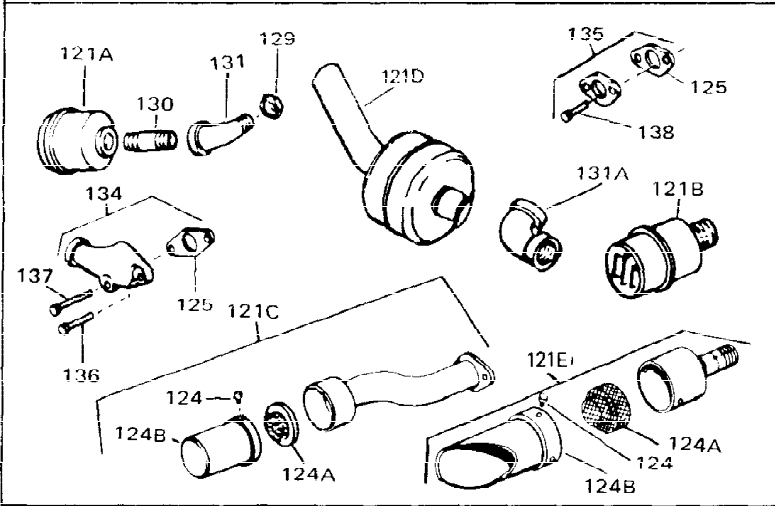

Ref #	Part Number	Qty	Description
35	26073	0	Washer, Connecting rod bolt
35	650570	0	Washer, Flat
35	650691	0	Washer, Flat
36	650694A	0	Screw, Hex flange hd., 5/16-18 x 2
36	650695A	0	Screw, Hex flange hd., 5/16-18 x 2-1/4
36	650697A	0	Screw, Hex flange hd., 5/16-18 x 2-1/2
38	27896	0	Gasket, Breather cover
43	27627	0	Tube, Breather
76A	31480	0	"O" Ring
76	31479	0	Washer, Fiber
77A	31670	0	Bowl, Oil bath cleaner
77B	32561	0	Air cleaner, Oil bath
77	31669	0	Cover, Oil bath cleaner
78B	27183	0	Washer, Fiber
78A	32562	0	Bolt, Air cleaner
79	9577	0	Nut, Wing, 10-24
81	28820	0	Screw
81	30196	0	Screw
81	650521	0	Screw
82	27272	0	Gasket, Air cleaner
86B	32560	0	Elbow, Air cleaner
86A	34697	0	Elbow, Air cleaner
87	29786	0	Screw
89A	730128	0	Cleaner Assy., Air
111	33167	0	Bracket, Lower fuel tank
112B	33166A	0	Bracket, Upper fuel tank
113A	650665	0	Screw
113	650561	0	Screw
117B	33053	0	Valve, Fuel strainer & shut-off
121E	391026	0	Muffler
124	650578	0	Screw
124A	33171	0	Screen, Muffler
124B	33185	0	Cover & Tube, Muffler
125	27930	0	Gasket, Exhaust
134	31288	0	Muffler Adapter Kit
135	730130	0	Muffler Adapter Kit
136	6021A	0	Screw, Hex flange hd., 5/16-18 x 1-1/2
137	650697A	0	Screw, Hex flange hd., 5/16-18 x 2-1/2
138	30196	0	Screw
233	34819	0	Elbow Assy., Air cleaner
234	730561	0	Air Cleaner Kit, Dual Element upright,
273	650687	0	Screw, Pan hd. self-tap, 10-32 x 5/16