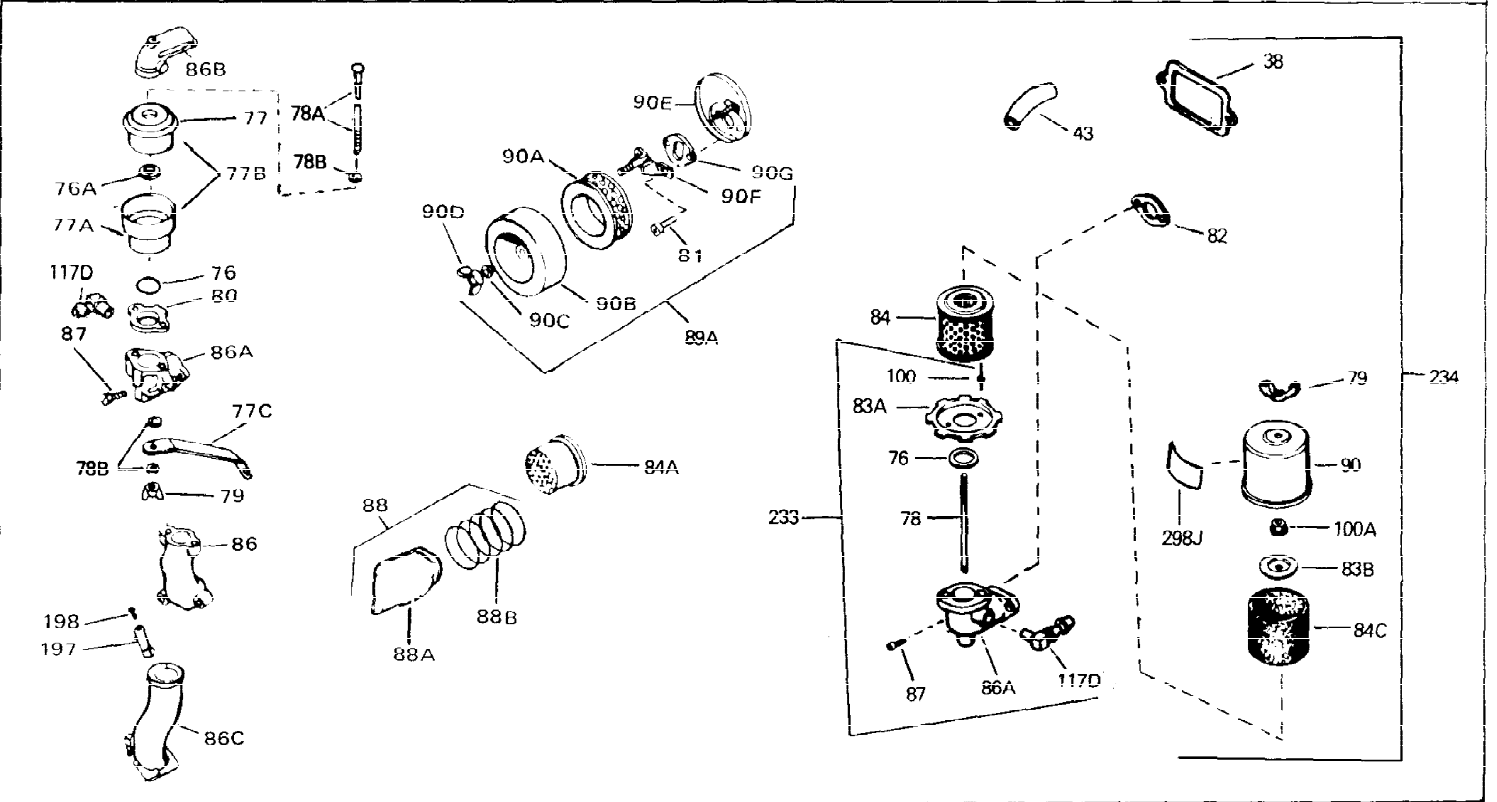

Ref #	Part Number	Qty	Description
35	26073	0	Washer, Connecting rod bolt
35	650570	0	Washer, Flat
35	650691	0	Washer, Flat
36	650694A	0	Screw, Hex flange hd., 5/16-18 x 2
36	650695A	0	Screw, Hex flange hd., 5/16-18 x 2-1/4
36	650697A	0	Screw, Hex flange hd., 5/16-18 x 2-1/2
38	27896	0	Gasket, Breather cover
43	27627	0	Tube, Breather
76A	31480	0	"O" Ring
76	31479	0	Washer, Fiber
77A	31670	0	Bowl, Oil bath cleaner
77B	32561	0	Air cleaner, Oil bath
77	31669	0	Cover, Oil bath cleaner
78B	27183	0	Washer, Fiber
78A	32562	0	Bolt, Air cleaner
79	9577	0	Nut, Wing, 10-24
81	28820	0	Screw
81	30196	0	Screw
81	650521	0	Screw
82	27272	0	Gasket, Air cleaner
86B	32560	0	Elbow, Air cleaner
86A	34697	0	Elbow, Air cleaner
87	29786	0	Screw
89A	730128	0	Cleaner Assy., Air
111	33167	0	Bracket, Lower fuel tank
112B	33166A	0	Bracket, Upper fuel tank
113A	650665	0	Screw
113	650561	0	Screw
117B	33053	0	Valve, Fuel strainer & shut-off
121E	391026	0	Muffler
124	650578	0	Screw
124A	33171	0	Screen, Muffler
124B	33185	0	Cover & Tube, Muffler
125	27930	0	Gasket, Exhaust
134	31288	0	Muffler Adapter Kit
135	730130	0	Muffler Adapter Kit
136	6021A	0	Screw, Hex flange hd., 5/16-18 x 1-1/2
137	650697A	0	Screw, Hex flange hd., 5/16-18 x 2-1/2
138	30196	0	Screw
233	34819	0	Elbow Assy., Air cleaner
234	730561	0	Air Cleaner Kit, Dual Element upright,
273	650687	0	Screw, Pan hd. self-tap, 10-32 x 5/16