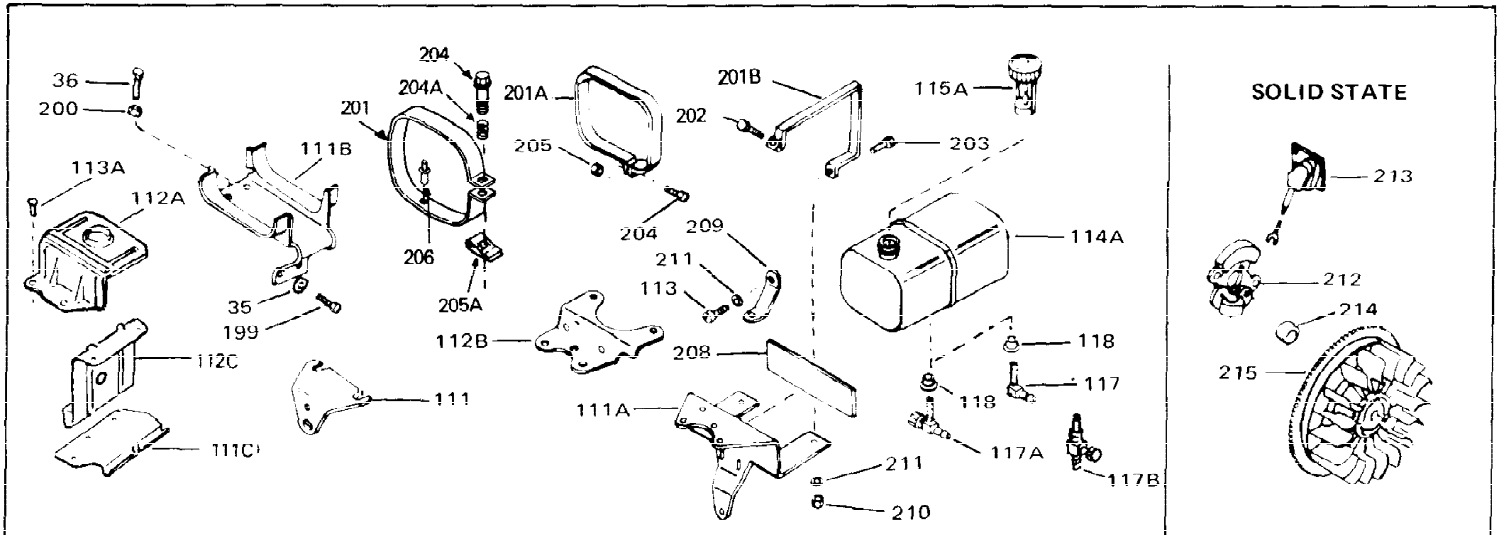

Ref #	Part Number	Qty	Description
35	26073	0	Washer, Connecting rod bolt
35	650570	0	Washer, Flat
35	650691	0	Washer, Flat
36	650694A	0	Screw, Hex flange hd., 5/16-18 x 2
36	650695A	0	Screw, Hex flange hd., 5/16-18 x 2-1/4
36	650697A	0	Screw, Hex flange hd., 5/16-18 x 2-1/2
38	27896	0	Gasket, Breather cover
43	27627	0	Tube, Breather
76A	31480	0	"O" Ring
76	31479	0	Washer, Fiber
77A	31670	0	Bowl, Oil bath cleaner
77B	32561	0	Air cleaner, Oil bath
77	31669	0	Cover, Oil bath cleaner
78B	27183	0	Washer, Fiber
78A	32562	0	Bolt, Air cleaner
79	9577	0	Nut, Wing, 10-24
81	28820	0	Screw
81	30196	0	Screw
81	650521	0	Screw
82	27272	0	Gasket, Air cleaner
86B	32560	0	Elbow, Air cleaner
86A	34697	0	Elbow, Air cleaner
87	29786	0	Screw
89A	730128	0	Cleaner Assy., Air
111	33167	0	Bracket, Lower fuel tank
112B	33166A	0	Bracket, Upper fuel tank
113A	650665	0	Screw
113	650561	0	Screw
117B	33053	0	Valve, Fuel strainer & shut-off
121E	391026	0	Muffler
124	650578	0	Screw
124A	33171	0	Screen, Muffler
124B	33185	0	Cover & Tube, Muffler
125	27930	0	Gasket, Exhaust
134	31288	0	Muffler Adapter Kit
135	730130	0	Muffler Adapter Kit
136	6021A	0	Screw, Hex flange hd., 5/16-18 x 1-1/2
137	650697A	0	Screw, Hex flange hd., 5/16-18 x 2-1/2
138	30196	0	Screw
233	34819	0	Elbow Assy., Air cleaner
234	730561	0	Air Cleaner Kit, Dual Element upright,
273	650687	0	Screw, Pan hd. self-tap, 10-32 x 5/16