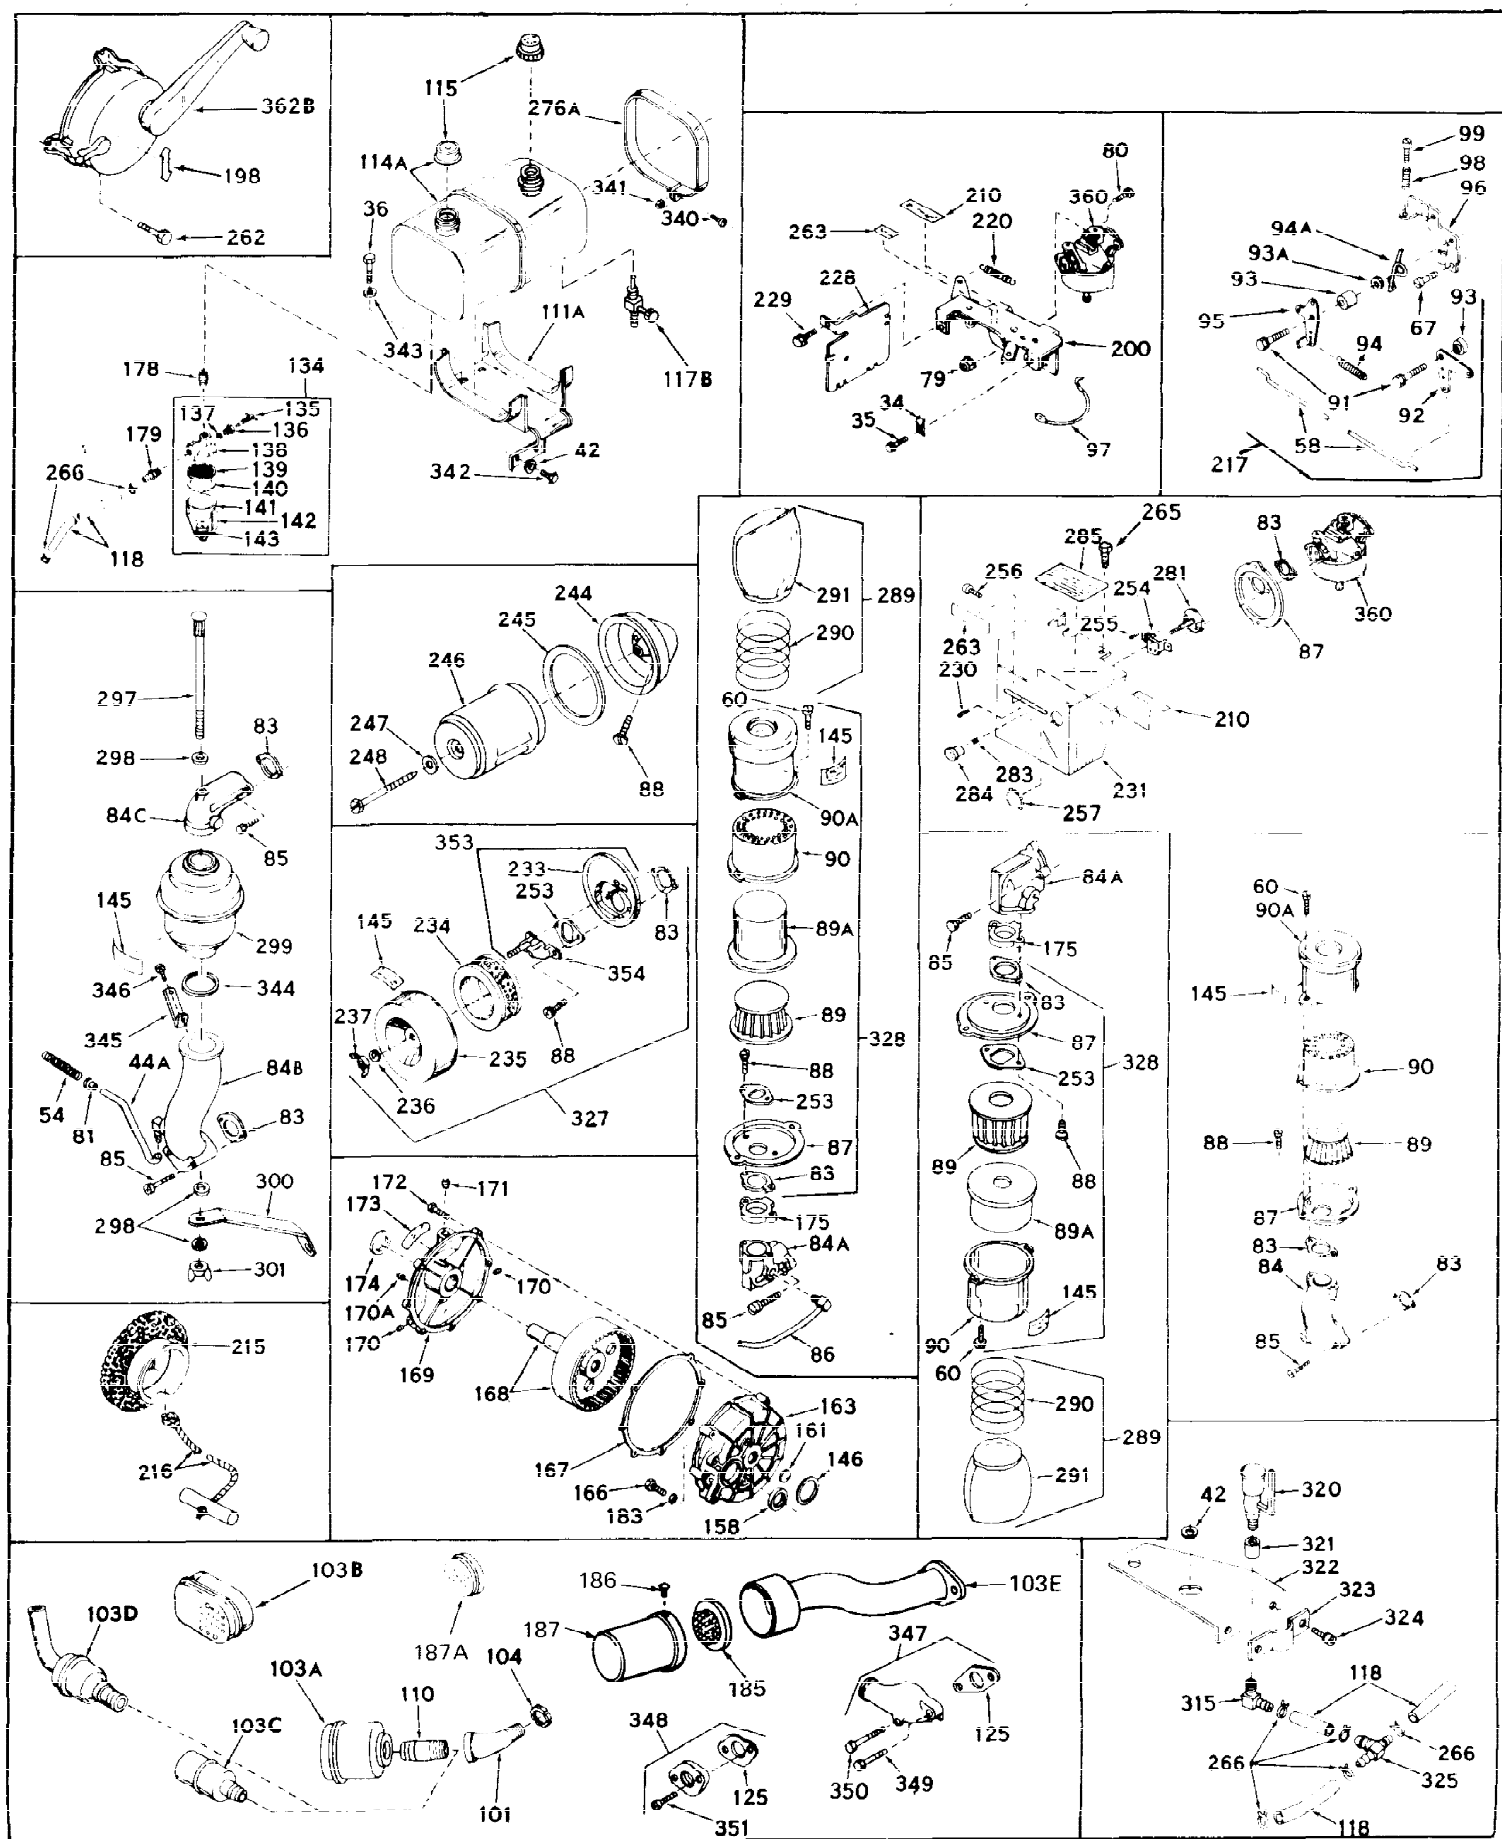

Ref #	Part Number	Qty	Description
34	27793	0	Clip, Conduit
35	28942	0	Screw
36	650694	0	Screw, Hex hd. cap, 5/16-18 x 2
36	650695	0	Screw, Hex hd. cap, 5/16-18 x 2-1/4 (Grade 8)
36	650697	0	Screw, Hex hd. cap, 5/16-18 x 2-1/2
42	26073	0	Washer, Connecting rod bolt
54	28819	0	Spring, Fuel line
54	31778	0	Spring, Coil
60	650152	0	Screw
67	650399	0	Screw, Phil. fil. hd. Sems, 10-32 x 5/8
79	29752	0	Nut
80	650572	0	Screw
83	27272	0	Gasket, Air cleaner
85	29786	0	Screw
85	650163	0	Screw, Fil. hd. Sems, 10-32 x 7/8
85	650416	0	Screw, Rd. hd. Sems, 10-32 x 1
85	650605	0	Screw
88	650521	0	Screw
88	28820	0	Screw
88	650399	0	Screw, Phil. fil. hd. Sems, 10-32 x 5/8
91	30312	0	Screw, Hex washer hd. Sems, 10-32 x 1/2
98	28569	0	Spring, Compression
98	32924	0	Spring, Compression
99	29500	0	Screw, Fil. hd. mach., Sems, 8-32 x 3/4
99	650223	0	Screw, Fil. slotted hd. Sems, 8-32 x 5/8
99	650688	0	Screw, Hex hd., 10-32 x 1-5/16" (Drilled)
104	28443	0	Nut, Conduit (1/8" thick)
104	32862	0	Nut, Conduit (1/4" thick)
115	32387A	0	Cap, Fuel filler (Charcoal Plastic) (Spurt
115	33032	0	Cap, Fuel filler (Red Plastic) (Spurt
118	29774	0	Line, Fuel (Braided 8.25")
118	30705	0	Line, Fuel (Braided 16")
118	30962	0	Line, Fuel (Braided 32")
125	27930	0	Gasket, Exhaust
145	31752	0	Decal, Air cleaner
146	28451	0	Gasket, Housing
171	24590	0	Plug, Pipe
215	28301	0	Pulley, Starter
216	590343	0	Rope & Handle Assy., Starter
228	30820	0	Baffle, Heat
229	28942	0	Screw
230	650257	0	Screw, Pan hd. Sems, 8-32 x 5/16
233	32380	0	Bracket, Air cleaner
234	30804	0	Element, Air cleaner
235	30805	0	Cover, Air cleaner
236	31481	0	Washer, Copper
237	650513	0	Nut, Wing
253	30767	0	Spacer, Air cleaner
255	28820	0	Screw
256	650760	0	Screw
257	31291	0	Plug, Cover
262	29716	0	Screw
265	650701	0	Screw, Hex washer hd. shakeproof,
266	26460	0	Clamp, Fuel line
289	730512	0	Kit, Pre-cleaner