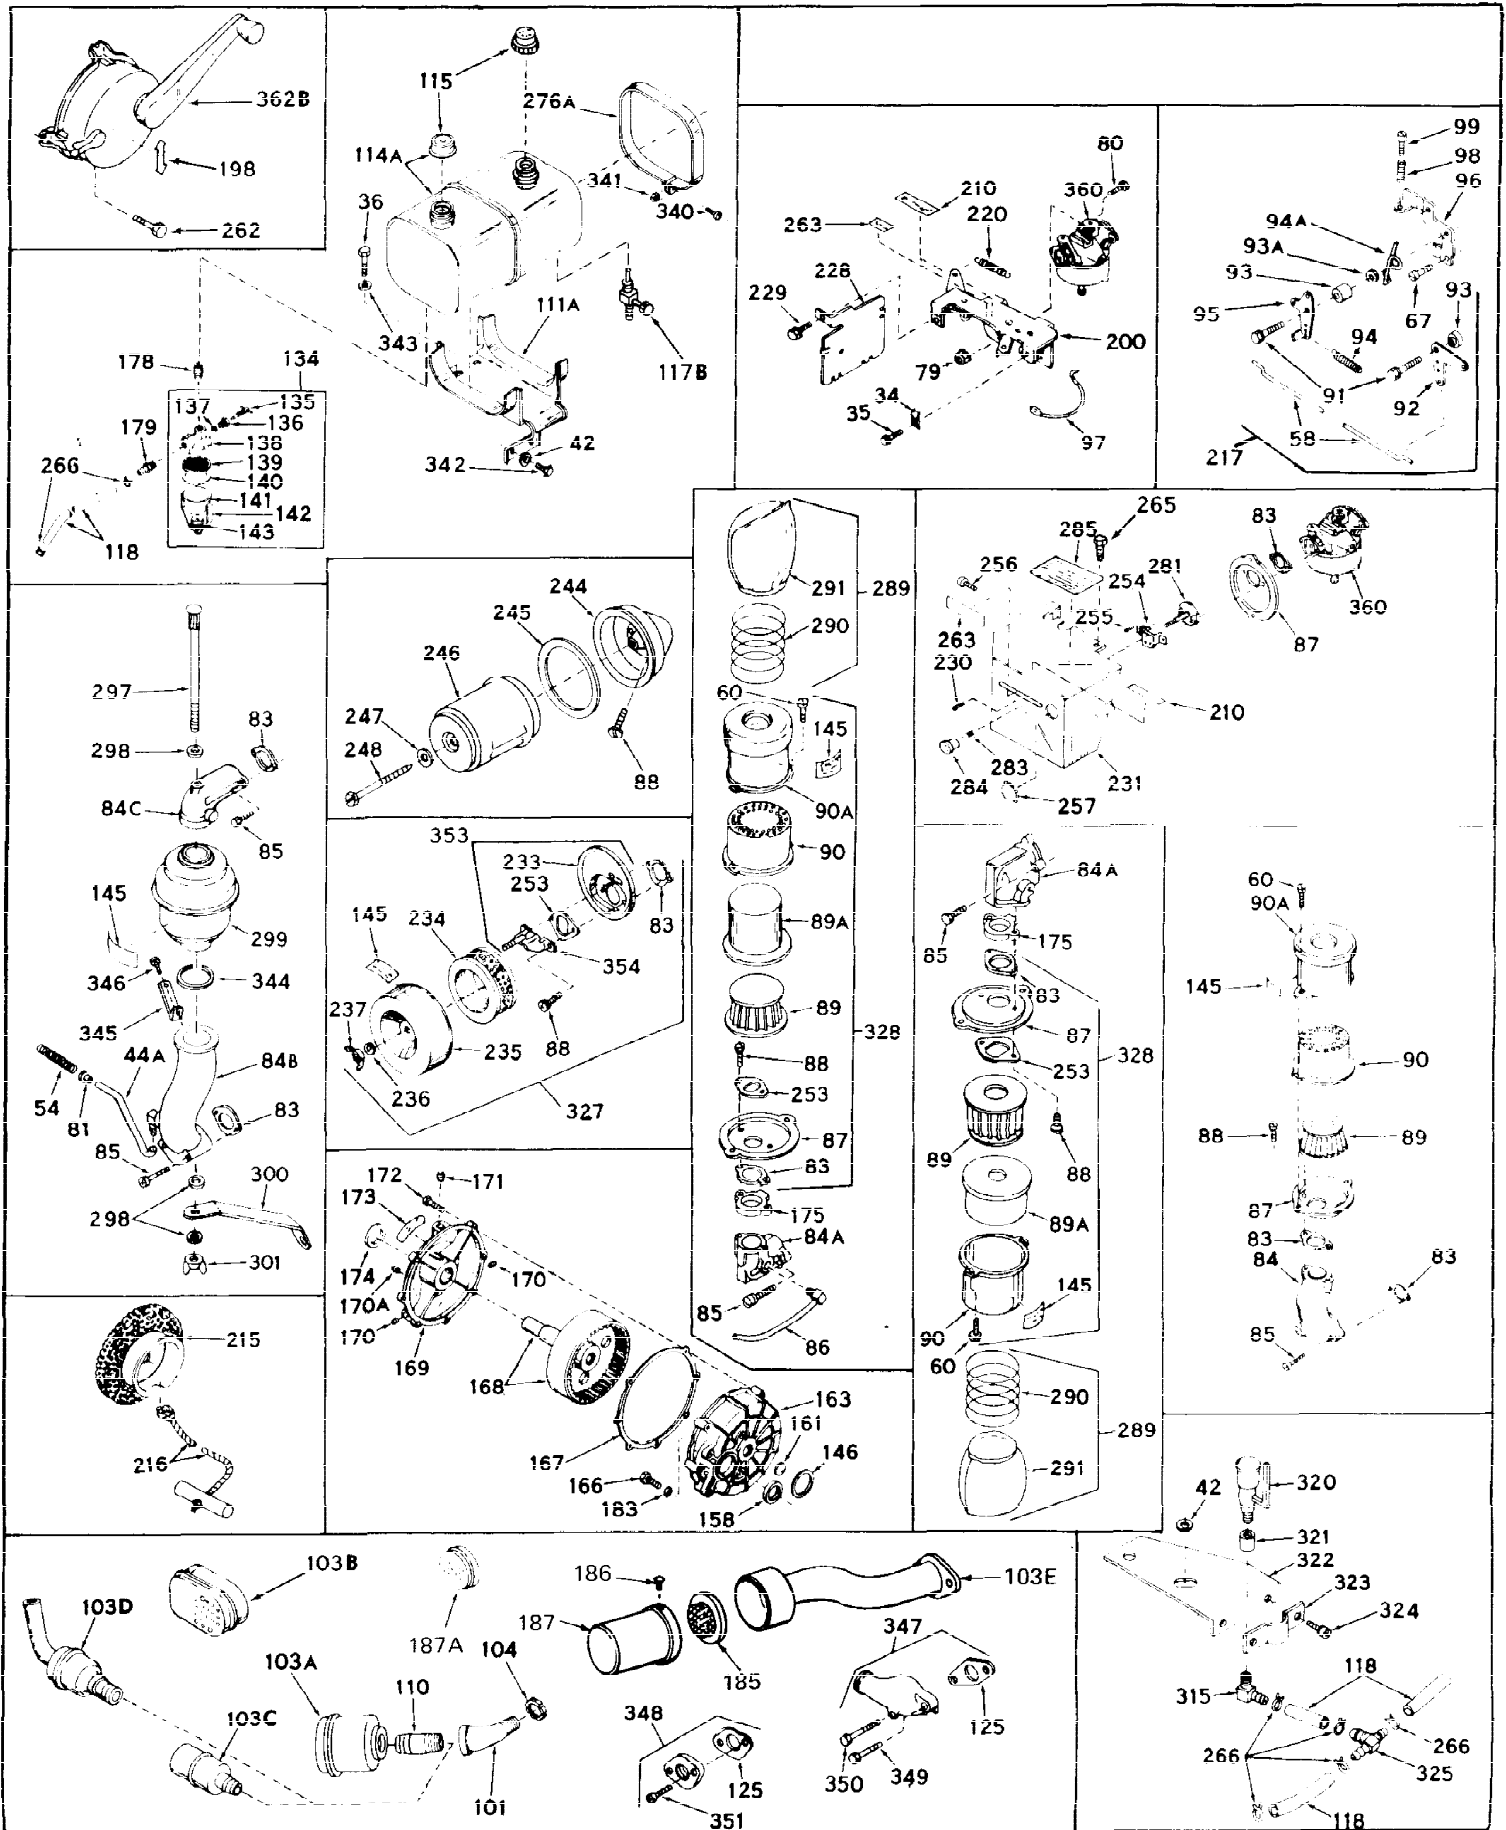

Ref #	Part Number	Qty	Description
34	27793	0	Clip, Conduit
35	28942	0	Screw
36	650694	0	Screw, Hex hd. cap, 5/16-18 x 2
36	650695	0	Screw, Hex hd. cap, 5/16-18 x 2-1/4 (Grade 8
36	650697	0	Screw, Hex hd. cap, 5/16-18 x 2-1/2
42	26073	0	Washer, Connecting rod bolt
54	28819	0	Spring, Fuel line
54	31778	0	Spring, Coil
60	650152	0	Screw
67	650399	0	Screw, Phil. fil. hd. Sems, 10-32 x 5/8
79	29752	0	Nut
80	650572	0	Screw
83	27272	0	Gasket, Air cleaner
85	29786	0	Screw
85	650163	0	Screw, Fil. hd. Sems, 10-32 x 7/8
85	650416	0	Screw, Rd. hd. Sems, 10-32 x 1
85	650605	0	Screw
88	650521	0	Screw
88	28820	0	Screw
88	650399	0	Screw, Phil. fil. hd. Sems, 10-32 x 5/8
91	30312	0	Screw, Hex washer hd. Sems, 10-32 x 1/2
98	28569	0	Spring, Compression
98	32924	0	Spring, Compression
99	29500	0	Screw, Fil. hd. mach., Sems, 8-32 x 3/4
99	650223	0	Screw, Fil. slotted hd. Sems, 8-32 x 5/8
99	650688	0	Screw, Hex hd., 10-32 x 1-5/16" (Drilled
104	28443	0	Nut, Conduit (1/8" thick)
104	32862	0	Nut, Conduit (1/4" thick)
115	31888	0	Cap, Fuel filler (Kerosene)
115	32387A	0	Cap, Fuel filler (Charcoal Plastic) (Spurt
115	33032	0	Cap, Fuel filler (Red Plastic) (Spurt
118	29774	0	Line, Fuel (Braided 8.25")
118	30705	0	Line, Fuel (Braided 16")
118	30962	0	Line, Fuel (Braided 32")
125	27930	0	Gasket, Exhaust
145	31752	0	Decal, Air cleaner
146	28451	0	Gasket, Housing
171	24590	0	Plug, Pipe
215	28301	0	Pulley, Starter
216	590343	0	Rope & Handle Assy., Starter
228	30820	0	Baffle, Heat
229	28942	0	Screw
230	650257	0	Screw, Pan hd. Sems, 8-32 x 5/16
233	32380	0	Bracket, Air cleaner
234	30804	0	Element, Air cleaner
235	30805	0	Cover, Air cleaner
236	31481	0	Washer, Copper
237	650513	0	Nut, Wing
253	30767	0	Spacer, Air cleaner
255	28820	0	Screw
256	650760	0	Screw
257	31291	0	Plug, Cover
262	29716	0	Screw
265	650701	0	Screw, Hex washer hd. shakeproof,
266	26460	0	Clamp, Fuel line