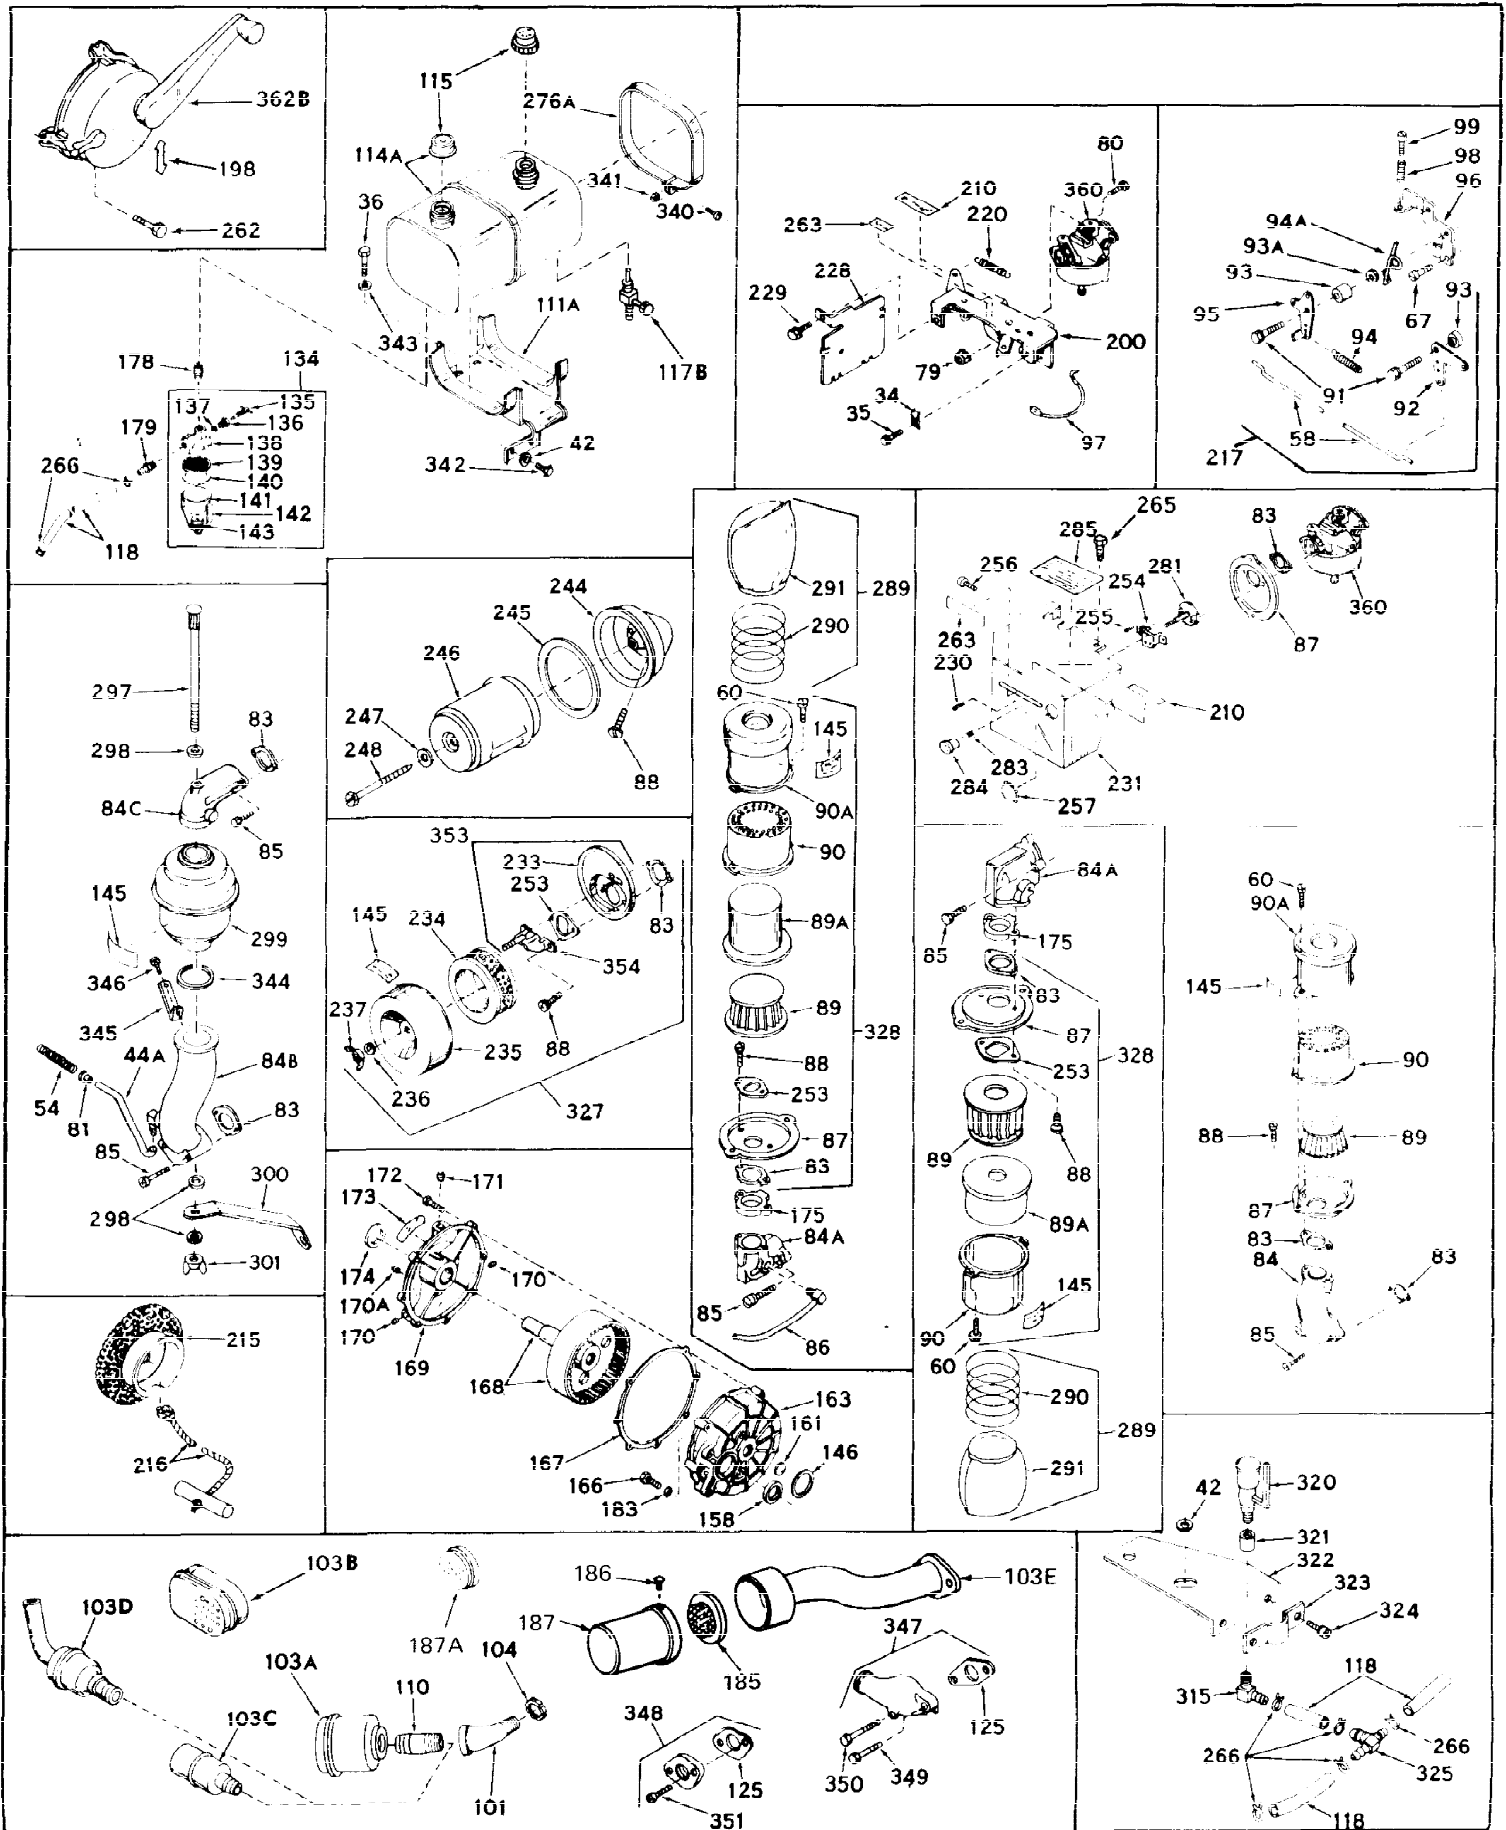

Ref #	Part Number	Qty	Description
34	27793	0	Clip, Conduit
35	28942	0	Screw
36	650694	0	Screw, Hex hd. cap, 5/16-18 x 2
36	650695	0	Screw, Hex hd. cap, 5/16-18 x 2-1/4 (Grade 8
36	650697	0	Screw, Hex hd. cap, 5/16-18 x 2-1/2
42	26073	0	Washer, Connecting rod bolt
54	28819	0	Spring, Fuel line
54	31778	0	Spring, Coil
60	650152	0	Screw
67	650399	0	Screw, Phil. fil. hd. Sems, 10-32 x 5/8
79	29752	0	Nut
80	650572	0	Screw
83	27272	0	Gasket, Air cleaner
84C	31810	0	Elbow, Air cleaner
85	29786	0	Screw
85	650163	0	Screw, Fil. hd. Sems, 10-32 x 7/8
85	650416	0	Screw, Rd. hd. Sems, 10-32 x 1
85	650605	0	Screw
88	650399	0	Screw, Phil. fil. hd. Sems, 10-32 x 5/8
88	650521	0	Screw
88	28820	0	Screw
91	30312	0	Screw, Hex washer hd. Sems, 10-32 x 1/2
98	28569	0	Spring, Compression
98	32924	0	Spring, Compression
99	29500	0	Screw, Fil. hd. mach., Sems, 8-32 x 3/4
99	650223	0	Screw, Fil. slotted hd. Sems, 8-32 x 5/8
99	650688	0	Screw, Hex hd., 10-32 x 1-5/16" (Drilled
104	28443	0	Nut, Conduit (1/8" thick)
104	32862	0	Nut, Conduit (1/4" thick)
115	32387A	0	Cap, Fuel filler (Charcoal Plastic) (Spurt
115	33032	0	Cap, Fuel filler (Red Plastic) (Spurt
118	29774	0	Line, Fuel (Braided 8.25")
118	30705	0	Line, Fuel (Braided 16")
118	30962	0	Line, Fuel (Braided 32")
125	27930	0	Gasket, Exhaust
145	31786	0	Decal, Air cleaner
146	28451	0	Gasket, Housing
171	24590	0	Plug, Pipe
215	28301	0	Pulley, Starter
216	590343	0	Rope & Handle Assy., Starter
228	30820	0	Baffle, Heat
229	28942	0	Screw
230	650257	0	Screw, Pan hd. Sems, 8-32 x 5/16
253	30767	0	Spacer, Air cleaner
255	28820	0	Screw
256	650760	0	Screw
257	31291	0	Plug, Cover
262	29716	0	Screw
265	650701	0	Screw, Hex washer hd. shakeproof,
266	26460	0	Clamp, Fuel line
289	730512	0	Kit, Pre-cleaner
290	31667	0	Spring, Pre-cleaner bag
291	31668	0	Bag, Pre-cleaner
297	31811	0	Bolt, Air cleaner
298	31812	0	Washer