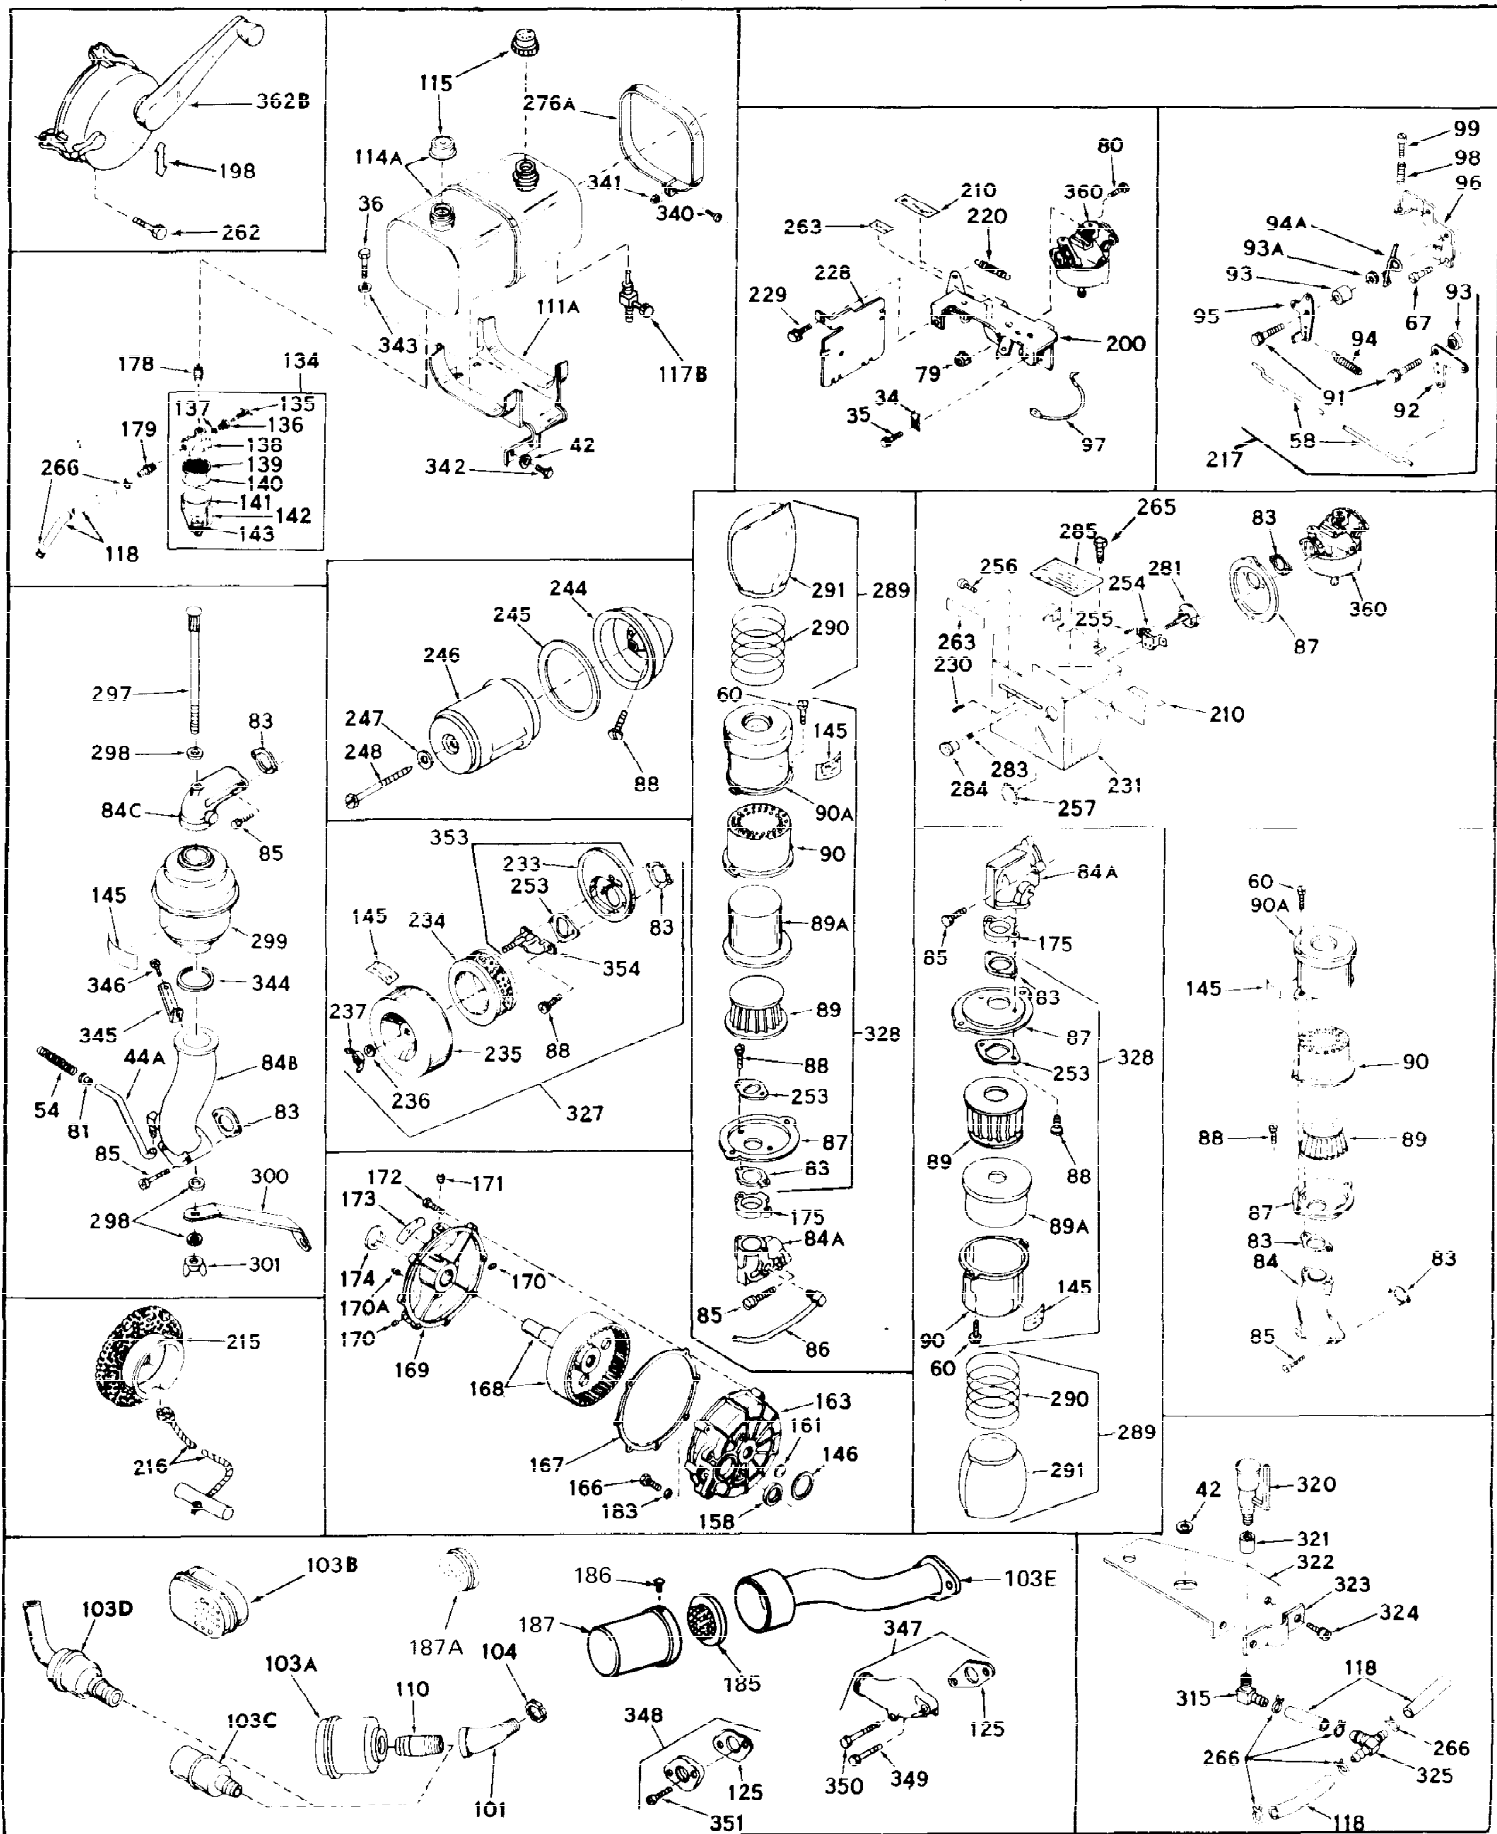

Ref #	Part Number	Qty	Description
34	27793	0	Clip, Conduit
35	28942	0	Screw
36	650694	0	Screw, Hex hd. cap, 5/16-18 x 2
36	650695	0	Screw, Hex hd. cap, 5/16-18 x 2-1/4 (Grade 8
36	650697	0	Screw, Hex hd. cap, 5/16-18 x 2-1/2
42	26073	0	Washer, Connecting rod bolt
54	28819	0	Spring, Fuel line
54	31778	0	Spring, Coil
60	650152	0	Screw
67	650399	0	Screw, Phil. fil. hd. Sems, 10-32 x 5/8
79	29752	0	Nut
80	650572	0	Screw
83	27272	0	Gasket, Air cleaner
85	29786	0	Screw
85	650163	0	Screw, Fil. hd. Sems, 10-32 x 7/8
85	650416	0	Screw, Rd. hd. Sems, 10-32 x 1
85	650605	0	Screw
88	650521	0	Screw
88	28820	0	Screw
88	650399	0	Screw, Phil. fil. hd. Sems, 10-32 x 5/8
91	30312	0	Screw, Hex washer hd. Sems, 10-32 x 1/2
98	28569	0	Spring, Compression
98	32924	0	Spring, Compression
99	29500	0	Screw, Fil. hd. mach., Sems, 8-32 x 3/4
99	650223	0	Screw, Fil. slotted hd. Sems, 8-32 x 5/8
99	650688	0	Screw, Hex hd., 10-32 x 1-5/16" (Drilled
101	30209	0	Elbow, Exhaust (45ø)
104	28443	0	Nut, Conduit (1/8" thick)
104	32862	0	Nut, Conduit (1/4" thick)
110	30244	0	Nipple, Exhaust pipe (2-1/2")
115	32387A	0	Cap, Fuel filler (Charcoal Plastic) (Spurt
115	33032	0	Cap, Fuel filler (Red Plastic) (Spurt
118	29774	0	Line, Fuel (Braided 8.25")
118	30705	0	Line, Fuel (Braided 16")
118	30962	0	Line, Fuel (Braided 32")
125	27930	0	Gasket, Exhaust
145	31752	0	Decal, Air cleaner
146	28451	0	Gasket, Housing
171	24590	0	Plug, Pipe
215	28301	0	Pulley, Starter
216	590343	0	Rope & Handle Assy., Starter
228	30820	0	Baffle, Heat
229	28942	0	Screw
230	650257	0	Screw, Pan hd. Sems, 8-32 x 5/16
233	32380	0	Bracket, Air cleaner
234	30804	0	Element, Air cleaner
235	30805	0	Cover, Air cleaner
236	31481	0	Washer, Copper
237	650513	0	Nut, Wing
253	30767	0	Spacer, Air cleaner
255	28820	0	Screw
256	650760	0	Screw
257	31291	0	Plug, Cover
262	29716	0	Screw
265	650701	0	Screw, Hex washer hd. shakeproof,