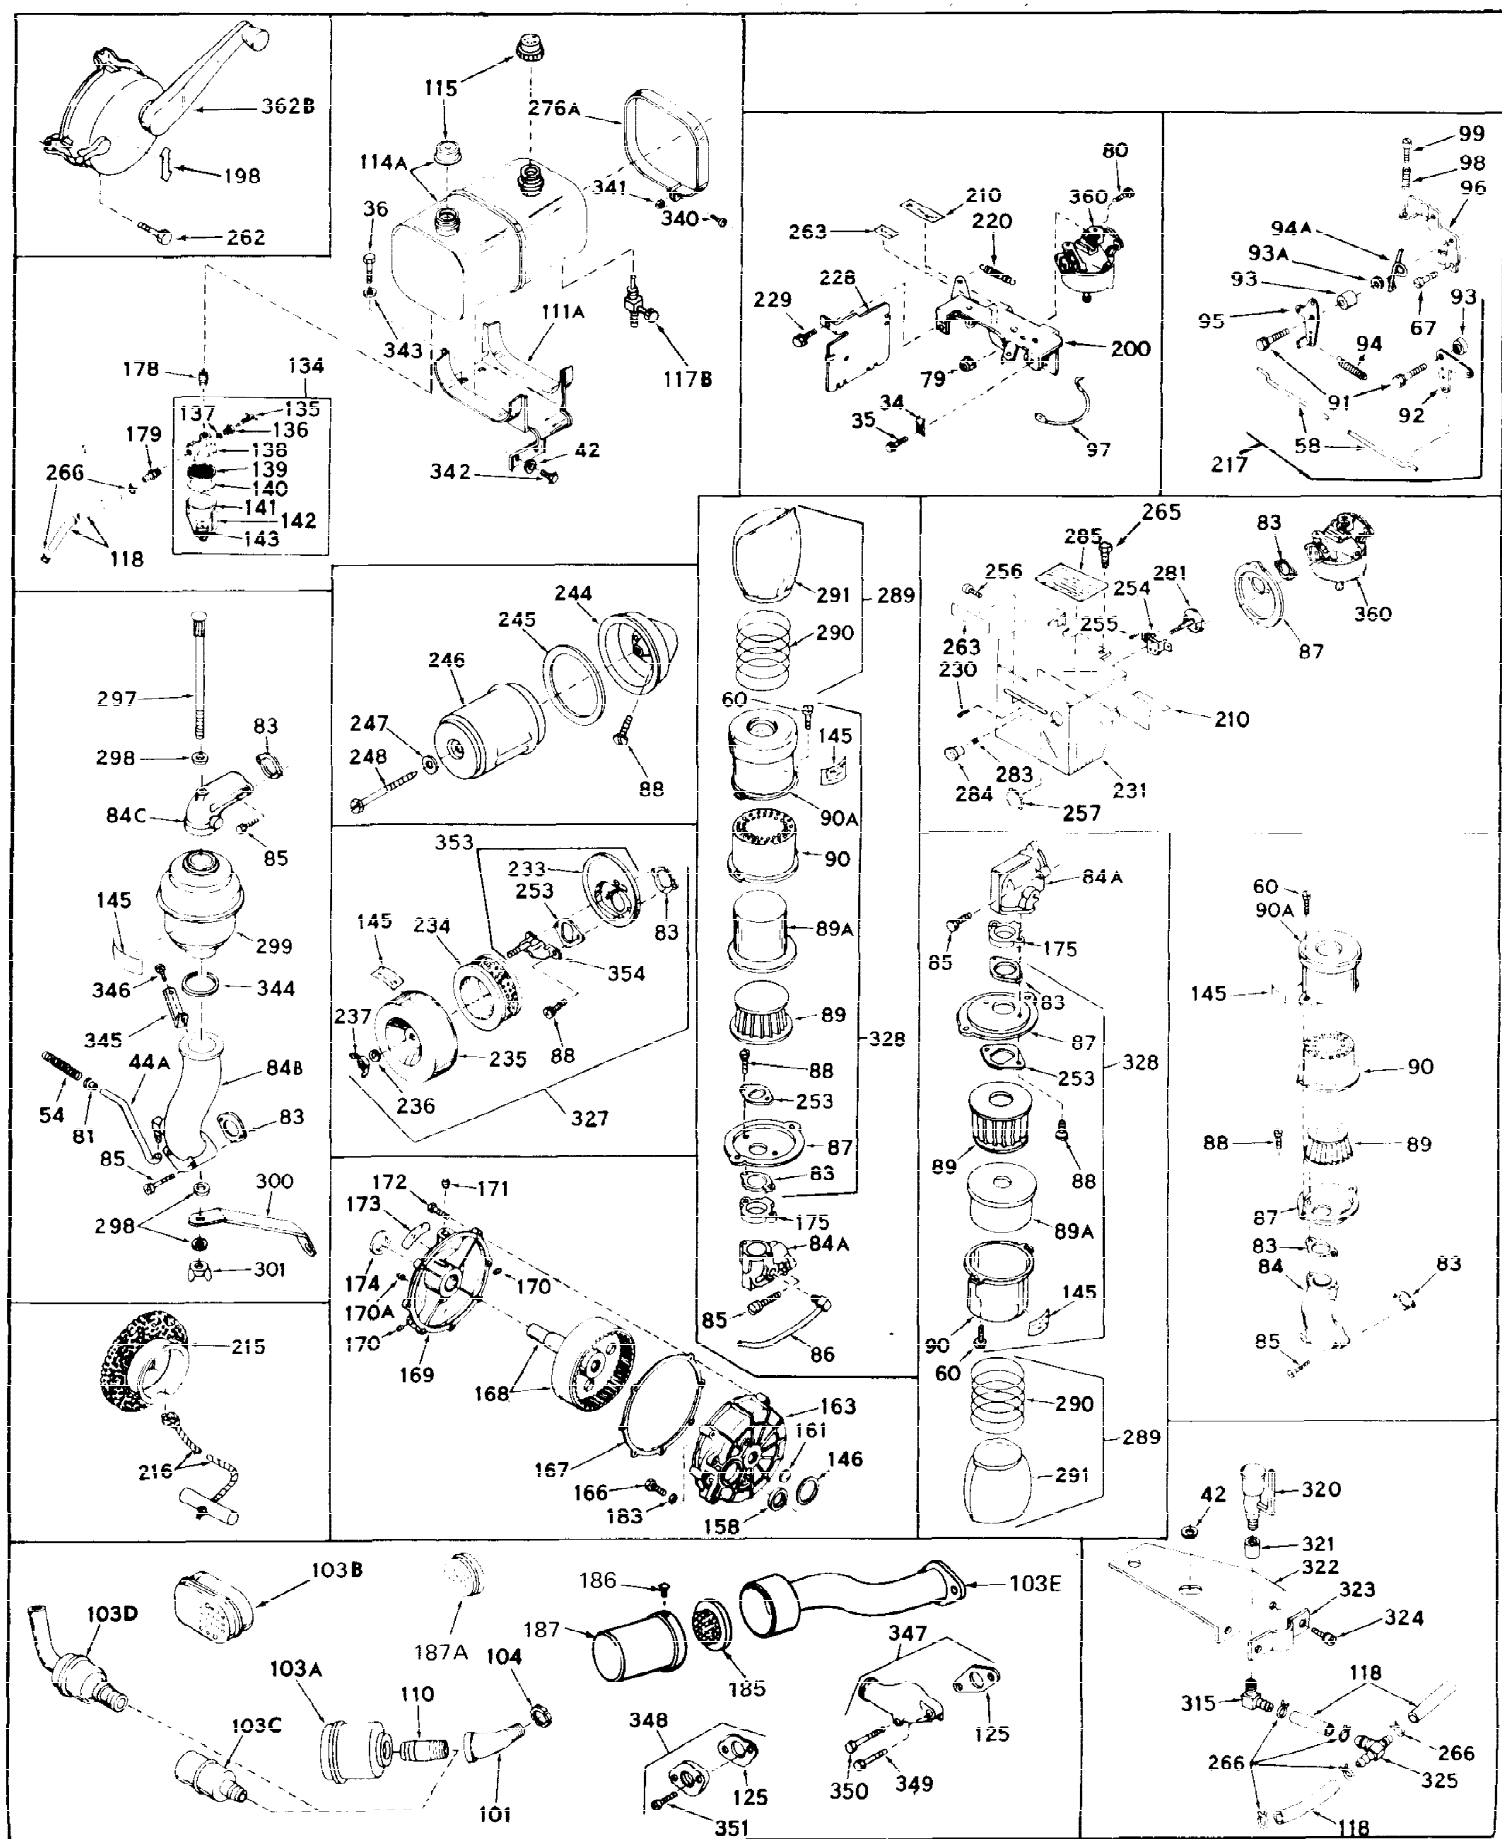

Ref #	Part Number	Qty	Description
34	27793	0	Clip, Conduit
35	28942	0	Screw
36	650697	0	Screw, Hex hd. cap, 5/16-18 x 2-1/2
36	650695	0	Screw, Hex hd. cap, 5/16-18 x 2-1/4 (Grade 8)
36	650694	0	Screw, Hex hd. cap, 5/16-18 x 2
42	26073	0	Washer, Connecting rod bolt
54	31778	0	Spring, Coil
54	28819	0	Spring, Fuel line
60	650152	0	Screw
67	650399	0	Screw, Phil. fil. hd. Sems, 10-32 x 5/8
79	29752	0	Nut
80	650572	0	Screw
83	27272	0	Gasket, Air cleaner
85	650163	0	Screw, Fil. hd. Sems, 10-32 x 7/8
85	29786	0	Screw
85	650605	0	Screw
85	650416	0	Screw, Rd. hd. Sems, 10-32 x 1
88	650399	0	Screw, Phil. fil. hd. Sems, 10-32 x 5/8
88	650521	0	Screw
88	28820	0	Screw
91	30312	0	Screw, Hex washer hd. Sems, 10-32 x 1/2
98	28569	0	Spring, Compression
98	32924	0	Spring, Compression
99	650223	0	Screw, Fil. slotted hd. Sems, 8-32 x 5/8
99	29500	0	Screw, Fil. hd. mach., Sems, 8-32 x 3/4
99	650688	0	Screw, Hex hd., 10-32 x 1-5/16" (Drilled)
101	30209	0	Elbow, Exhaust (45ø)
103A	29633	0	Muffler
104	28443	0	Nut, Conduit (1/8" thick)
104	32862	0	Nut, Conduit (1/4" thick)
110	30244	0	Nipple, Exhaust pipe (2-1/2")
115	32387A	0	Cap, Fuel filler (Charcoal Plastic) (Spurt)
115	33032	0	Cap, Fuel filler (Red Plastic) (Spurt)
118	29774	0	Line, Fuel (Braided 8.25")
118	30705	0	Line, Fuel (Braided 16")
118	30962	0	Line, Fuel (Braided 32")
125	27930	0	Gasket, Exhaust
145	31752	0	Decal, Air cleaner
146	28451	0	Gasket, Housing
171	24590	0	Plug, Pipe
215	28301	0	Pulley, Starter
216	590343	0	Rope & Handle Assy., Starter
228	30820	0	Baffle, Heat
229	28942	0	Screw
230	650257	0	Screw, Pan hd. Sems, 8-32 x 5/16
233	32380	0	Bracket, Air cleaner
234	30804	0	Element, Air cleaner
235	30805	0	Cover, Air cleaner
236	31481	0	Washer, Copper
237	650513	0	Nut, Wing
253	30767	0	Spacer, Air cleaner
255	28820	0	Screw
256	650760	0	Screw
257	31291	0	Plug, Cover
262	29716	0	Screw