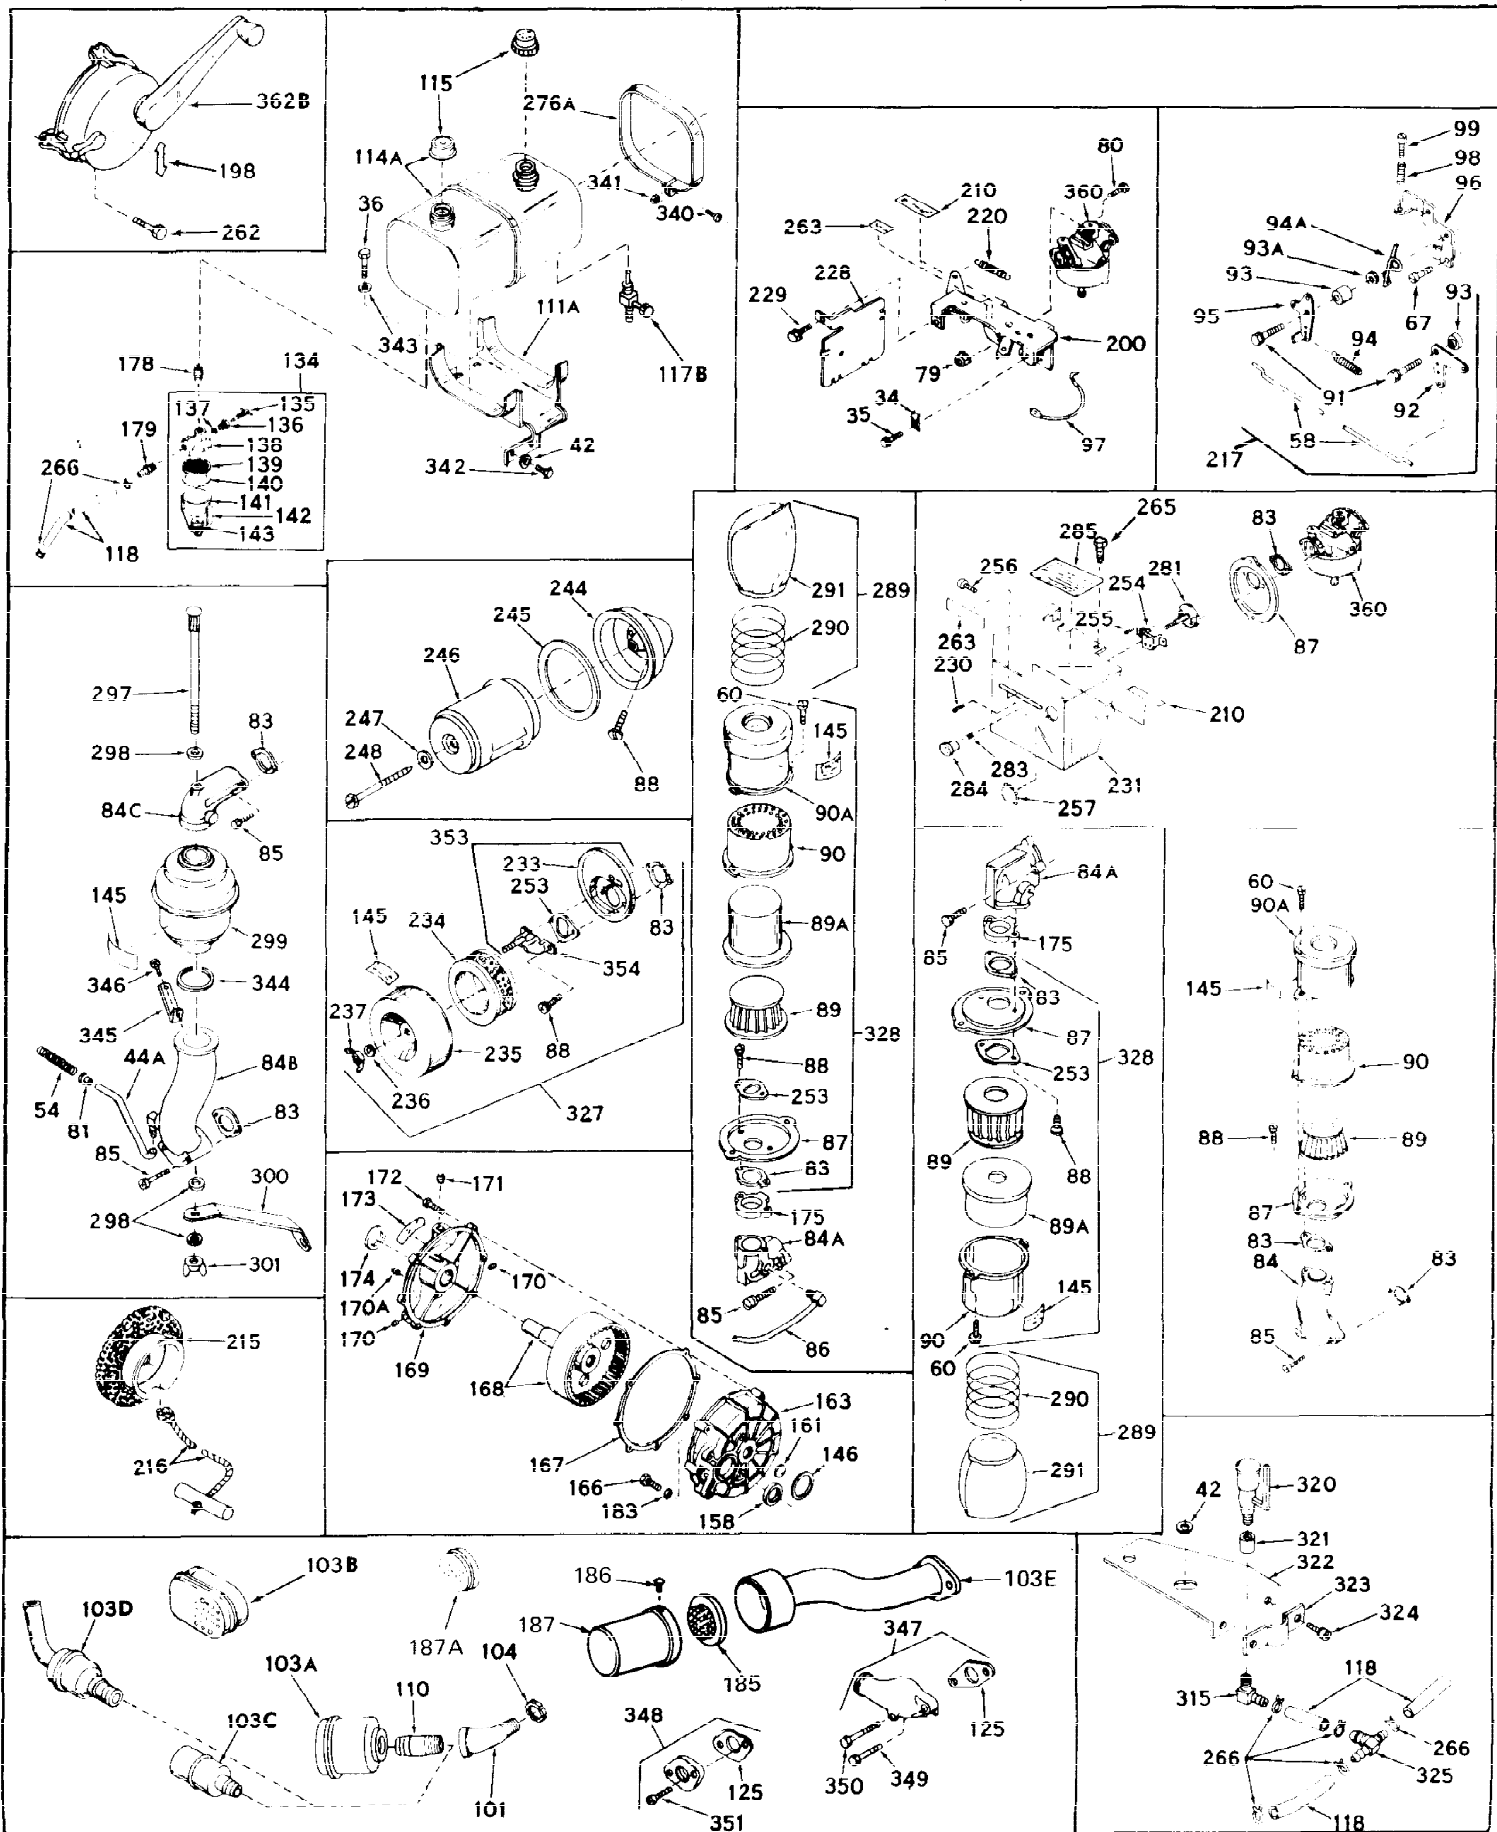

Ref #	Part Number	Qty	Description
34	27793	0	Clip, Conduit
35	28942	0	Screw
36	650694	0	Screw, Hex hd. cap, 5/16-18 x 2
36	650695	0	Screw, Hex hd. cap, 5/16-18 x 2-1/4 (Grade 8
36	650697	0	Screw, Hex hd. cap, 5/16-18 x 2-1/2
42	26073	0	Washer, Connecting rod bolt
54	28819	0	Spring, Fuel line
54	31778	0	Spring, Coil
60	650152	0	Screw
67	650399	0	Screw, Phil. fil. hd. Sems, 10-32 x 5/8
79	29752	0	Nut
80	650572	0	Screw
83	27272	0	Gasket, Air cleaner
85	29786	0	Screw
85	650163	0	Screw, Fil. hd. Sems, 10-32 x 7/8
85	650416	0	Screw, Rd. hd. Sems, 10-32 x 1
85	650605	0	Screw
87	31691	0	Bracket, Air cleaner
88	28820	0	Screw
88	650399	0	Screw, Phil. fil. hd. Sems, 10-32 x 5/8
88	650521	0	Screw
89	30727	0	Element, Air cleaner
90	31692	0	Body, Air cleaner
91	30312	0	Screw, Hex washer hd. Sems, 10-32 x 1/2
98	28569	0	Spring, Compression
98	32924	0	Spring, Compression
99	29500	0	Screw, Fil. hd. mach., Sems, 8-32 x 3/4
99	650223	0	Screw, Fil. slotted hd. Sems, 8-32 x 5/8
99	650688	0	Screw, Hex hd., 10-32 x 1-5/16" (Drilled
101	30209	0	Elbow, Exhaust (45ø)
103A	29633	0	Muffler
104	28443	0	Nut, Conduit (1/8" thick)
104	32862	0	Nut, Conduit (1/4" thick)
110	30244	0	Nipple, Exhaust pipe (2-1/2")
115	31888	0	Cap, Fuel filler (Kerosene)
115	32387A	0	Cap, Fuel filler (Charcoal Plastic) (Spurt
115	33032	0	Cap, Fuel filler (Red Plastic) (Spurt
118	29774	0	Line, Fuel (Braided 8.25")
118	30705	0	Line, Fuel (Braided 16")
118	30962	0	Line, Fuel (Braided 32")
125	27930	0	Gasket, Exhaust
145	31752	0	Decal, Air cleaner
146	28451	0	Gasket, Housing
171	24590	0	Plug, Pipe
215	28301	0	Pulley, Starter
216	590343	0	Rope & Handle Assy., Starter
228	30820	0	Baffle, Heat
229	28942	0	Screw
230	650257	0	Screw, Pan hd. Sems, 8-32 x 5/16
253	30767	0	Spacer, Air cleaner
255	28820	0	Screw
256	650760	0	Screw
257	31291	0	Plug, Cover
262	29716	0	Screw
265	650701	0	Screw, Hex washer hd. shakeproof,