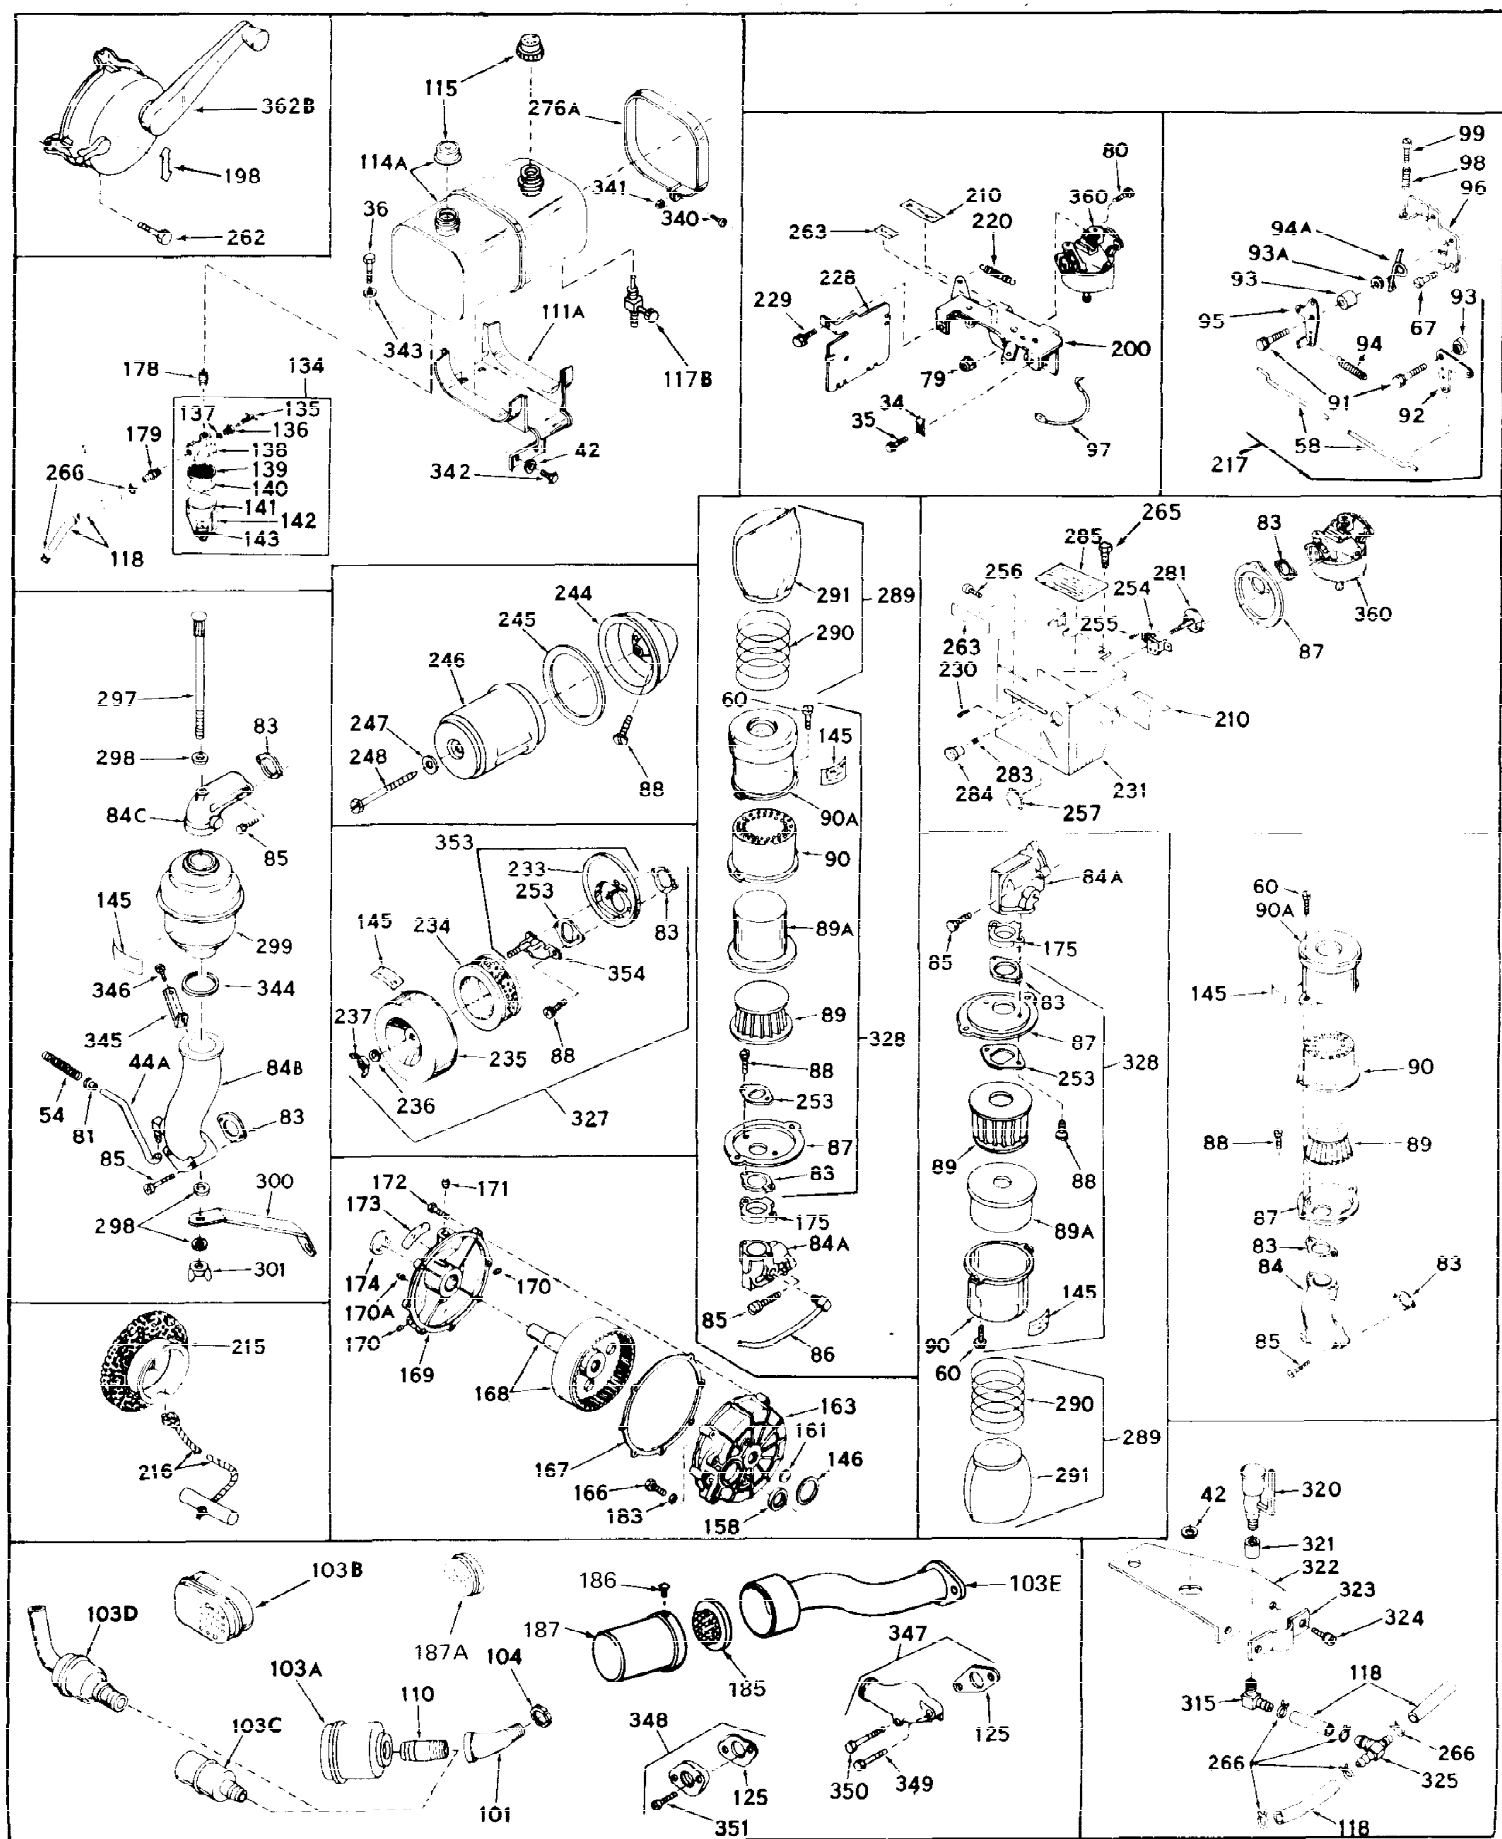

Ref #	Part Number	Qty	Description
34	27793	0	Clip, Conduit
35	28942	0	Screw
36	650694	0	Screw, Hex hd. cap, 5/16-18 x 2
36	650695	0	Screw, Hex hd. cap, 5/16-18 x 2-1/4 (Grade 8
36	650697	0	Screw, Hex hd. cap, 5/16-18 x 2-1/2
42	26073	0	Washer, Connecting rod bolt
54	28819	0	Spring, Fuel line
54	31778	0	Spring, Coil
60	650152	0	Screw
67	650399	0	Screw, Phil. fil. hd. Sems, 10-32 x 5/8
79	29752	0	Nut
80	650572	0	Screw
83	27272	0	Gasket, Air cleaner
85	29786	0	Screw
85	650163	0	Screw, Fil. hd. Sems, 10-32 x 7/8
85	650416	0	Screw, Rd. hd. Sems, 10-32 x 1
85	650605	0	Screw
87	31691	0	Bracket, Air cleaner
88	650399	0	Screw, Phil. fil. hd. Sems, 10-32 x 5/8
88	650521	0	Screw
88	28820	0	Screw
89A	31700	0	Element, Air cleaner
90	31692	0	Body, Air cleaner
91	30312	0	Screw, Hex washer hd. Sems, 10-32 x 1/2
98	28569	0	Spring, Compression
98	32924	0	Spring, Compression
99	29500	0	Screw, Fil. hd. mach., Sems, 8-32 x 3/4
99	650223	0	Screw, Fil. slotted hd. Sems, 8-32 x 5/8
99	650688	0	Screw, Hex hd., 10-32 x 1-5/16" (Drilled
101	30209	0	Elbow, Exhaust (45ø)
103A	29633	0	Muffler
104	28443	0	Nut, Conduit (1/8" thick)
104	32862	0	Nut, Conduit (1/4" thick)
110	30244	0	Nipple, Exhaust pipe (2-1/2")
115	31888	0	Cap, Fuel filler (Kerosene)
115	32387A	0	Cap, Fuel filler (Charcoal Plastic) (Spurt
115	33032	0	Cap, Fuel filler (Red Plastic) (Spurt
118	29774	0	Line, Fuel (Braided 8.25")
118	30705	0	Line, Fuel (Braided 16")
118	30962	0	Line, Fuel (Braided 32")
125	27930	0	Gasket, Exhaust
145	31871	0	Decal, Air cleaner
146	28451	0	Gasket, Housing
171	24590	0	Plug, Pipe
215	28301	0	Pulley, Starter
216	590343	0	Rope & Handle Assy., Starter
228	30820	0	Baffle, Heat
229	28942	0	Screw
230	650257	0	Screw, Pan hd. Sems, 8-32 x 5/16
253	30767	0	Spacer, Air cleaner
255	28820	0	Screw
256	650760	0	Screw
257	31291	0	Plug, Cover
262	29716	0	Screw
265	650701	0	Screw, Hex washer hd. shakeproof,