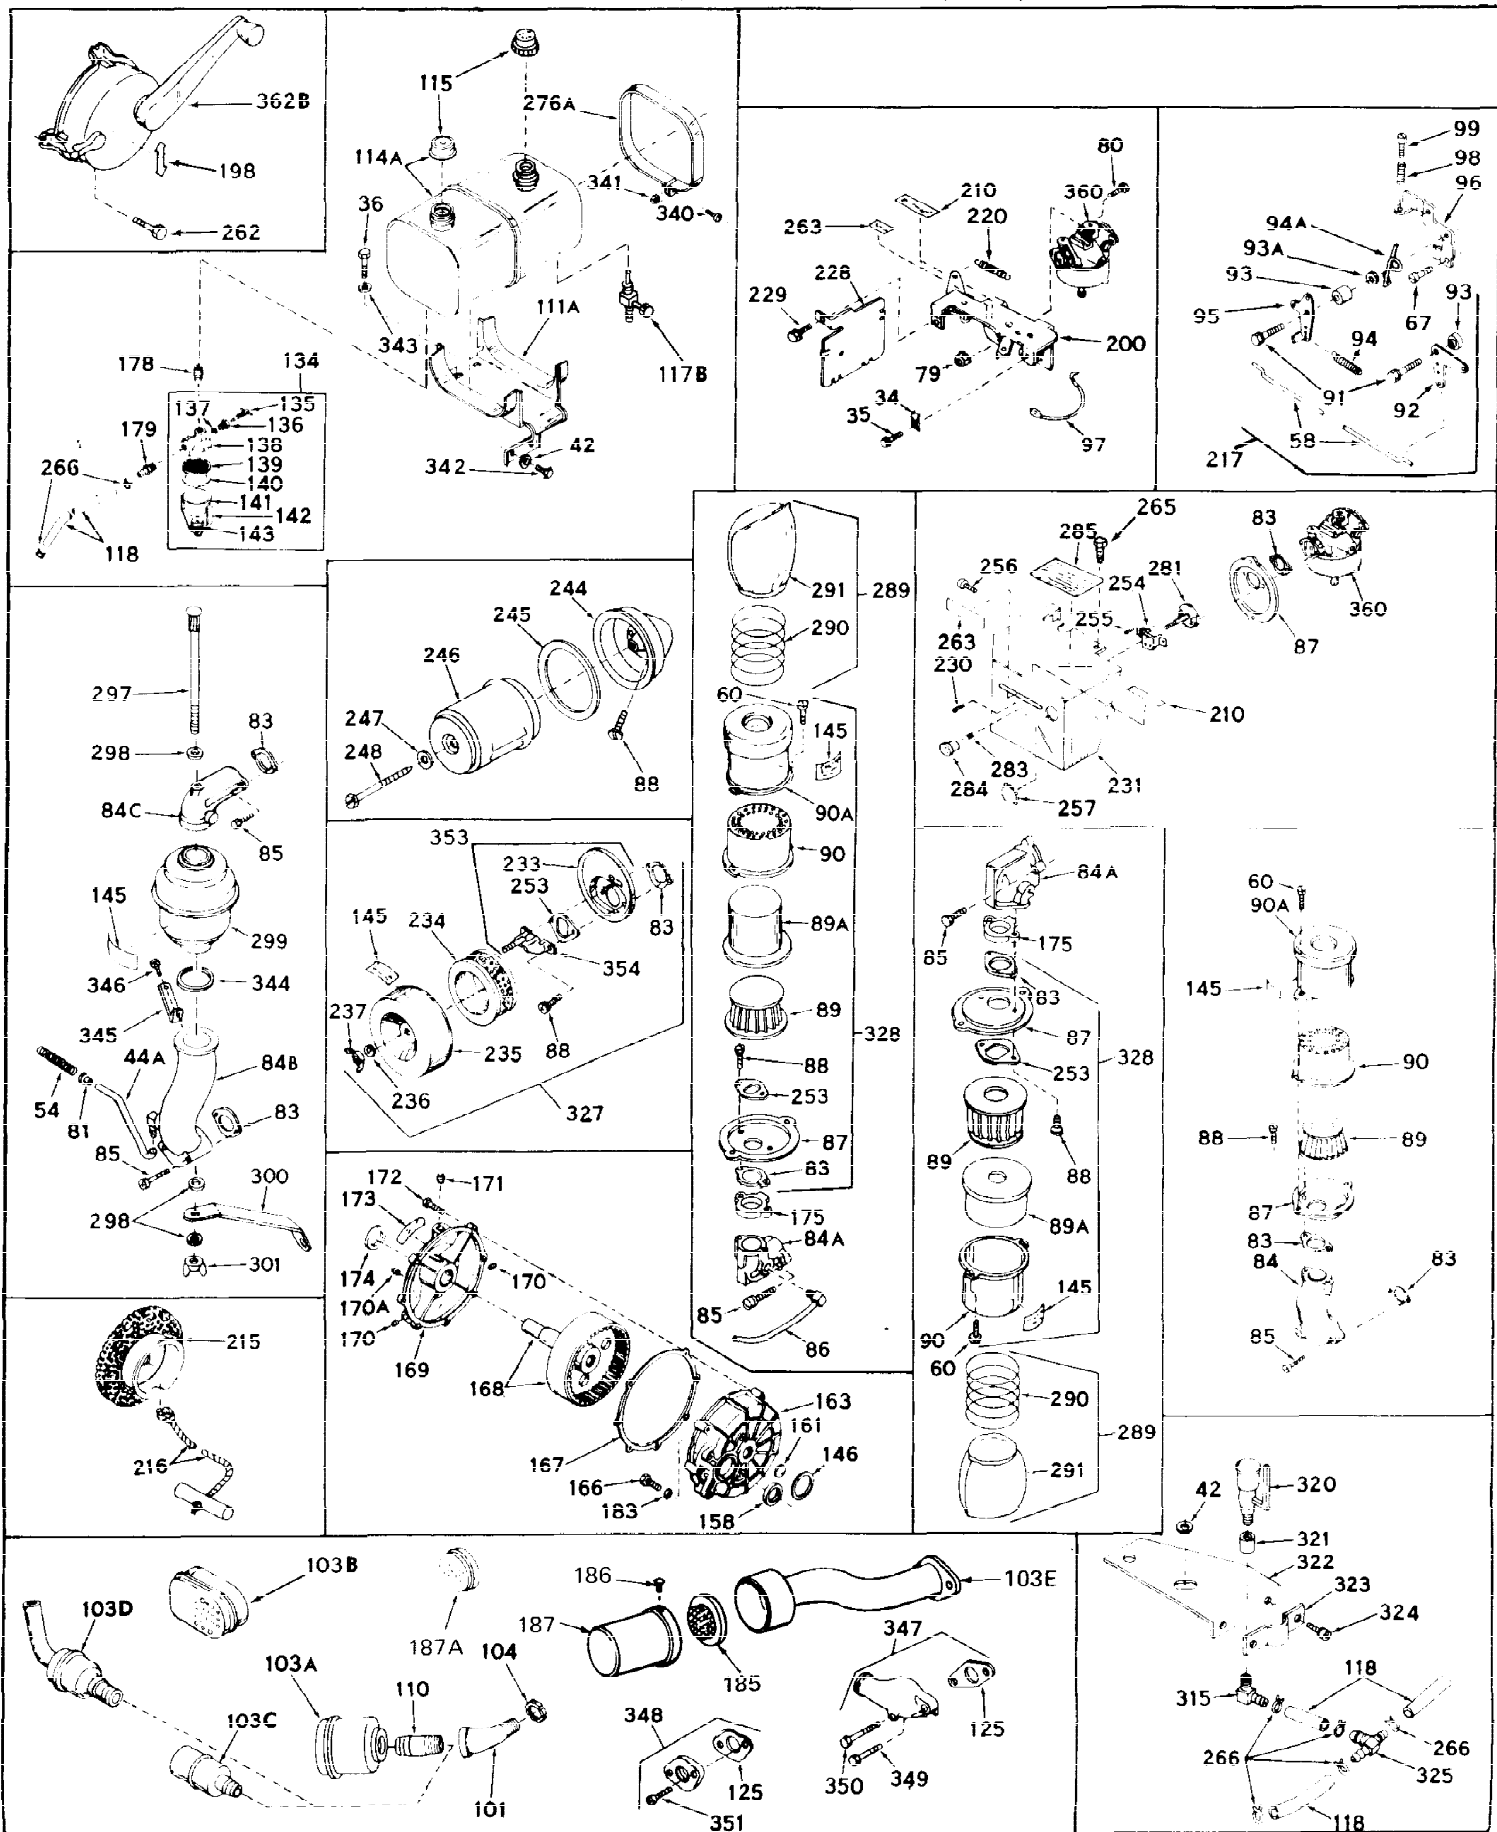

Ref #	Part Number	Qty	Description
34	27793	0	Clip, Conduit
35	28942	0	Screw
36	650694	0	Screw, Hex hd. cap, 5/16-18 x 2
36	650695	0	Screw, Hex hd. cap, 5/16-18 x 2-1/4 (Grade 8
36	650697	0	Screw, Hex hd. cap, 5/16-18 x 2-1/2
42	26073	0	Washer, Connecting rod bolt
54	28819	0	Spring, Fuel line
54	31778	0	Spring, Coil
60	650152	0	Screw
67	650399	0	Screw, Phil. fil. hd. Sems, 10-32 x 5/8
79	29752	0	Nut
80	650572	0	Screw
83	27272	0	Gasket, Air cleaner
85	29786	0	Screw
85	650163	0	Screw, Fil. hd. Sems, 10-32 x 7/8
85	650416	0	Screw, Rd. hd. Sems, 10-32 x 1
85	650605	0	Screw
87	31691	0	Bracket, Air cleaner
88	650399	0	Screw, Phil. fil. hd. Sems, 10-32 x 5/8
88	650521	0	Screw
88	28820	0	Screw
90	31692	0	Body, Air cleaner
91	30312	0	Screw, Hex washer hd. Sems, 10-32 x 1/2
98	28569	0	Spring, Compression
98	32924	0	Spring, Compression
99	29500	0	Screw, Fil. hd. mach., Sems, 8-32 x 3/4
99	650223	0	Screw, Fil. slotted hd. Sems, 8-32 x 5/8
99	650688	0	Screw, Hex hd., 10-32 x 1-5/16" (Drilled
104	28443	0	Nut, Conduit (1/8" thick)
104	32862	0	Nut, Conduit (1/4" thick)
115	32387A	0	Cap, Fuel filler (Charcoal Plastic) (Spurt
115	33032	0	Cap, Fuel filler (Red Plastic) (Spurt
118	29774	0	Line, Fuel (Braided 8.25")
118	30705	0	Line, Fuel (Braided 16")
118	30962	0	Line, Fuel (Braided 32")
125	27930	0	Gasket, Exhaust
145	31871	0	Decal, Air cleaner
146	28451	0	Gasket, Housing
171	24590	0	Plug, Pipe
215	28301	0	Pulley, Starter
216	590343	0	Rope & Handle Assy., Starter
228	30820	0	Baffle, Heat
229	28942	0	Screw
230	650257	0	Screw, Pan hd. Sems, 8-32 x 5/16
234	30804	0	Element, Air cleaner
253	30767	0	Spacer, Air cleaner
255	28820	0	Screw
256	650760	0	Screw
257	31291	0	Plug, Cover
262	29716	0	Screw
265	650701	0	Screw, Hex washer hd. shakeproof,
266	26460	0	Clamp, Fuel line
289	730512	0	Kit, Pre-cleaner
290	31667	0	Spring, Pre-cleaner bag
291	31668	0	Bag, Pre-cleaner