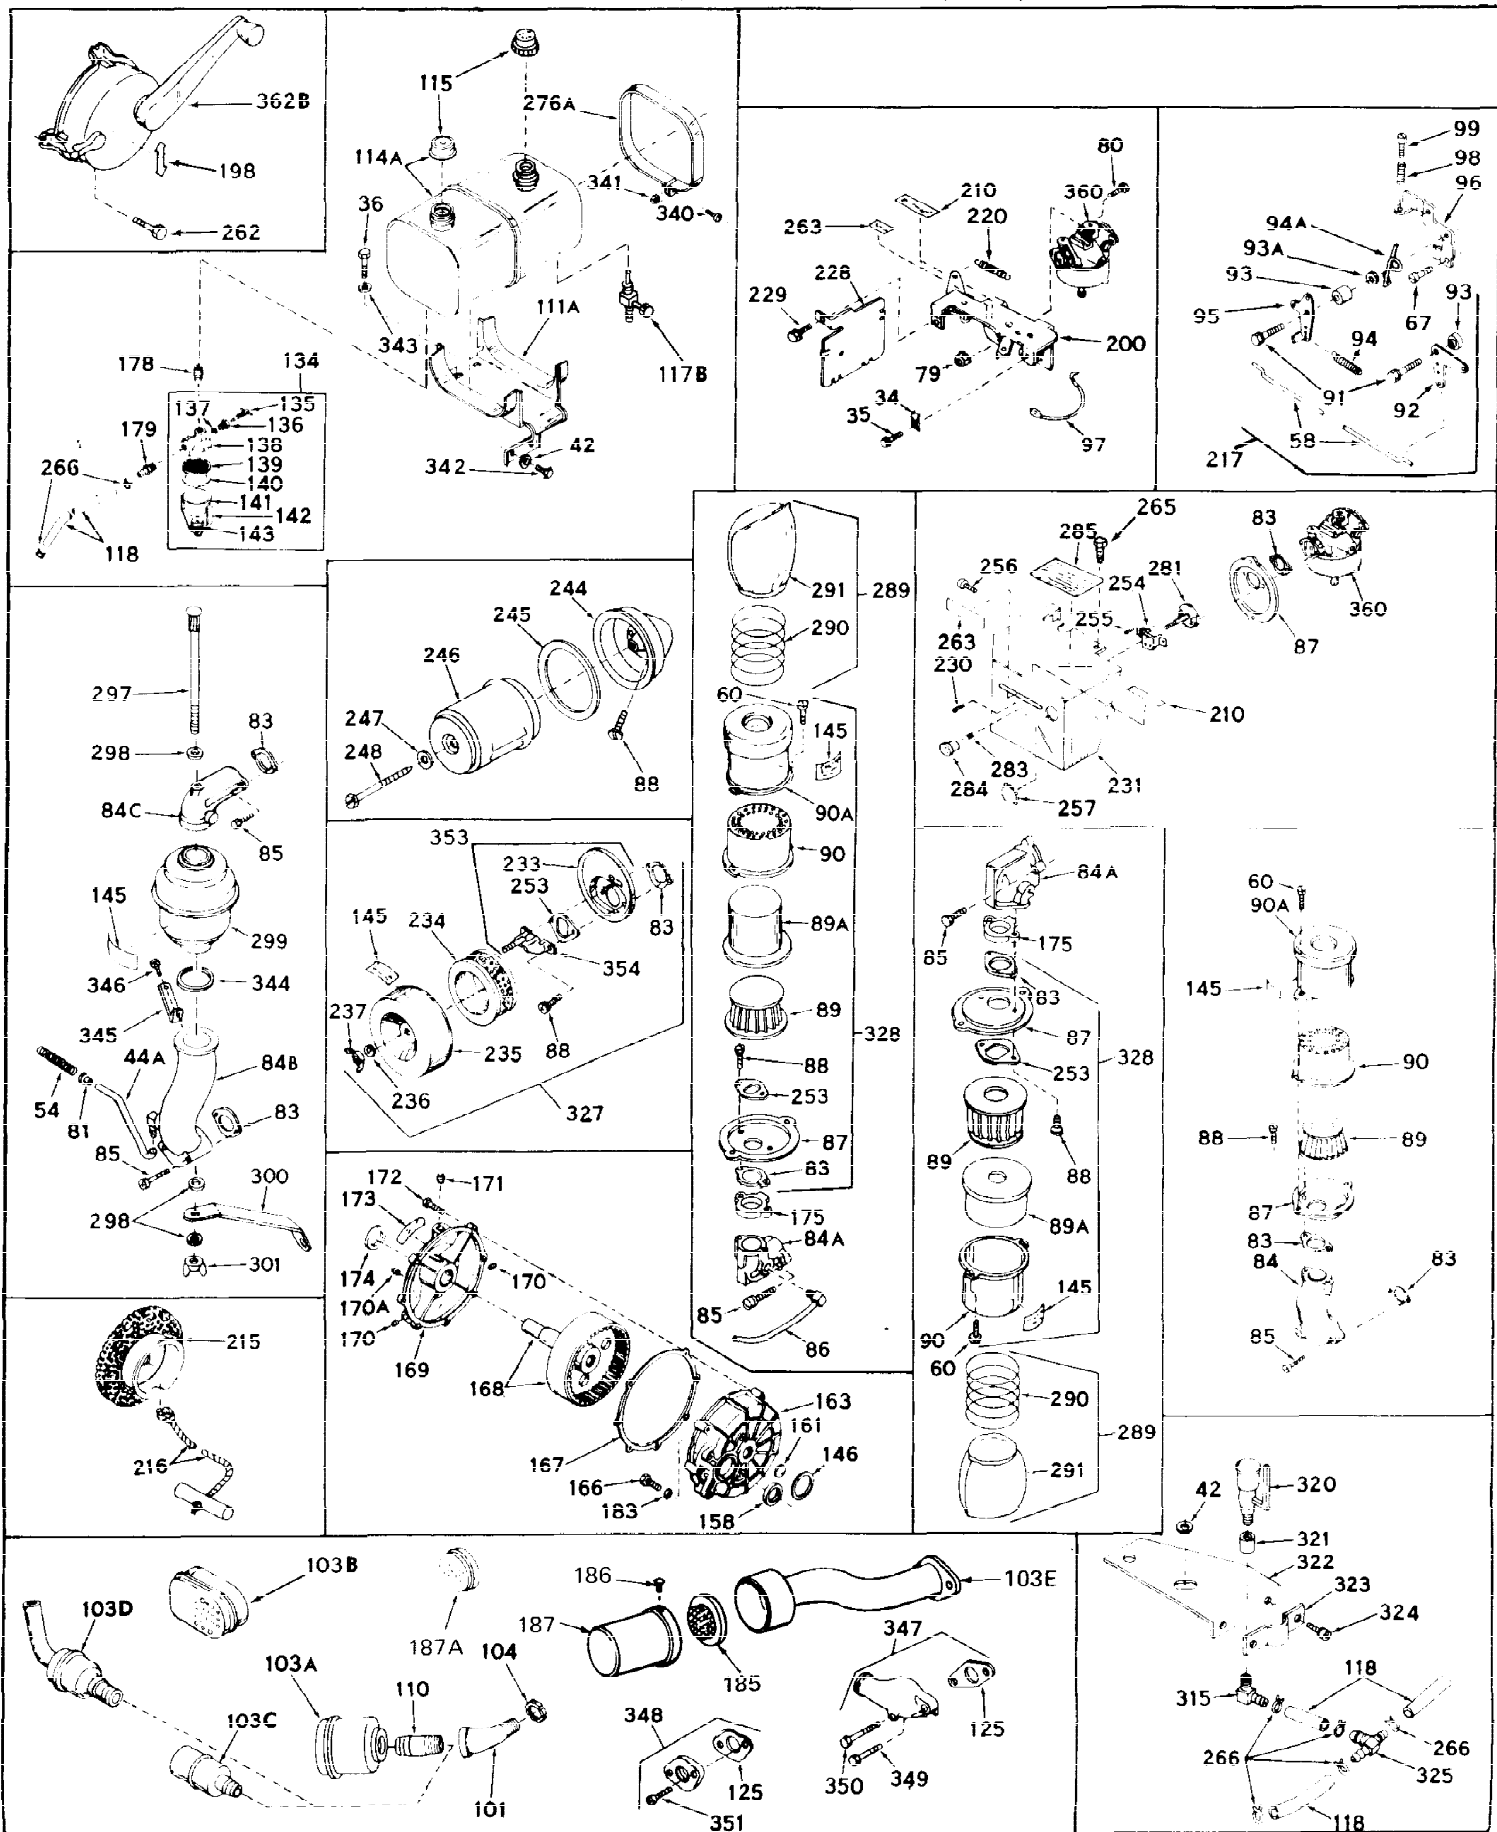

Ref #	Part Number	Qty	Description
34	27793	0	Clip, Conduit
35	28942	0	Screw
36	650694	0	Screw, Hex hd. cap, 5/16-18 x 2
36	650695	0	Screw, Hex hd. cap, 5/16-18 x 2-1/4 (Grade 8)
36	650697	0	Screw, Hex hd. cap, 5/16-18 x 2-1/2
42	26073	0	Washer, Connecting rod bolt
54	28819	0	Spring, Fuel line
54	31778	0	Spring, Coil
60	650152	0	Screw
67	650399	0	Screw, Phil. fil. hd. Sems, 10-32 x 5/8
79	29752	0	Nut
80	650572	0	Screw
83	27272	0	Gasket, Air cleaner
84C	32560	0	Elbow, Air cleaner
85	29786	0	Screw
85	650163	0	Screw, Fil. hd. Sems, 10-32 x 7/8
85	650416	0	Screw, Rd. hd. Sems, 10-32 x 1
85	650605	0	Screw
88	650399	0	Screw, Phil. fil. hd. Sems, 10-32 x 5/8
88	650521	0	Screw
88	28820	0	Screw
91	30312	0	Screw, Hex washer hd. Sems, 10-32 x 1/2
98	28569	0	Spring, Compression
98	32924	0	Spring, Compression
99	29500	0	Screw, Fil. hd. mach., Sems, 8-32 x 3/4
99	650223	0	Screw, Fil. slotted hd. Sems, 8-32 x 5/8
99	650688	0	Screw, Hex hd., 10-32 x 1-5/16" (Drilled)
101	30209	0	Elbow, Exhaust (45ø)
103A	29633	0	Muffler
104	28443	0	Nut, Conduit (1/8" thick)
104	32862	0	Nut, Conduit (1/4" thick)
110	30244	0	Nipple, Exhaust pipe (2-1/2")
115	32387A	0	Cap, Fuel filler (Charcoal Plastic) (Spurt)
115	33032	0	Cap, Fuel filler (Red Plastic) (Spurt)
118	29774	0	Line, Fuel (Braided 8.25")
118	30705	0	Line, Fuel (Braided 16")
118	30962	0	Line, Fuel (Braided 32")
125	27930	0	Gasket, Exhaust
146	28451	0	Gasket, Housing
171	24590	0	Plug, Pipe
215	28301	0	Pulley, Starter
216	590343	0	Rope & Handle Assy., Starter
228	30820	0	Baffle, Heat
229	28942	0	Screw
230	650257	0	Screw, Pan hd. Sems, 8-32 x 5/16
236	31481	0	Washer, Copper
237	650513	0	Nut, Wing
253	30767	0	Spacer, Air cleaner
255	28820	0	Screw
256	650760	0	Screw
257	31291	0	Plug, Cover
262	29716	0	Screw
265	650701	0	Screw, Hex washer hd. shakeproof,
266	26460	0	Clamp, Fuel line
289	730512	0	Kit, Pre-cleaner