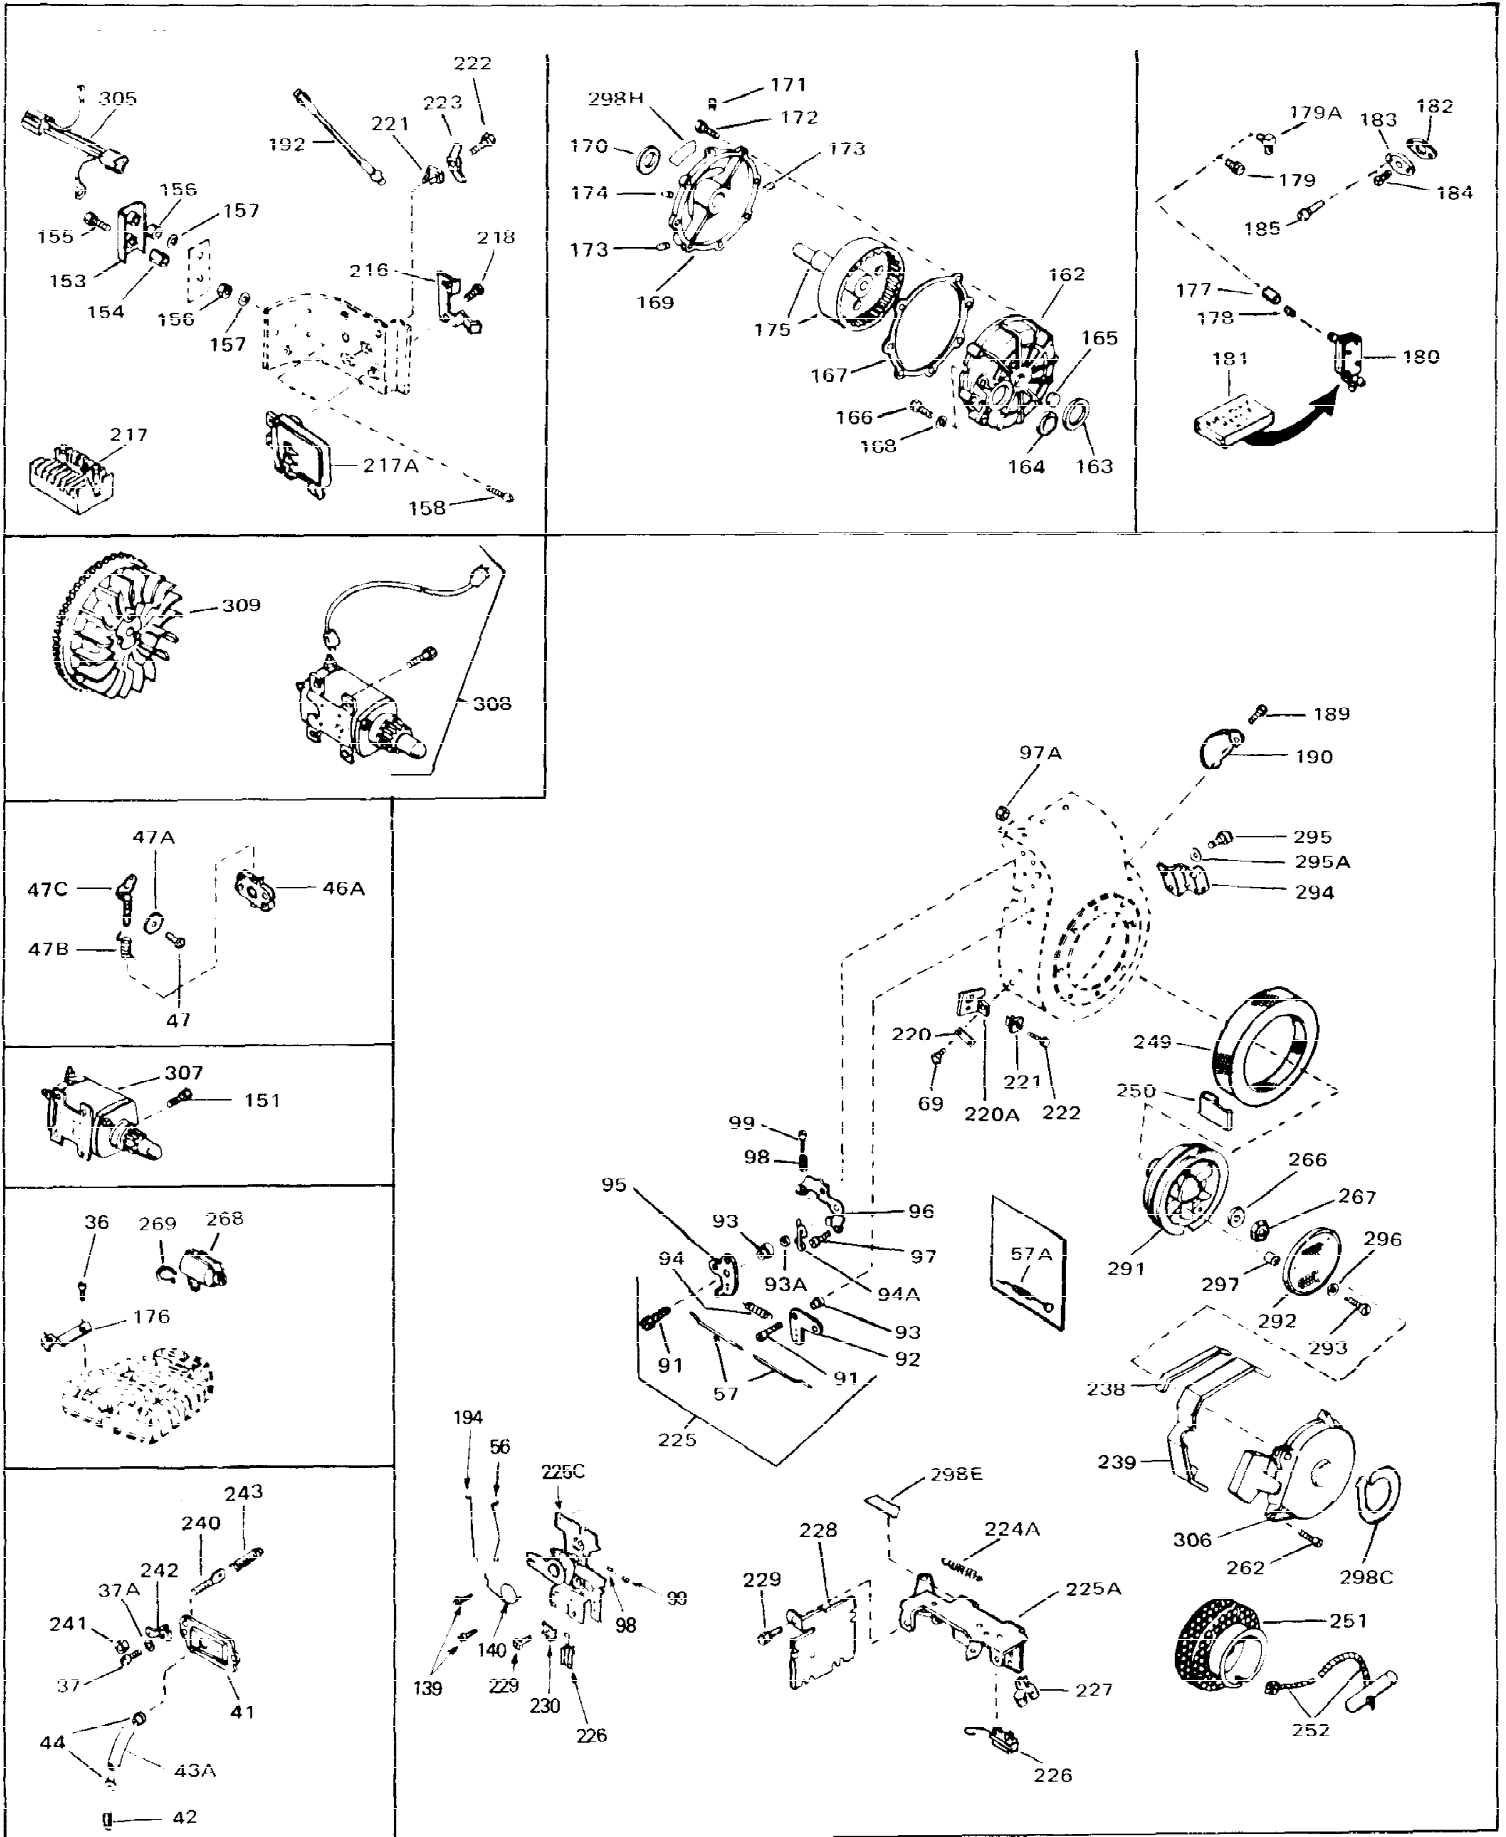

Ref #	Part Number	Qty	Description
36	650694A	0	Screw, Hex flange hd., 5/16-18 x 2
36	650695A	0	Screw, Hex flange hd., 5/16-18 x 2-1/4
36	650697A	0	Screw, Hex flange hd., 5/16-18 x 2-1/2
37	650128	0	Screw
37	650597	0	Screw, Hex washer hd., 10-24 x 5/8
37A	27261	0	Washer, Flat
41	28425	0	Cover, Valve chamber
56	31710	0	Link, Throttle
69	29747A	0	Screw
98	28569	0	Spring, Compression
98	31342	0	Spring, Compression
98	32924	0	Spring, Compression
99	29500	0	Screw, Fil. hd. mach., Sems, 8-32 x 3/4
99	650549	0	Screw
99	650688	0	Screw, Hex hd., 10-32 x 1-5/16" (Drilled
162	30516	0	Housing, Reducer
163	28451	0	Gasket, Housing
164	30256	0	Seal, Oil
165	28508	0	Plug, Expansion
166	28454	0	Screw
167	30517A	0	Gasket, Reduction cover
168	8274	0	Lockwasher
169	30798	0	Cover, Reducer
170	27897	0	Seal, Oil
171	24590	0	Plug, Pipe
172	30564	0	Screw
173	9556	0	Plug, Oil drain (Sq. hd. pipe, 1/8-27)
174	9556	0	Plug, Oil drain (Sq. hd. pipe, 1/8-27)
175	30797	0	Shaft & Gear Assy.
182	32683	0	Gasket, Fuel pump
183	32955	0	Cover, Fuel pump pad
184	9556	0	Plug, Oil drain (Sq. hd. pipe, 1/8-27)
185	30688	0	Screw, Hex hd. Sems, 1/4-20 x 1/2
225	730152	0	Control Assy., Speed
226	610973	0	Terminal Assy.
227	33177	0	Terminal
229	28942	0	Screw
230	27793	0	Clip, Conduit
262	29716	0	Screw
266	650815	0	Washer, Belleville
267	8115	0	Nut, Hex
298H	28973	0	Decal, Oil fill
305	33018	0	Harness, Adapter
306	590420	0	Starter, Rewind
308	32386	0	Starter Motor Kit (110-120 Volt)
308	32901	0	Starter Motor Kit (110-120 Volt)
308	33328	0	Starter Motor Kit (110-120 Volt)
308	33328A	0	Starter Motor Kit (110-120 Volt)
308	33518	0	Starter Motor Kit (110-120 Volt)
308	33518A	0	Starter Motor Kit (110-120 Volt)
308	33518B	0	Starter Motor Kit (110-120 Volt)
309	30811A	0	Flywheel