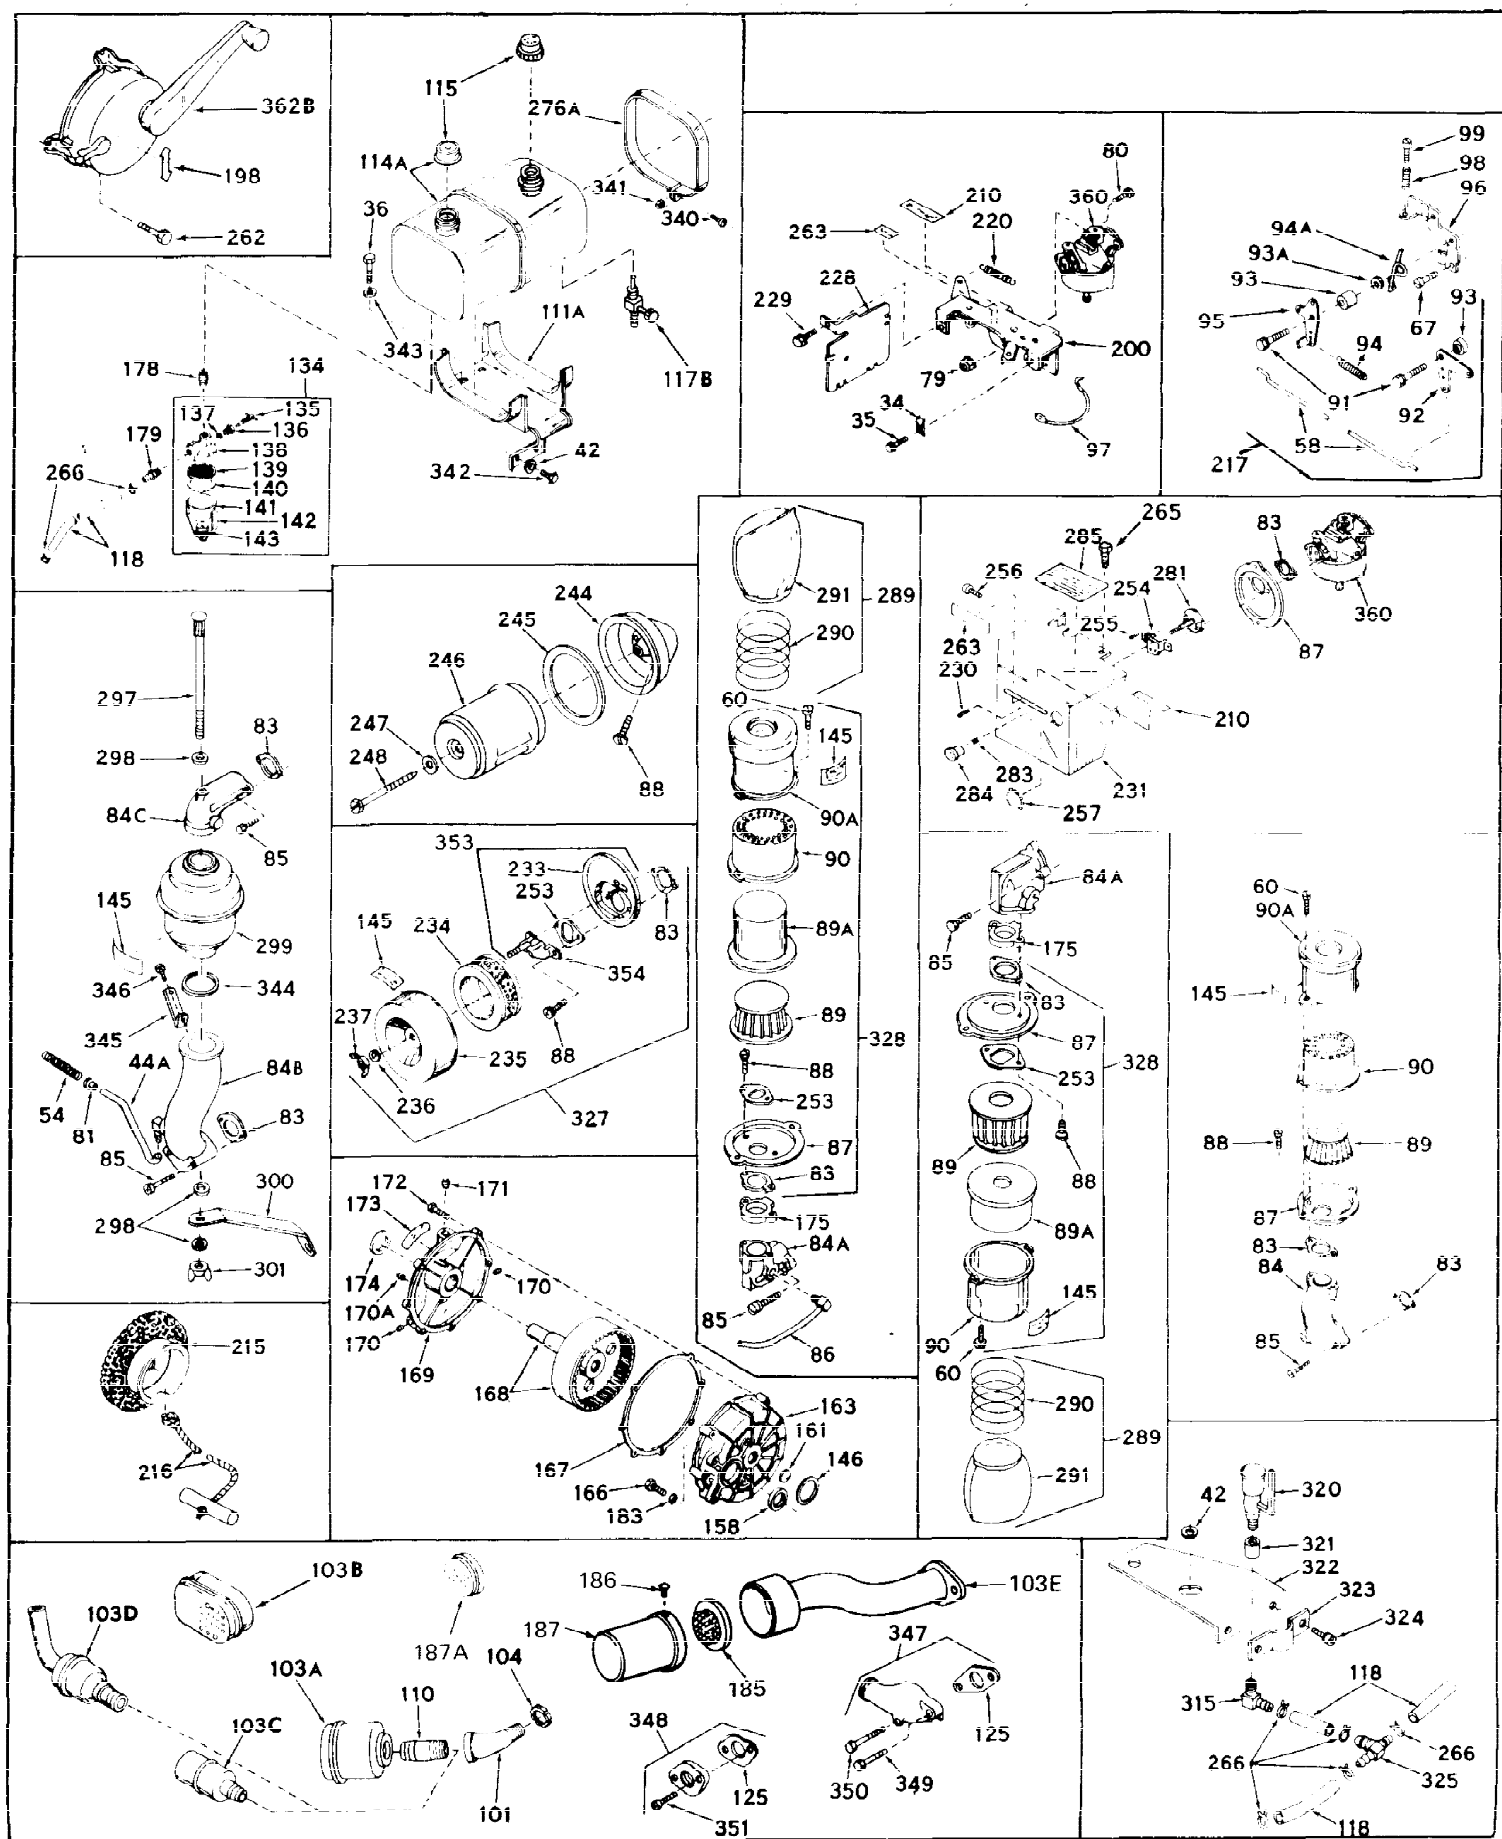

Ref #	Part Number	Qty	Description
34	27793	0	Clip, Conduit
35	28942	0	Screw
36	650694	0	Screw, Hex hd. cap, 5/16-18 x 2
36	650695	0	Screw, Hex hd. cap, 5/16-18 x 2-1/4 (Grade 8
36	650697	0	Screw, Hex hd. cap, 5/16-18 x 2-1/2
42	26073	0	Washer, Connecting rod bolt
54	28819	0	Spring, Fuel line
54	31778	0	Spring, Coil
60	650152	0	Screw
67	650399	0	Screw, Phil. fil. hd. Sems, 10-32 x 5/8
79	29752	0	Nut
80	650572	0	Screw
83	27272	0	Gasket, Air cleaner
85	29786	0	Screw
85	650163	0	Screw, Fil. hd. Sems, 10-32 x 7/8
85	650416	0	Screw, Rd. hd. Sems, 10-32 x 1
85	650605	0	Screw
87	31691	0	Bracket, Air cleaner
88	28820	0	Screw
88	650399	0	Screw, Phil. fil. hd. Sems, 10-32 x 5/8
88	650521	0	Screw
89	30727	0	Element, Air cleaner
90	31692	0	Body, Air cleaner
91	30312	0	Screw, Hex washer hd. Sems, 10-32 x 1/2
97	30831	0	Wire, Ground (Female fitting both ends)
98	28569	0	Spring, Compression
98	32924	0	Spring, Compression
99	29500	0	Screw, Fil. hd. mach., Sems, 8-32 x 3/4
99	650223	0	Screw, Fil. slotted hd. Sems, 8-32 x 5/8
99	650688	0	Screw, Hex hd., 10-32 x 1-5/16" (Drilled
101	30209	0	Elbow, Exhaust (45ø)
103A	29633	0	Muffler
104	28443	0	Nut, Conduit (1/8" thick)
104	32862	0	Nut, Conduit (1/4" thick)
110	30244	0	Nipple, Exhaust pipe (2-1/2")
115	32387A	0	Cap, Fuel filler (Charcoal Plastic) (Spurt
115	33032	0	Cap, Fuel filler (Red Plastic) (Spurt
118	29774	0	Line, Fuel (Braided 8.25")
118	30705	0	Line, Fuel (Braided 16")
118	30962	0	Line, Fuel (Braided 32")
125	27930	0	Gasket, Exhaust
145	31752	0	Decal, Air cleaner
146	28451	0	Gasket, Housing
171	24590	0	Plug, Pipe
215	28301	0	Pulley, Starter
216	590343	0	Rope & Handle Assy., Starter
228	30820	0	Baffle, Heat
229	28942	0	Screw
230	650257	0	Screw, Pan hd. Sems, 8-32 x 5/16
253	30767	0	Spacer, Air cleaner
255	28820	0	Screw
256	650760	0	Screw
257	31291	0	Plug, Cover
262	29716	0	Screw
265	650701	0	Screw, Hex washer hd. shakeproof,