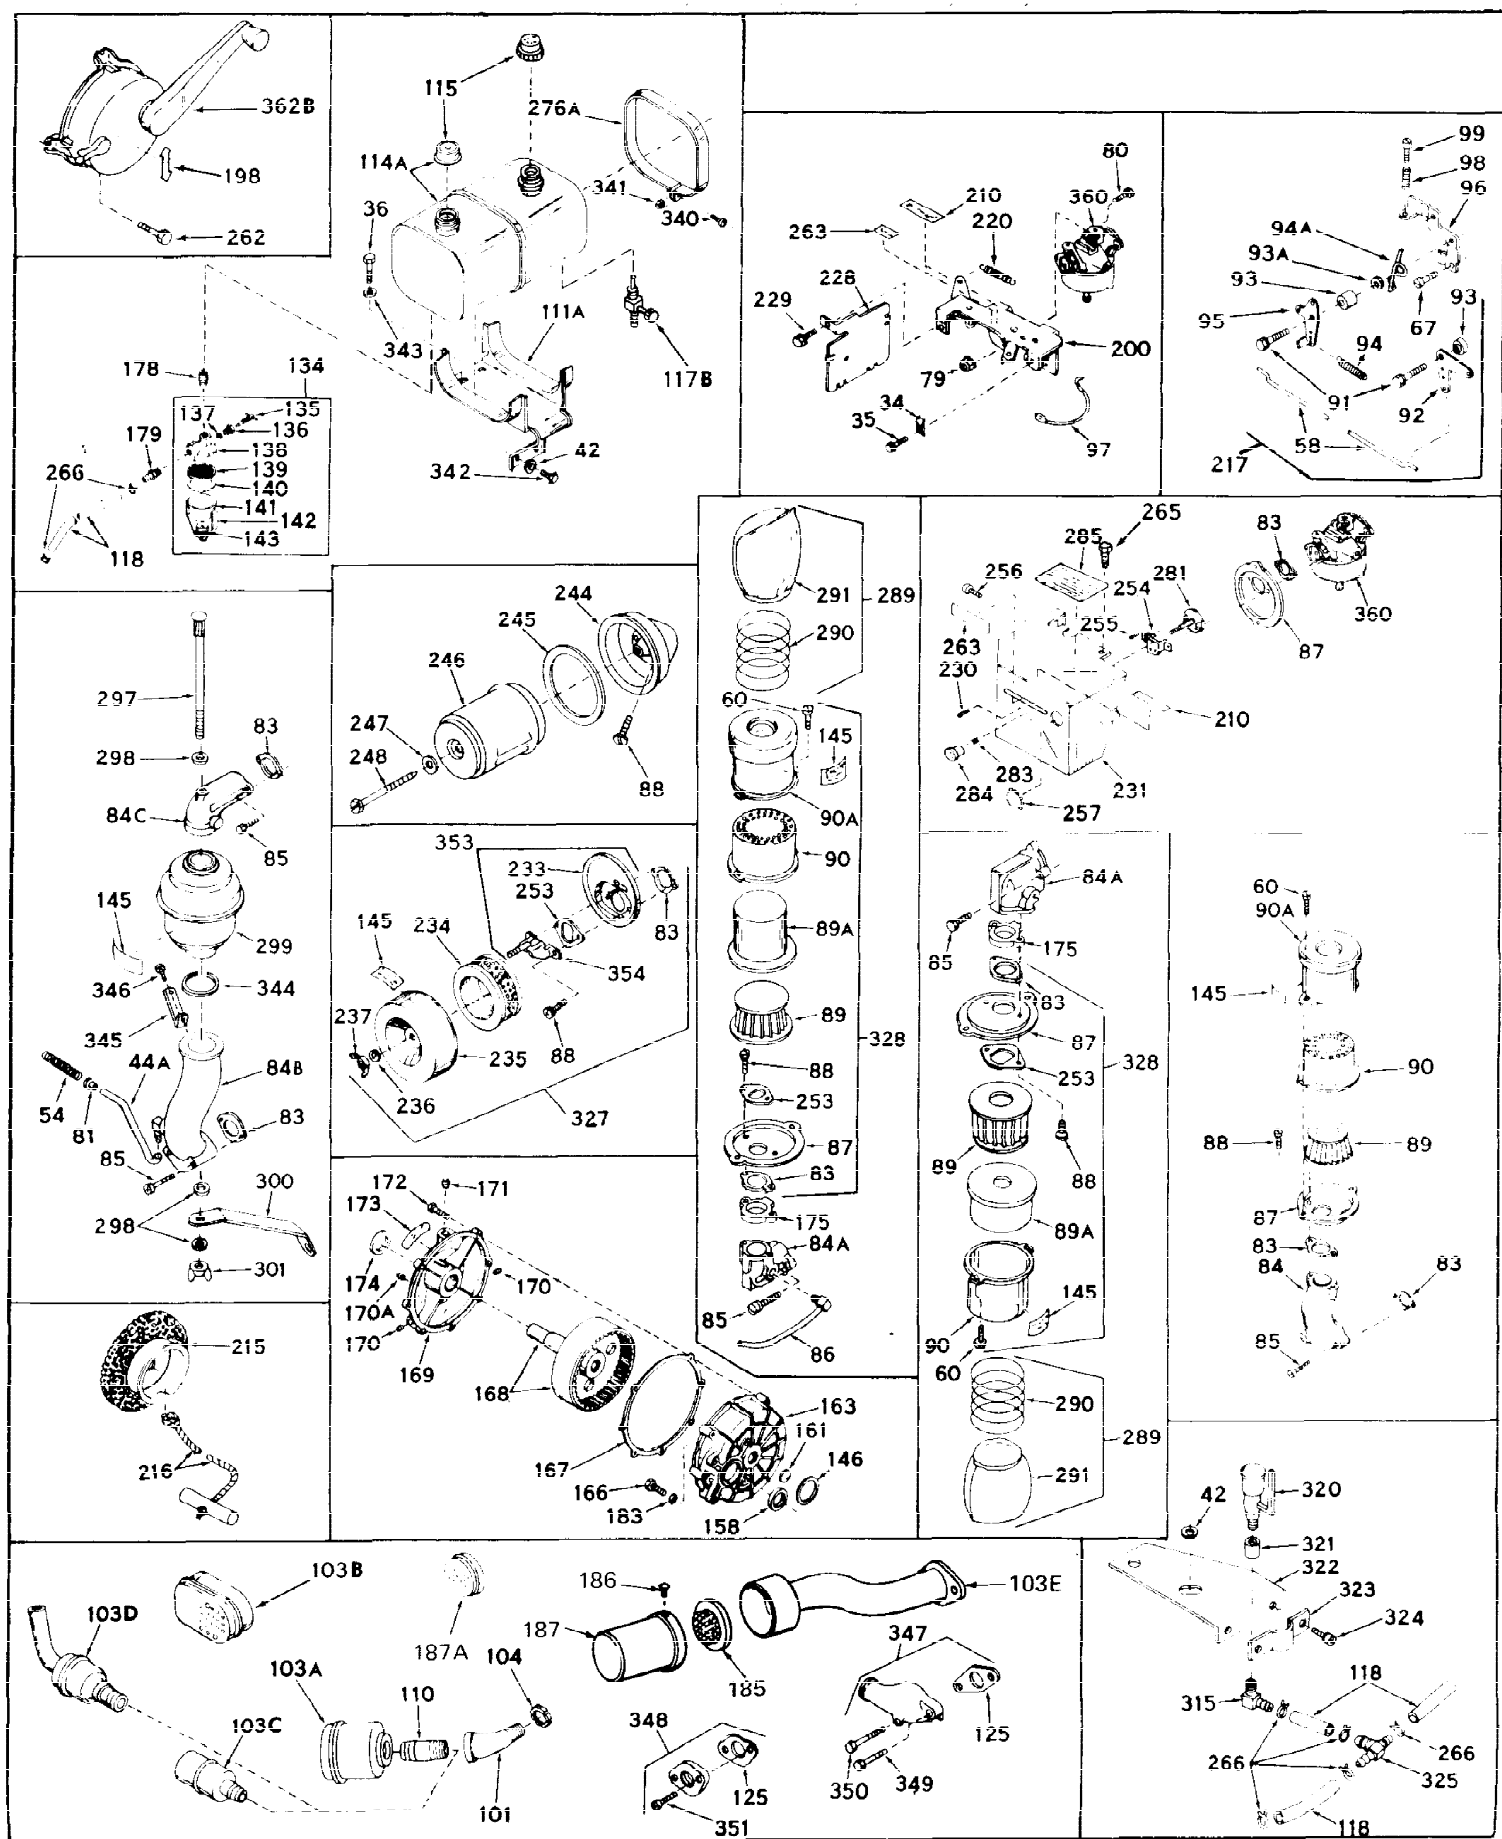

Ref #	Part Number	Qty	Description
34	27793	0	Clip, Conduit
35	28942	0	Screw
36	650694	0	Screw, Hex hd. cap, 5/16-18 x 2
36	650695	0	Screw, Hex hd. cap, 5/16-18 x 2-1/4 (Grade 8
36	650697	0	Screw, Hex hd. cap, 5/16-18 x 2-1/2
42	26073	0	Washer, Connecting rod bolt
54	28819	0	Spring, Fuel line
54	31778	0	Spring, Coil
60	650152	0	Screw
67	650399	0	Screw, Phil. fil. hd. Sems, 10-32 x 5/8
79	29752	0	Nut
80	650572	0	Screw
83	27272	0	Gasket, Air cleaner
84C	32560	0	Elbow, Air cleaner
85	29786	0	Screw
85	650163	0	Screw, Fil. hd. Sems, 10-32 x 7/8
85	650416	0	Screw, Rd. hd. Sems, 10-32 x 1
85	650605	0	Screw
88	28820	0	Screw
88	650399	0	Screw, Phil. fil. hd. Sems, 10-32 x 5/8
88	650521	0	Screw
91	30312	0	Screw, Hex washer hd. Sems, 10-32 x 1/2
98	32924	0	Spring, Compression
98	28569	0	Spring, Compression
99	29500	0	Screw, Fil. hd. mach., Sems, 8-32 x 3/4
99	650223	0	Screw, Fil. slotted hd. Sems, 8-32 x 5/8
99	650688	0	Screw, Hex hd., 10-32 x 1-5/16" (Drilled
101	30209	0	Elbow, Exhaust (45ø)
103A	29633	0	Muffler
104	28443	0	Nut, Conduit (1/8" thick)
104	32862	0	Nut, Conduit (1/4" thick)
110	30244	0	Nipple, Exhaust pipe (2-1/2")
115	32387A	0	Cap, Fuel filler (Charcoal Plastic) (Spurt
115	33032	0	Cap, Fuel filler (Red Plastic) (Spurt
118	29774	0	Line, Fuel (Braided 8.25")
118	30705	0	Line, Fuel (Braided 16")
118	30962	0	Line, Fuel (Braided 32")
125	27930	0	Gasket, Exhaust
146	28451	0	Gasket, Housing
171	24590	0	Plug, Pipe
215	28301	0	Pulley, Starter
216	590343	0	Rope & Handle Assy., Starter
228	30820	0	Baffle, Heat
229	28942	0	Screw
230	650257	0	Screw, Pan hd. Sems, 8-32 x 5/16
253	30767	0	Spacer, Air cleaner
255	28820	0	Screw
256	650760	0	Screw
257	31291	0	Plug, Cover
262	29716	0	Screw
265	650701	0	Screw, Hex washer hd. shakeproof,
266	26460	0	Clamp, Fuel line
289	730512	0	Kit, Pre-cleaner
290	31667	0	Spring, Pre-cleaner bag
291	31668	0	Bag, Pre-cleaner