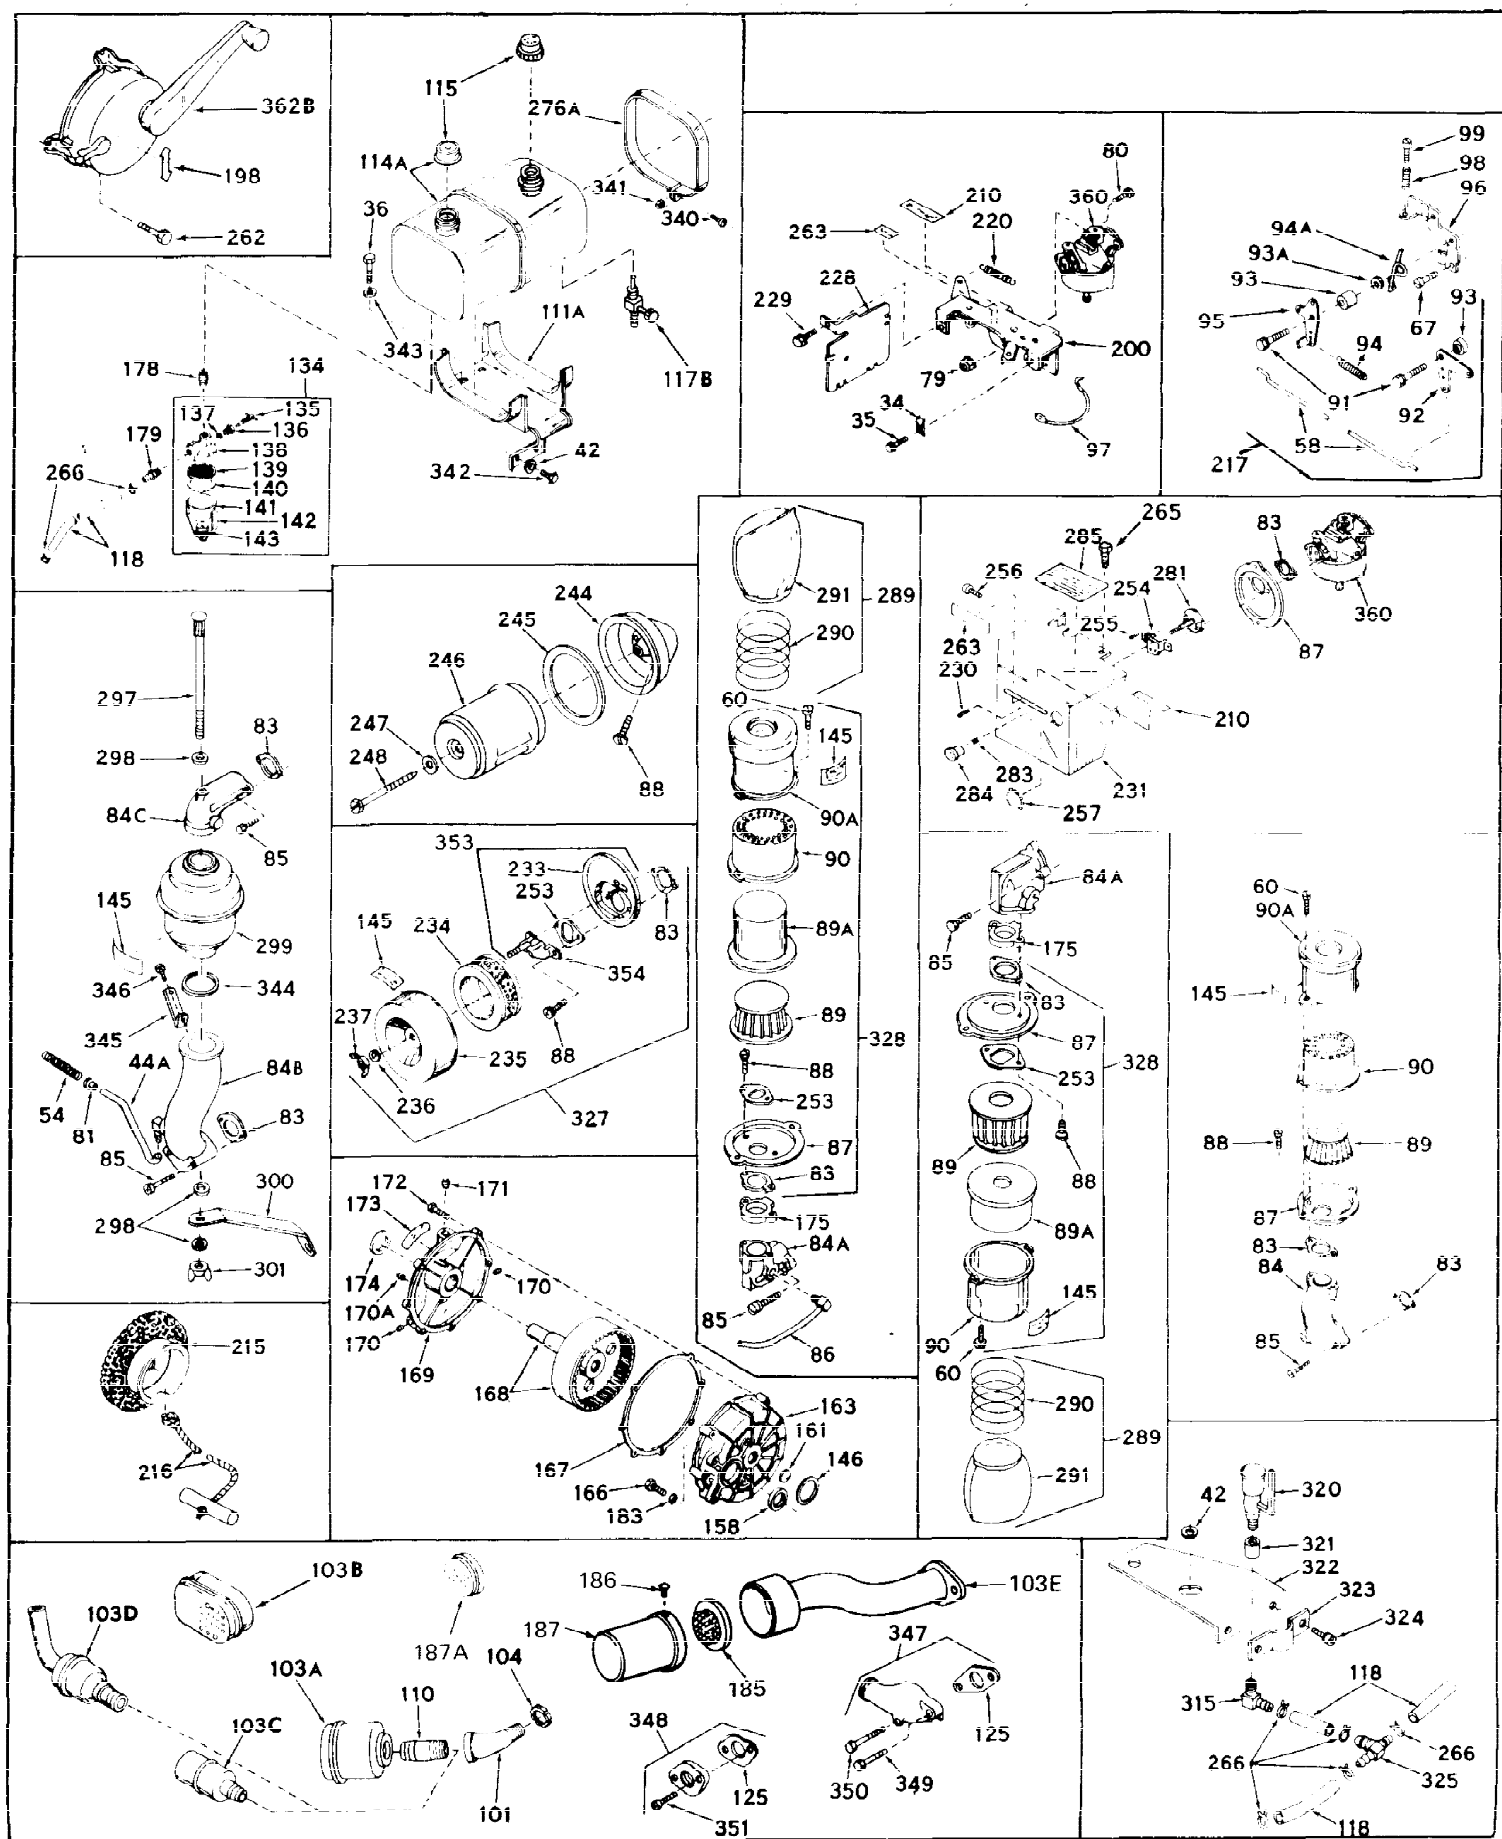

Ref #	Part Number	Qty	Description
34	27793	0	Clip, Conduit
35	28942	0	Screw
36	650694	0	Screw, Hex hd. cap, 5/16-18 x 2
36	650695	0	Screw, Hex hd. cap, 5/16-18 x 2-1/4 (Grade 8
36	650697	0	Screw, Hex hd. cap, 5/16-18 x 2-1/2
42	26073	0	Washer, Connecting rod bolt
54	28819	0	Spring, Fuel line
54	31778	0	Spring, Coil
60	650152	0	Screw
67	650399	0	Screw, Phil. fil. hd. Sems, 10-32 x 5/8
79	29752	0	Nut
80	650572	0	Screw
83	27272	0	Gasket, Air cleaner
85	29786	0	Screw
85	650163	0	Screw, Fil. hd. Sems, 10-32 x 7/8
85	650416	0	Screw, Rd. hd. Sems, 10-32 x 1
85	650605	0	Screw
87	31691	0	Bracket, Air cleaner
88	28820	0	Screw
88	650399	0	Screw, Phil. fil. hd. Sems, 10-32 x 5/8
88	650521	0	Screw
89A	31700	0	Element, Air cleaner
91	30312	0	Screw, Hex washer hd. Sems, 10-32 x 1/2
98	28569	0	Spring, Compression
98	32924	0	Spring, Compression
99	29500	0	Screw, Fil. hd. mach., Sems, 8-32 x 3/4
99	650223	0	Screw, Fil. slotted hd. Sems, 8-32 x 5/8
99	650688	0	Screw, Hex hd., 10-32 x 1-5/16" (Drilled
101	30209	0	Elbow, Exhaust (45ø)
103A	29633	0	Muffler
104	28443	0	Nut, Conduit (1/8" thick)
104	32862	0	Nut, Conduit (1/4" thick)
110	30244	0	Nipple, Exhaust pipe (2-1/2")
115	31888	0	Cap, Fuel filler (Kerosene)
115	32387A	0	Cap, Fuel filler (Charcoal Plastic) (Spurt
115	33032	0	Cap, Fuel filler (Red Plastic) (Spurt
118	29774	0	Line, Fuel (Braided 8.25")
118	30705	0	Line, Fuel (Braided 16")
118	30962	0	Line, Fuel (Braided 32")
125	27930	0	Gasket, Exhaust
145	31871	0	Decal, Air cleaner
146	28451	0	Gasket, Housing
171	24590	0	Plug, Pipe
215	28301	0	Pulley, Starter
216	590343	0	Rope & Handle Assy., Starter
228	30820	0	Baffle, Heat
229	28942	0	Screw
230	650257	0	Screw, Pan hd. Sems, 8-32 x 5/16
253	30767	0	Spacer, Air cleaner
255	28820	0	Screw
256	650760	0	Screw
257	31291	0	Plug, Cover
262	29716	0	Screw
265	650701	0	Screw, Hex washer hd. shakeproof,
266	26460	0	Clamp, Fuel line