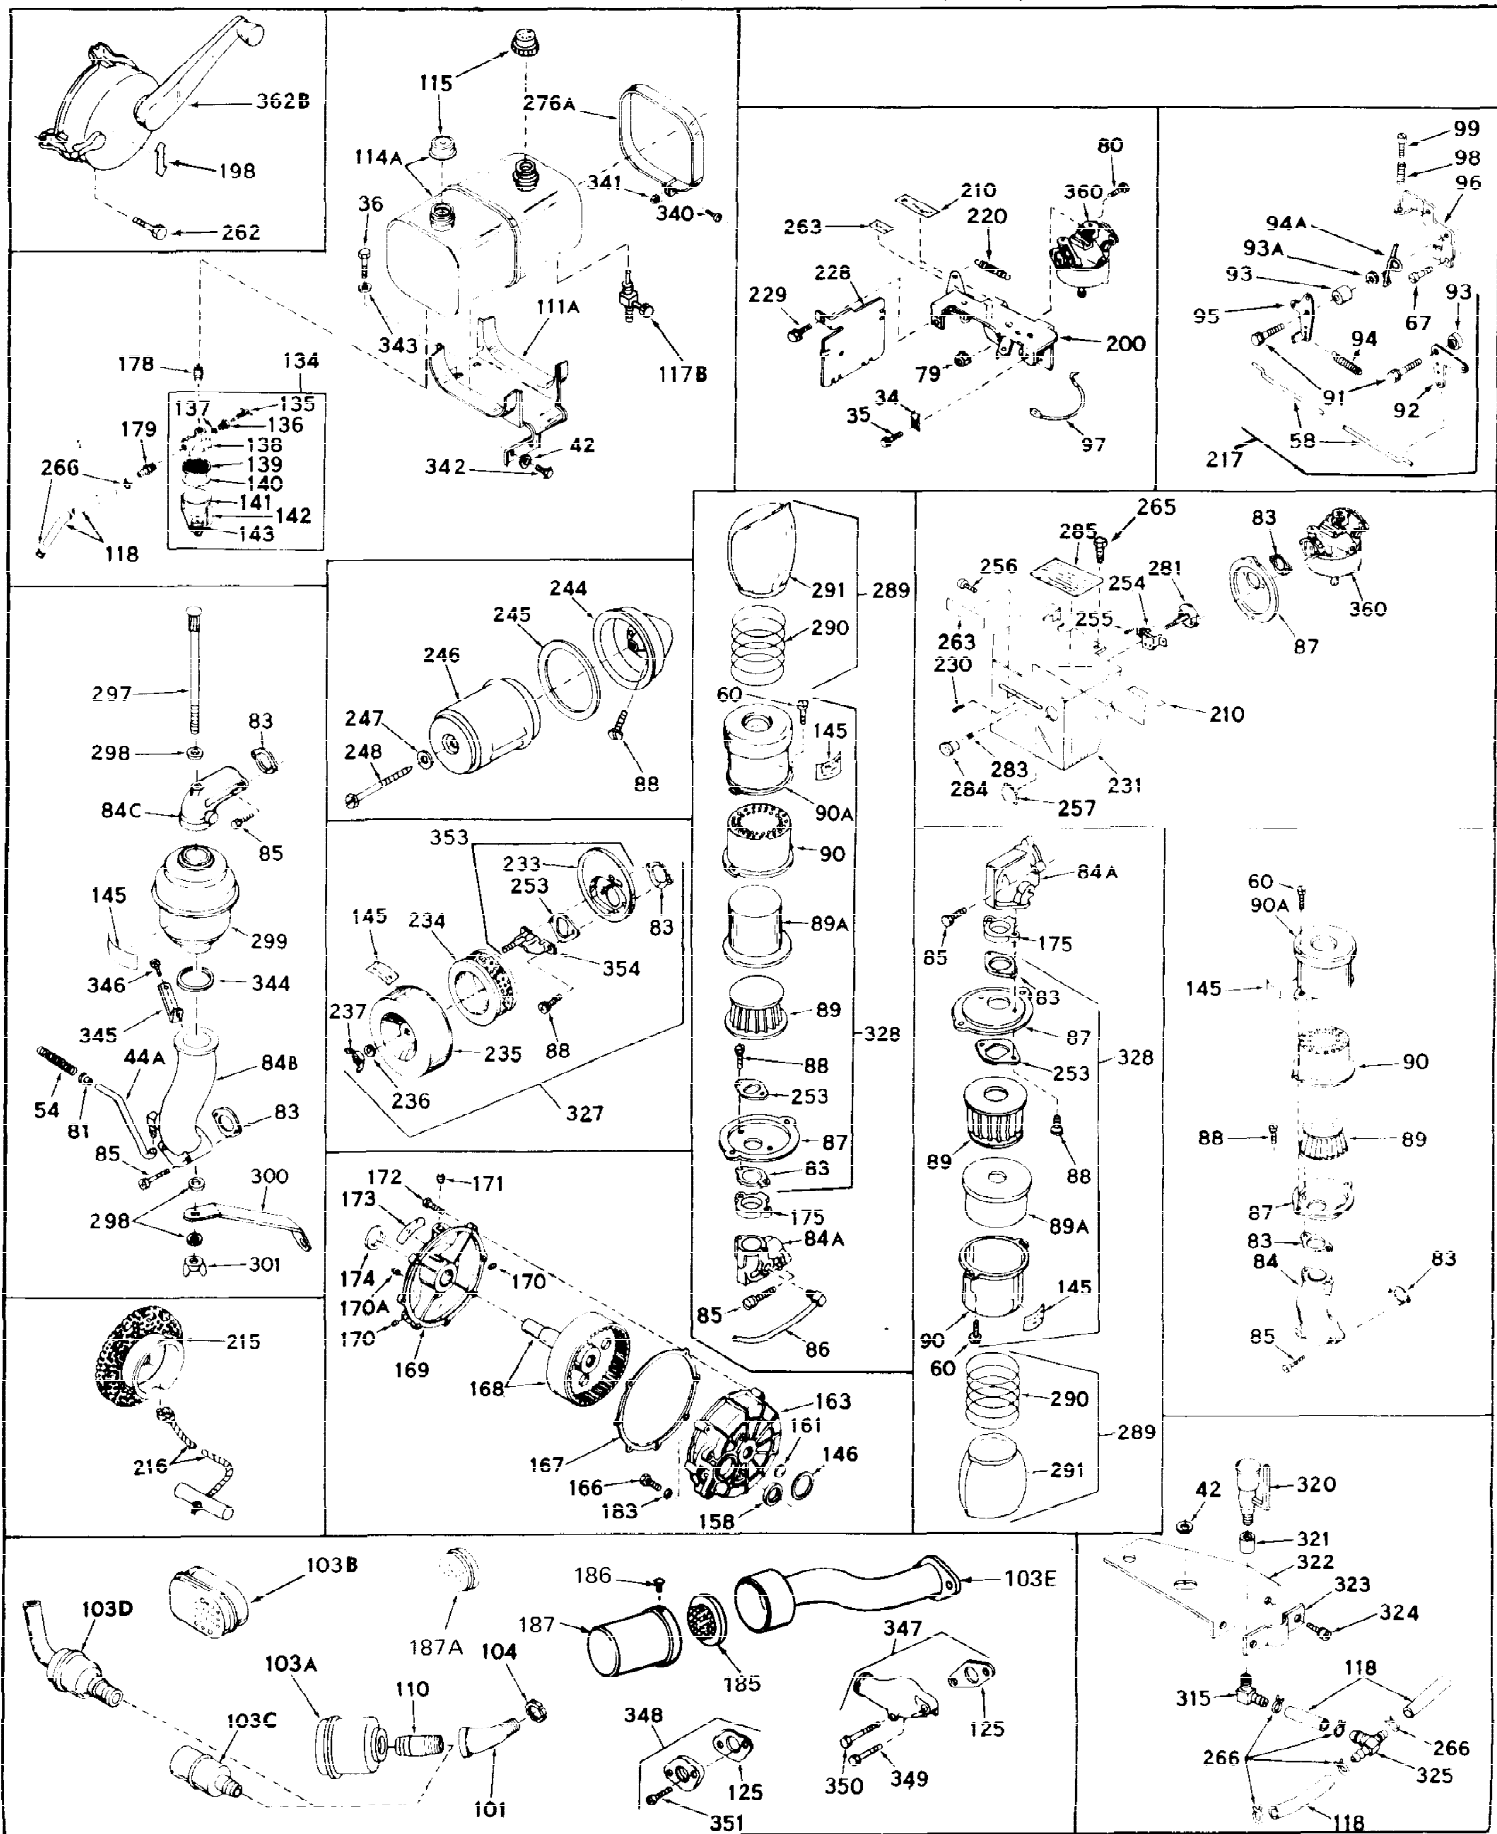

Ref #	Part Number	Qty	Description
34	27793	0	Clip, Conduit
35	28942	0	Screw
36	650694	0	Screw, Hex hd. cap, 5/16-18 x 2
36	650695	0	Screw, Hex hd. cap, 5/16-18 x 2-1/4 (Grade 8
36	650697	0	Screw, Hex hd. cap, 5/16-18 x 2-1/2
42	26073	0	Washer, Connecting rod bolt
54	28819	0	Spring, Fuel line
54	31778	0	Spring, Coil
60	650152	0	Screw
67	650399	0	Screw, Phil. fil. hd. Sems, 10-32 x 5/8
79	29752	0	Nut
80	650572	0	Screw
83	27272	0	Gasket, Air cleaner
85	29786	0	Screw
85	650163	0	Screw, Fil. hd. Sems, 10-32 x 7/8
85	650416	0	Screw, Rd. hd. Sems, 10-32 x 1
85	650605	0	Screw
88	28820	0	Screw
88	650399	0	Screw, Phil. fil. hd. Sems, 10-32 x 5/8
88	650521	0	Screw
89	30727	0	Element, Air cleaner
91	30312	0	Screw, Hex washer hd. Sems, 10-32 x 1/2
98	32924	0	Spring, Compression
98	28569	0	Spring, Compression
99	29500	0	Screw, Fil. hd. mach., Sems, 8-32 x 3/4
99	650223	0	Screw, Fil. slotted hd. Sems, 8-32 x 5/8
99	650688	0	Screw, Hex hd., 10-32 x 1-5/16" (Drilled
101	30209	0	Elbow, Exhaust (45ø)
103A	29633	0	Muffler
104	28443	0	Nut, Conduit (1/8" thick)
104	32862	0	Nut, Conduit (1/4" thick)
110	30244	0	Nipple, Exhaust pipe (2-1/2")
115	32387A	0	Cap, Fuel filler (Charcoal Plastic) (Spurt
115	33032	0	Cap, Fuel filler (Red Plastic) (Spurt
118	29774	0	Line, Fuel (Braided 8.25")
118	30705	0	Line, Fuel (Braided 16")
118	30962	0	Line, Fuel (Braided 32")
125	27930	0	Gasket, Exhaust
145	31752	0	Decal, Air cleaner
146	28451	0	Gasket, Housing
171	24590	0	Plug, Pipe
215	28301	0	Pulley, Starter
216	590343	0	Rope & Handle Assy., Starter
228	30820	0	Baffle, Heat
229	28942	0	Screw
230	650257	0	Screw, Pan hd. Sems, 8-32 x 5/16
253	30767	0	Spacer, Air cleaner
255	28820	0	Screw
256	650760	0	Screw
257	31291	0	Plug, Cover
262	29716	0	Screw
265	650701	0	Screw, Hex washer hd. shakeproof,
266	26460	0	Clamp, Fuel line
289	730512	0	Kit, Pre-cleaner
290	31667	0	Spring, Pre-cleaner bag