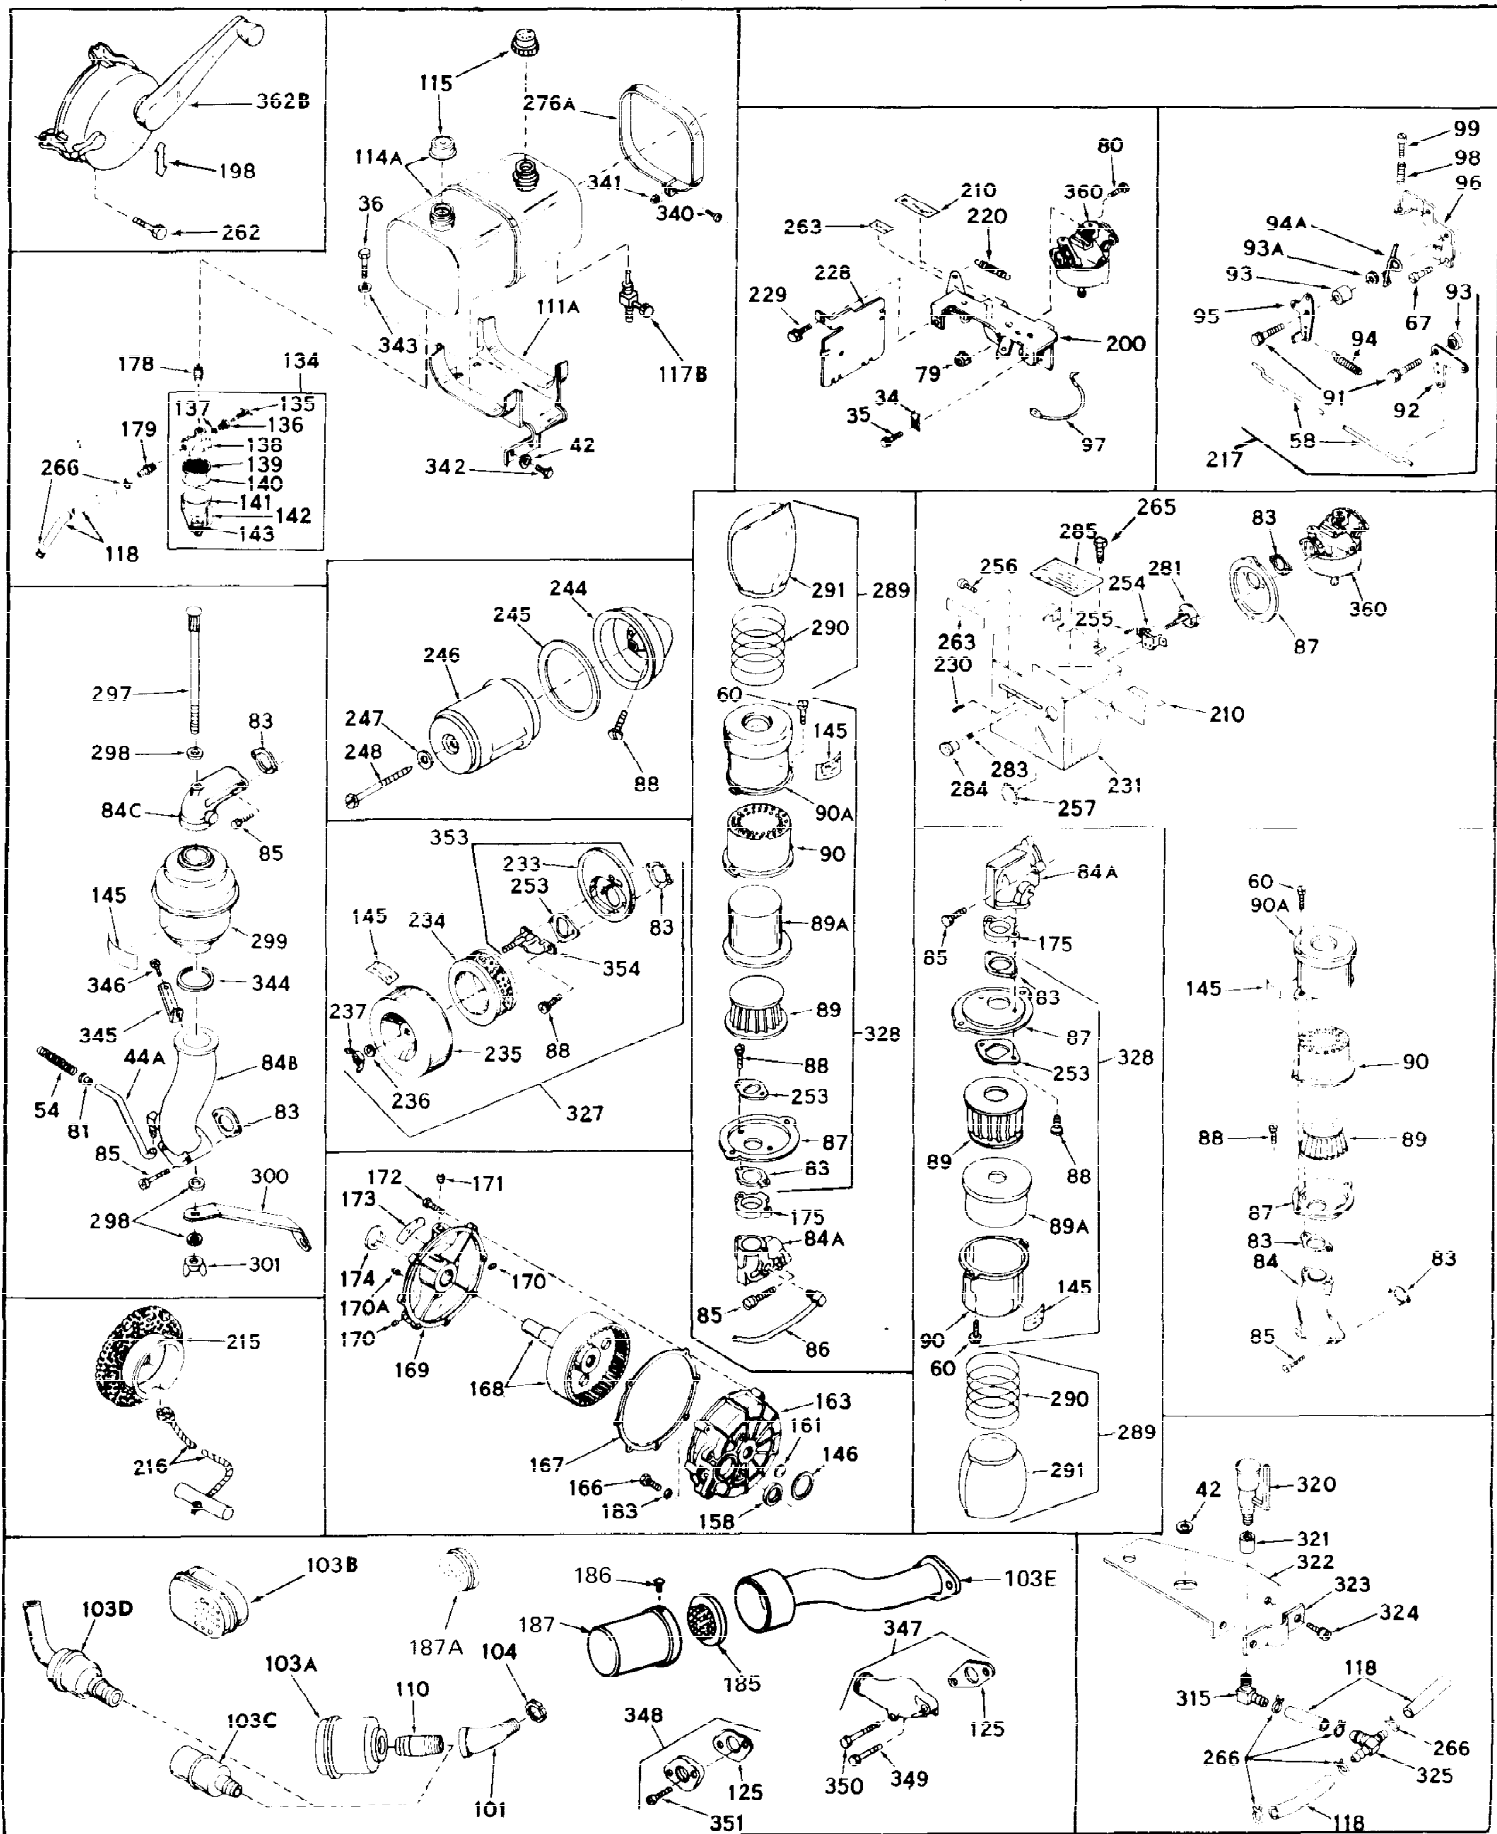

Ref #	Part Number	Qty	Description
34	27793	0	Clip, Conduit
35	28942	0	Screw
36	650694	0	Screw, Hex hd. cap, 5/16-18 x 2
36	650695	0	Screw, Hex hd. cap, 5/16-18 x 2-1/4 (Grade 8)
36	650697	0	Screw, Hex hd. cap, 5/16-18 x 2-1/2
42	26073	0	Washer, Connecting rod bolt
54	28819	0	Spring, Fuel line
54	31778	0	Spring, Coil
60	650152	0	Screw
67	650399	0	Screw, Phil. fil. hd. Sems, 10-32 x 5/8
79	29752	0	Nut
80	650572	0	Screw
83	27272	0	Gasket, Air cleaner
85	29786	0	Screw
85	650163	0	Screw, Fil. hd. Sems, 10-32 x 7/8
85	650416	0	Screw, Rd. hd. Sems, 10-32 x 1
85	650605	0	Screw
87	31691	0	Bracket, Air cleaner
88	28820	0	Screw
88	650399	0	Screw, Phil. fil. hd. Sems, 10-32 x 5/8
88	650521	0	Screw
89	30727	0	Element, Air cleaner
90	31692	0	Body, Air cleaner
91	30312	0	Screw, Hex washer hd. Sems, 10-32 x 1/2
98	28569	0	Spring, Compression
98	32924	0	Spring, Compression
99	29500	0	Screw, Fil. hd. mach., Sems, 8-32 x 3/4
99	650223	0	Screw, Fil. slotted hd. Sems, 8-32 x 5/8
99	650688	0	Screw, Hex hd., 10-32 x 1-5/16" (Drilled)
101	30209	0	Elbow, Exhaust (45°)
103A	29633	0	Muffler
104	28443	0	Nut, Conduit (1/8" thick)
104	32862	0	Nut, Conduit (1/4" thick)
110	30244	0	Nipple, Exhaust pipe (2-1/2")
115	32387A	0	Cap, Fuel filler (Charcoal Plastic) (Spurt)
115	33032	0	Cap, Fuel filler (Red Plastic) (Spurt)
118	29774	0	Line, Fuel (Braided 8.25")
118	30705	0	Line, Fuel (Braided 16")
118	30962	0	Line, Fuel (Braided 32")
125	27930	0	Gasket, Exhaust
145	31752	0	Decal, Air cleaner
146	28451	0	Gasket, Housing
171	24590	0	Plug, Pipe
215	28301	0	Pulley, Starter
216	590343	0	Rope & Handle Assy., Starter
228	30820	0	Baffle, Heat
229	28942	0	Screw
230	650257	0	Screw, Pan hd. Sems, 8-32 x 5/16
253	30767	0	Spacer, Air cleaner
255	28820	0	Screw
256	650760	0	Screw
257	31291	0	Plug, Cover
262	29716	0	Screw
265	650701	0	Screw, Hex washer hd. shakeproof,
266	26460	0	Clamp, Fuel line