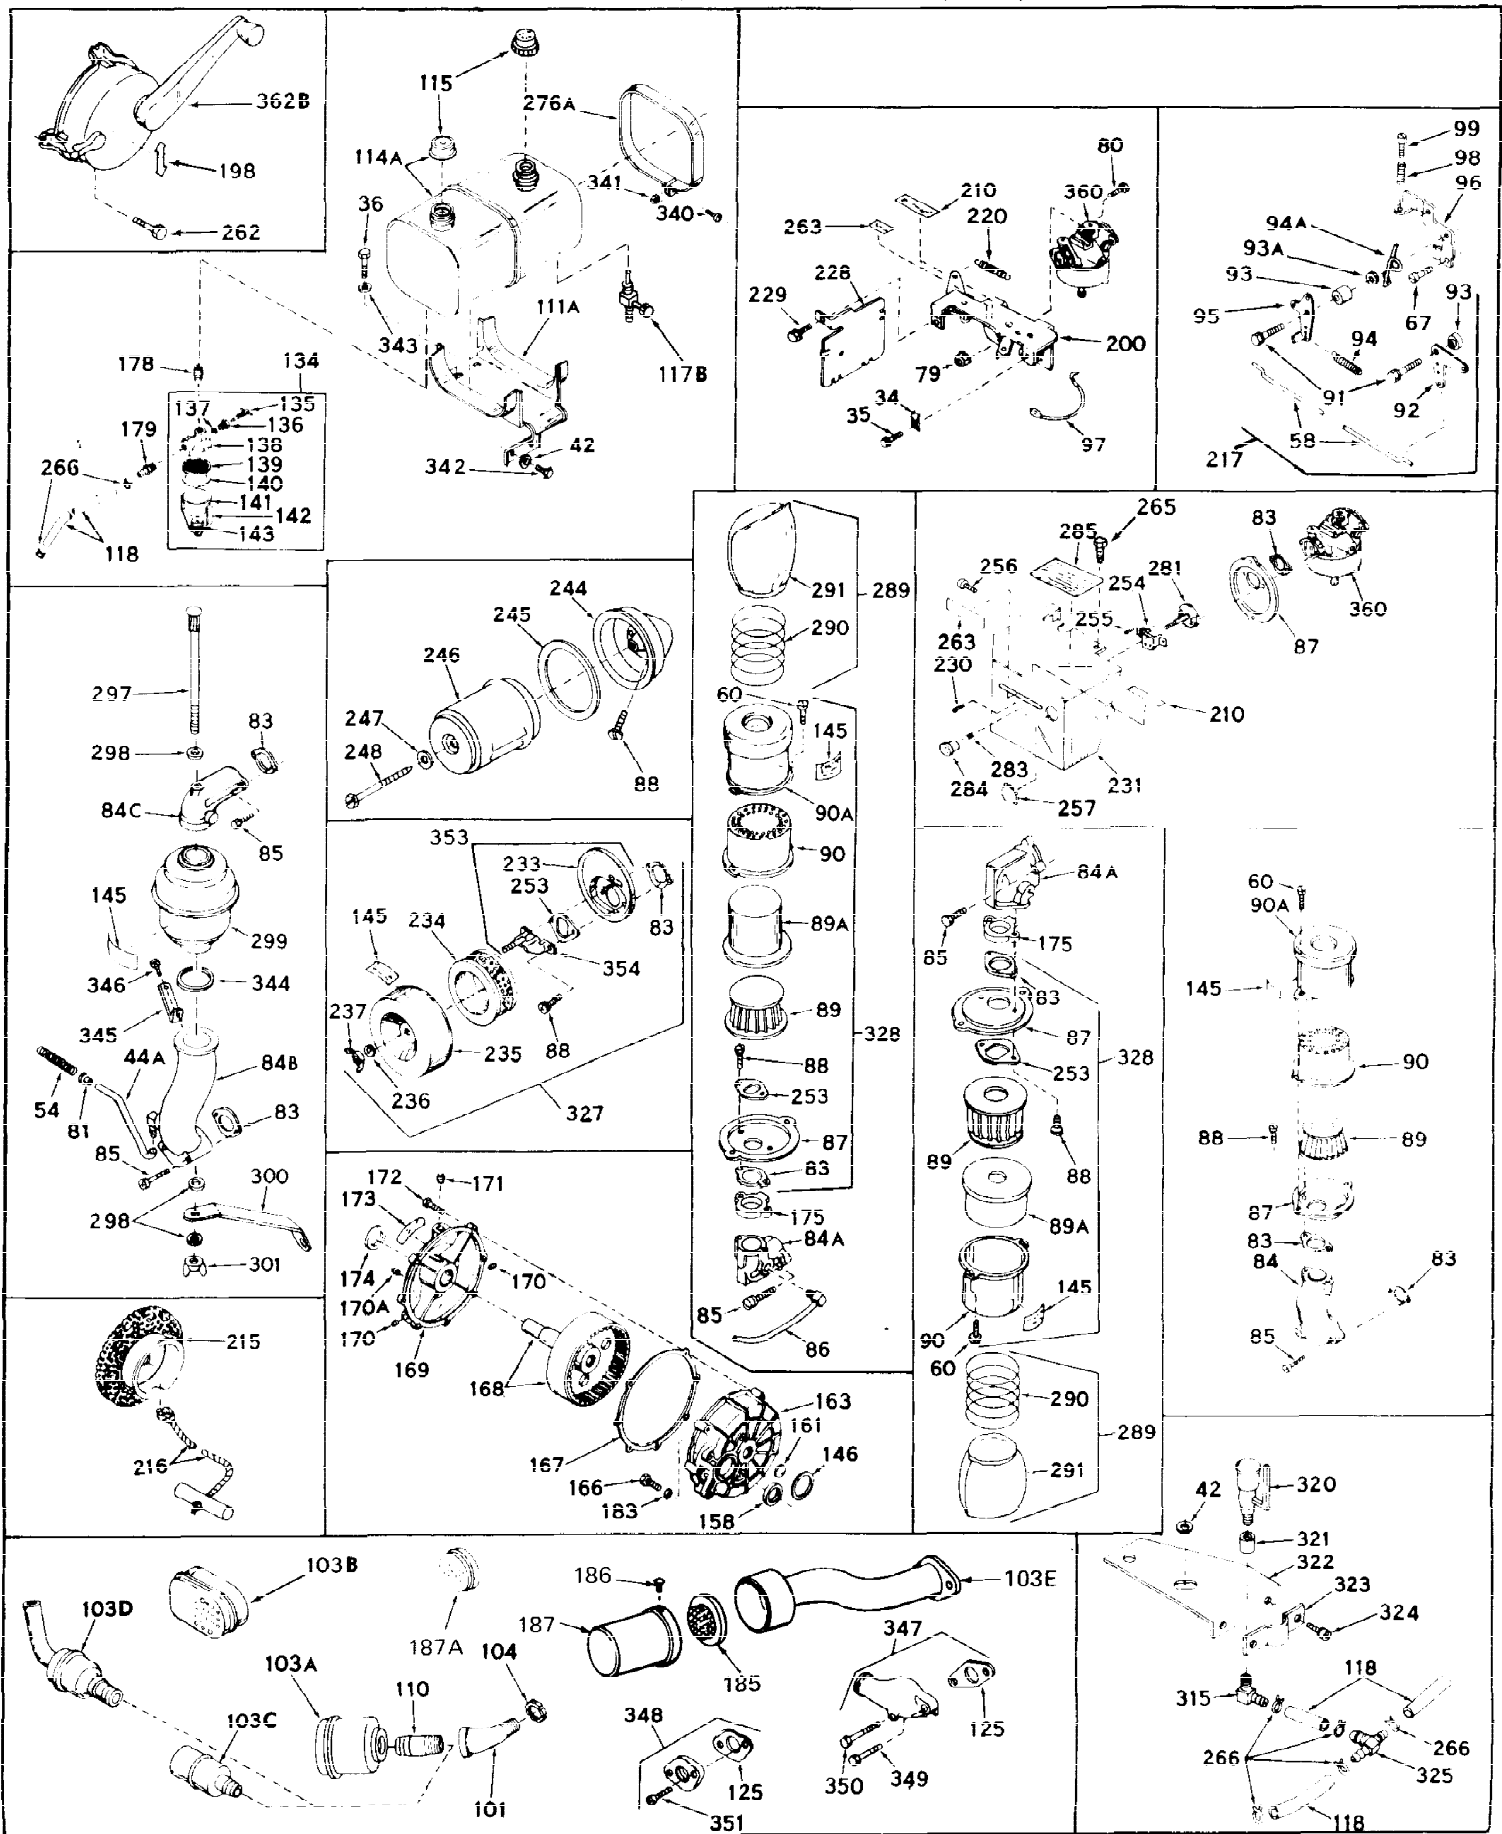

Ref #	Part Number	Qty	Description
34	27793	0	Clip, Conduit
35	28942	0	Screw
36	650694	0	Screw, Hex hd. cap, 5/16-18 x 2
36	650695	0	Screw, Hex hd. cap, 5/16-18 x 2-1/4 (Grade 8
36	650697	0	Screw, Hex hd. cap, 5/16-18 x 2-1/2
42	26073	0	Washer, Connecting rod bolt
54	28819	0	Spring, Fuel line
54	31778	0	Spring, Coil
60	650152	0	Screw
67	650399	0	Screw, Phil. fil. hd. Sems, 10-32 x 5/8
79	29752	0	Nut
80	650572	0	Screw
83	27272	0	Gasket, Air cleaner
85	29786	0	Screw
85	650163	0	Screw, Fil. hd. Sems, 10-32 x 7/8
85	650416	0	Screw, Rd. hd. Sems, 10-32 x 1
85	650605	0	Screw
87	31691	0	Bracket, Air cleaner
88	28820	0	Screw
88	650399	0	Screw, Phil. fil. hd. Sems, 10-32 x 5/8
88	650521	0	Screw
89A	31700	0	Element, Air cleaner
90	31692	0	Body, Air cleaner
91	30312	0	Screw, Hex washer hd. Sems, 10-32 x 1/2
98	28569	0	Spring, Compression
98	32924	0	Spring, Compression
99	29500	0	Screw, Fil. hd. mach., Sems, 8-32 x 3/4
99	650223	0	Screw, Fil. slotted hd. Sems, 8-32 x 5/8
99	650688	0	Screw, Hex hd., 10-32 x 1-5/16" (Drilled
101	30209	0	Elbow, Exhaust (45ø)
103A	29633	0	Muffler
104	28443	0	Nut, Conduit (1/8" thick)
104	32862	0	Nut, Conduit (1/4" thick)
110	30244	0	Nipple, Exhaust pipe (2-1/2")
115	32387A	0	Cap, Fuel filler (Charcoal Plastic) (Spurt
115	33032	0	Cap, Fuel filler (Red Plastic) (Spurt
118	29774	0	Line, Fuel (Braided 8.25")
118	30705	0	Line, Fuel (Braided 16")
118	30962	0	Line, Fuel (Braided 32")
125	27930	0	Gasket, Exhaust
145	31871	0	Decal, Air cleaner
146	28451	0	Gasket, Housing
171	24590	0	Plug, Pipe
215	28301	0	Pulley, Starter
216	590343	0	Rope & Handle Assy., Starter
228	30820	0	Baffle, Heat
229	28942	0	Screw
230	650257	0	Screw, Pan hd. Sems, 8-32 x 5/16
253	30767	0	Spacer, Air cleaner
255	28820	0	Screw
256	650760	0	Screw
257	31291	0	Plug, Cover
262	29716	0	Screw
265	650701	0	Screw, Hex washer hd. shakeproof,
266	26460	0	Clamp, Fuel line