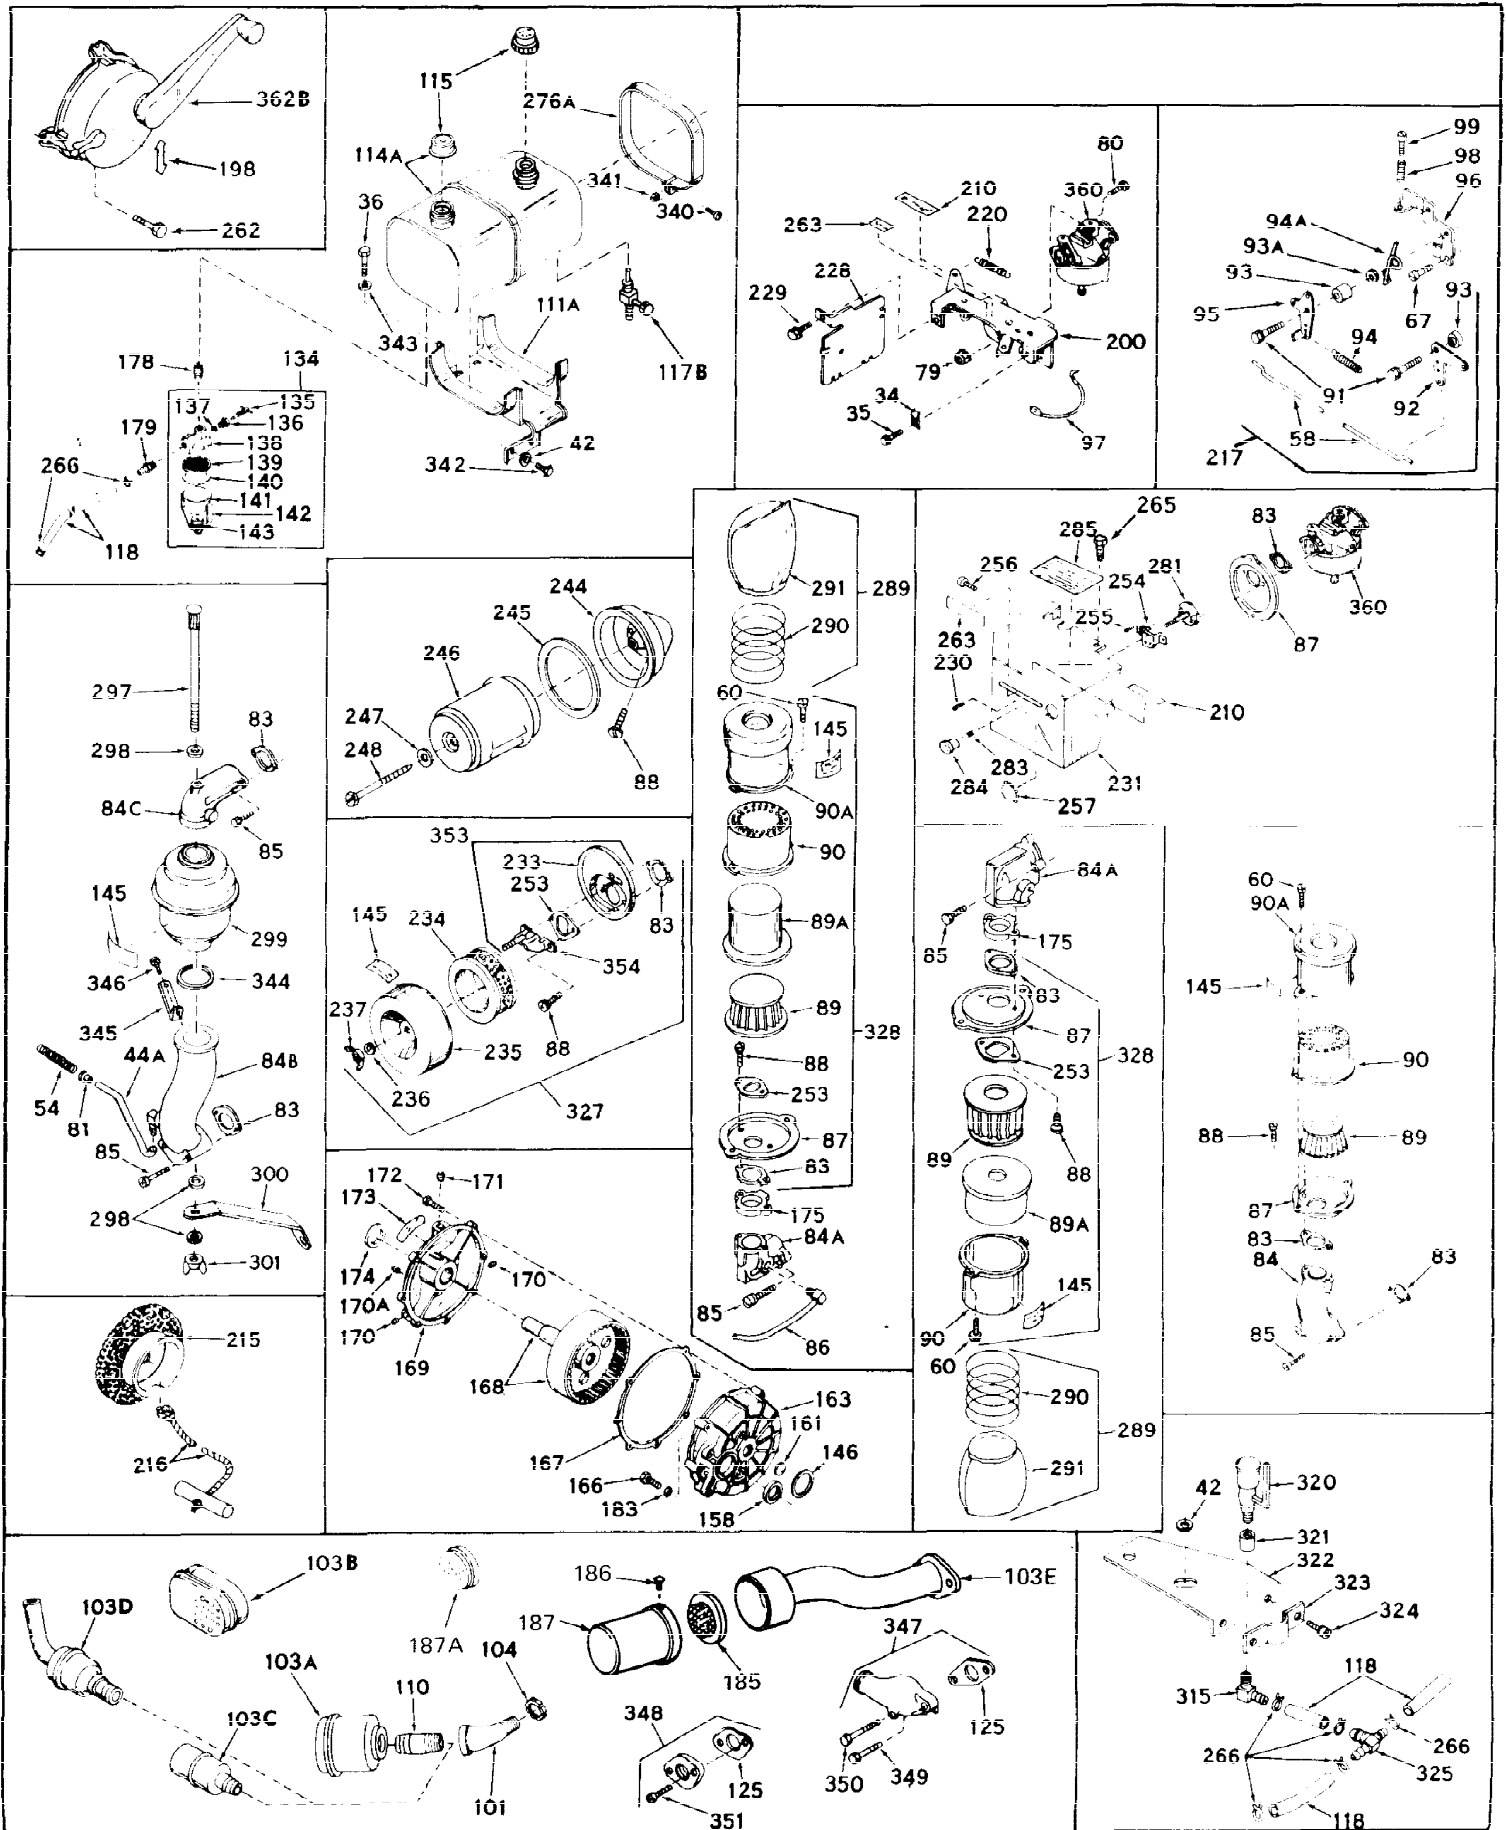

Ref #	Part Number	Qty	Description
34	27793	0	Clip, Conduit
35	28942	0	Screw
36	650694	0	Screw, Hex hd. cap, 5/16-18 x 2
36	650695	0	Screw, Hex hd. cap, 5/16-18 x 2-1/4 (Grade 8)
36	650697	0	Screw, Hex hd. cap, 5/16-18 x 2-1/2
42	26073	0	Washer, Connecting rod bolt
54	28819	0	Spring, Fuel line
54	31778	0	Spring, Coil
60	650152	0	Screw
67	650399	0	Screw, Phil. fil. hd. Sems, 10-32 x 5/8
79	29752	0	Nut
80	650572	0	Screw
83	27272	0	Gasket, Air cleaner
85	29786	0	Screw
85	650163	0	Screw, Fil. hd. Sems, 10-32 x 7/8
85	650416	0	Screw, Rd. hd. Sems, 10-32 x 1
85	650605	0	Screw
87	31691	0	Bracket, Air cleaner
88	28820	0	Screw
88	650399	0	Screw, Phil. fil. hd. Sems, 10-32 x 5/8
88	650521	0	Screw
89A	31700	0	Element, Air cleaner
90	31692	0	Body, Air cleaner
91	30312	0	Screw, Hex washer hd. Sems, 10-32 x 1/2
98	28569	0	Spring, Compression
98	32924	0	Spring, Compression
99	29500	0	Screw, Fil. hd. mach., Sems, 8-32 x 3/4
99	650223	0	Screw, Fil. slotted hd. Sems, 8-32 x 5/8
99	650688	0	Screw, Hex hd., 10-32 x 1-5/16" (Drilled)
101	30209	0	Elbow, Exhaust (45°)
103A	29633	0	Muffler
104	28443	0	Nut, Conduit (1/8" thick)
104	32862	0	Nut, Conduit (1/4" thick)
110	30244	0	Nipple, Exhaust pipe (2-1/2")
115	32387A	0	Cap, Fuel filler (Charcoal Plastic) (Spurt)
115	33032	0	Cap, Fuel filler (Red Plastic) (Spurt)
118	29774	0	Line, Fuel (Braided 8.25")
118	30705	0	Line, Fuel (Braided 16")
118	30962	0	Line, Fuel (Braided 32")
125	27930	0	Gasket, Exhaust
145	31871	0	Decal, Air cleaner
146	28451	0	Gasket, Housing
171	24590	0	Plug, Pipe
215	28301	0	Pulley, Starter
216	590343	0	Rope & Handle Assy., Starter
228	30820	0	Baffle, Heat
229	28942	0	Screw
230	650257	0	Screw, Pan hd. Sems, 8-32 x 5/16
253	30767	0	Spacer, Air cleaner
255	28820	0	Screw
256	650760	0	Screw
257	31291	0	Plug, Cover
262	29716	0	Screw
265	650701	0	Screw, Hex washer hd. shakeproof,
266	26460	0	Clamp, Fuel line