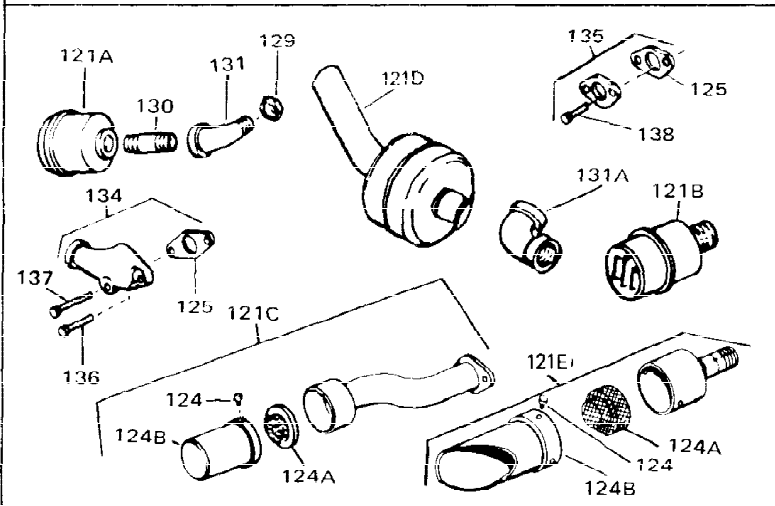

Ref #	Part Number	Qty	Description
35	26073	0	Washer, Connecting rod bolt
35	650570	0	Washer, Flat
35	650691	0	Washer, Flat
36	650694A	0	Screw, Hex flange hd., 5/16-18 x 2
36	650695A	0	Screw, Hex flange hd., 5/16-18 x 2-1/4
36	650697A	0	Screw, Hex flange hd., 5/16-18 x 2-1/2
38	27896	0	Gasket, Breather cover
43	27627	0	Tube, Breather
81	28820	0	Screw
81	30196	0	Screw
81	650521	0	Screw
82	27272	0	Gasket, Air cleaner
84A	31700	0	Element, Air cleaner
86A	34697	0	Elbow, Air cleaner
89A	730128	0	Cleaner Assy., Air
111A	33353	0	Bracket, Lower fuel tank
112A	33352A	0	Bracket, Upper fuel tank
113	650561	0	Screw
113A	650273	0	Screw
117B	33053	0	Valve, Fuel strainer & shut-off
118	33679	0	Bushing, Fuel fitting
121E	391026	0	Muffler
121A	29633	0	Muffler
124A	33171	0	Screen, Muffler
124B	33185	0	Cover & Tube, Muffler
124	650578	0	Screw
125	27930	0	Gasket, Exhaust
129	32862	0	Nut, Conduit (1/4" thick)
130	30244	0	Nipple, Exhaust pipe (2-1/2")
131	30209	0	Elbow, Exhaust (45°)
134	31288	0	Muffler Adapter Kit
135	730130	0	Muffler Adapter Kit
136	6021A	0	Screw, Hex flange hd., 5/16-18 x 1-1/2
137	650697A	0	Screw, Hex flange hd., 5/16-18 x 2-1/2
138	30196	0	Screw
233	34819	0	Elbow Assy., Air cleaner
234	730561	0	Air Cleaner Kit, Dual Element upright,
273	650687	0	Screw, Pan hd. self-tap, 10-32 x 5/16