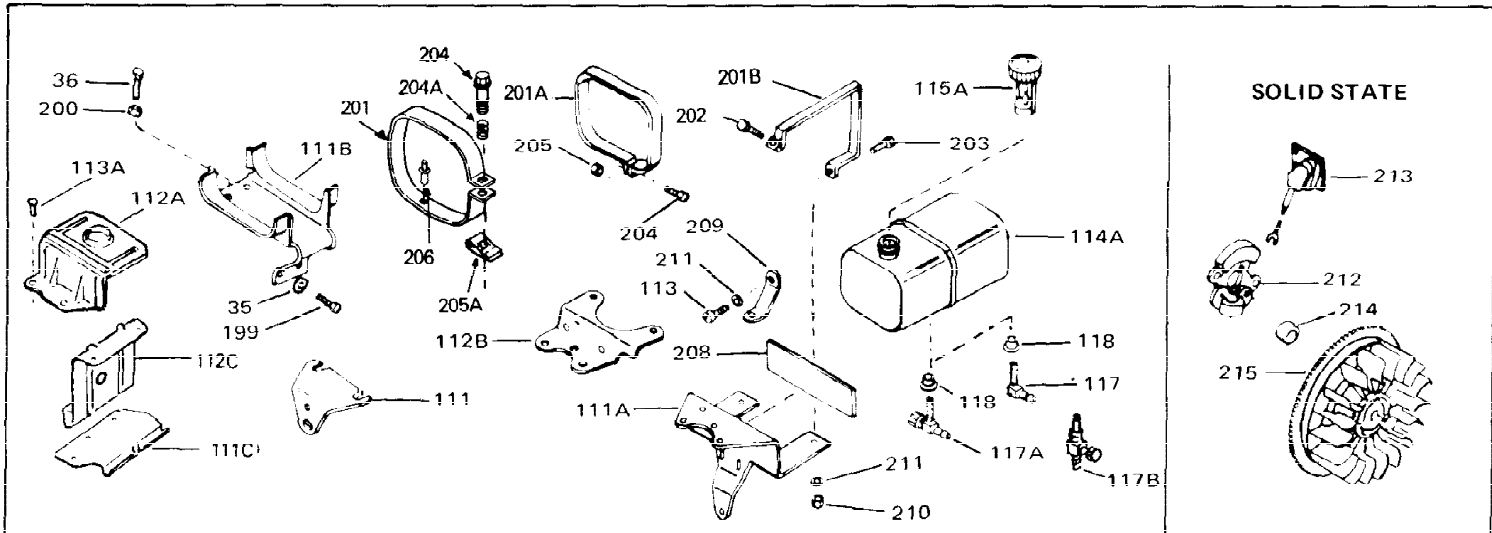

Ref #	Part Number	Qty	Description
35	26073	0	Washer, Connecting rod bolt
35	650570	0	Washer, Flat
35	650691	0	Washer, Flat
36	650694A	0	Screw, Hex flange hd., 5/16-18 x 2
36	650695A	0	Screw, Hex flange hd., 5/16-18 x 2-1/4
36	650697A	0	Screw, Hex flange hd., 5/16-18 x 2-1/2
38	27896	0	Gasket, Breather cover
43	27627	0	Tube, Breather
81	28820	0	Screw
81	30196	0	Screw
81	650521	0	Screw
82	27272	0	Gasket, Air cleaner
84A	31700	0	Element, Air cleaner
86A	34697	0	Elbow, Air cleaner
89A	730128	0	Cleaner Assy., Air
111A	33353	0	Bracket, Lower fuel tank
112A	33352A	0	Bracket, Upper fuel tank
113	650561	0	Screw
113A	650273	0	Screw
117B	33053	0	Valve, Fuel strainer & shut-off
118	33679	0	Bushing, Fuel fitting
121E	391026	0	Muffler
121A	29633	0	Muffler
124A	33171	0	Screen, Muffler
124B	33185	0	Cover & Tube, Muffler
124	650578	0	Screw
125	27930	0	Gasket, Exhaust
129	32862	0	Nut, Conduit (1/4" thick)
130	30244	0	Nipple, Exhaust pipe (2-1/2")
131	30209	0	Elbow, Exhaust (45°)
134	31288	0	Muffler Adapter Kit
135	730130	0	Muffler Adapter Kit
136	6021A	0	Screw, Hex flange hd., 5/16-18 x 1-1/2
137	650697A	0	Screw, Hex flange hd., 5/16-18 x 2-1/2
138	30196	0	Screw
233	34819	0	Elbow Assy., Air cleaner
234	730561	0	Air Cleaner Kit, Dual Element upright,
273	650687	0	Screw, Pan hd. self-tap, 10-32 x 5/16