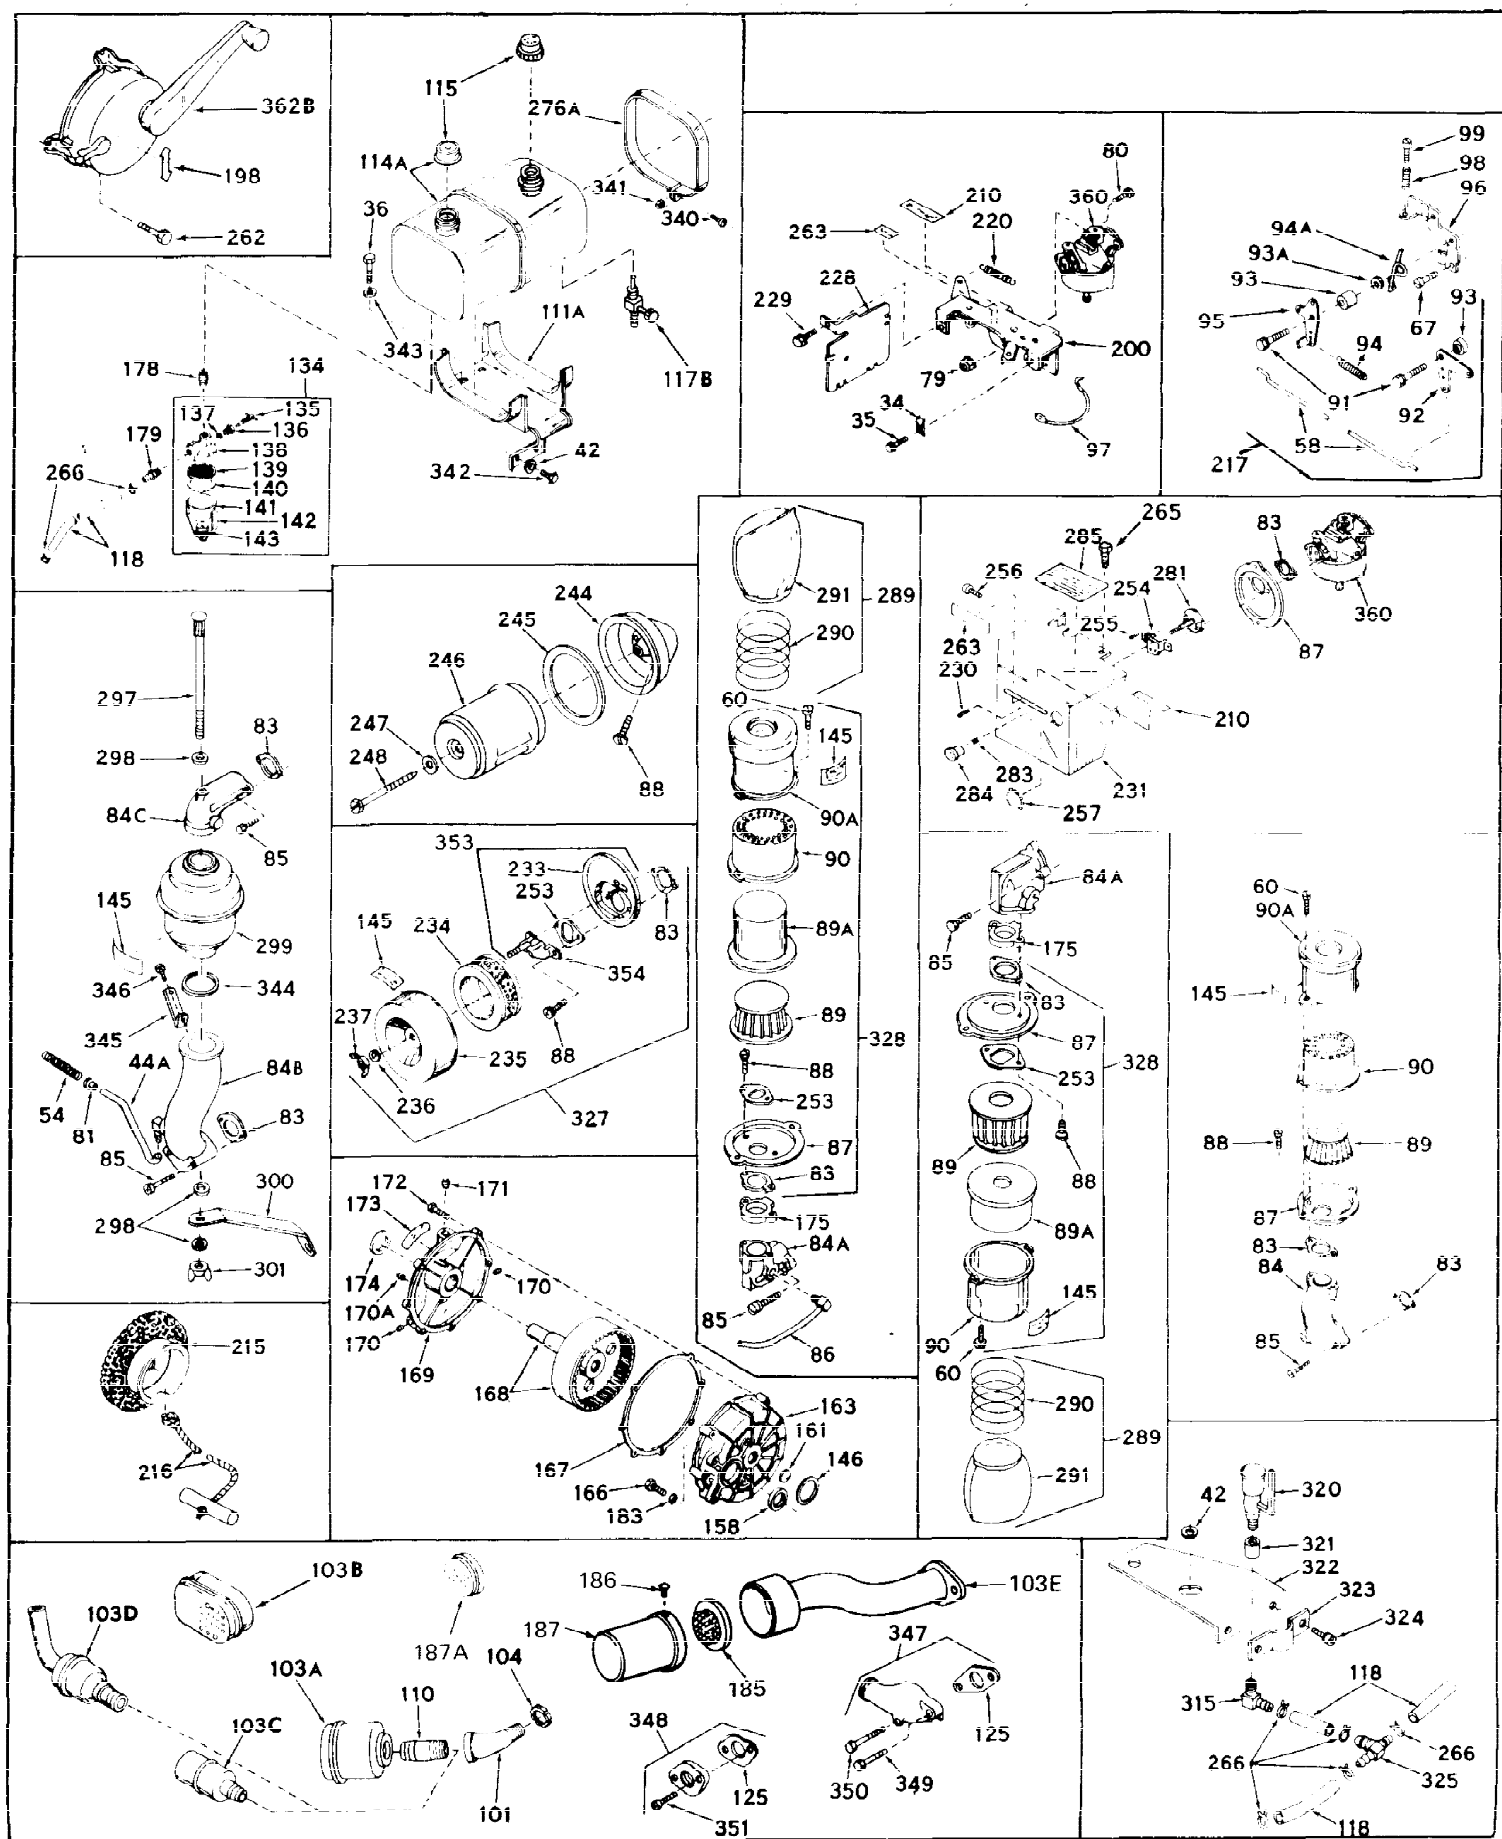

Ref #	Part Number	Qty	Description
34	27793	0	Clip, Conduit
35	28942	0	Screw
36	650694	0	Screw, Hex hd. cap, 5/16-18 x 2
36	650695	0	Screw, Hex hd. cap, 5/16-18 x 2-1/4 (Grade 8
36	650697	0	Screw, Hex hd. cap, 5/16-18 x 2-1/2
42	26073	0	Washer, Connecting rod bolt
54	28819	0	Spring, Fuel line
54	31778	0	Spring, Coil
60	650152	0	Screw
67	650399	0	Screw, Phil. fil. hd. Sems, 10-32 x 5/8
79	29752	0	Nut
80	650572	0	Screw
83	27272	0	Gasket, Air cleaner
85	29786	0	Screw
85	650163	0	Screw, Fil. hd. Sems, 10-32 x 7/8
85	650416	0	Screw, Rd. hd. Sems, 10-32 x 1
85	650605	0	Screw
87	31691	0	Bracket, Air cleaner
88	28820	0	Screw
88	650399	0	Screw, Phil. fil. hd. Sems, 10-32 x 5/8
88	650521	0	Screw
89A	31700	0	Element, Air cleaner
90	31692	0	Body, Air cleaner
91	30312	0	Screw, Hex washer hd. Sems, 10-32 x 1/2
98	28569	0	Spring, Compression
98	32924	0	Spring, Compression
99	29500	0	Screw, Fil. hd. mach., Sems, 8-32 x 3/4
99	650223	0	Screw, Fil. slotted hd. Sems, 8-32 x 5/8
99	650688	0	Screw, Hex hd., 10-32 x 1-5/16" (Drilled
104	28443	0	Nut, Conduit (1/8" thick)
104	32862	0	Nut, Conduit (1/4" thick)
115	32387A	0	Cap, Fuel filler (Charcoal Plastic) (Spurt
115	33032	0	Cap, Fuel filler (Red Plastic) (Spurt
118	29774	0	Line, Fuel (Braided 8.25")
118	30705	0	Line, Fuel (Braided 16")
118	30962	0	Line, Fuel (Braided 32")
125	27930	0	Gasket, Exhaust
145	31871	0	Decal, Air cleaner
146	28451	0	Gasket, Housing
171	24590	0	Plug, Pipe
215	28301	0	Pulley, Starter
216	590343	0	Rope & Handle Assy., Starter
228	30820	0	Baffle, Heat
229	28942	0	Screw
230	650257	0	Screw, Pan hd. Sems, 8-32 x 5/16
253	30767	0	Spacer, Air cleaner
255	28820	0	Screw
256	650760	0	Screw
257	31291	0	Plug, Cover
262	29716	0	Screw
265	650701	0	Screw, Hex washer hd. shakeproof,
266	26460	0	Clamp, Fuel line
289	730512	0	Kit, Pre-cleaner
290	31667	0	Spring, Pre-cleaner bag
291	31668	0	Bag, Pre-cleaner