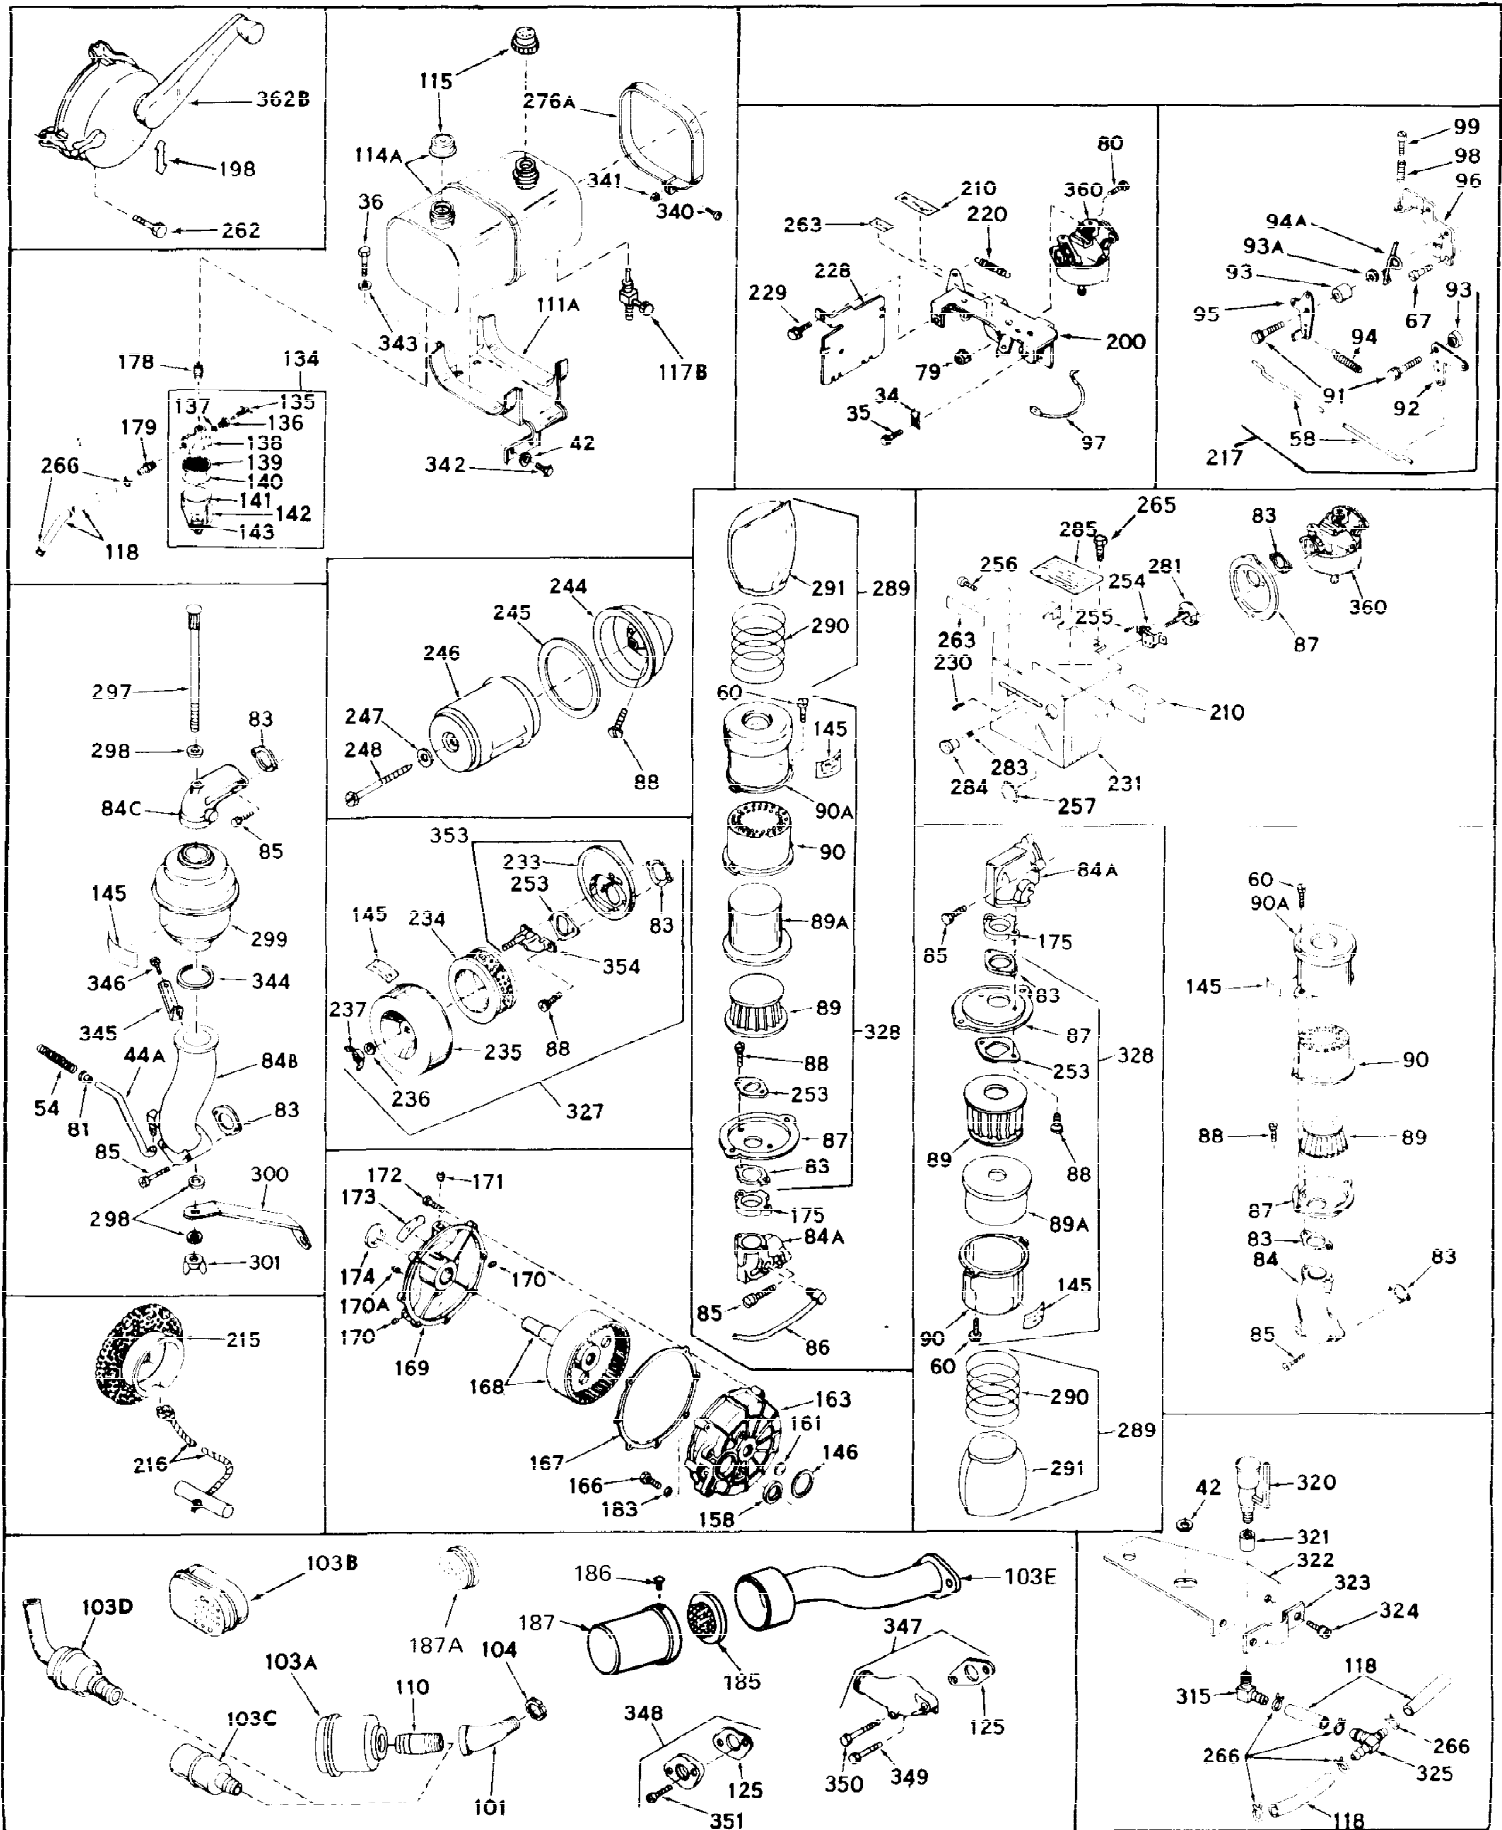

Ref #	Part Number	Qty	Description
34	27793	0	Clip, Conduit
35	28942	0	Screw
36	650694	0	Screw, Hex hd. cap, 5/16-18 x 2
36	650695	0	Screw, Hex hd. cap, 5/16-18 x 2-1/4 (Grade 8
36	650697	0	Screw, Hex hd. cap, 5/16-18 x 2-1/2
42	26073	0	Washer, Connecting rod bolt
54	28819	0	Spring, Fuel line
54	31778	0	Spring, Coil
60	650152	0	Screw
67	650399	0	Screw, Phil. fil. hd. Sems, 10-32 x 5/8
79	29752	0	Nut
80	650572	0	Screw
83	27272	0	Gasket, Air cleaner
85	29786	0	Screw
85	650163	0	Screw, Fil. hd. Sems, 10-32 x 7/8
85	650416	0	Screw, Rd. hd. Sems, 10-32 x 1
85	650605	0	Screw
87	31691	0	Bracket, Air cleaner
88	28820	0	Screw
88	650399	0	Screw, Phil. fil. hd. Sems, 10-32 x 5/8
88	650521	0	Screw
89A	31700	0	Element, Air cleaner
90	31692	0	Body, Air cleaner
91	30312	0	Screw, Hex washer hd. Sems, 10-32 x 1/2
98	28569	0	Spring, Compression
98	32924	0	Spring, Compression
99	29500	0	Screw, Fil. hd. mach., Sems, 8-32 x 3/4
99	650223	0	Screw, Fil. slotted hd. Sems, 8-32 x 5/8
99	650688	0	Screw, Hex hd., 10-32 x 1-5/16" (Drilled
101	30209	0	Elbow, Exhaust (45ø)
103A	29633	0	Muffler
104	28443	0	Nut, Conduit (1/8" thick)
104	32862	0	Nut, Conduit (1/4" thick)
110	30244	0	Nipple, Exhaust pipe (2-1/2")
115	32387A	0	Cap, Fuel filler (Charcoal Plastic) (Spurt
115	33032	0	Cap, Fuel filler (Red Plastic) (Spurt
118	29774	0	Line, Fuel (Braided 8.25")
118	30705	0	Line, Fuel (Braided 16")
118	30962	0	Line, Fuel (Braided 32")
125	27930	0	Gasket, Exhaust
145	31871	0	Decal, Air cleaner
146	28451	0	Gasket, Housing
171	24590	0	Plug, Pipe
215	28301	0	Pulley, Starter
216	590343	0	Rope & Handle Assy., Starter
228	30820	0	Baffle, Heat
229	28942	0	Screw
230	650257	0	Screw, Pan hd. Sems, 8-32 x 5/16
253	30767	0	Spacer, Air cleaner
255	28820	0	Screw
256	650760	0	Screw
257	31291	0	Plug, Cover
262	29716	0	Screw
265	650701	0	Screw, Hex washer hd. shakeproof,
266	26460	0	Clamp, Fuel line