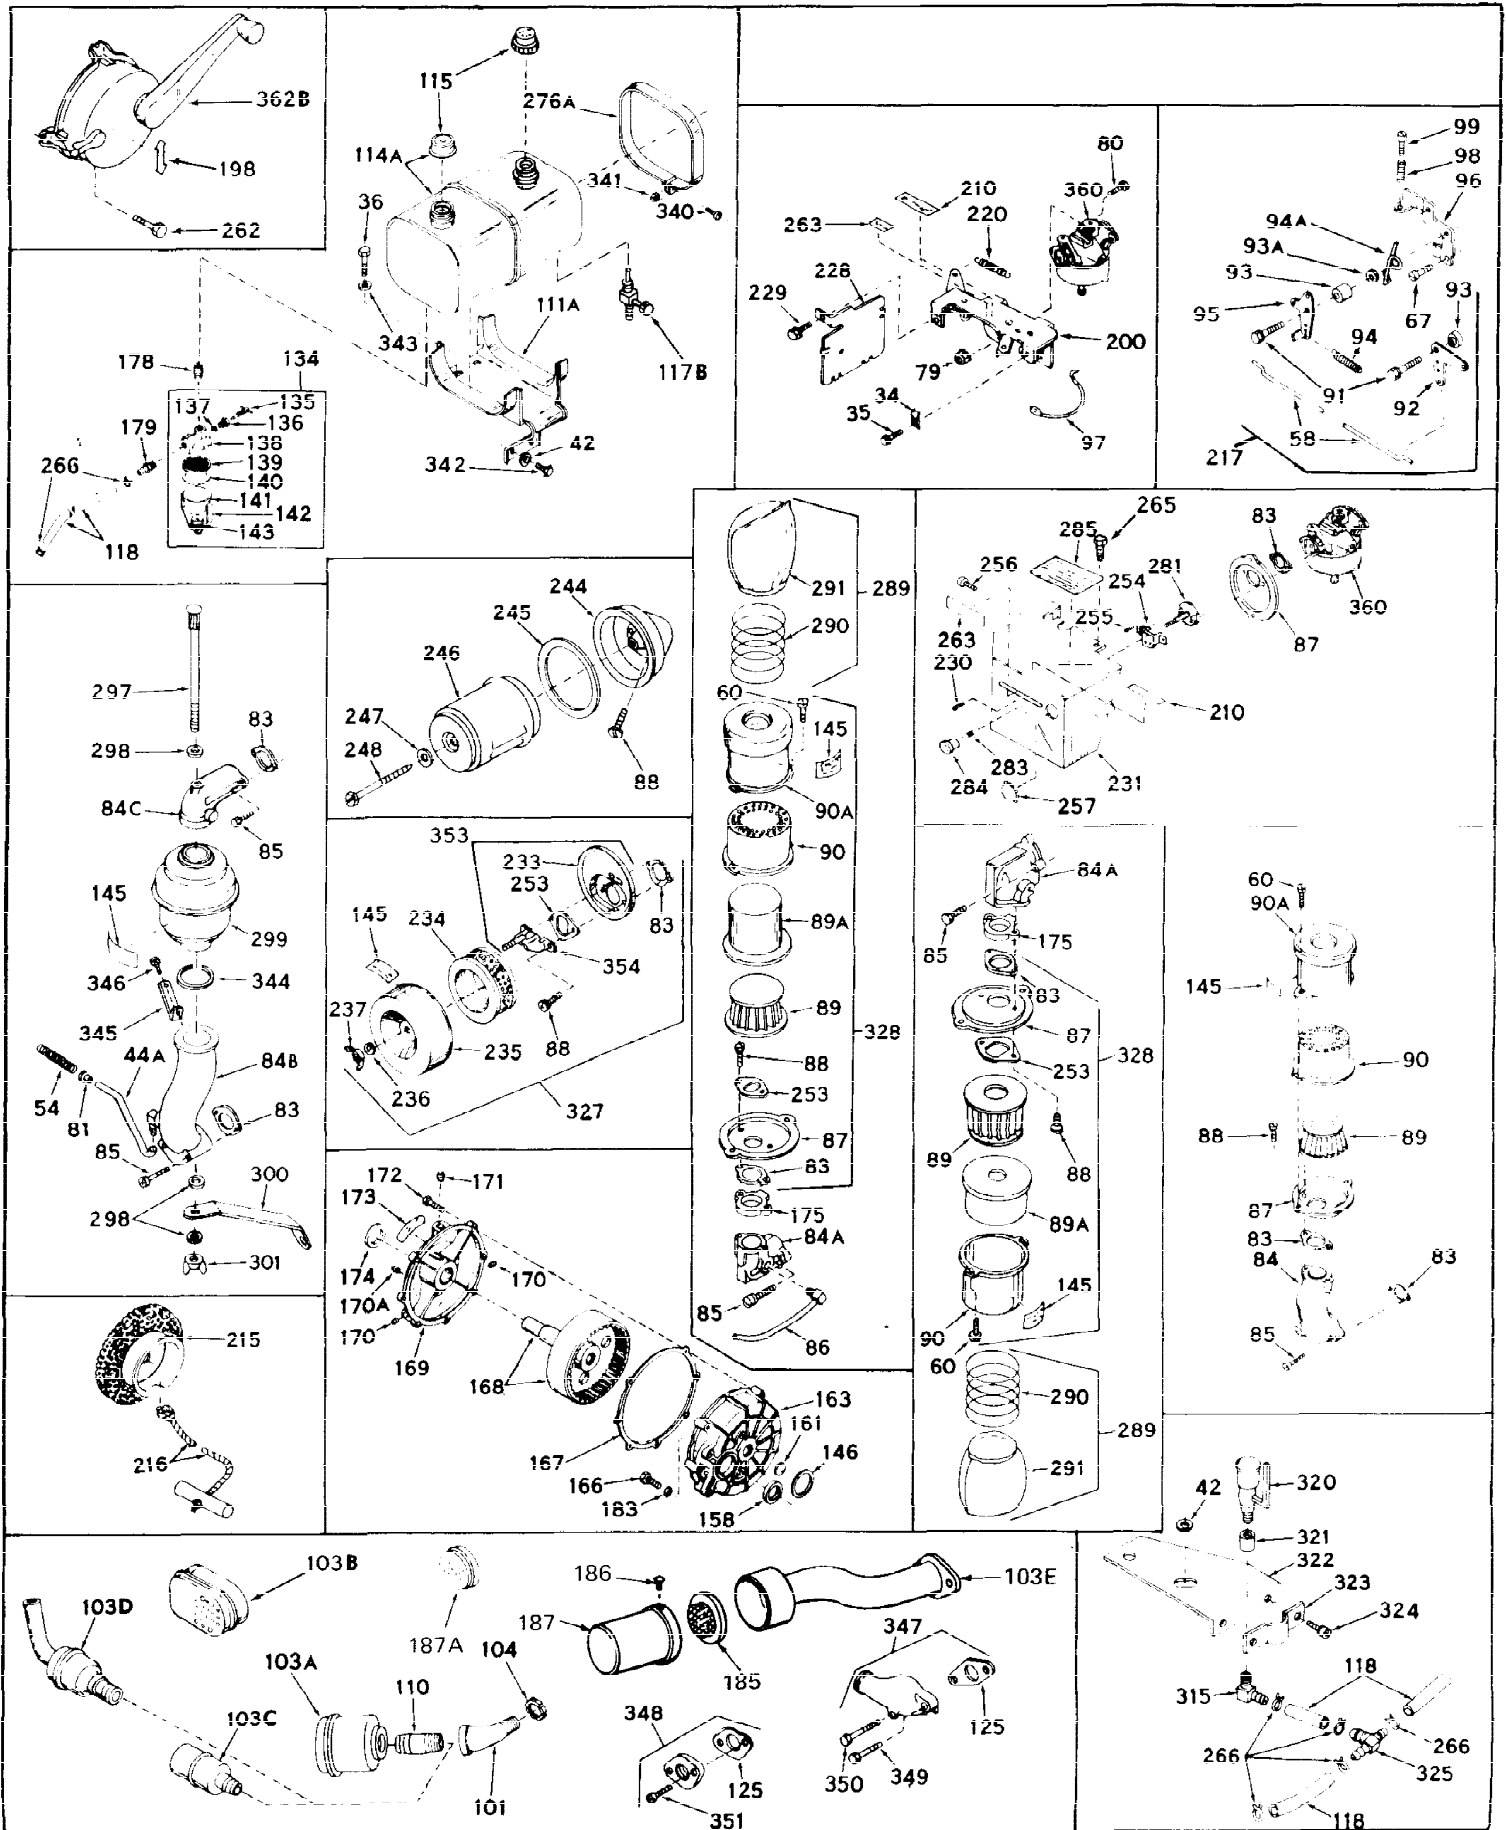

Ref #	Part Number	Qty	Description
34	27793	0	Clip, Conduit
35	28942	0	Screw
36	650694	0	Screw, Hex hd. cap, 5/16-18 x 2
36	650695	0	Screw, Hex hd. cap, 5/16-18 x 2-1/4 (Grade 8
36	650697	0	Screw, Hex hd. cap, 5/16-18 x 2-1/2
42	26073	0	Washer, Connecting rod bolt
54	28819	0	Spring, Fuel line
54	31778	0	Spring, Coil
60	650152	0	Screw
67	650399	0	Screw, Phil. fil. hd. Sems, 10-32 x 5/8
79	29752	0	Nut
80	650572	0	Screw
83	27272	0	Gasket, Air cleaner
85	29786	0	Screw
85	650163	0	Screw, Fil. hd. Sems, 10-32 x 7/8
85	650416	0	Screw, Rd. hd. Sems, 10-32 x 1
85	650605	0	Screw
87	31691	0	Bracket, Air cleaner
88	28820	0	Screw
88	650399	0	Screw, Phil. fil. hd. Sems, 10-32 x 5/8
88	650521	0	Screw
89A	31700	0	Element, Air cleaner
90	31692	0	Body, Air cleaner
91	30312	0	Screw, Hex washer hd. Sems, 10-32 x 1/2
98	28569	0	Spring, Compression
98	32924	0	Spring, Compression
99	29500	0	Screw, Fil. hd. mach., Sems, 8-32 x 3/4
99	650223	0	Screw, Fil. slotted hd. Sems, 8-32 x 5/8
99	650688	0	Screw, Hex hd., 10-32 x 1-5/16" (Drilled
101	30209	0	Elbow, Exhaust (45ø)
103A	29633	0	Muffler
104	28443	0	Nut, Conduit (1/8" thick)
104	32862	0	Nut, Conduit (1/4" thick)
110	30244	0	Nipple, Exhaust pipe (2-1/2")
115	32387A	0	Cap, Fuel filler (Charcoal Plastic) (Spurt
115	33032	0	Cap, Fuel filler (Red Plastic) (Spurt
118	29774	0	Line, Fuel (Braided 8.25")
118	30705	0	Line, Fuel (Braided 16")
118	30962	0	Line, Fuel (Braided 32")
125	27930	0	Gasket, Exhaust
145	31871	0	Decal, Air cleaner
146	28451	0	Gasket, Housing
171	24590	0	Plug, Pipe
215	28301	0	Pulley, Starter
216	590343	0	Rope & Handle Assy., Starter
228	30820	0	Baffle, Heat
229	28942	0	Screw
230	650257	0	Screw, Pan hd. Sems, 8-32 x 5/16
253	30767	0	Spacer, Air cleaner
255	28820	0	Screw
256	650760	0	Screw
257	31291	0	Plug, Cover
262	29716	0	Screw
265	650701	0	Screw, Hex washer hd. shakeproof,
266	26460	0	Clamp, Fuel line