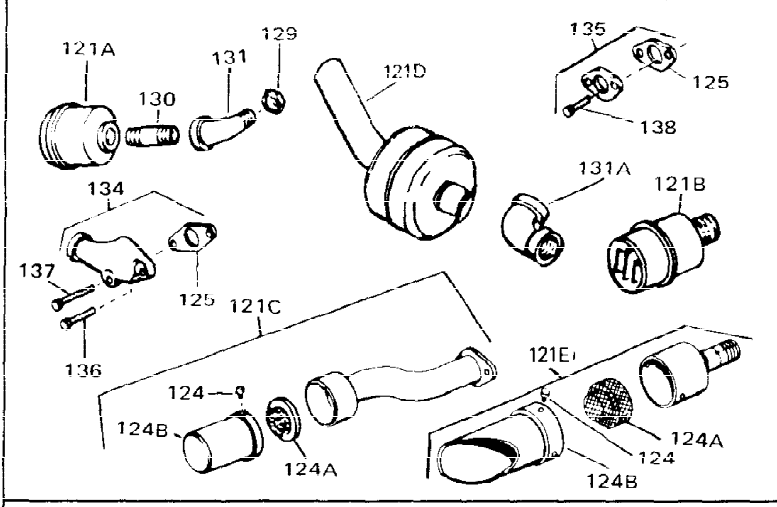

Ref #	Part Number	Qty	Description
35	26073	0	Washer, Connecting rod bolt
35	650570	0	Washer, Flat
35	650691	0	Washer, Flat
36	650694A	0	Screw, Hex flange hd., 5/16-18 x 2
36	650695A	0	Screw, Hex flange hd., 5/16-18 x 2-1/4
36	650697A	0	Screw, Hex flange hd., 5/16-18 x 2-1/2
38	27896	0	Gasket, Breather cover
43	27627	0	Tube, Breather
81	28820	0	Screw
81	30196	0	Screw
81	650521	0	Screw
82	27272	0	Gasket, Air cleaner
86A	34697	0	Elbow, Air cleaner
89A	730128	0	Cleaner Assy., Air
111B	34823	0	Bracket, Lower fuel tank
113	30688	0	Screw, Hex hd. Sems, 1/4-20 x 1/2
114A	33050	0	Tank Assy., Fuel (Dual kerosene & gas) (6
117B	33053	0	Valve, Fuel strainer & shut-off
117A	29683	0	Strainer & Shut-off
121E	391026	0	Muffler
121A	29633	0	Muffler
124A	33171	0	Screen, Muffler
124B	33185	0	Cover & Tube, Muffler
124	650578	0	Screw
125	27930	0	Gasket, Exhaust
129	32862	0	Nut, Conduit (1/4" thick)
130	30244	0	Nipple, Exhaust pipe (2-1/2")
131	30209	0	Elbow, Exhaust (45°)
134	31288	0	Muffler Adapter Kit
135	730130	0	Muffler Adapter Kit
136	6021A	0	Screw, Hex flange hd., 5/16-18 x 1-1/2
137	650697A	0	Screw, Hex flange hd., 5/16-18 x 2-1/2
138	30196	0	Screw
199	29212	0	Screw
200	650570	0	Washer, Flat
201A	31979	0	Strap, Fuel tank
204	650451	0	Screw
205	650456	0	Nut, Lock
233	34819	0	Elbow Assy., Air cleaner
234	730561	0	Air Cleaner Kit, Dual Element upright,
273	650687	0	Screw, Pan hd. self-tap, 10-32 x 5/16