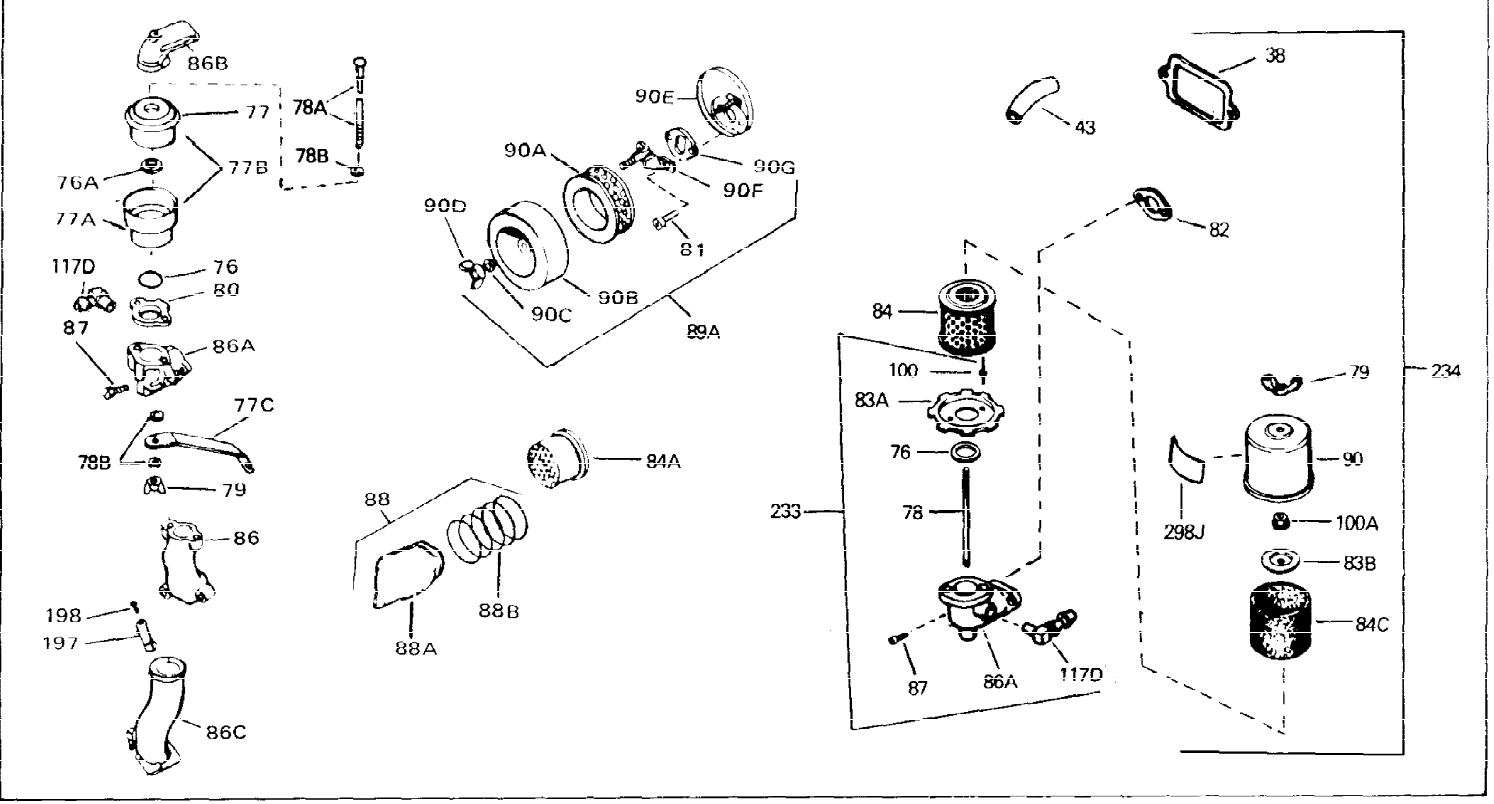

Ref #	Part Number	Qty	Description
35	26073	0	Washer, Connecting rod bolt
35	650570	0	Washer, Flat
35	650691	0	Washer, Flat
36	650694A	0	Screw, Hex flange hd., 5/16-18 x 2
36	650695A	0	Screw, Hex flange hd., 5/16-18 x 2-1/4
36	650697A	0	Screw, Hex flange hd., 5/16-18 x 2-1/2
38	27896	0	Gasket, Breather cover
43	27627	0	Tube, Breather
81	28820	0	Screw
81	30196	0	Screw
81	650521	0	Screw
82	27272	0	Gasket, Air cleaner
86A	34697	0	Elbow, Air cleaner
89A	730128	0	Cleaner Assy., Air
111B	34823	0	Bracket, Lower fuel tank
113	30688	0	Screw, Hex hd. Sems, 1/4-20 x 1/2
114A	33050	0	Tank Assy., Fuel (Dual kerosene & gas) (6
117B	33053	0	Valve, Fuel strainer & shut-off
117A	29683	0	Strainer & Shut-off
121E	391026	0	Muffler
121A	29633	0	Muffler
124A	33171	0	Screen, Muffler
124B	33185	0	Cover & Tube, Muffler
124	650578	0	Screw
125	27930	0	Gasket, Exhaust
129	32862	0	Nut, Conduit (1/4" thick)
130	30244	0	Nipple, Exhaust pipe (2-1/2")
131	30209	0	Elbow, Exhaust (45°)
134	31288	0	Muffler Adapter Kit
135	730130	0	Muffler Adapter Kit
136	6021A	0	Screw, Hex flange hd., 5/16-18 x 1-1/2
137	650697A	0	Screw, Hex flange hd., 5/16-18 x 2-1/2
138	30196	0	Screw
199	29212	0	Screw
200	650570	0	Washer, Flat
201A	31979	0	Strap, Fuel tank
204	650451	0	Screw
205	650456	0	Nut, Lock
233	34819	0	Elbow Assy., Air cleaner
234	730561	0	Air Cleaner Kit, Dual Element upright,
273	650687	0	Screw, Pan hd. self-tap, 10-32 x 5/16