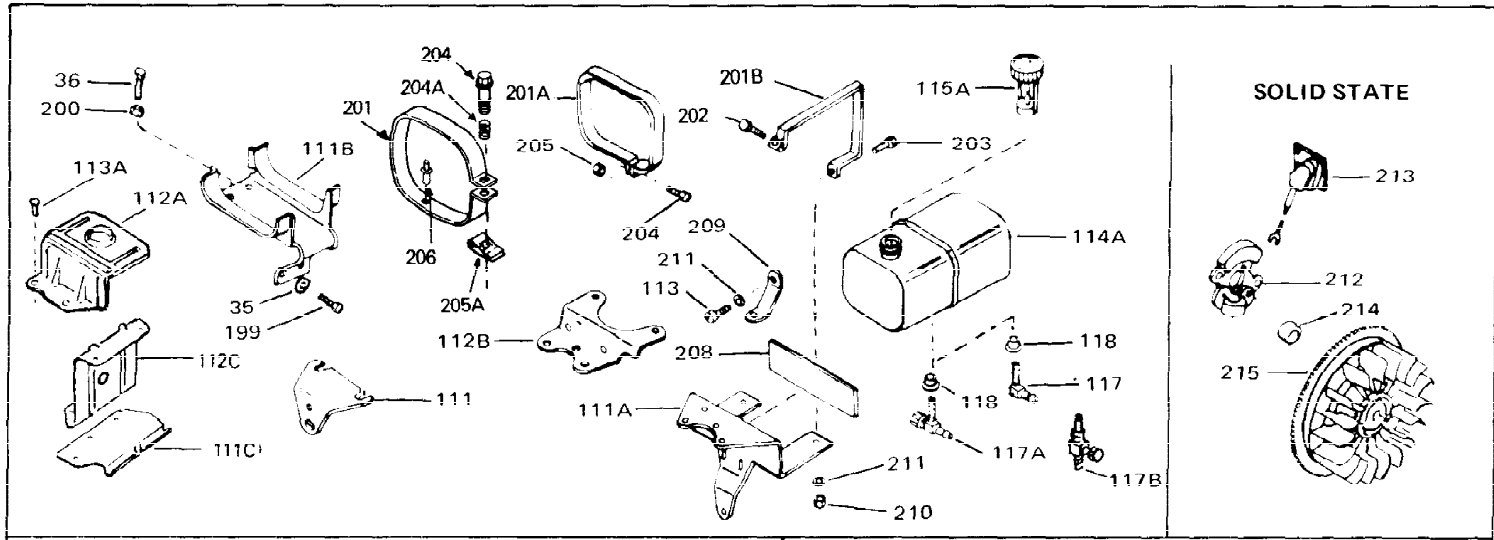

Ref #	Part Number	Qty	Description
35	26073	0	Washer, Connecting rod bolt
35	650570	0	Washer, Flat
35	650691	0	Washer, Flat
36	650694A	0	Screw, Hex flange hd., 5/16-18 x 2
36	650695A	0	Screw, Hex flange hd., 5/16-18 x 2-1/4
36	650697A	0	Screw, Hex flange hd., 5/16-18 x 2-1/2
38	27896	0	Gasket, Breather cover
43	27627	0	Tube, Breather
81	28820	0	Screw
81	30196	0	Screw
81	650521	0	Screw
82	27272	0	Gasket, Air cleaner
86A	34697	0	Elbow, Air cleaner
89A	730128	0	Cleaner Assy., Air
111B	34823	0	Bracket, Lower fuel tank
113	30688	0	Screw, Hex hd. Sems, 1/4-20 x 1/2
114A	33050	0	Tank Assy., Fuel (Dual kerosene & gas) (6
117B	33053	0	Valve, Fuel strainer & shut-off
117A	29683	0	Strainer & Shut-off
121E	391026	0	Muffler
121A	29633	0	Muffler
124A	33171	0	Screen, Muffler
124B	33185	0	Cover & Tube, Muffler
124	650578	0	Screw
125	27930	0	Gasket, Exhaust
129	32862	0	Nut, Conduit (1/4" thick)
130	30244	0	Nipple, Exhaust pipe (2-1/2")
131	30209	0	Elbow, Exhaust (45°)
134	31288	0	Muffler Adapter Kit
135	730130	0	Muffler Adapter Kit
136	6021A	0	Screw, Hex flange hd., 5/16-18 x 1-1/2
137	650697A	0	Screw, Hex flange hd., 5/16-18 x 2-1/2
138	30196	0	Screw
199	29212	0	Screw
200	650570	0	Washer, Flat
201A	31979	0	Strap, Fuel tank
204	650451	0	Screw
205	650456	0	Nut, Lock
233	34819	0	Elbow Assy., Air cleaner
234	730561	0	Air Cleaner Kit, Dual Element upright,
273	650687	0	Screw, Pan hd. self-tap, 10-32 x 5/16