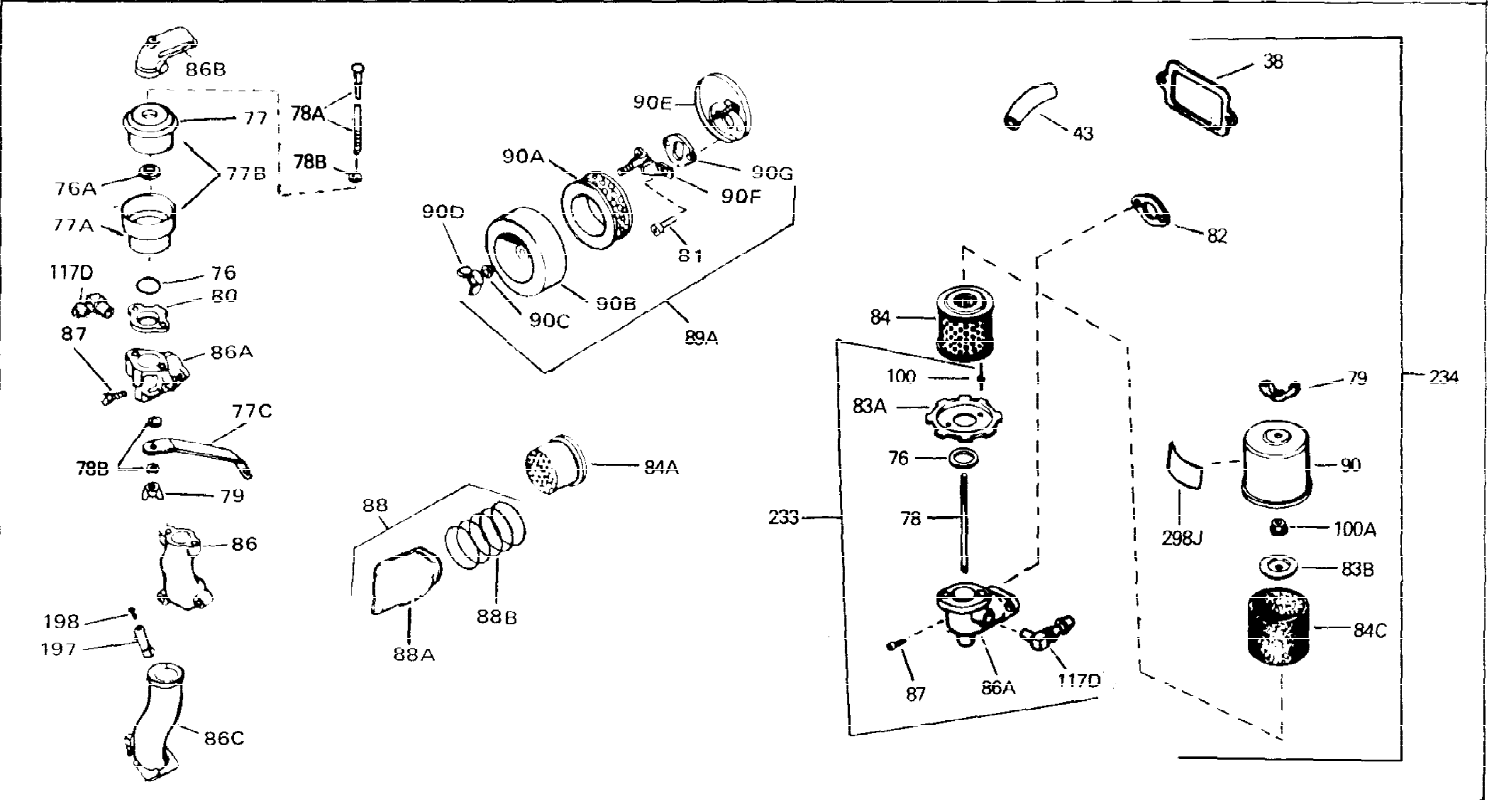

Ref #	Part Number	Qty	Description
35	26073	0	Washer, Connecting rod bolt
35	650570	0	Washer, Flat
35	650691	0	Washer, Flat
36	650694A	0	Screw, Hex flange hd., 5/16-18 x 2
36	650695A	0	Screw, Hex flange hd., 5/16-18 x 2-1/4
36	650697A	0	Screw, Hex flange hd., 5/16-18 x 2-1/2
38	27896	0	Gasket, Breather cover
43	27627	0	Tube, Breather
81	28820	0	Screw
81	30196	0	Screw
81	650521	0	Screw
82	27272	0	Gasket, Air cleaner
86A	34697	0	Elbow, Air cleaner
87	650163	0	Screw, Fil. hd. Sems, 10-32 x 7/8
89A	730128	0	Cleaner Assy., Air
111A	31694	0	Bracket, Fuel tank
113	650561	0	Screw
117B	33053	0	Valve, Fuel strainer & shut-off
117	28584	0	Strainer & Elbow
121B	32985	0	Muffler
121E	391026	0	Muffler
124A	33171	0	Screen, Muffler
124B	33185	0	Cover & Tube, Muffler
124	650578	0	Screw
125	27930	0	Gasket, Exhaust
129	32862	0	Nut, Conduit (1/4" thick)
131	30209	0	Elbow, Exhaust (45°)
134	31288	0	Muffler Adapter Kit
135	730130	0	Muffler Adapter Kit
136	6021A	0	Screw, Hex flange hd., 5/16-18 x 1-1/2
137	650697A	0	Screw, Hex flange hd., 5/16-18 x 2-1/2
138	30196	0	Screw
201B	31697	0	Strap, Fuel tank
202	29212	0	Screw
203	6202	0	Screw
210	29752	0	Nut
233	34819	0	Elbow Assy., Air cleaner
234	730561	0	Air Cleaner Kit, Dual Element upright,
273	650687	0	Screw, Pan hd. self-tap, 10-32 x 5/16