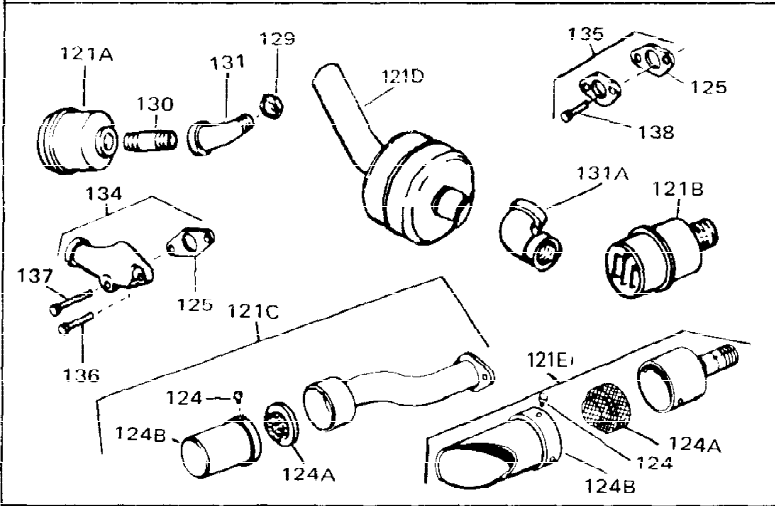

Ref #	Part Number	Qty	Description
35	26073	0	Washer, Connecting rod bolt
35	650570	0	Washer, Flat
35	650691	0	Washer, Flat
36	650694A	0	Screw, Hex flange hd., 5/16-18 x 2
36	650695A	0	Screw, Hex flange hd., 5/16-18 x 2-1/4
36	650697A	0	Screw, Hex flange hd., 5/16-18 x 2-1/2
38	27896	0	Gasket, Breather cover
43	27627	0	Tube, Breather
81	28820	0	Screw
81	30196	0	Screw
81	650521	0	Screw
82	27272	0	Gasket, Air cleaner
86A	34697	0	Elbow, Air cleaner
87	650163	0	Screw, Fil. hd. Sems, 10-32 x 7/8
89A	730128	0	Cleaner Assy., Air
111A	31694	0	Bracket, Fuel tank
113	650561	0	Screw
117B	33053	0	Valve, Fuel strainer & shut-off
117	28584	0	Strainer & Elbow
121B	32985	0	Muffler
121E	391026	0	Muffler
124A	33171	0	Screen, Muffler
124B	33185	0	Cover & Tube, Muffler
124	650578	0	Screw
125	27930	0	Gasket, Exhaust
129	32862	0	Nut, Conduit (1/4" thick)
131	30209	0	Elbow, Exhaust (45°)
134	31288	0	Muffler Adapter Kit
135	730130	0	Muffler Adapter Kit
136	6021A	0	Screw, Hex flange hd., 5/16-18 x 1-1/2
137	650697A	0	Screw, Hex flange hd., 5/16-18 x 2-1/2
138	30196	0	Screw
201B	31697	0	Strap, Fuel tank
202	29212	0	Screw
203	6202	0	Screw
210	29752	0	Nut
233	34819	0	Elbow Assy., Air cleaner
234	730561	0	Air Cleaner Kit, Dual Element upright,
273	650687	0	Screw, Pan hd. self-tap, 10-32 x 5/16