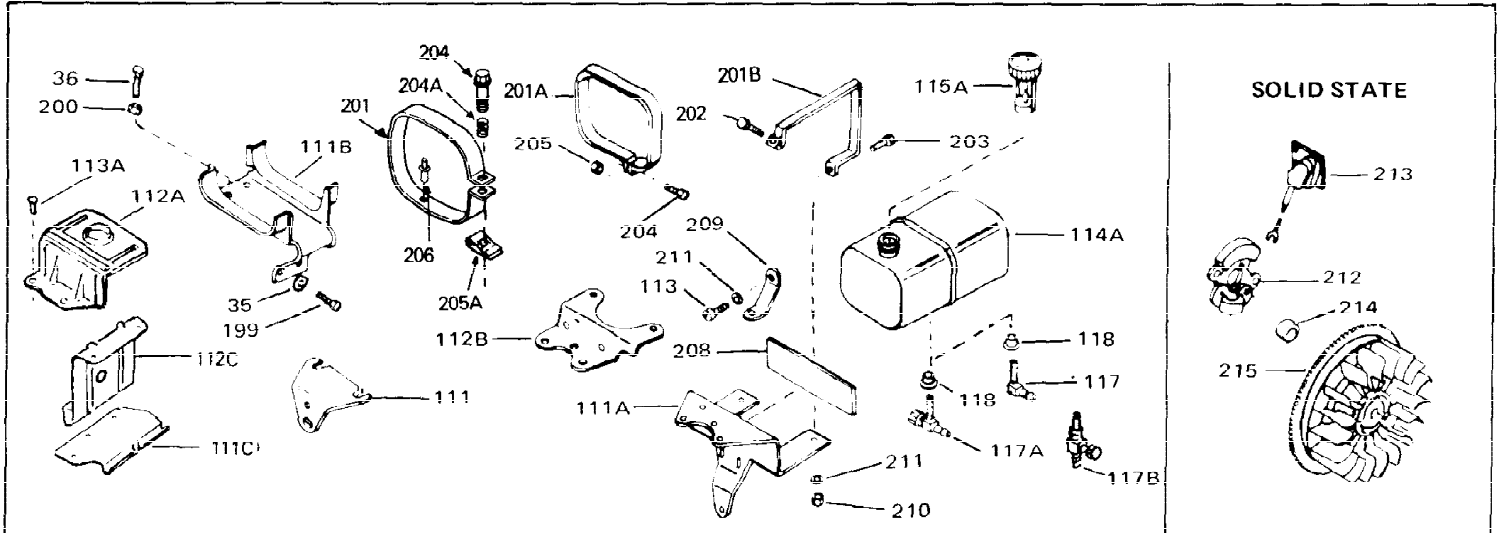

Ref #	Part Number	Qty	Description
35	26073	0	Washer, Connecting rod bolt
35	650570	0	Washer, Flat
35	650691	0	Washer, Flat
36	650694A	0	Screw, Hex flange hd., 5/16-18 x 2
36	650695A	0	Screw, Hex flange hd., 5/16-18 x 2-1/4
36	650697A	0	Screw, Hex flange hd., 5/16-18 x 2-1/2
38	27896	0	Gasket, Breather cover
43	27627	0	Tube, Breather
81	28820	0	Screw
81	30196	0	Screw
81	650521	0	Screw
82	27272	0	Gasket, Air cleaner
86A	34697	0	Elbow, Air cleaner
87	650163	0	Screw, Fil. hd. Sems, 10-32 x 7/8
89A	730128	0	Cleaner Assy., Air
111A	31694	0	Bracket, Fuel tank
113	650561	0	Screw
117B	33053	0	Valve, Fuel strainer & shut-off
117	28584	0	Strainer & Elbow
121B	32985	0	Muffler
121E	391026	0	Muffler
124A	33171	0	Screen, Muffler
124B	33185	0	Cover & Tube, Muffler
124	650578	0	Screw
125	27930	0	Gasket, Exhaust
129	32862	0	Nut, Conduit (1/4" thick)
131	30209	0	Elbow, Exhaust (45°)
134	31288	0	Muffler Adapter Kit
135	730130	0	Muffler Adapter Kit
136	6021A	0	Screw, Hex flange hd., 5/16-18 x 1-1/2
137	650697A	0	Screw, Hex flange hd., 5/16-18 x 2-1/2
138	30196	0	Screw
201B	31697	0	Strap, Fuel tank
202	29212	0	Screw
203	6202	0	Screw
210	29752	0	Nut
233	34819	0	Elbow Assy., Air cleaner
234	730561	0	Air Cleaner Kit, Dual Element upright,
273	650687	0	Screw, Pan hd. self-tap, 10-32 x 5/16