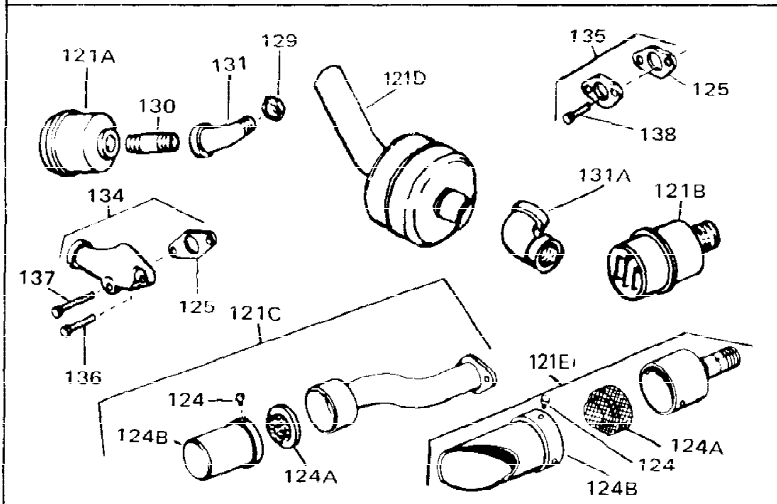

Ref #	Part Number	Qty	Description
35	26073	0	Washer, Connecting rod bolt
35	650570	0	Washer, Flat
35	650691	0	Washer, Flat
36	650694A	0	Screw, Hex flange hd., 5/16-18 x 2
36	650695A	0	Screw, Hex flange hd., 5/16-18 x 2-1/4
36	650697A	0	Screw, Hex flange hd., 5/16-18 x 2-1/2
38	27896	0	Gasket, Breather cover
43	27627	0	Tube, Breather
81	28820	0	Screw
81	30196	0	Screw
81	650521	0	Screw
82	27272	0	Gasket, Air cleaner
84A	31700	0	Element, Air cleaner
86A	34697	0	Elbow, Air cleaner
89A	730128	0	Cleaner Assy., Air
111	33167	0	Bracket, Lower fuel tank
112B	33166A	0	Bracket, Upper fuel tank
113	650561	0	Screw
113A	650665	0	Screw
117B	33053	0	Valve, Fuel strainer & shut-off
121E	391026	0	Muffler
121A	29633	0	Muffler
124A	33171	0	Screen, Muffler
124B	33185	0	Cover & Tube, Muffler
124	650578	0	Screw
125	27930	0	Gasket, Exhaust
129	32862	0	Nut, Conduit (1/4" thick)
130	30244	0	Nipple, Exhaust pipe (2-1/2")
131	30209	0	Elbow, Exhaust (45°)
134	31288	0	Muffler Adapter Kit
135	730130	0	Muffler Adapter Kit
136	6021A	0	Screw, Hex flange hd., 5/16-18 x 1-1/2
137	650697A	0	Screw, Hex flange hd., 5/16-18 x 2-1/2
138	30196	0	Screw
233	34819	0	Elbow Assy., Air cleaner
234	730561	0	Air Cleaner Kit, Dual Element upright,
273	650687	0	Screw, Pan hd. self-tap, 10-32 x 5/16