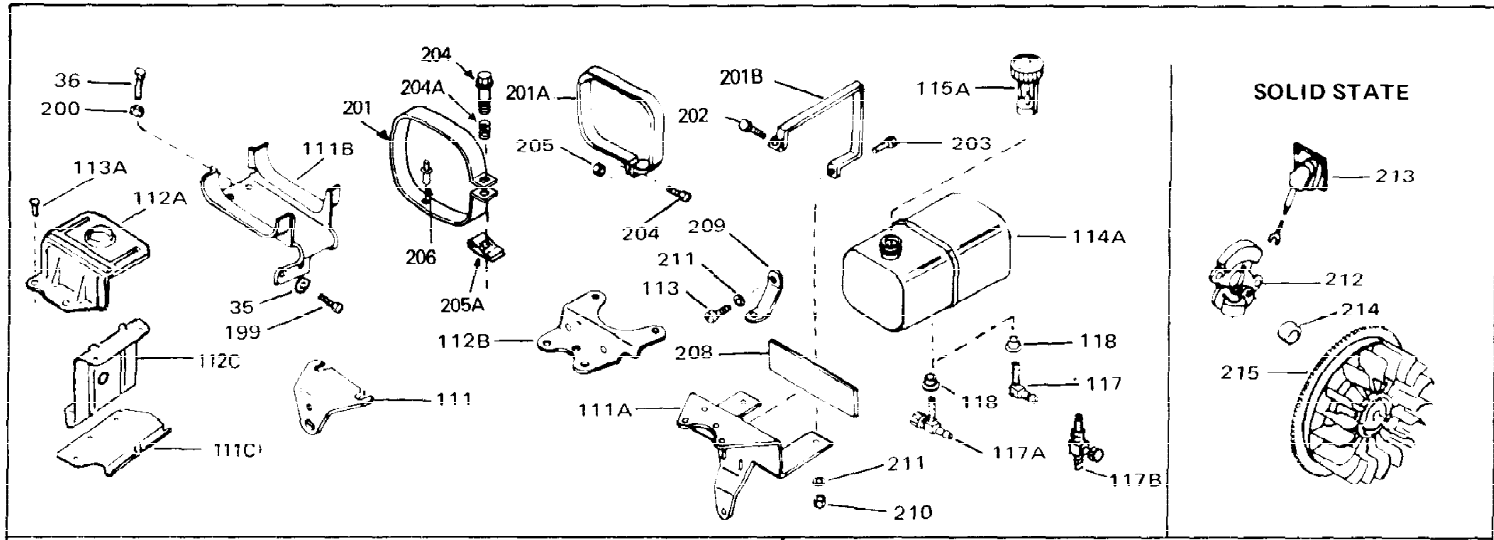

Ref #	Part Number	Qty	Description
35	26073	0	Washer, Connecting rod bolt
35	650570	0	Washer, Flat
35	650691	0	Washer, Flat
36	650694A	0	Screw, Hex flange hd., 5/16-18 x 2
36	650695A	0	Screw, Hex flange hd., 5/16-18 x 2-1/4
36	650697A	0	Screw, Hex flange hd., 5/16-18 x 2-1/2
38	27896	0	Gasket, Breather cover
43	27627	0	Tube, Breather
76A	31480	0	"O" Ring
76	31479	0	Washer, Fiber
77A	31670	0	Bowl, Oil bath cleaner
77B	32561	0	Air cleaner, Oil bath
77	31669	0	Cover, Oil bath cleaner
78B	27183	0	Washer, Fiber
78A	32562	0	Bolt, Air cleaner
79	9577	0	Nut, Wing, 10-24
81	28820	0	Screw
81	30196	0	Screw
81	650521	0	Screw
82	27272	0	Gasket, Air cleaner
86B	32560	0	Elbow, Air cleaner
86A	34697	0	Elbow, Air cleaner
87	29786	0	Screw
89A	730128	0	Cleaner Assy., Air
111	33167	0	Bracket, Lower fuel tank
112B	33166A	0	Bracket, Upper fuel tank
113A	650665	0	Screw
113	650561	0	Screw
117B	33053	0	Valve, Fuel strainer & shut-off
117A	33351	0	Valve, Fuel shut-off
121E	391026	0	Muffler
124	650578	0	Screw
124A	33171	0	Screen, Muffler
124B	33185	0	Cover & Tube, Muffler
125	27930	0	Gasket, Exhaust
134	31288	0	Muffler Adapter Kit
135	730130	0	Muffler Adapter Kit
136	6021A	0	Screw, Hex flange hd., 5/16-18 x 1-1/2
137	650697A	0	Screw, Hex flange hd., 5/16-18 x 2-1/2
138	30196	0	Screw
233	34819	0	Elbow Assy., Air cleaner
234	730561	0	Air Cleaner Kit, Dual Element upright,
273	650687	0	Screw, Pan hd. self-tap, 10-32 x 5/16