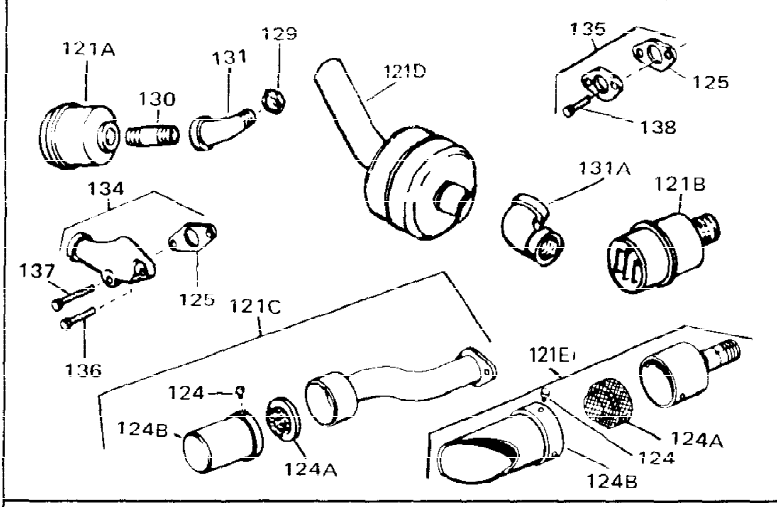

Ref #	Part Number	Qty	Description
35	26073	0	Washer, Connecting rod bolt
35	650570	0	Washer, Flat
35	650691	0	Washer, Flat
36	650694A	0	Screw, Hex flange hd., 5/16-18 x 2
36	650695A	0	Screw, Hex flange hd., 5/16-18 x 2-1/4
36	650697A	0	Screw, Hex flange hd., 5/16-18 x 2-1/2
38	27896	0	Gasket, Breather cover
43	27627	0	Tube, Breather
76A	31480	0	"O" Ring
76	31479	0	Washer, Fiber
77A	31670	0	Bowl, Oil bath cleaner
77B	32561	0	Air cleaner, Oil bath
77	31669	0	Cover, Oil bath cleaner
78B	27183	0	Washer, Fiber
78A	32562	0	Bolt, Air cleaner
79	9577	0	Nut, Wing, 10-24
81	28820	0	Screw
81	30196	0	Screw
81	650521	0	Screw
82	27272	0	Gasket, Air cleaner
86B	32560	0	Elbow, Air cleaner
86A	34697	0	Elbow, Air cleaner
87	29786	0	Screw
89A	730128	0	Cleaner Assy., Air
111	33167	0	Bracket, Lower fuel tank
112B	33166A	0	Bracket, Upper fuel tank
113A	650665	0	Screw
113	650561	0	Screw
117B	33053	0	Valve, Fuel strainer & shut-off
117A	33351	0	Valve, Fuel shut-off
121E	391026	0	Muffler
124	650578	0	Screw
124A	33171	0	Screen, Muffler
124B	33185	0	Cover & Tube, Muffler
125	27930	0	Gasket, Exhaust
134	31288	0	Muffler Adapter Kit
135	730130	0	Muffler Adapter Kit
136	6021A	0	Screw, Hex flange hd., 5/16-18 x 1-1/2
137	650697A	0	Screw, Hex flange hd., 5/16-18 x 2-1/2
138	30196	0	Screw
233	34819	0	Elbow Assy., Air cleaner
234	730561	0	Air Cleaner Kit, Dual Element upright,
273	650687	0	Screw, Pan hd. self-tap, 10-32 x 5/16