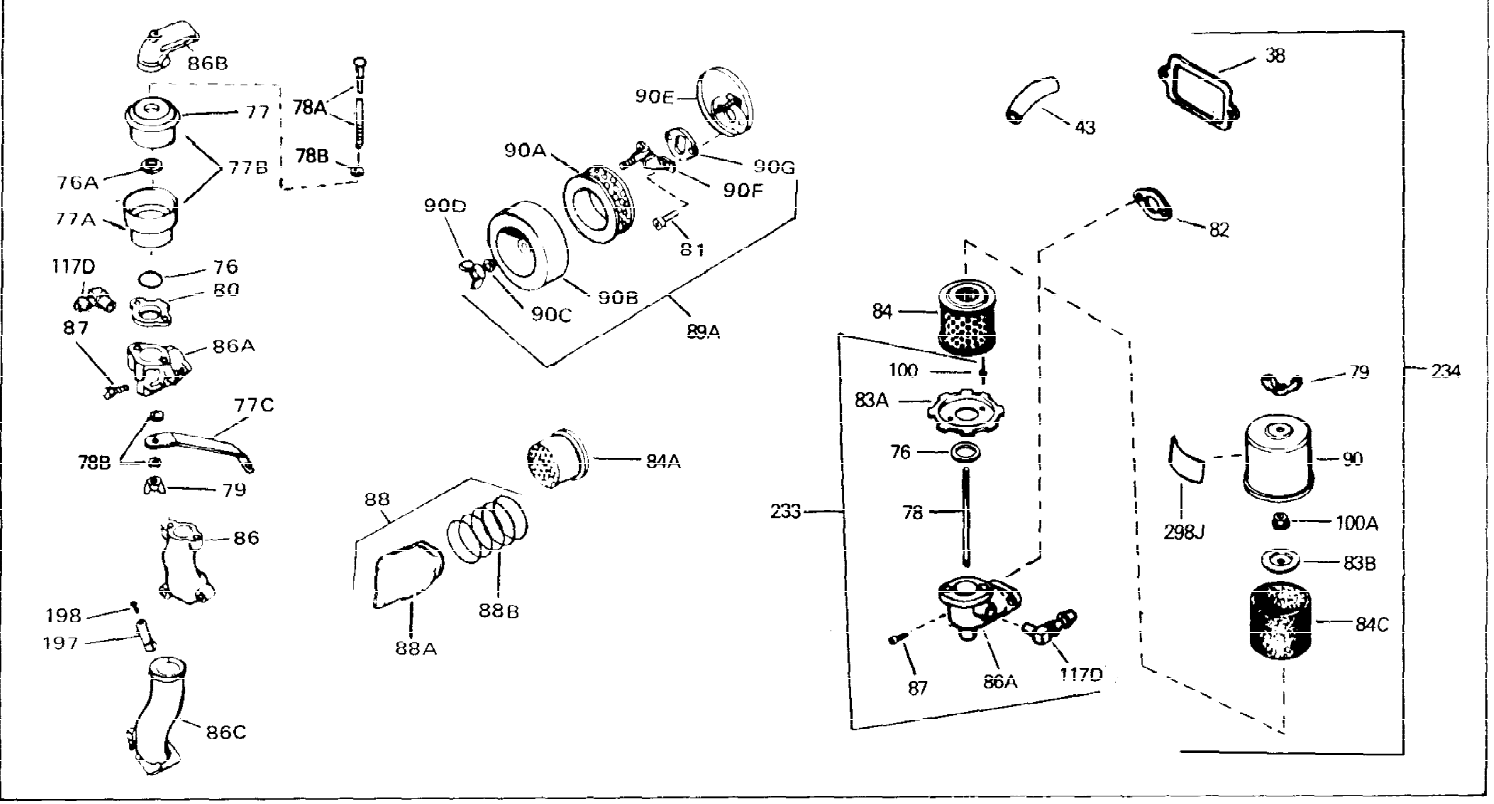

Ref #	Part Number	Qty	Description
35	26073	0	Washer, Connecting rod bolt
35	650570	0	Washer, Flat
35	650691	0	Washer, Flat
36	650694A	0	Screw, Hex flange hd., 5/16-18 x 2
36	650695A	0	Screw, Hex flange hd., 5/16-18 x 2-1/4
36	650697A	0	Screw, Hex flange hd., 5/16-18 x 2-1/2
38	27896	0	Gasket, Breather cover
43	27627	0	Tube, Breather
76A	31480	0	"O" Ring
76	31479	0	Washer, Fiber
77A	31670	0	Bowl, Oil bath cleaner
77B	32561	0	Air cleaner, Oil bath
77	31669	0	Cover, Oil bath cleaner
78B	27183	0	Washer, Fiber
78A	32562	0	Bolt, Air cleaner
79	9577	0	Nut, Wing, 10-24
81	28820	0	Screw
81	30196	0	Screw
81	650521	0	Screw
82	27272	0	Gasket, Air cleaner
86B	32560	0	Elbow, Air cleaner
86A	34697	0	Elbow, Air cleaner
87	29786	0	Screw
89A	730128	0	Cleaner Assy., Air
111	33167	0	Bracket, Lower fuel tank
112B	33166A	0	Bracket, Upper fuel tank
113A	650665	0	Screw
113	650561	0	Screw
117B	33053	0	Valve, Fuel strainer & shut-off
117A	33351	0	Valve, Fuel shut-off
121E	391026	0	Muffler
124	650578	0	Screw
124A	33171	0	Screen, Muffler
124B	33185	0	Cover & Tube, Muffler
125	27930	0	Gasket, Exhaust
134	31288	0	Muffler Adapter Kit
135	730130	0	Muffler Adapter Kit
136	6021A	0	Screw, Hex flange hd., 5/16-18 x 1-1/2
137	650697A	0	Screw, Hex flange hd., 5/16-18 x 2-1/2
138	30196	0	Screw
233	34819	0	Elbow Assy., Air cleaner
234	730561	0	Air Cleaner Kit, Dual Element upright,
273	650687	0	Screw, Pan hd. self-tap, 10-32 x 5/16