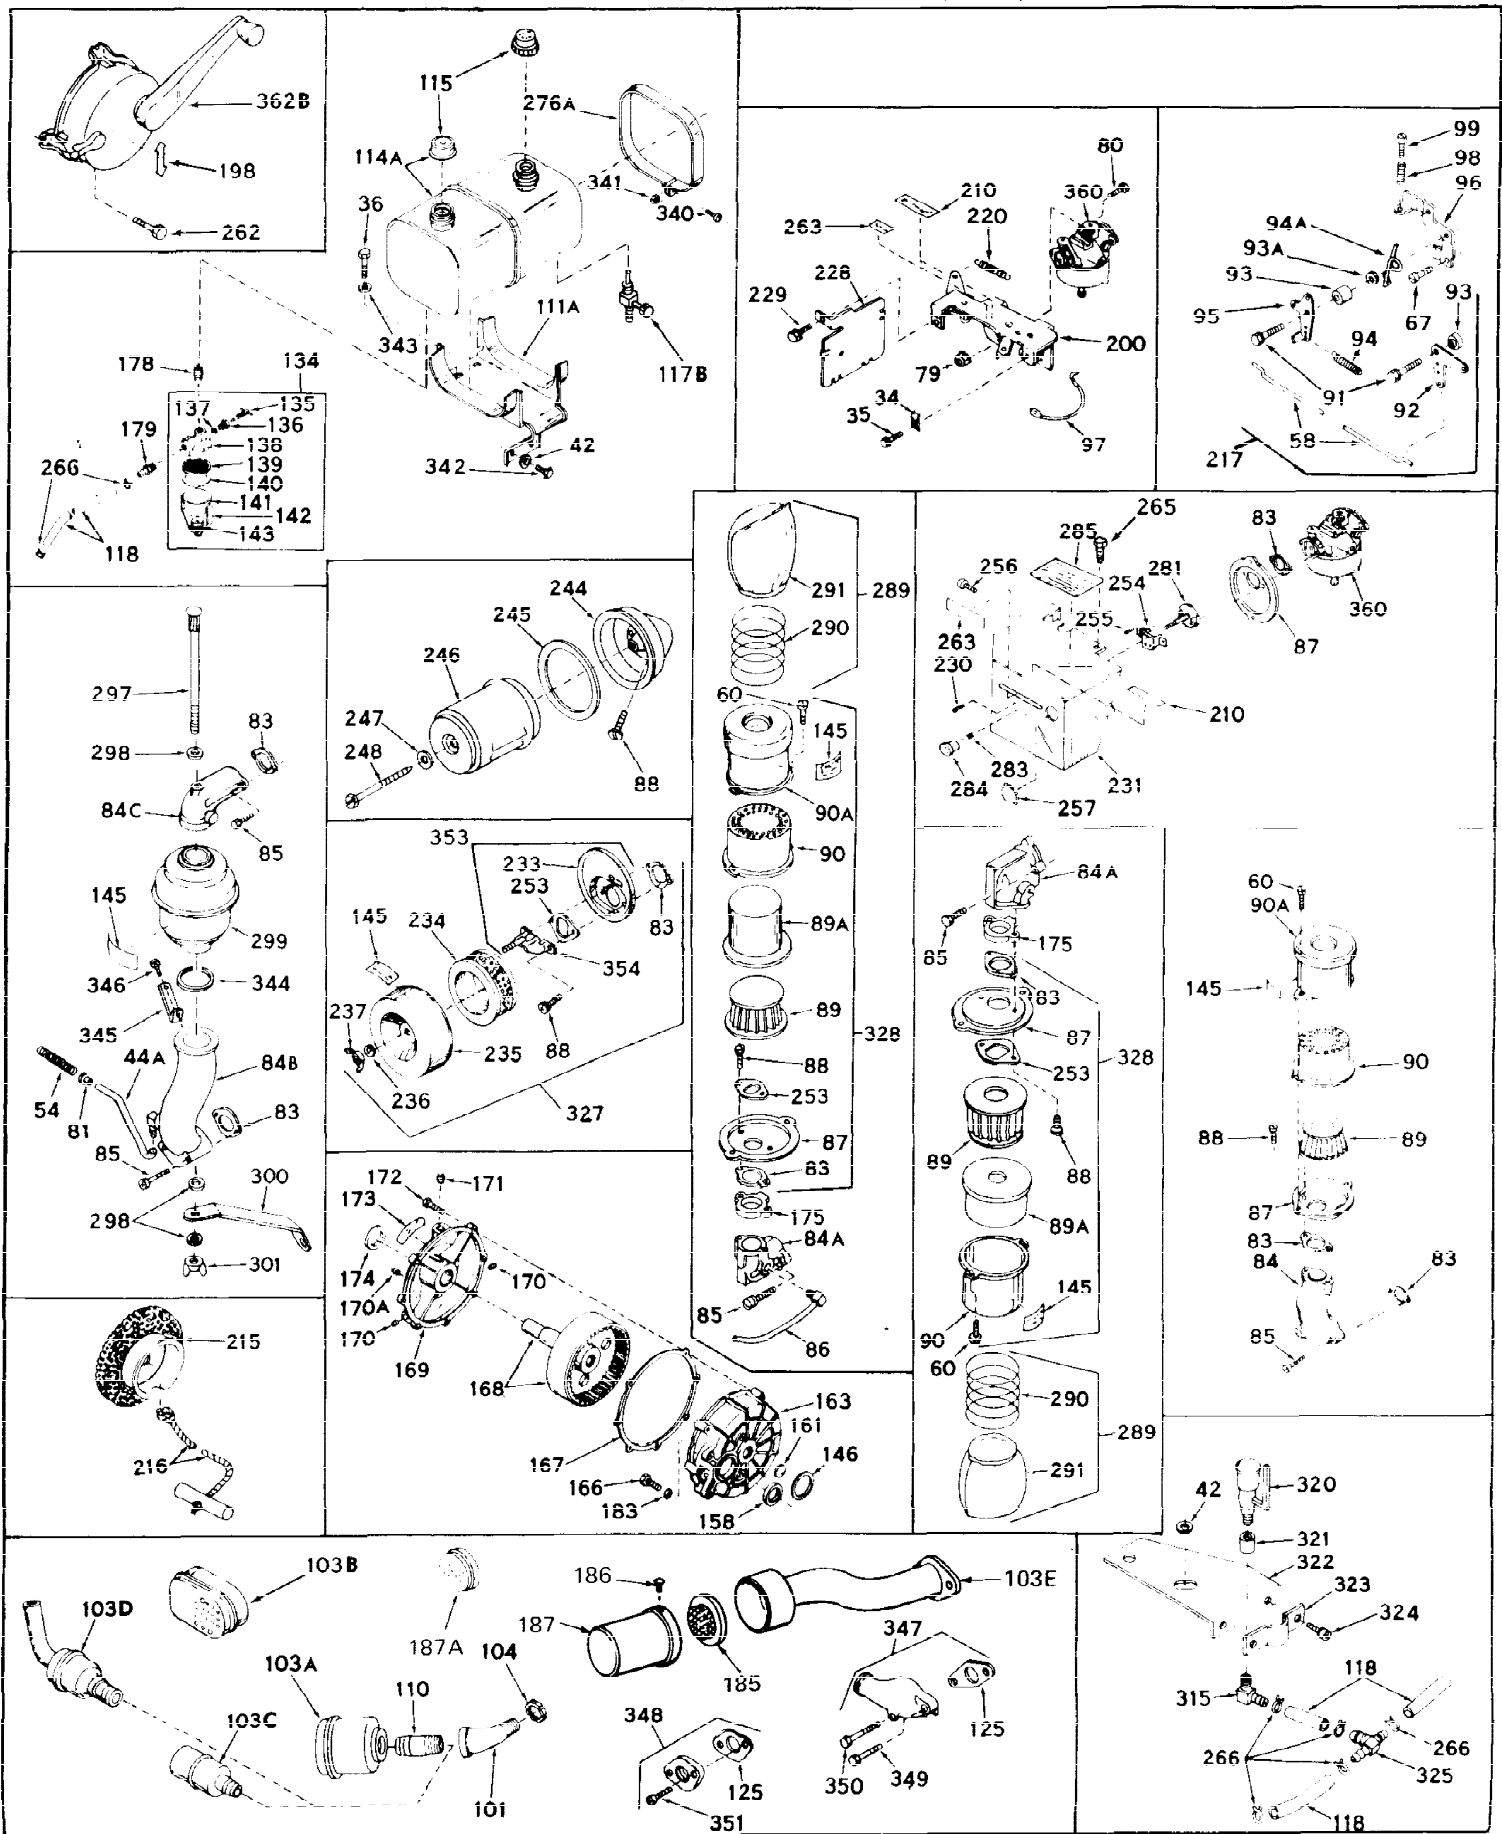

Ref #	Part Number	Qty	Description
34	27793	0	Clip, Conduit
35	28942	0	Screw
36	650694	0	Screw, Hex hd. cap, 5/16-18 x 2
36	650695	0	Screw, Hex hd. cap, 5/16-18 x 2-1/4 (Grade 8
36	650697	0	Screw, Hex hd. cap, 5/16-18 x 2-1/2
42	26073	0	Washer, Connecting rod bolt
54	28819	0	Spring, Fuel line
54	31778	0	Spring, Coil
60	650152	0	Screw
67	650399	0	Screw, Phil. fil. hd. Sems, 10-32 x 5/8
79	29752	0	Nut
80	650572	0	Screw
83	27272	0	Gasket, Air cleaner
84C	31810	0	Elbow, Air cleaner
85	29786	0	Screw
85	650163	0	Screw, Fil. hd. Sems, 10-32 x 7/8
85	650416	0	Screw, Rd. hd. Sems, 10-32 x 1
85	650605	0	Screw
88	650521	0	Screw
88	28820	0	Screw
88	650399	0	Screw, Phil. fil. hd. Sems, 10-32 x 5/8
91	30312	0	Screw, Hex washer hd. Sems, 10-32 x 1/2
98	28569	0	Spring, Compression
98	32924	0	Spring, Compression
99	29500	0	Screw, Fil. hd. mach., Sems, 8-32 x 3/4
99	650223	0	Screw, Fil. slotted hd. Sems, 8-32 x 5/8
99	650688	0	Screw, Hex hd., 10-32 x 1-5/16" (Drilled
104	28443	0	Nut, Conduit (1/8" thick)
104	32862	0	Nut, Conduit (1/4" thick)
115	32387A	0	Cap, Fuel filler (Charcoal Plastic) (Spurt
115	33032	0	Cap, Fuel filler (Red Plastic) (Spurt
118	29774	0	Line, Fuel (Braided 8.25")
118	30705	0	Line, Fuel (Braided 16")
118	30962	0	Line, Fuel (Braided 32")
125	27930	0	Gasket, Exhaust
145	31786	0	Decal, Air cleaner
146	28451	0	Gasket, Housing
171	24590	0	Plug, Pipe
215	28301	0	Pulley, Starter
216	590343	0	Rope & Handle Assy., Starter
228	30820	0	Baffle, Heat
229	28942	0	Screw
230	650257	0	Screw, Pan hd. Sems, 8-32 x 5/16
253	30767	0	Spacer, Air cleaner
255	28820	0	Screw
256	650760	0	Screw
257	31291	0	Plug, Cover
262	29716	0	Screw
265	650701	0	Screw, Hex washer hd. shakeproof,
266	26460	0	Clamp, Fuel line
289	730512	0	Kit, Pre-cleaner
290	31667	0	Spring, Pre-cleaner bag
291	31668	0	Bag, Pre-cleaner
297	31811	0	Bolt, Air cleaner
298	31812	0	Washer