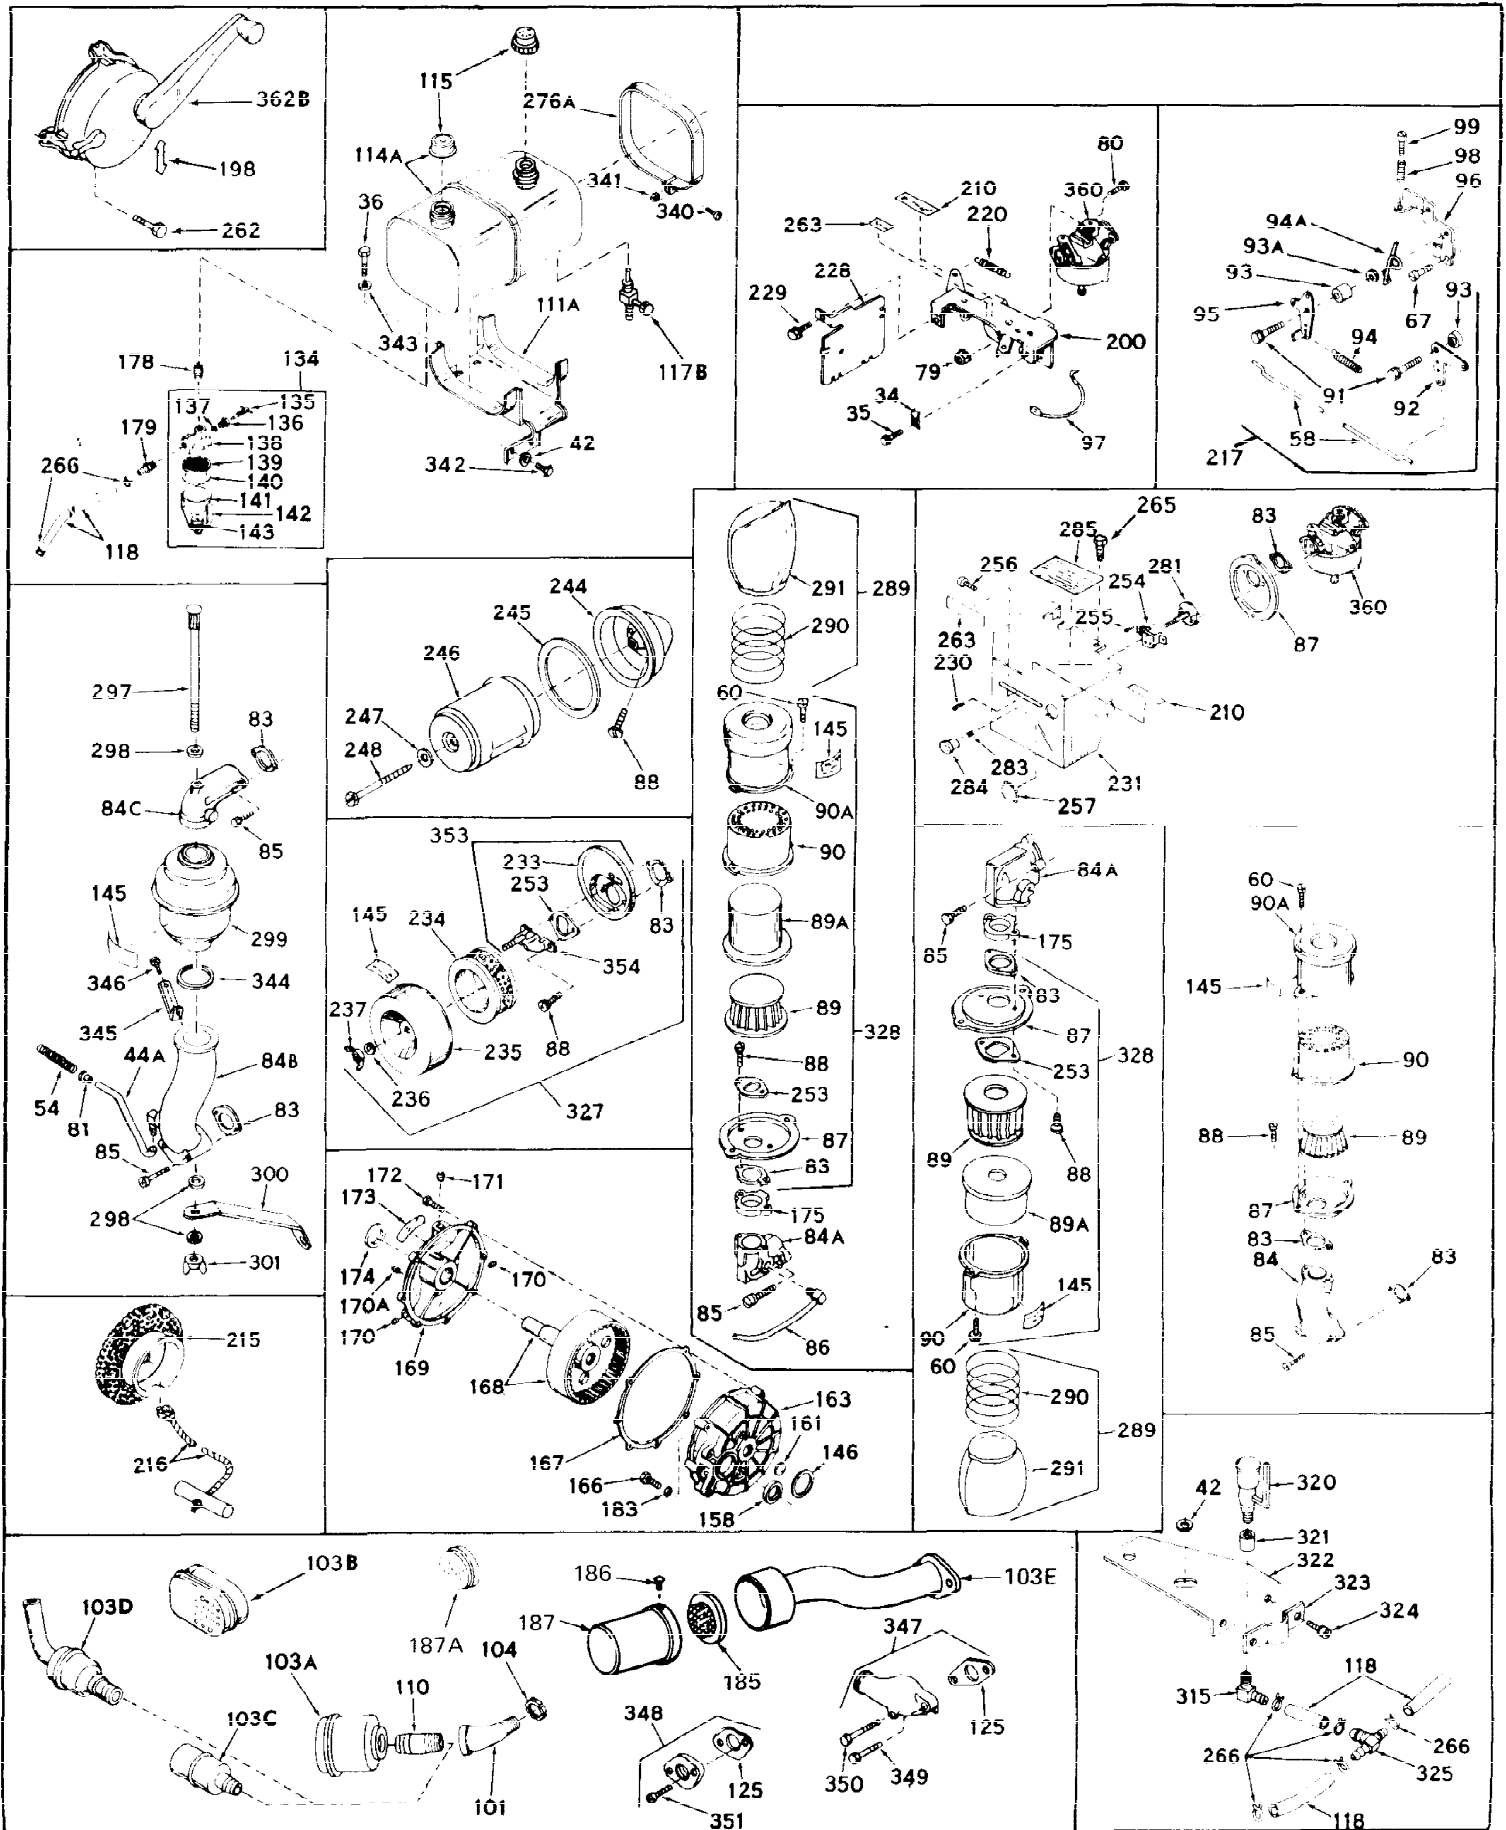

Ref #	Part Number	Qty	Description
34	27793	0	Clip, Conduit
35	28942	0	Screw
36	650694	0	Screw, Hex hd. cap, 5/16-18 x 2
36	650695	0	Screw, Hex hd. cap, 5/16-18 x 2-1/4 (Grade 8
36	650697	0	Screw, Hex hd. cap, 5/16-18 x 2-1/2
42	26073	0	Washer, Connecting rod bolt
54	28819	0	Spring, Fuel line
54	31778	0	Spring, Coil
60	650152	0	Screw
67	650399	0	Screw, Phil. fil. hd. Sems, 10-32 x 5/8
79	29752	0	Nut
80	650572	0	Screw
83	27272	0	Gasket, Air cleaner
84C	31810	0	Elbow, Air cleaner
85	29786	0	Screw
85	650163	0	Screw, Fil. hd. Sems, 10-32 x 7/8
85	650416	0	Screw, Rd. hd. Sems, 10-32 x 1
85	650605	0	Screw
88	650521	0	Screw
88	28820	0	Screw
88	650399	0	Screw, Phil. fil. hd. Sems, 10-32 x 5/8
91	30312	0	Screw, Hex washer hd. Sems, 10-32 x 1/2
98	28569	0	Spring, Compression
98	32924	0	Spring, Compression
99	29500	0	Screw, Fil. hd. mach., Sems, 8-32 x 3/4
99	650223	0	Screw, Fil. slotted hd. Sems, 8-32 x 5/8
99	650688	0	Screw, Hex hd., 10-32 x 1-5/16" (Drilled
104	28443	0	Nut, Conduit (1/8" thick)
104	32862	0	Nut, Conduit (1/4" thick)
115	32387A	0	Cap, Fuel filler (Charcoal Plastic) (Spurt
115	33032	0	Cap, Fuel filler (Red Plastic) (Spurt
118	29774	0	Line, Fuel (Braided 8.25")
118	30705	0	Line, Fuel (Braided 16")
118	30962	0	Line, Fuel (Braided 32")
125	27930	0	Gasket, Exhaust
145	31786	0	Decal, Air cleaner
146	28451	0	Gasket, Housing
171	24590	0	Plug, Pipe
215	28301	0	Pulley, Starter
216	590343	0	Rope & Handle Assy., Starter
228	30820	0	Baffle, Heat
229	28942	0	Screw
230	650257	0	Screw, Pan hd. Sems, 8-32 x 5/16
253	30767	0	Spacer, Air cleaner
255	28820	0	Screw
256	650760	0	Screw
257	31291	0	Plug, Cover
262	29716	0	Screw
265	650701	0	Screw, Hex washer hd. shakeproof,
266	26460	0	Clamp, Fuel line
289	730512	0	Kit, Pre-cleaner
290	31667	0	Spring, Pre-cleaner bag
291	31668	0	Bag, Pre-cleaner
297	31811	0	Bolt, Air cleaner
298	31812	0	Washer