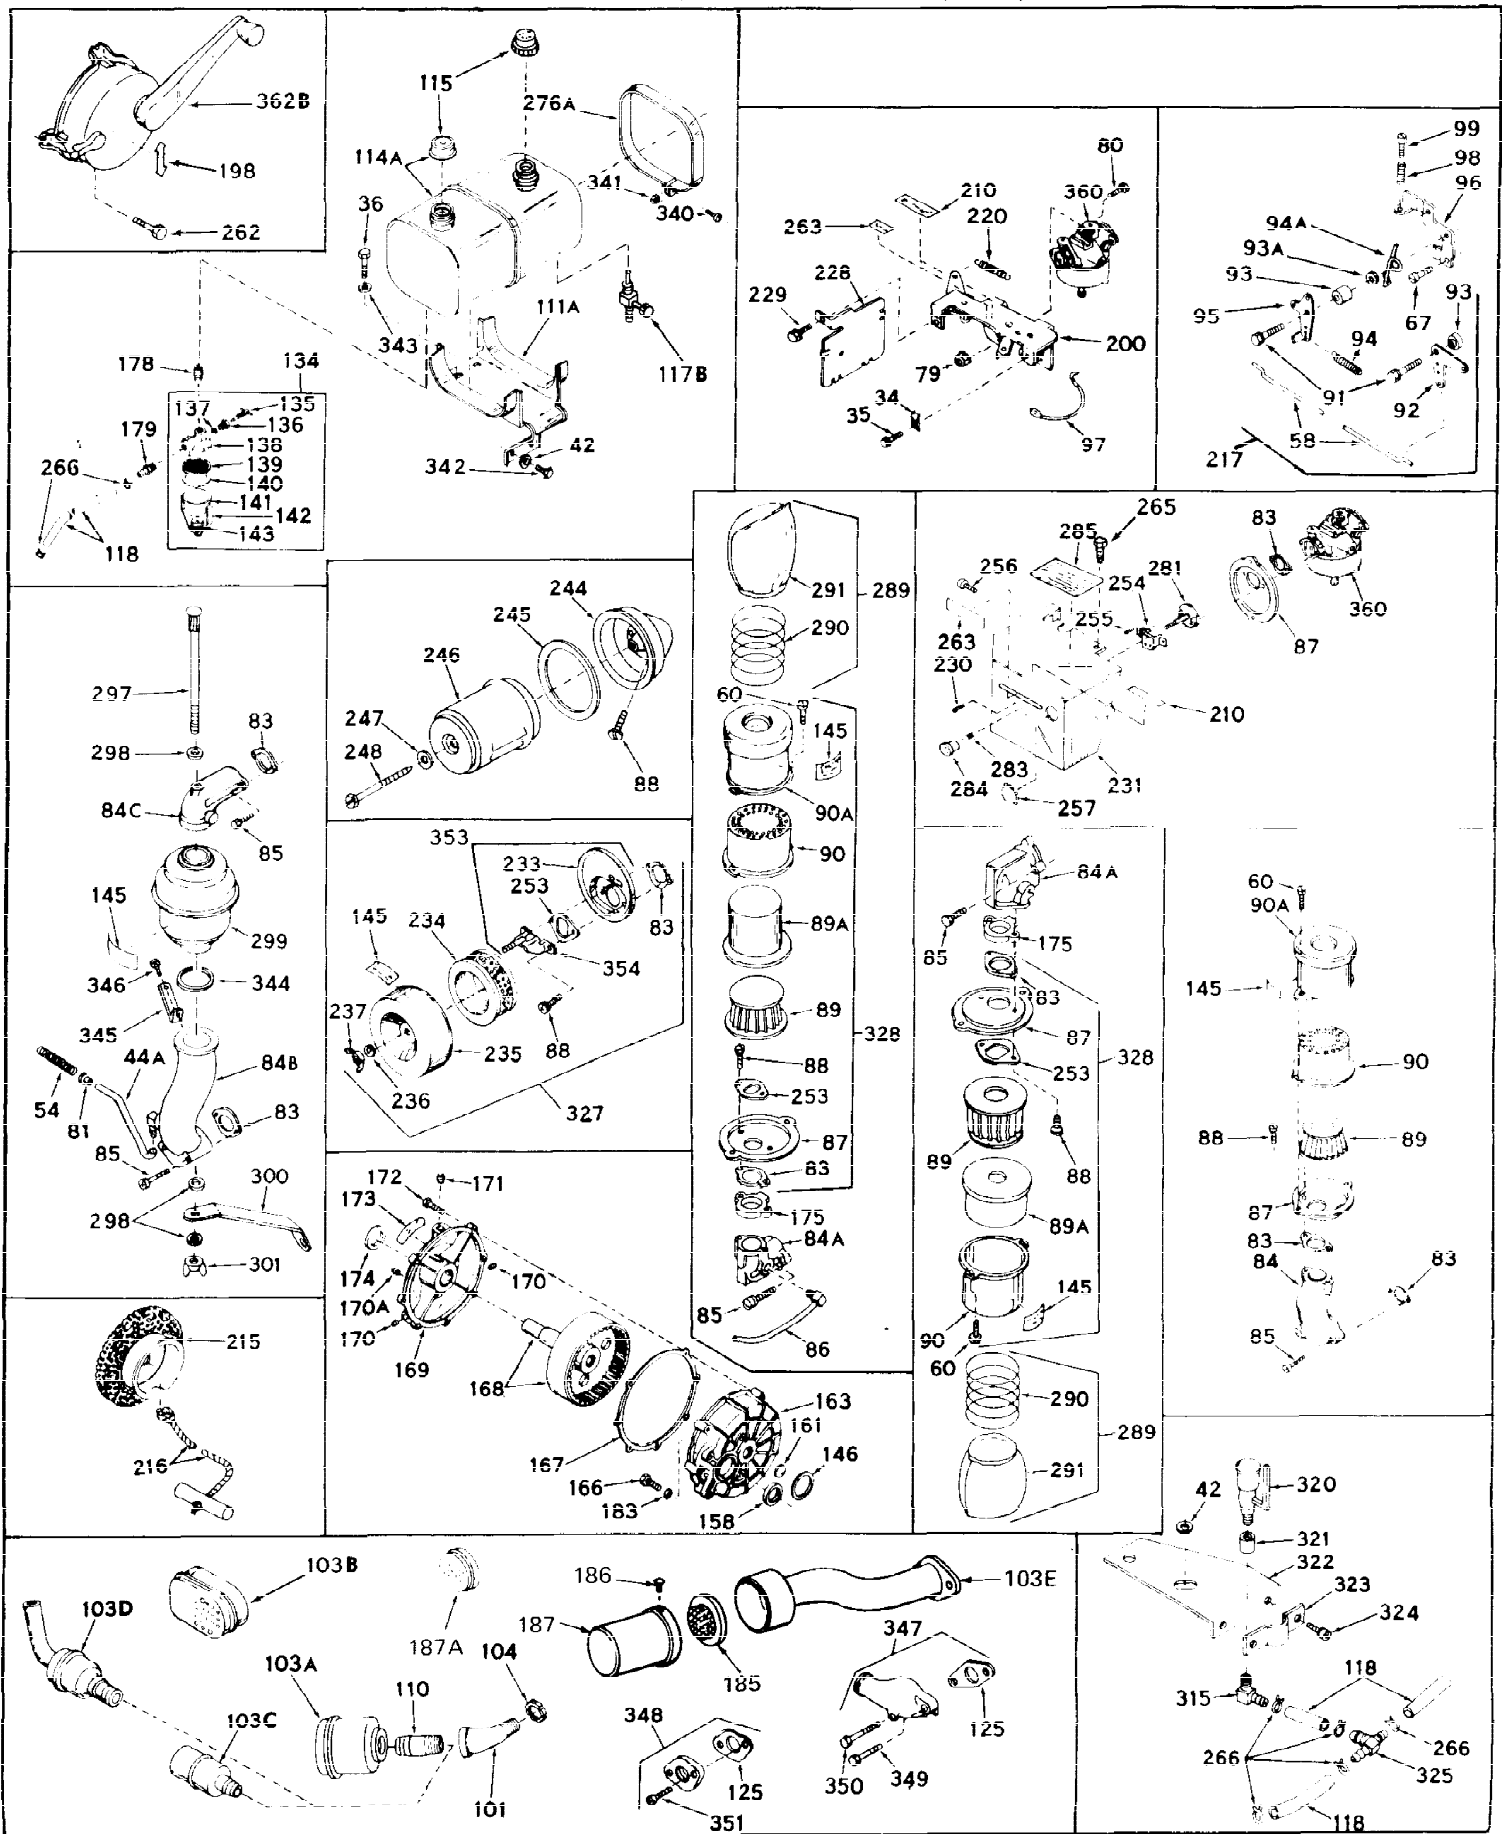

Ref #	Part Number	Qty	Description
34	27793	0	Clip, Conduit
35	28942	0	Screw
36	650694	0	Screw, Hex hd. cap, 5/16-18 x 2
36	650695	0	Screw, Hex hd. cap, 5/16-18 x 2-1/4 (Grade 8
36	650697	0	Screw, Hex hd. cap, 5/16-18 x 2-1/2
42	26073	0	Washer, Connecting rod bolt
54	28819	0	Spring, Fuel line
54	31778	0	Spring, Coil
60	650152	0	Screw
67	650399	0	Screw, Phil. fil. hd. Sems, 10-32 x 5/8
79	29752	0	Nut
80	650572	0	Screw
83	27272	0	Gasket, Air cleaner
84C	31810	0	Elbow, Air cleaner
85	29786	0	Screw
85	650163	0	Screw, Fil. hd. Sems, 10-32 x 7/8
85	650416	0	Screw, Rd. hd. Sems, 10-32 x 1
85	650605	0	Screw
88	28820	0	Screw
88	650399	0	Screw, Phil. fil. hd. Sems, 10-32 x 5/8
88	650521	0	Screw
91	30312	0	Screw, Hex washer hd. Sems, 10-32 x 1/2
98	32924	0	Spring, Compression
98	28569	0	Spring, Compression
99	29500	0	Screw, Fil. hd. mach., Sems, 8-32 x 3/4
99	650223	0	Screw, Fil. slotted hd. Sems, 8-32 x 5/8
99	650688	0	Screw, Hex hd., 10-32 x 1-5/16" (Drilled
104	28443	0	Nut, Conduit (1/8" thick)
104	32862	0	Nut, Conduit (1/4" thick)
115	32387A	0	Cap, Fuel filler (Charcoal Plastic) (Spurt
115	33032	0	Cap, Fuel filler (Red Plastic) (Spurt
118	29774	0	Line, Fuel (Braided 8.25")
118	30705	0	Line, Fuel (Braided 16")
118	30962	0	Line, Fuel (Braided 32")
125	27930	0	Gasket, Exhaust
145	31786	0	Decal, Air cleaner
146	28451	0	Gasket, Housing
171	24590	0	Plug, Pipe
215	28301	0	Pulley, Starter
216	590343	0	Rope & Handle Assy., Starter
228	30820	0	Baffle, Heat
229	28942	0	Screw
230	650257	0	Screw, Pan hd. Sems, 8-32 x 5/16
253	30767	0	Spacer, Air cleaner
255	28820	0	Screw
256	650760	0	Screw
257	31291	0	Plug, Cover
262	29716	0	Screw
265	650701	0	Screw, Hex washer hd. shakeproof,
266	26460	0	Clamp, Fuel line
289	730512	0	Kit, Pre-cleaner
290	31667	0	Spring, Pre-cleaner bag
291	31668	0	Bag, Pre-cleaner
297	31811	0	Bolt, Air cleaner
298	31812	0	Washer