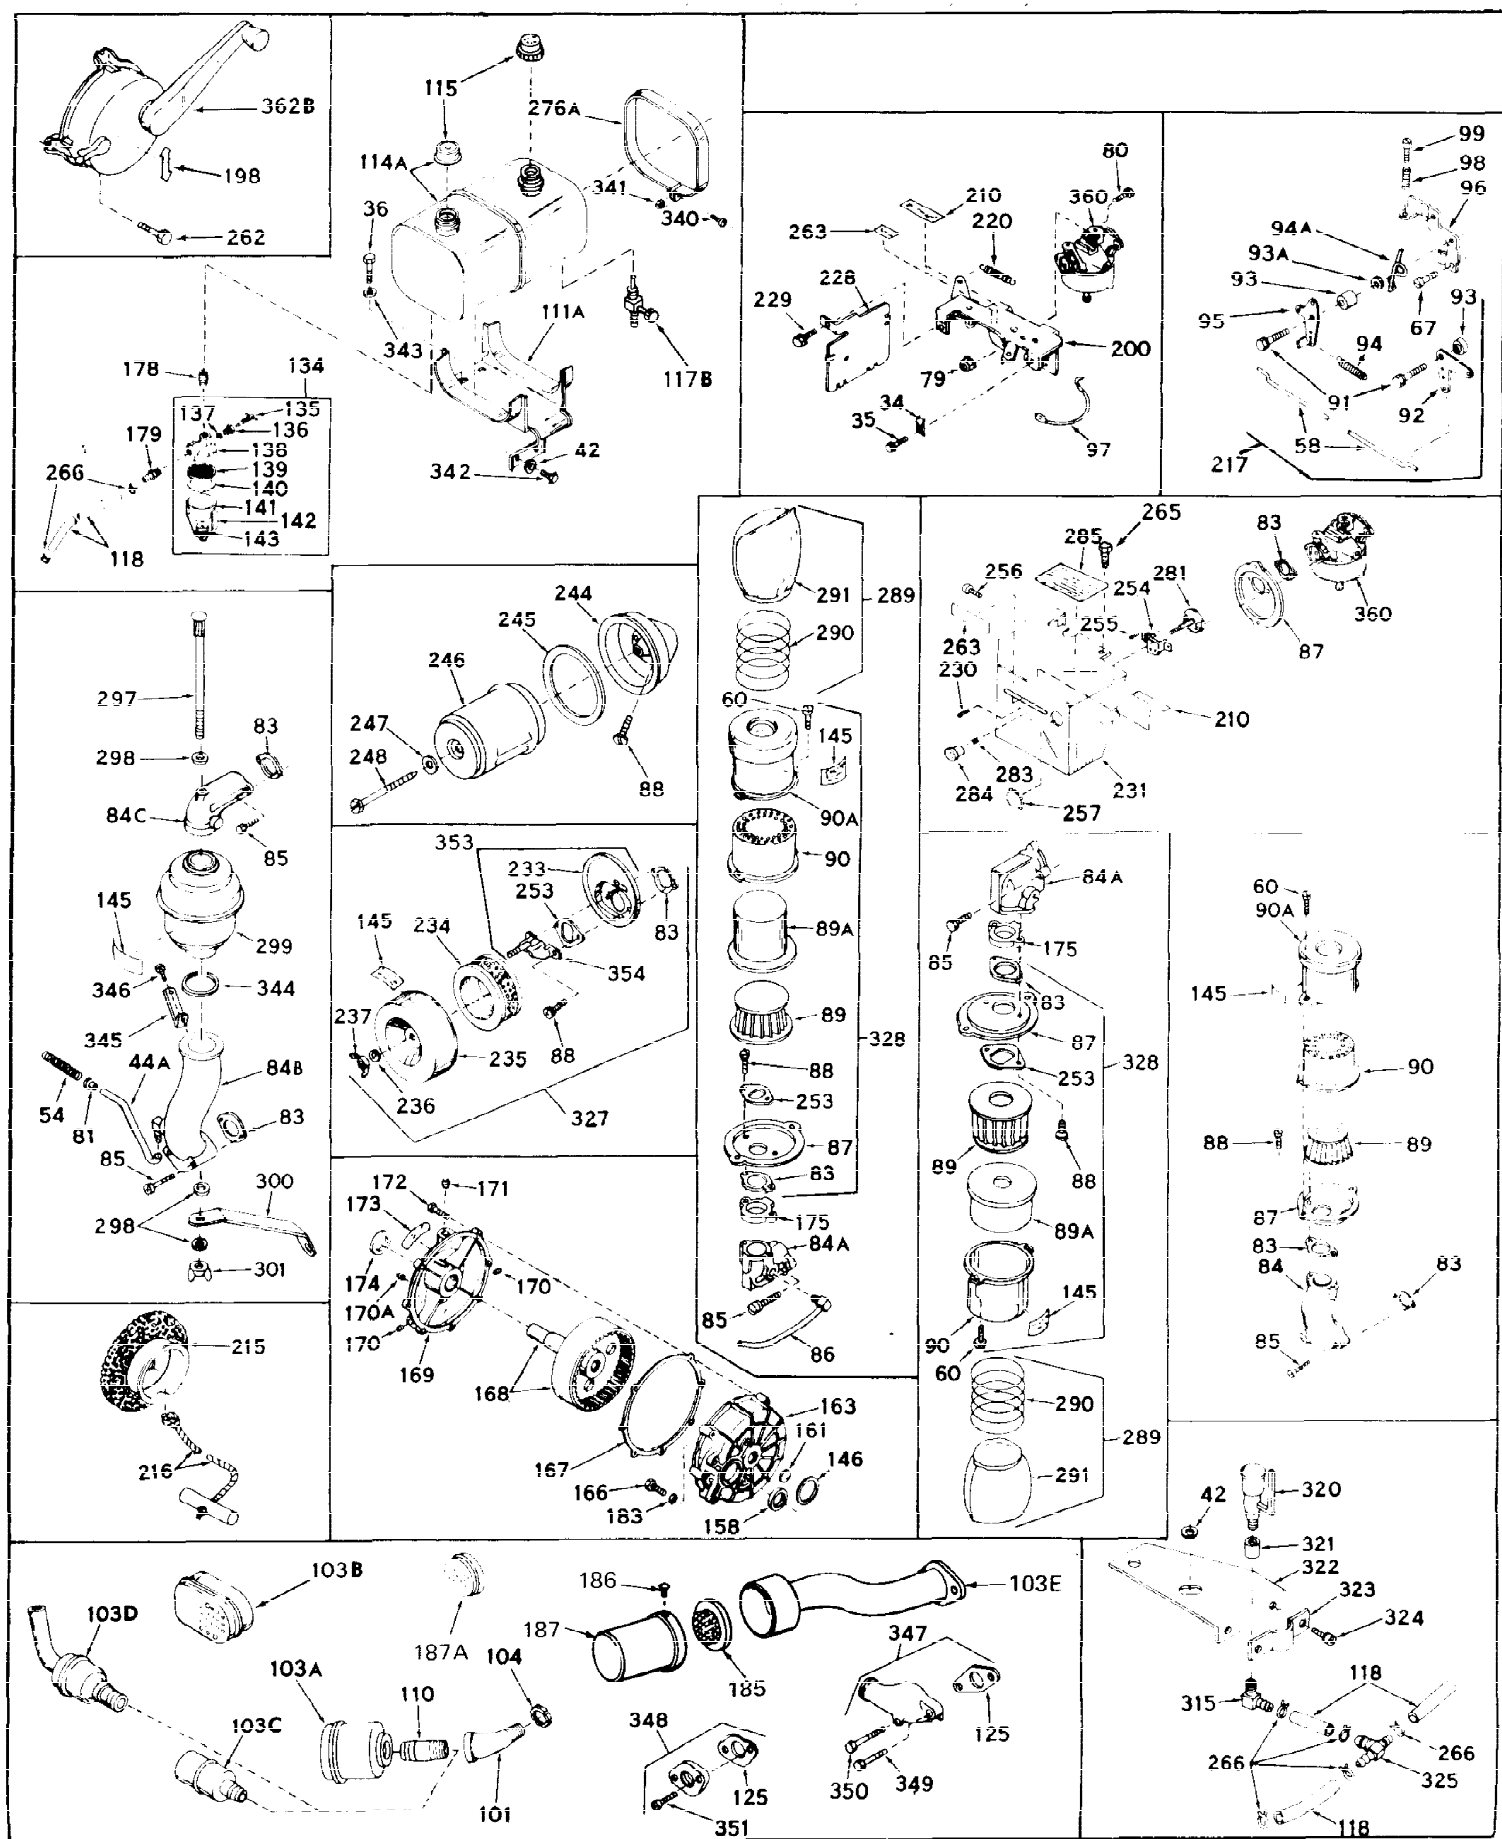

Ref #	Part Number	Qty	Description
34	27793	0	Clip, Conduit
35	28942	0	Screw
36	650694	0	Screw, Hex hd. cap, 5/16-18 x 2
36	650695	0	Screw, Hex hd. cap, 5/16-18 x 2-1/4 (Grade 8
36	650697	0	Screw, Hex hd. cap, 5/16-18 x 2-1/2
42	26073	0	Washer, Connecting rod bolt
54	28819	0	Spring, Fuel line
54	31778	0	Spring, Coil
60	650152	0	Screw
67	650399	0	Screw, Phil. fil. hd. Sems, 10-32 x 5/8
79	29752	0	Nut
80	650572	0	Screw
83	27272	0	Gasket, Air cleaner
84C	31810	0	Elbow, Air cleaner
85	29786	0	Screw
85	650163	0	Screw, Fil. hd. Sems, 10-32 x 7/8
85	650416	0	Screw, Rd. hd. Sems, 10-32 x 1
85	650605	0	Screw
88	650521	0	Screw
88	28820	0	Screw
88	650399	0	Screw, Phil. fil. hd. Sems, 10-32 x 5/8
91	30312	0	Screw, Hex washer hd. Sems, 10-32 x 1/2
98	28569	0	Spring, Compression
98	32924	0	Spring, Compression
99	29500	0	Screw, Fil. hd. mach., Sems, 8-32 x 3/4
99	650223	0	Screw, Fil. slotted hd. Sems, 8-32 x 5/8
99	650688	0	Screw, Hex hd., 10-32 x 1-5/16" (Drilled
101	30209	0	Elbow, Exhaust (45ø)
103A	29633	0	Muffler
104	28443	0	Nut, Conduit (1/8" thick)
104	32862	0	Nut, Conduit (1/4" thick)
110	30244	0	Nipple, Exhaust pipe (2-1/2")
115	32387A	0	Cap, Fuel filler (Charcoal Plastic) (Spurt
115	33032	0	Cap, Fuel filler (Red Plastic) (Spurt
118	29774	0	Line, Fuel (Braided 8.25")
118	30705	0	Line, Fuel (Braided 16")
118	30962	0	Line, Fuel (Braided 32")
125	27930	0	Gasket, Exhaust
145	31871	0	Decal, Air cleaner
146	28451	0	Gasket, Housing
171	24590	0	Plug, Pipe
215	28301	0	Pulley, Starter
216	590343	0	Rope & Handle Assy., Starter
228	30820	0	Baffle, Heat
229	28942	0	Screw
230	650257	0	Screw, Pan hd. Sems, 8-32 x 5/16
236	31481	0	Washer, Copper
237	650513	0	Nut, Wing
253	30767	0	Spacer, Air cleaner
255	28820	0	Screw
256	650760	0	Screw
257	31291	0	Plug, Cover
262	29716	0	Screw
265	650701	0	Screw, Hex washer hd. shakeproof,
266	26460	0	Clamp, Fuel line