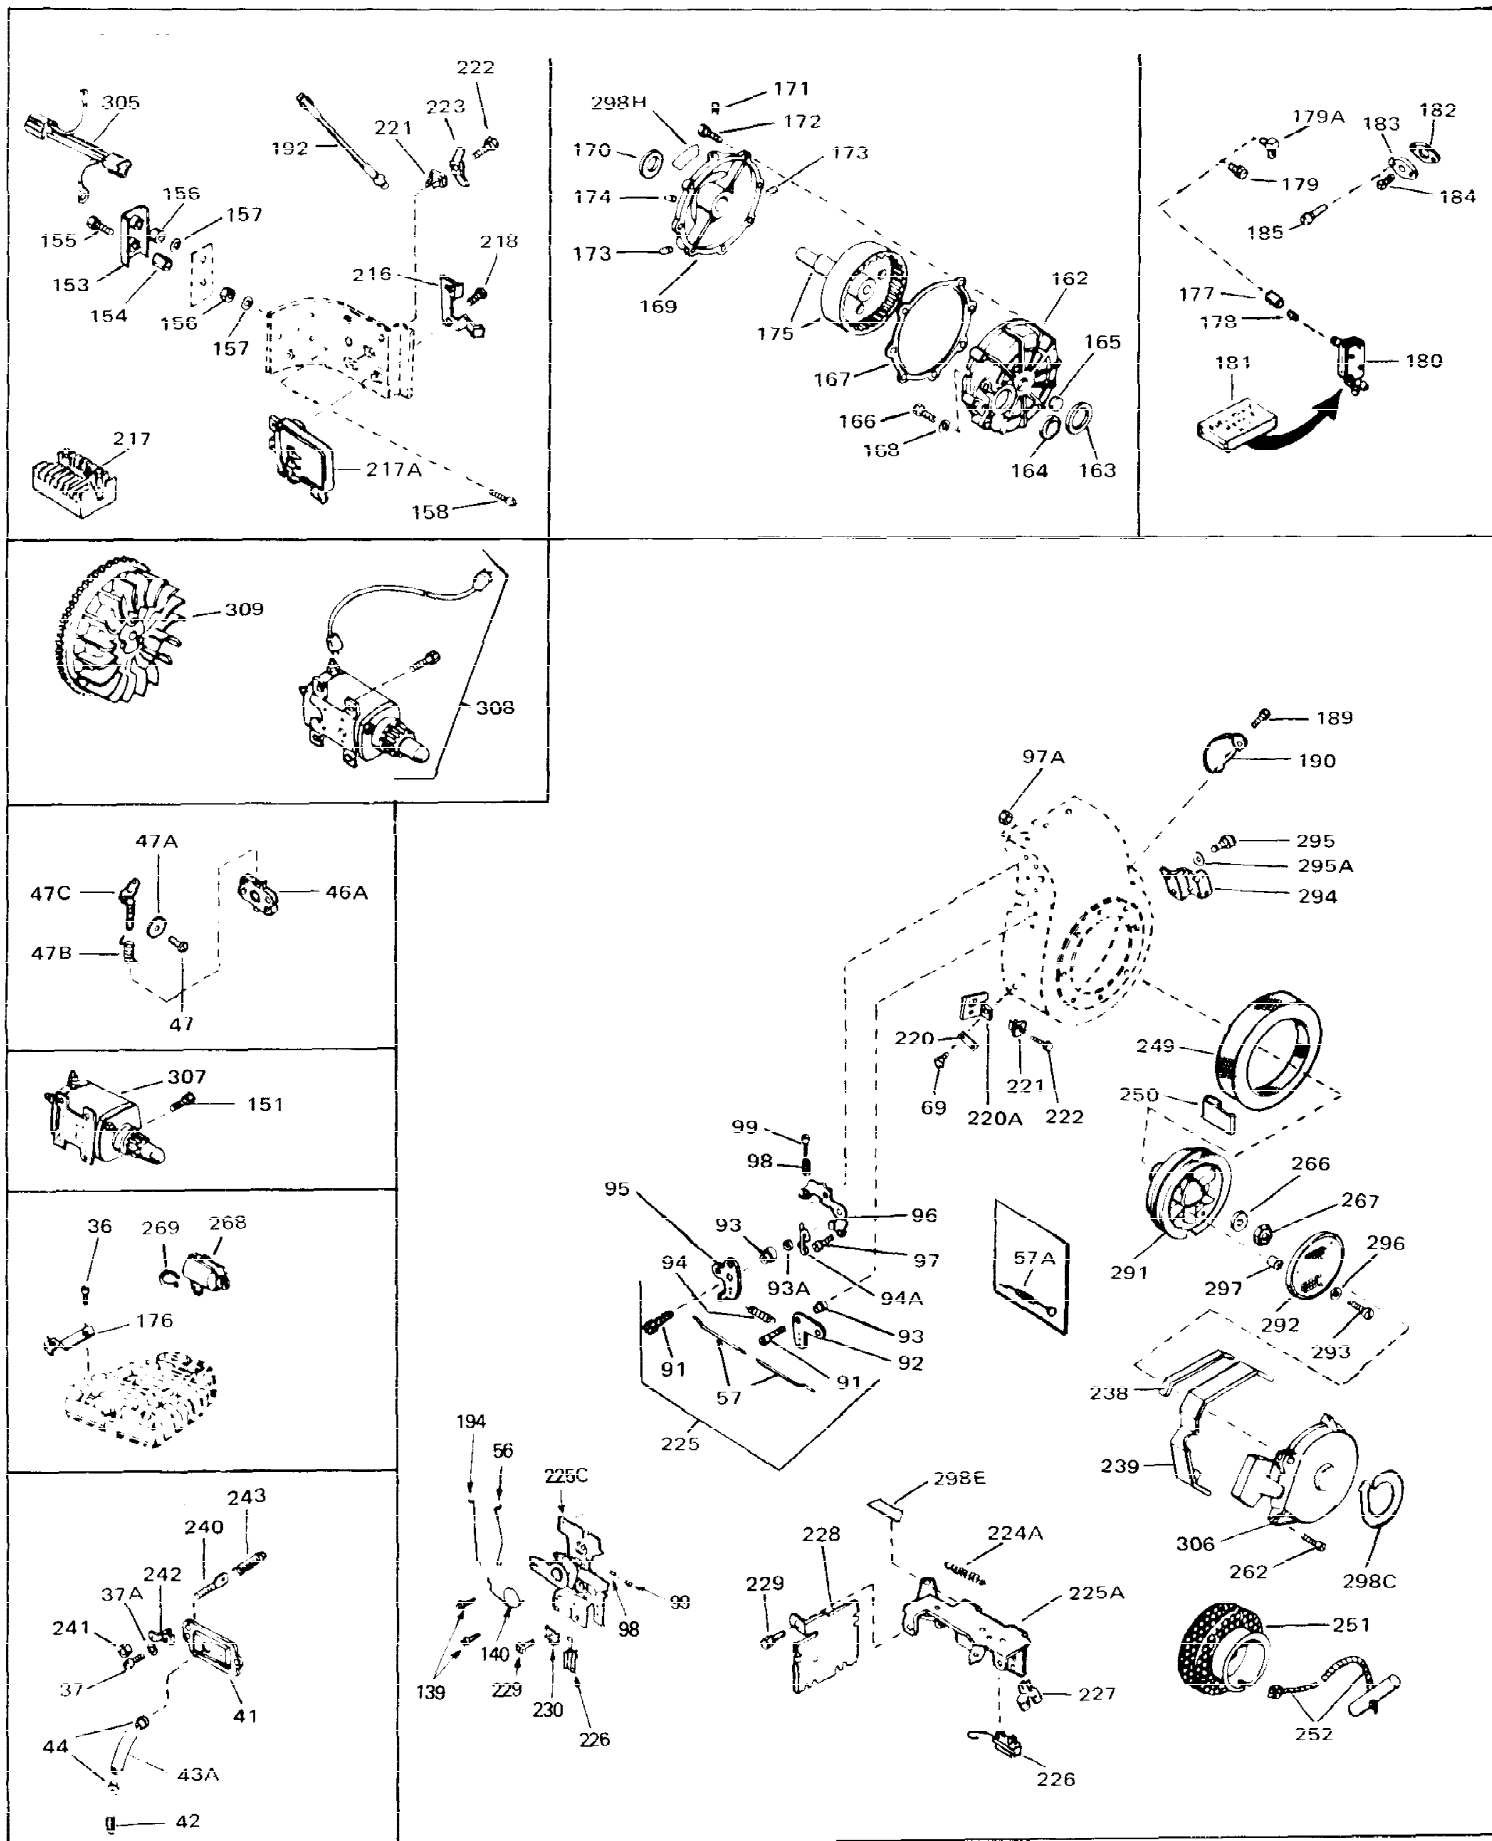

Ref #	Part Number	Qty	Description
36	650694A	0	Screw, Hex flange hd., 5/16-18 x 2
36	650695A	0	Screw, Hex flange hd., 5/16-18 x 2-1/4
36	650697A	0	Screw, Hex flange hd., 5/16-18 x 2-1/2
37	650128	0	Screw
37	650597	0	Screw, Hex washer hd., 10-24 x 5/8
37A	27261	0	Washer, Flat
41	28425	0	Cover, Valve chamber
56	31710	0	Link, Throttle
69	29747A	0	Screw
98	32924	0	Spring, Compression
98	28569	0	Spring, Compression
98	31342	0	Spring, Compression
99	29500	0	Screw, Fil. hd. mach., Sems, 8-32 x 3/4
99	650549	0	Screw
99	650688	0	Screw, Hex hd., 10-32 x 1-5/16" (Drilled
182	32683	0	Gasket, Fuel pump
183	32955	0	Cover, Fuel pump pad
184	9556	0	Plug, Oil drain (Sq. hd. pipe, 1/8-27)
185	30688	0	Screw, Hex hd. Sems, 1/4-20 x 1/2
221	28545	0	Grommet, Plastic
222	650643	0	Screw
223	33356	0	Terminal, Ground
225	730152	0	Control Assy., Speed
227	33177	0	Terminal
240	30845A	0	Bolt, Governor adjusting
241	33450	0	Nut, Lock
242	32328	0	Bracket, Speed adjusting
243	30886A	0	Spring, Governor bolt
262	29716	0	Screw
266	650815	0	Washer, Belleville
267	8115	0	Nut, Hex
305	33018	0	Harness, Adapter
306	590420	0	Starter, Rewind
308	32386	0	Starter Motor Kit (110-120 Volt)
308	32901	0	Starter Motor Kit (110-120 Volt)
308	33328	0	Starter Motor Kit (110-120 Volt)
308	33328A	0	Starter Motor Kit (110-120 Volt)
308	33518	0	Starter Motor Kit (110-120 Volt)
308	33518A	0	Starter Motor Kit (110-120 Volt)
308	33518B	0	Starter Motor Kit (110-120 Volt)
309	30811A	0	Flywheel