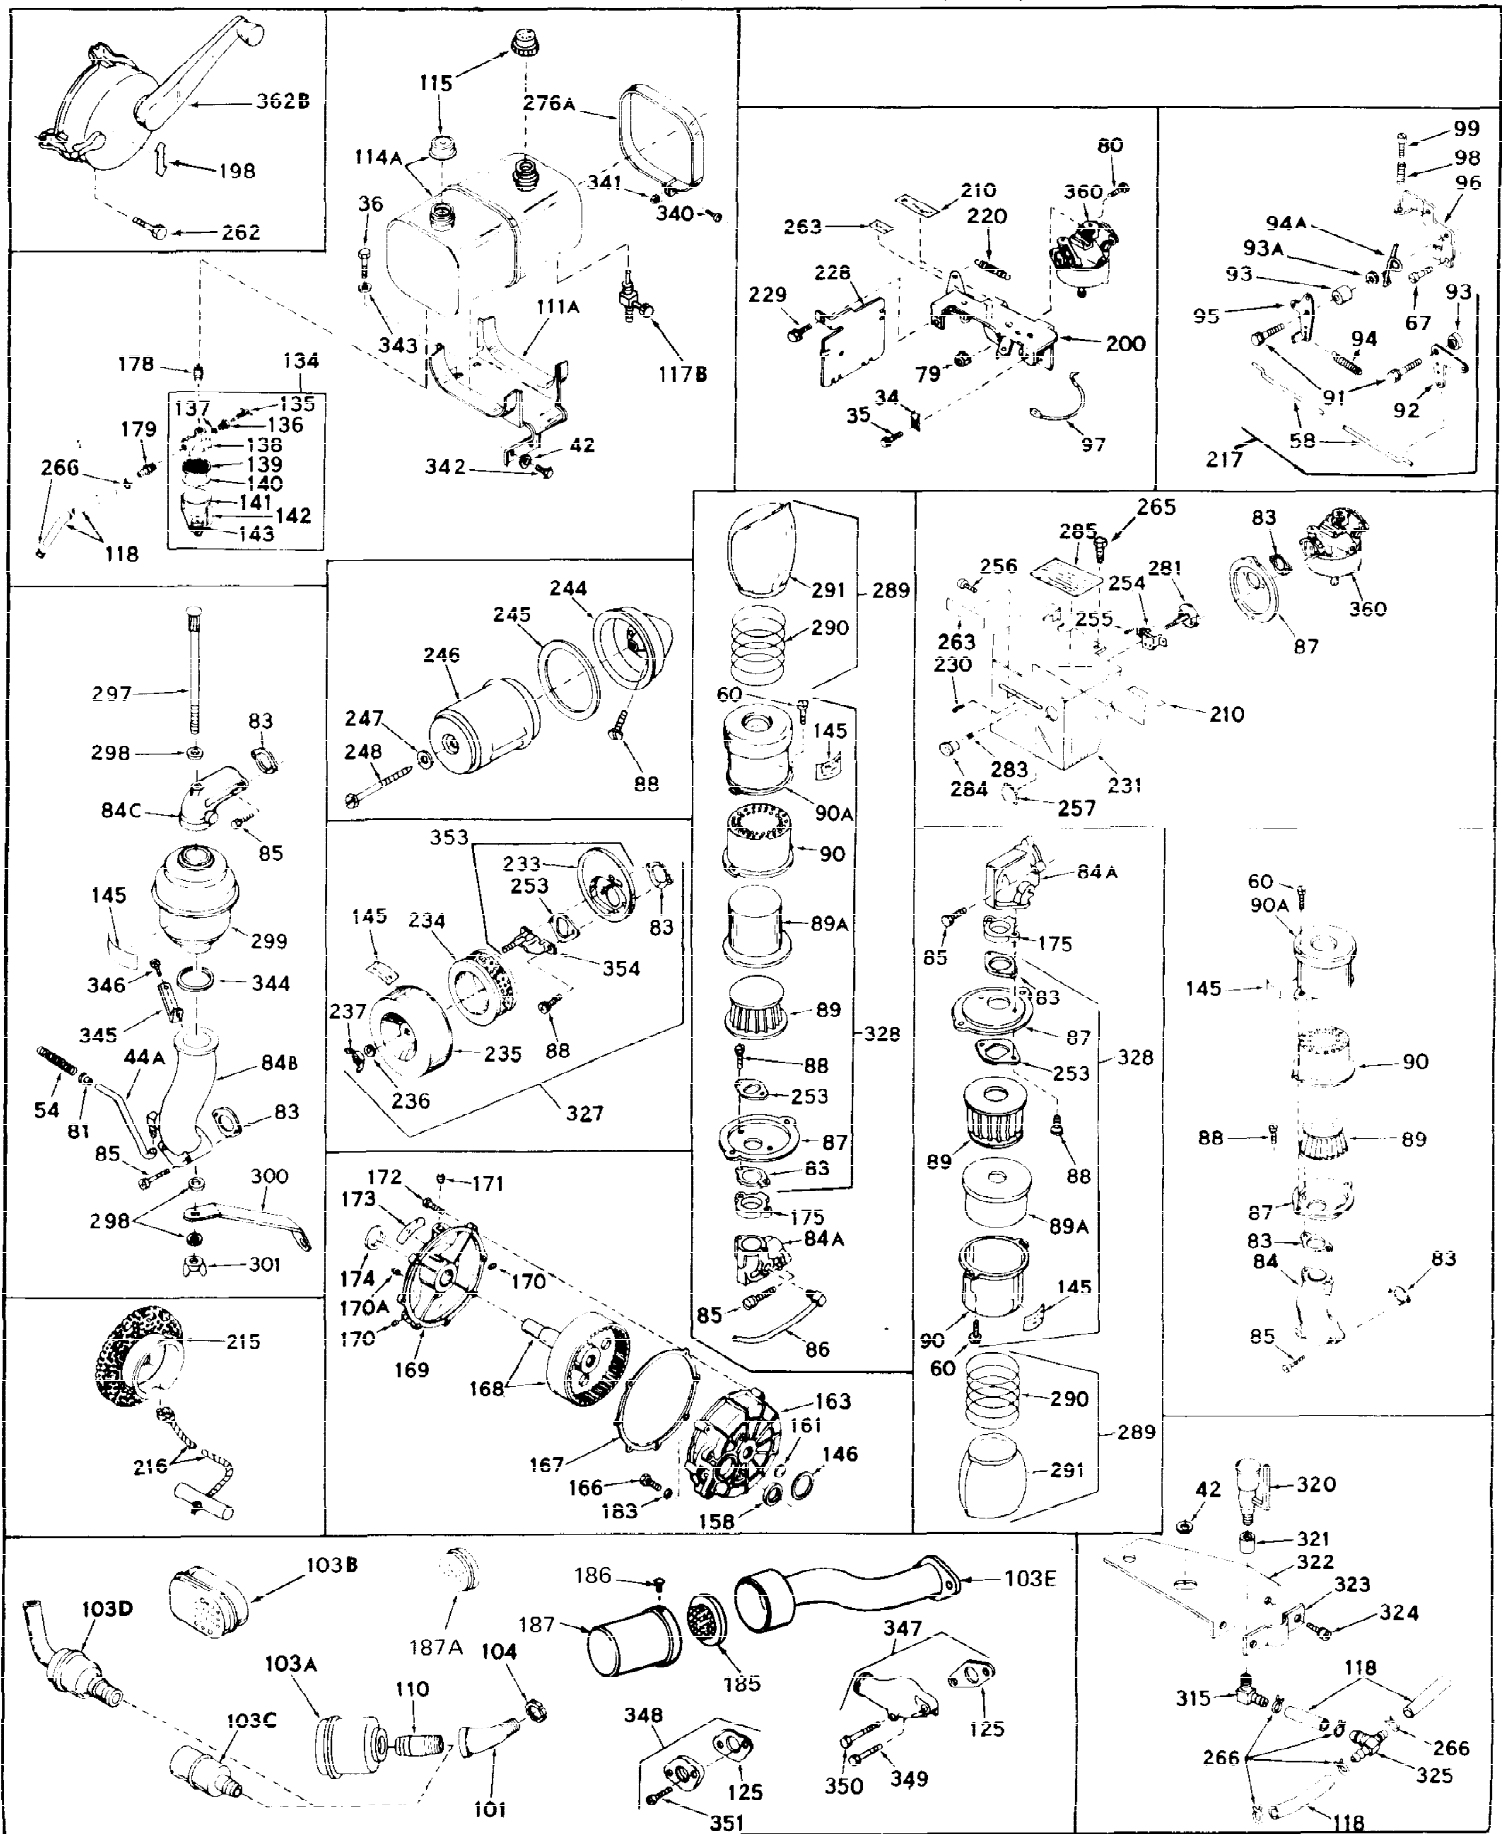

Ref #	Part Number	Qty	Description
34	27793	0	Clip, Conduit
35	28942	0	Screw
36	650694	0	Screw, Hex hd. cap, 5/16-18 x 2
36	650695	0	Screw, Hex hd. cap, 5/16-18 x 2-1/4 (Grade 8
36	650697	0	Screw, Hex hd. cap, 5/16-18 x 2-1/2
42	26073	0	Washer, Connecting rod bolt
54	28819	0	Spring, Fuel line
54	31778	0	Spring, Coil
60	650152	0	Screw
67	650399	0	Screw, Phil. fil. hd. Sems, 10-32 x 5/8
79	29752	0	Nut
80	650572	0	Screw
83	27272	0	Gasket, Air cleaner
84C	31810	0	Elbow, Air cleaner
85	29786	0	Screw
85	650163	0	Screw, Fil. hd. Sems, 10-32 x 7/8
85	650416	0	Screw, Rd. hd. Sems, 10-32 x 1
85	650605	0	Screw
88	28820	0	Screw
88	650399	0	Screw, Phil. fil. hd. Sems, 10-32 x 5/8
88	650521	0	Screw
91	30312	0	Screw, Hex washer hd. Sems, 10-32 x 1/2
98	28569	0	Spring, Compression
98	32924	0	Spring, Compression
99	650223	0	Screw, Fil. slotted hd. Sems, 8-32 x 5/8
99	650688	0	Screw, Hex hd., 10-32 x 1-5/16" (Drilled
99	29500	0	Screw, Fil. hd. mach., Sems, 8-32 x 3/4
104	28443	0	Nut, Conduit (1/8" thick)
104	32862	0	Nut, Conduit (1/4" thick)
110	30244	0	Nipple, Exhaust pipe (2-1/2")
115	32387A	0	Cap, Fuel filler (Charcoal Plastic) (Spurt
115	33032	0	Cap, Fuel filler (Red Plastic) (Spurt
118	29774	0	Line, Fuel (Braided 8.25")
118	30705	0	Line, Fuel (Braided 16")
118	30962	0	Line, Fuel (Braided 32")
125	27930	0	Gasket, Exhaust
145	31871	0	Decal, Air cleaner
146	28451	0	Gasket, Housing
171	24590	0	Plug, Pipe
215	28301	0	Pulley, Starter
216	590343	0	Rope & Handle Assy., Starter
228	30820	0	Baffle, Heat
229	28942	0	Screw
230	650257	0	Screw, Pan hd. Sems, 8-32 x 5/16
253	30767	0	Spacer, Air cleaner
255	28820	0	Screw
256	650760	0	Screw
257	31291	0	Plug, Cover
262	29716	0	Screw
265	650701	0	Screw, Hex washer hd. shakeproof,
266	26460	0	Clamp, Fuel line
289	730512	0	Kit, Pre-cleaner
290	31667	0	Spring, Pre-cleaner bag
291	31668	0	Bag, Pre-cleaner
298	27183	0	Washer, Fiber