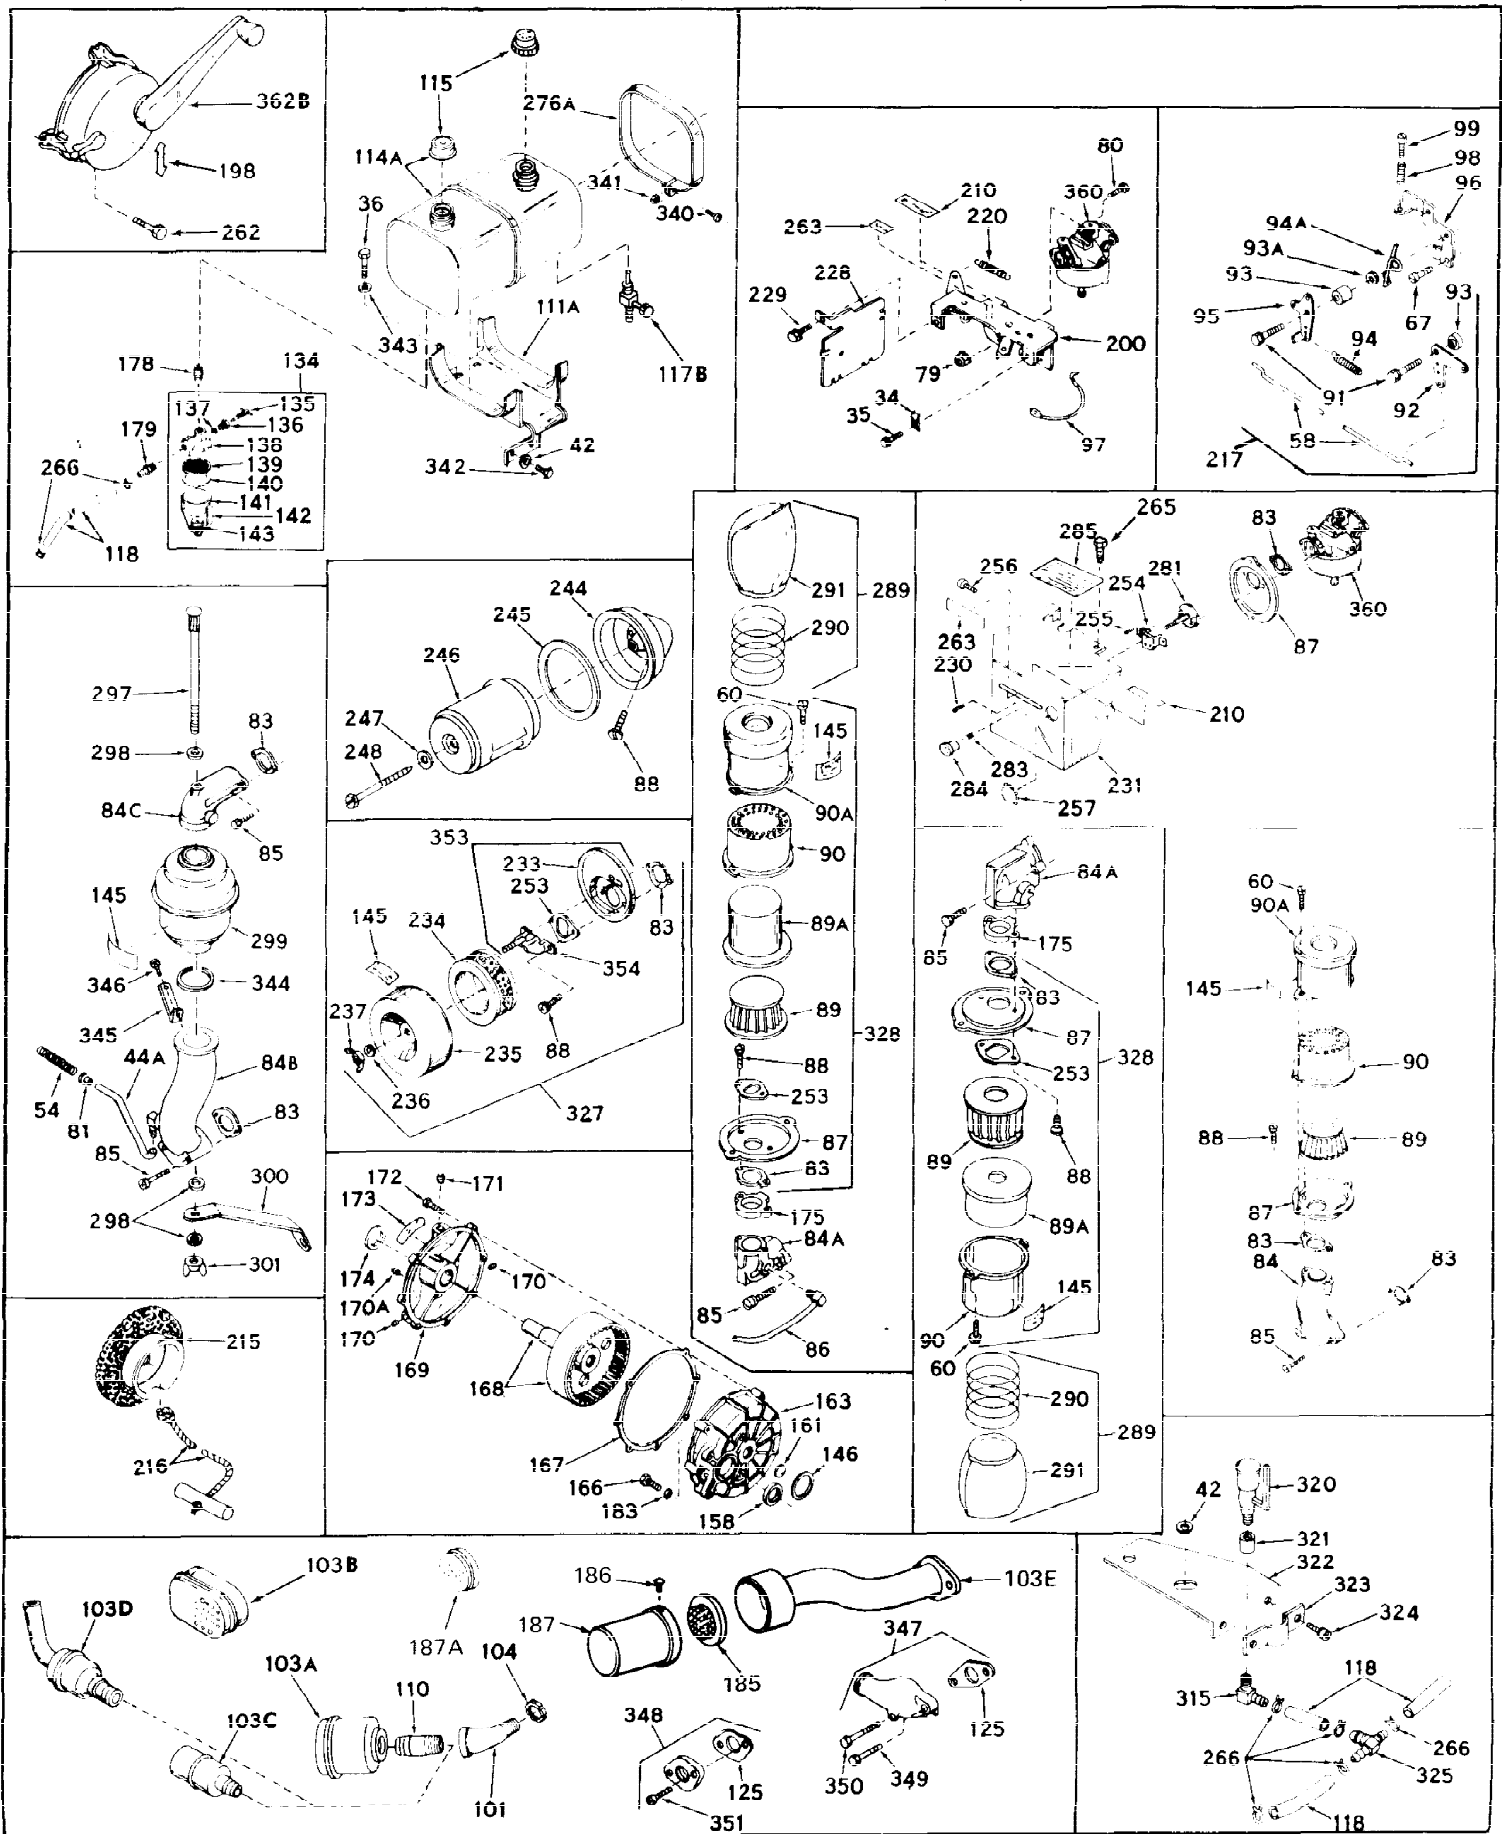

Ref #	Part Number	Qty	Description
34	27793	0	Clip, Conduit
35	28942	0	Screw
36	650694	0	Screw, Hex hd. cap, 5/16-18 x 2
36	650695	0	Screw, Hex hd. cap, 5/16-18 x 2-1/4 (Grade 8
36	650697	0	Screw, Hex hd. cap, 5/16-18 x 2-1/2
42	26073	0	Washer, Connecting rod bolt
54	28819	0	Spring, Fuel line
54	31778	0	Spring, Coil
60	650152	0	Screw
67	650399	0	Screw, Phil. fil. hd. Sems, 10-32 x 5/8
79	29752	0	Nut
80	650572	0	Screw
83	27272	0	Gasket, Air cleaner
85	29786	0	Screw
85	650163	0	Screw, Fil. hd. Sems, 10-32 x 7/8
85	650416	0	Screw, Rd. hd. Sems, 10-32 x 1
85	650605	0	Screw
88	28820	0	Screw
88	650399	0	Screw, Phil. fil. hd. Sems, 10-32 x 5/8
88	650521	0	Screw
91	30312	0	Screw, Hex washer hd. Sems, 10-32 x 1/2
97	28468	0	Wire, Ground (Female fitting both ends)
98	28569	0	Spring, Compression
98	32924	0	Spring, Compression
99	29500	0	Screw, Fil. hd. mach., Sems, 8-32 x 3/4
99	650223	0	Screw, Fil. slotted hd. Sems, 8-32 x 5/8
99	650688	0	Screw, Hex hd., 10-32 x 1-5/16" (Drilled
103A	29633	0	Muffler
104	28443	0	Nut, Conduit (1/8" thick)
104	32862	0	Nut, Conduit (1/4" thick)
115	32387A	0	Cap, Fuel filler (Charcoal Plastic) (Spurt
115	33032	0	Cap, Fuel filler (Red Plastic) (Spurt
118	29774	0	Line, Fuel (Braided 8.25")
118	30705	0	Line, Fuel (Braided 16")
118	30962	0	Line, Fuel (Braided 32")
125	27930	0	Gasket, Exhaust
145	31752	0	Decal, Air cleaner
146	28451	0	Gasket, Housing
171	24590	0	Plug, Pipe
215	28301	0	Pulley, Starter
216	590343	0	Rope & Handle Assy., Starter
228	30820	0	Baffle, Heat
229	28942	0	Screw
230	650257	0	Screw, Pan hd. Sems, 8-32 x 5/16
233	32380	0	Bracket, Air cleaner
234	30804	0	Element, Air cleaner
235	30805	0	Cover, Air cleaner
236	31481	0	Washer, Copper
237	650513	0	Nut, Wing
253	30767	0	Spacer, Air cleaner
255	28820	0	Screw
256	650760	0	Screw
257	31291	0	Plug, Cover
262	29716	0	Screw
265	650701	0	Screw, Hex washer hd. shakeproof,