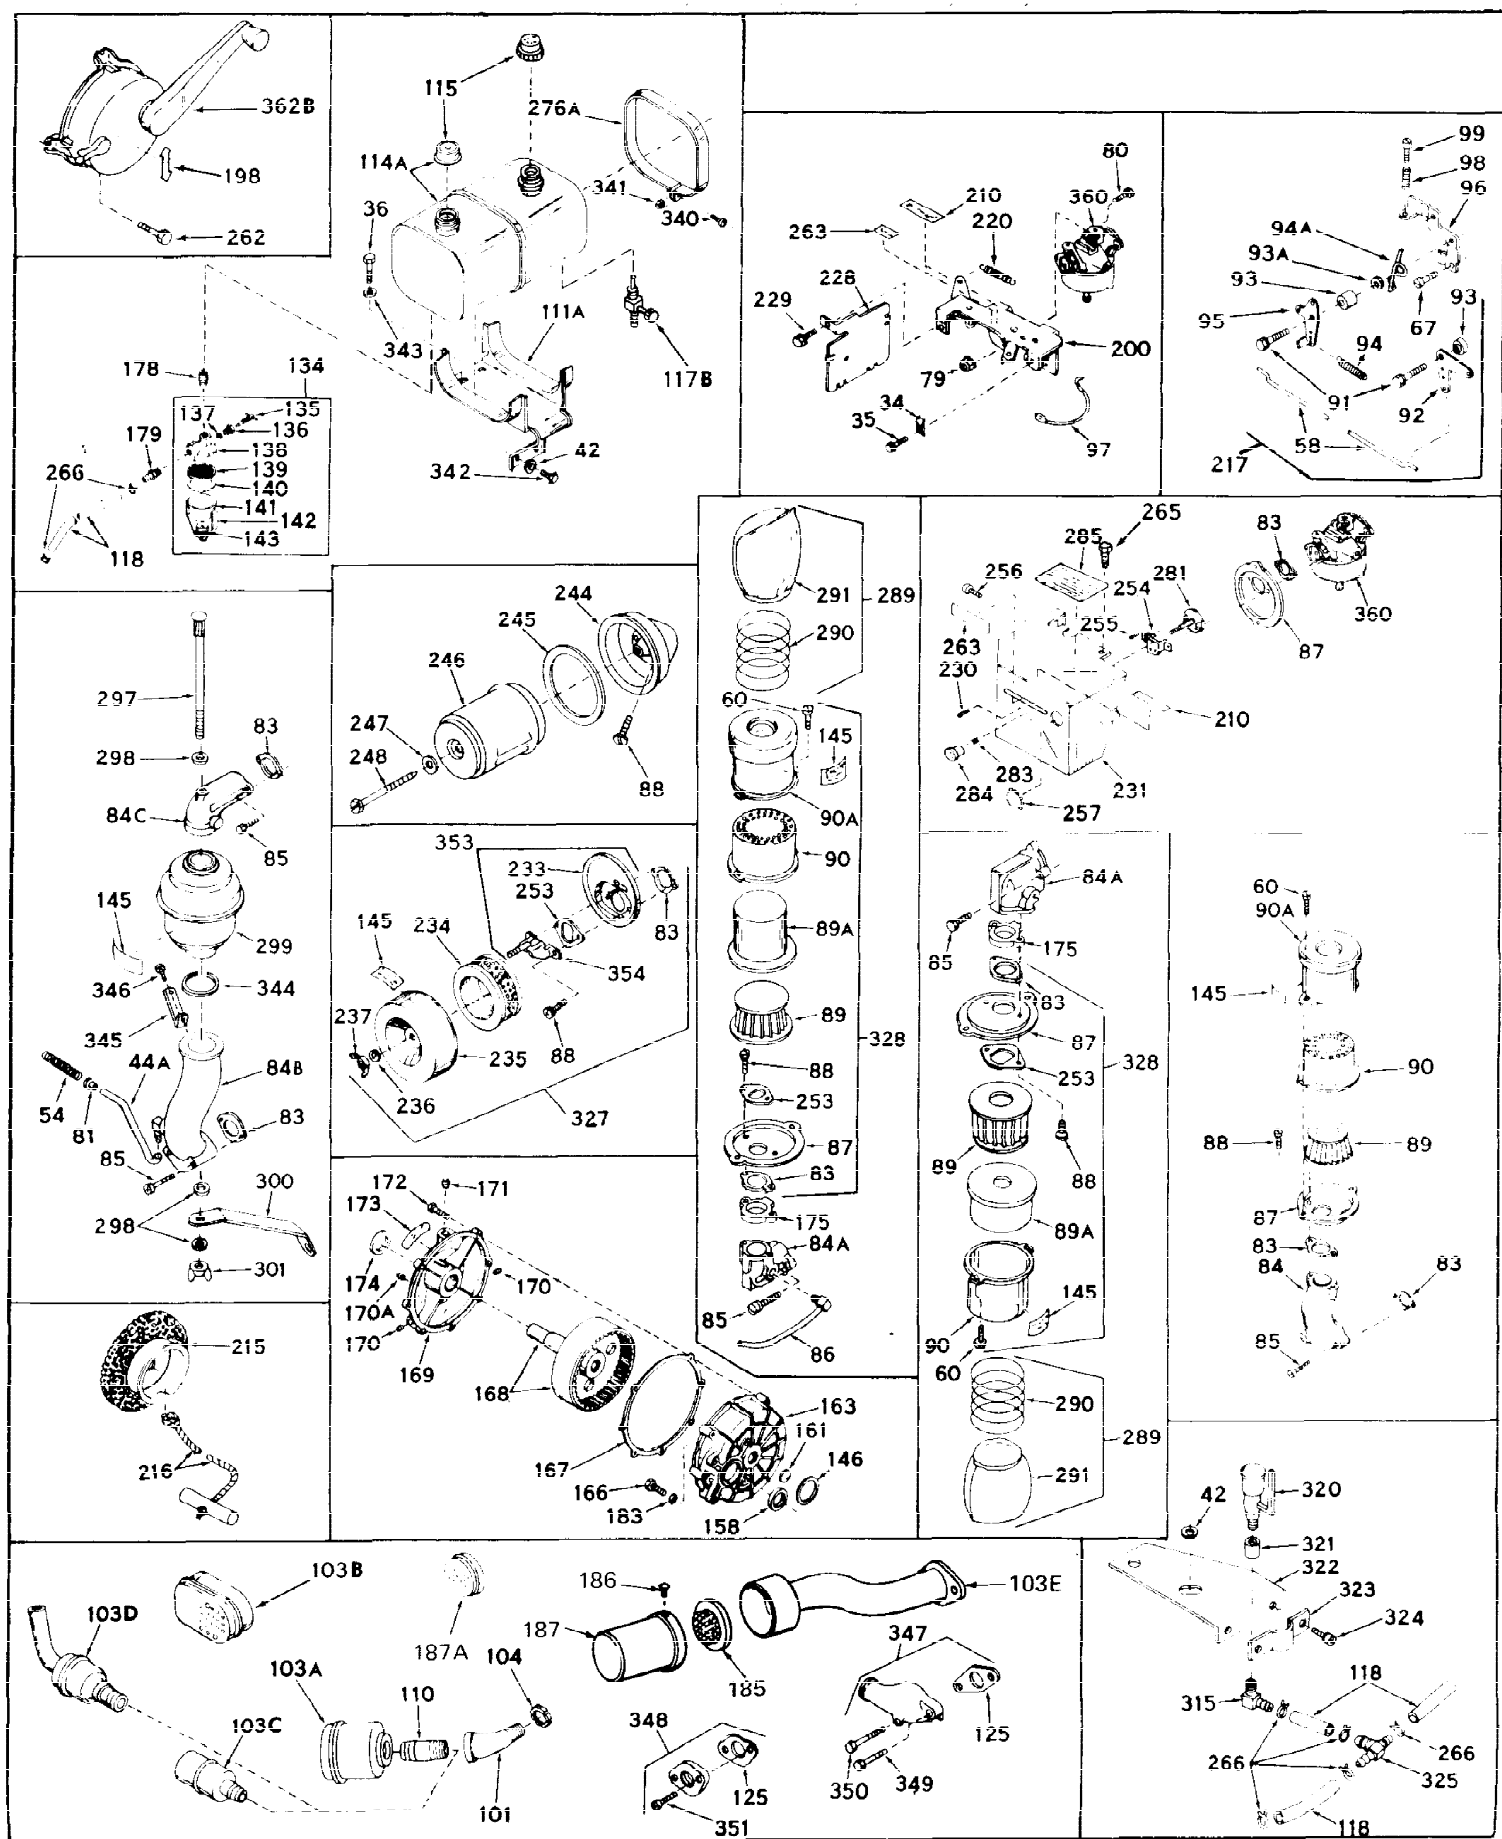

Ref #	Part Number	Qty	Description
34	27793	0	Clip, Conduit
35	28942	0	Screw
36	650694	0	Screw, Hex hd. cap, 5/16-18 x 2
36	650695	0	Screw, Hex hd. cap, 5/16-18 x 2-1/4 (Grade 8
36	650697	0	Screw, Hex hd. cap, 5/16-18 x 2-1/2
42	26073	0	Washer, Connecting rod bolt
54	28819	0	Spring, Fuel line
54	31778	0	Spring, Coil
60	650152	0	Screw
67	650399	0	Screw, Phil. fil. hd. Sems, 10-32 x 5/8
79	29752	0	Nut
80	650572	0	Screw
83	27272	0	Gasket, Air cleaner
85	29786	0	Screw
85	650163	0	Screw, Fil. hd. Sems, 10-32 x 7/8
85	650416	0	Screw, Rd. hd. Sems, 10-32 x 1
85	650605	0	Screw
88	28820	0	Screw
88	650399	0	Screw, Phil. fil. hd. Sems, 10-32 x 5/8
88	650521	0	Screw
91	30312	0	Screw, Hex washer hd. Sems, 10-32 x 1/2
97	28468	0	Wire, Ground (Female fitting both ends)
98	28569	0	Spring, Compression
98	32924	0	Spring, Compression
99	29500	0	Screw, Fil. hd. mach., Sems, 8-32 x 3/4
99	650223	0	Screw, Fil. slotted hd. Sems, 8-32 x 5/8
99	650688	0	Screw, Hex hd., 10-32 x 1-5/16" (Drilled
103A	29633	0	Muffler
104	28443	0	Nut, Conduit (1/8" thick)
104	32862	0	Nut, Conduit (1/4" thick)
115	32387A	0	Cap, Fuel filler (Charcoal Plastic) (Spurt
115	33032	0	Cap, Fuel filler (Red Plastic) (Spurt
118	29774	0	Line, Fuel (Braided 8.25")
118	30705	0	Line, Fuel (Braided 16")
118	30962	0	Line, Fuel (Braided 32")
125	27930	0	Gasket, Exhaust
145	31752	0	Decal, Air cleaner
146	28451	0	Gasket, Housing
171	24590	0	Plug, Pipe
215	28301	0	Pulley, Starter
216	590343	0	Rope & Handle Assy., Starter
228	30820	0	Baffle, Heat
229	28942	0	Screw
230	650257	0	Screw, Pan hd. Sems, 8-32 x 5/16
234	30804	0	Element, Air cleaner
235	30805	0	Cover, Air cleaner
236	31481	0	Washer, Copper
237	650513	0	Nut, Wing
253	30767	0	Spacer, Air cleaner
255	28820	0	Screw
256	650760	0	Screw
257	31291	0	Plug, Cover
262	29716	0	Screw
265	650701	0	Screw, Hex washer hd. shakeproof,
266	26460	0	Clamp, Fuel line