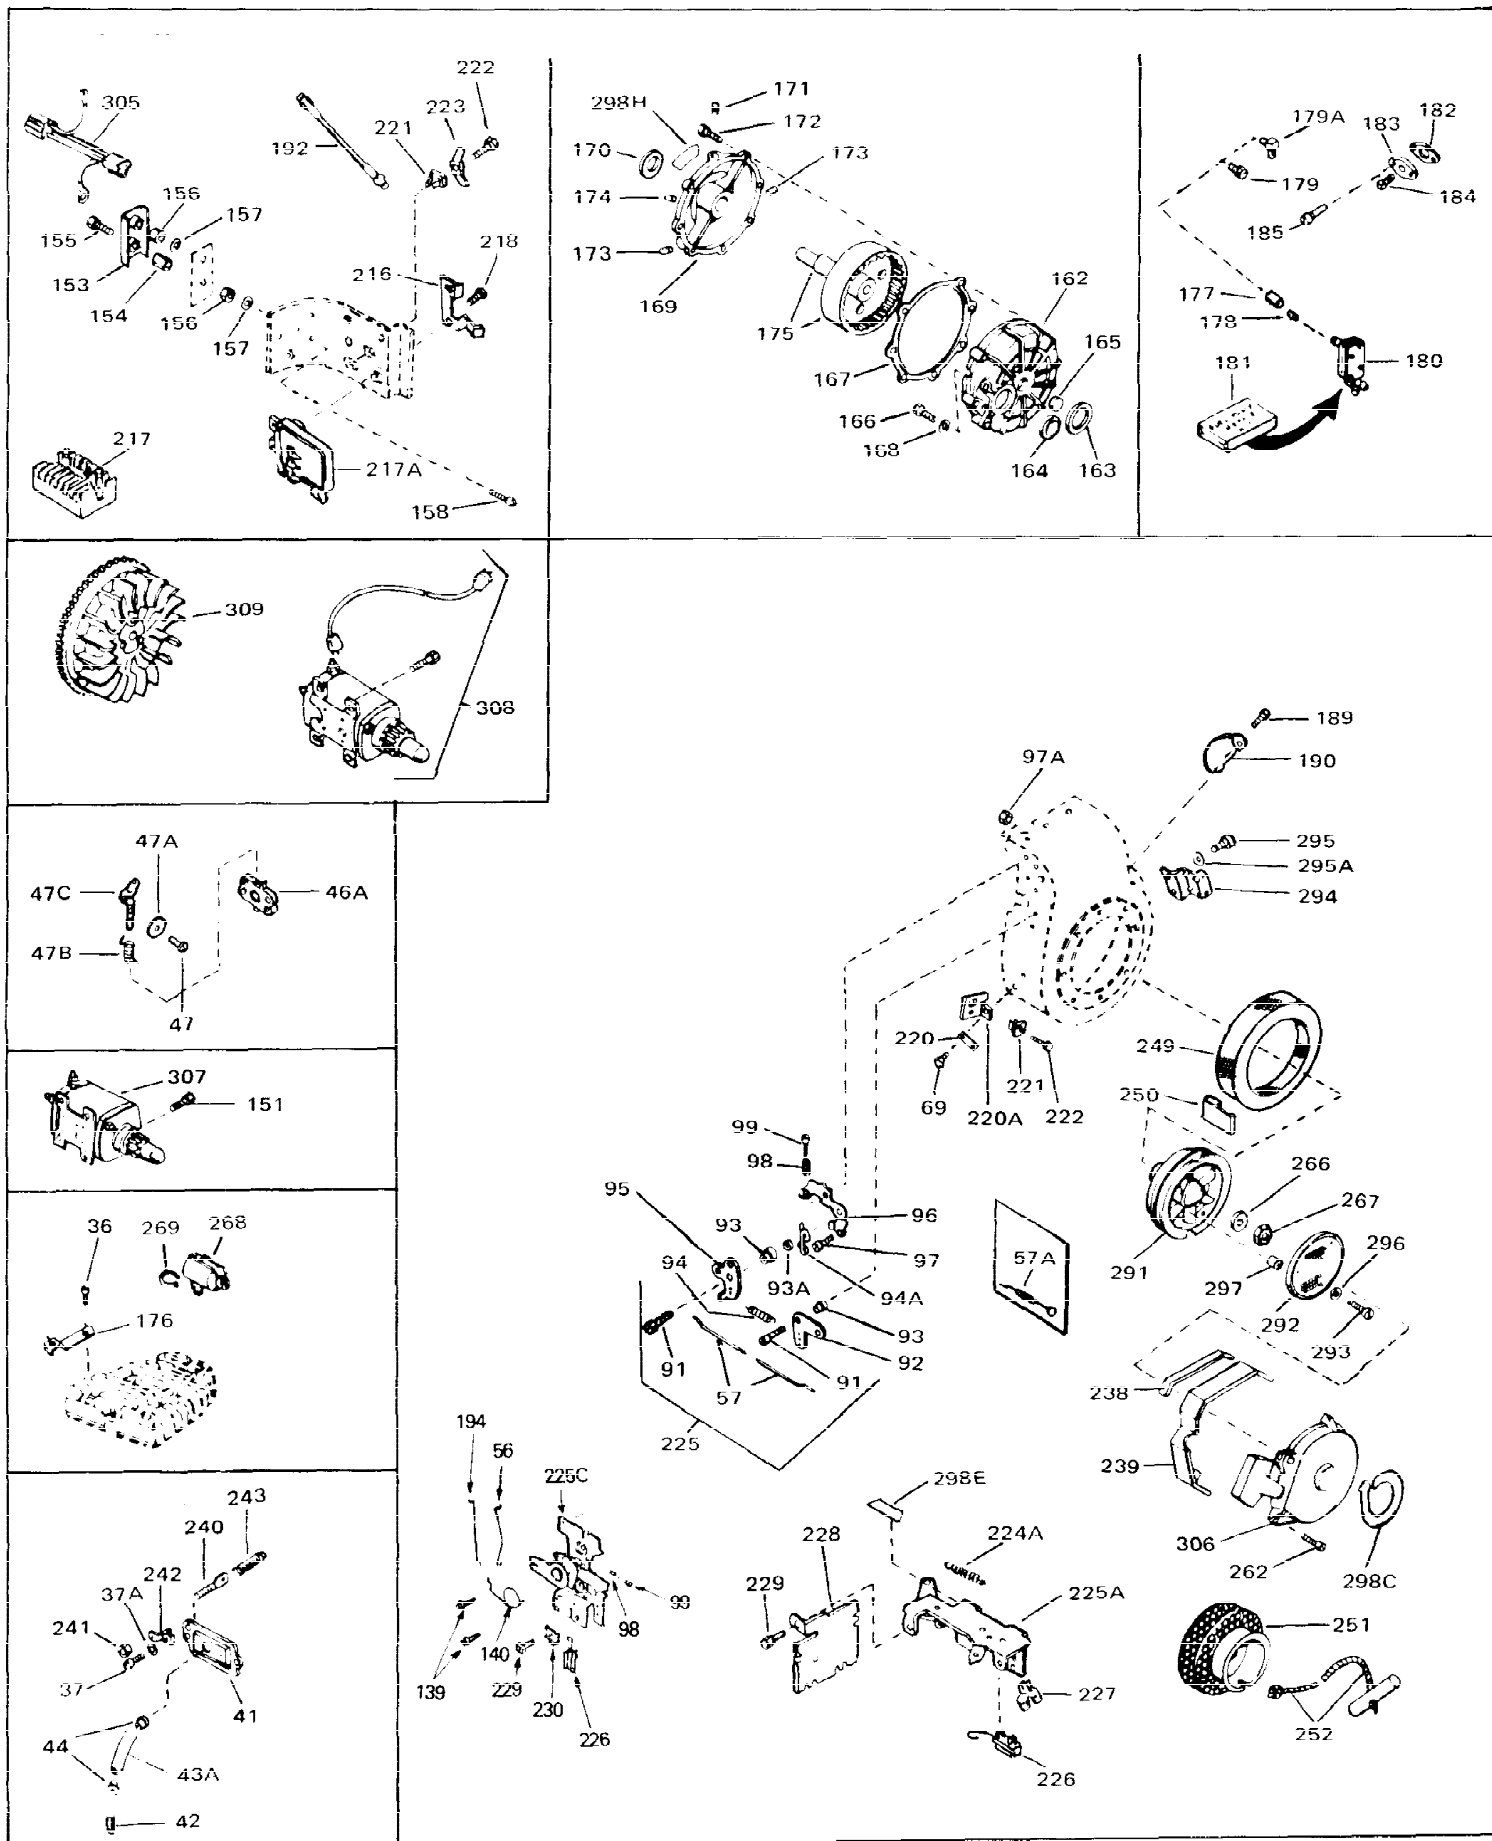

Ref #	Part Number	Qty	Description
36	650694A	0	Screw, Hex flange hd., 5/16-18 x 2
36	650695A	0	Screw, Hex flange hd., 5/16-18 x 2-1/4
36	650697A	0	Screw, Hex flange hd., 5/16-18 x 2-1/2
37	650128	0	Screw
37	650597	0	Screw, Hex washer hd., 10-24 x 5/8
37A	27261	0	Washer, Flat
41	28425	0	Cover, Valve chamber
56	31710	0	Link, Throttle
69	29747A	0	Screw
98	32924	0	Spring, Compression
98	28569	0	Spring, Compression
98	31342	0	Spring, Compression
99	29500	0	Screw, Fil. hd. mach., Sems, 8-32 x 3/4
99	650549	0	Screw
99	650688	0	Screw, Hex hd., 10-32 x 1-5/16" (Drilled
182	32683	0	Gasket, Fuel pump
183	32955	0	Cover, Fuel pump pad
184	9556	0	Plug, Oil drain (Sq. hd. pipe, 1/8-27)
185	30688	0	Screw, Hex hd. Sems, 1/4-20 x 1/2
225	730152	0	Control Assy., Speed
226	610973	0	Terminal Assy.
227	33177	0	Terminal
262	29716	0	Screw
266	650815	0	Washer, Belleville
267	8115	0	Nut, Hex
305	33018	0	Harness, Adapter
306	590420	0	Starter, Rewind
308	32386	0	Starter Motor Kit (110-120 Volt)
308	32901	0	Starter Motor Kit (110-120 Volt)
308	33328	0	Starter Motor Kit (110-120 Volt)
308	33328A	0	Starter Motor Kit (110-120 Volt)
308	33518	0	Starter Motor Kit (110-120 Volt)
308	33518A	0	Starter Motor Kit (110-120 Volt)
308	33518B	0	Starter Motor Kit (110-120 Volt)
309	30811A	0	Flywheel