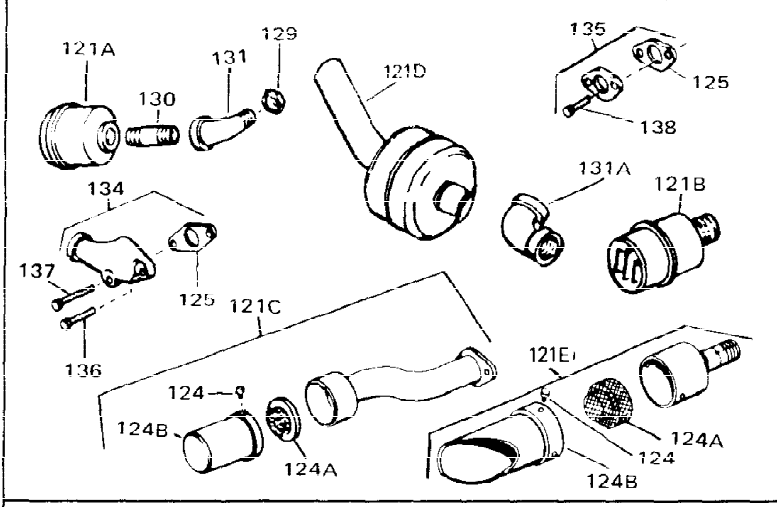

Ref #	Part Number	Qty	Description
35	26073	0	Washer, Connecting rod bolt
35	650570	0	Washer, Flat
35	650691	0	Washer, Flat
36	650694A	0	Screw, Hex flange hd., 5/16-18 x 2
36	650695A	0	Screw, Hex flange hd., 5/16-18 x 2-1/4
36	650697A	0	Screw, Hex flange hd., 5/16-18 x 2-1/2
38	27896	0	Gasket, Breather cover
43	27627	0	Tube, Breather
81	28820	0	Screw
81	30196	0	Screw
81	650521	0	Screw
82	27272	0	Gasket, Air cleaner
86A	34697	0	Elbow, Air cleaner
89A	730128	0	Cleaner Assy., Air
111A	31694	0	Bracket, Fuel tank
113	650561	0	Screw
115A	31573A	0	Gauge, Visual fuel
117B	33053	0	Valve, Fuel strainer & shut-off
117A	29683	0	Strainer & Shut-off
121E	391026	0	Muffler
121A	29633	0	Muffler
124A	33171	0	Screen, Muffler
124B	33185	0	Cover & Tube, Muffler
124	650578	0	Screw
125	27930	0	Gasket, Exhaust
134	31288	0	Muffler Adapter Kit
135	730130	0	Muffler Adapter Kit
136	6021A	0	Screw, Hex flange hd., 5/16-18 x 1-1/2
137	650697A	0	Screw, Hex flange hd., 5/16-18 x 2-1/2
138	30196	0	Screw
201B	31697	0	Strap, Fuel tank
202	29212	0	Screw
203	6202	0	Screw
210	29752	0	Nut
233	34819	0	Elbow Assy., Air cleaner
234	730561	0	Air Cleaner Kit, Dual Element upright,
273	650687	0	Screw, Pan hd. self-tap, 10-32 x 5/16