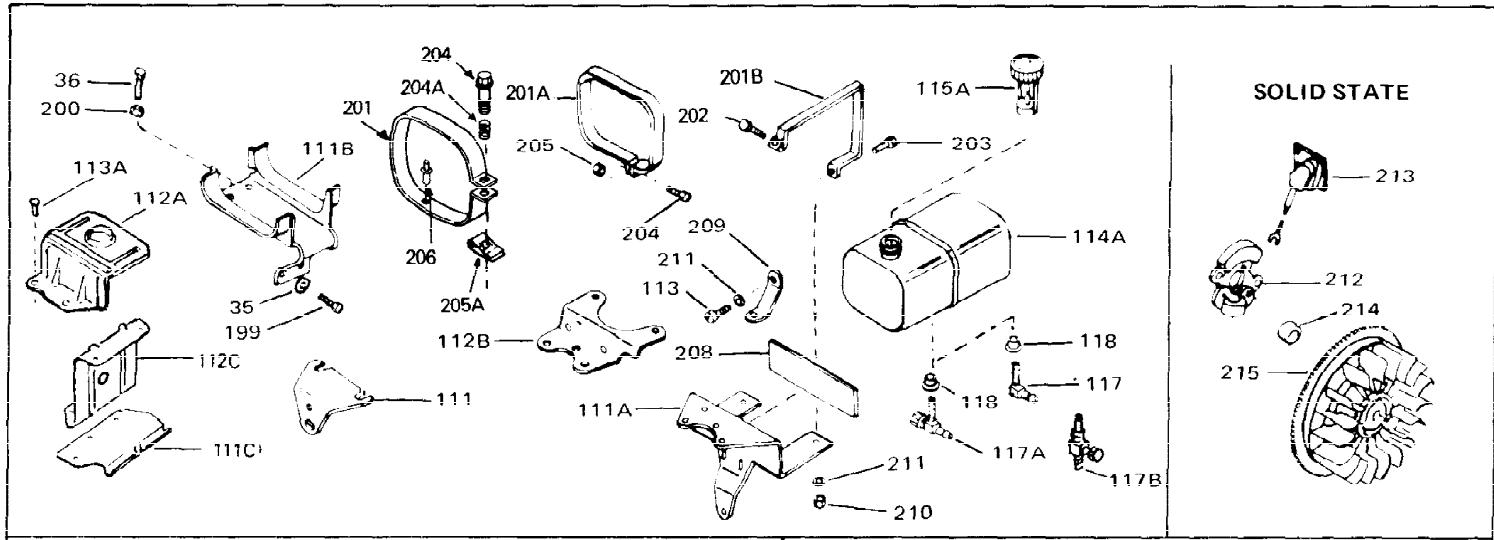

Ref #	Part Number	Qty	Description
35	26073	0	Washer, Connecting rod bolt
35	650570	0	Washer, Flat
35	650691	0	Washer, Flat
36	650694A	0	Screw, Hex flange hd., 5/16-18 x 2
36	650695A	0	Screw, Hex flange hd., 5/16-18 x 2-1/4
36	650697A	0	Screw, Hex flange hd., 5/16-18 x 2-1/2
38	27896	0	Gasket, Breather cover
43	27627	0	Tube, Breather
81	28820	0	Screw
81	30196	0	Screw
81	650521	0	Screw
82	27272	0	Gasket, Air cleaner
86A	34697	0	Elbow, Air cleaner
89A	730128	0	Cleaner Assy., Air
111A	31694	0	Bracket, Fuel tank
113	650561	0	Screw
115A	31573A	0	Gauge, Visual fuel
117B	33053	0	Valve, Fuel strainer & shut-off
117A	29683	0	Strainer & Shut-off
121E	391026	0	Muffler
121A	29633	0	Muffler
124A	33171	0	Screen, Muffler
124B	33185	0	Cover & Tube, Muffler
124	650578	0	Screw
125	27930	0	Gasket, Exhaust
134	31288	0	Muffler Adapter Kit
135	730130	0	Muffler Adapter Kit
136	6021A	0	Screw, Hex flange hd., 5/16-18 x 1-1/2
137	650697A	0	Screw, Hex flange hd., 5/16-18 x 2-1/2
138	30196	0	Screw
201B	31697	0	Strap, Fuel tank
202	29212	0	Screw
203	6202	0	Screw
210	29752	0	Nut
233	34819	0	Elbow Assy., Air cleaner
234	730561	0	Air Cleaner Kit, Dual Element upright,
273	650687	0	Screw, Pan hd. self-tap, 10-32 x 5/16