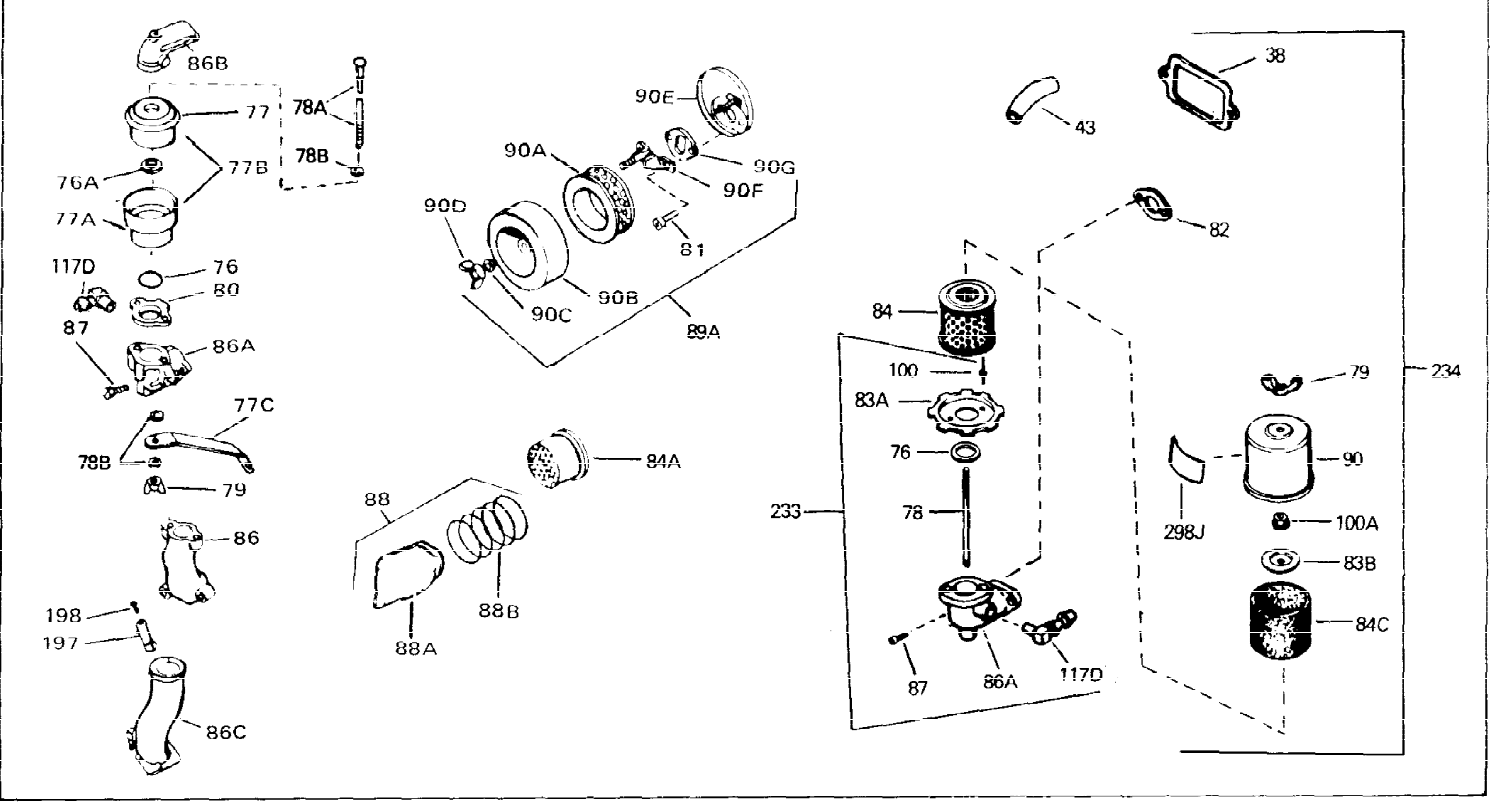

Ref #	Part Number	Qty	Description
35	26073	0	Washer, Connecting rod bolt
35	650570	0	Washer, Flat
35	650691	0	Washer, Flat
36	650694A	0	Screw, Hex flange hd., 5/16-18 x 2
36	650695A	0	Screw, Hex flange hd., 5/16-18 x 2-1/4
36	650697A	0	Screw, Hex flange hd., 5/16-18 x 2-1/2
38	27896	0	Gasket, Breather cover
43	27627	0	Tube, Breather
81	28820	0	Screw
81	30196	0	Screw
81	650521	0	Screw
82	27272	0	Gasket, Air cleaner
86A	34697	0	Elbow, Air cleaner
89A	730128	0	Cleaner Assy., Air
111A	31694	0	Bracket, Fuel tank
113	650561	0	Screw
115A	31573A	0	Gauge, Visual fuel
117B	33053	0	Valve, Fuel strainer & shut-off
117A	29683	0	Strainer & Shut-off
121E	391026	0	Muffler
121A	29633	0	Muffler
124A	33171	0	Screen, Muffler
124B	33185	0	Cover & Tube, Muffler
124	650578	0	Screw
125	27930	0	Gasket, Exhaust
134	31288	0	Muffler Adapter Kit
135	730130	0	Muffler Adapter Kit
136	6021A	0	Screw, Hex flange hd., 5/16-18 x 1-1/2
137	650697A	0	Screw, Hex flange hd., 5/16-18 x 2-1/2
138	30196	0	Screw
201B	31697	0	Strap, Fuel tank
202	29212	0	Screw
203	6202	0	Screw
210	29752	0	Nut
233	34819	0	Elbow Assy., Air cleaner
234	730561	0	Air Cleaner Kit, Dual Element upright,
273	650687	0	Screw, Pan hd. self-tap, 10-32 x 5/16