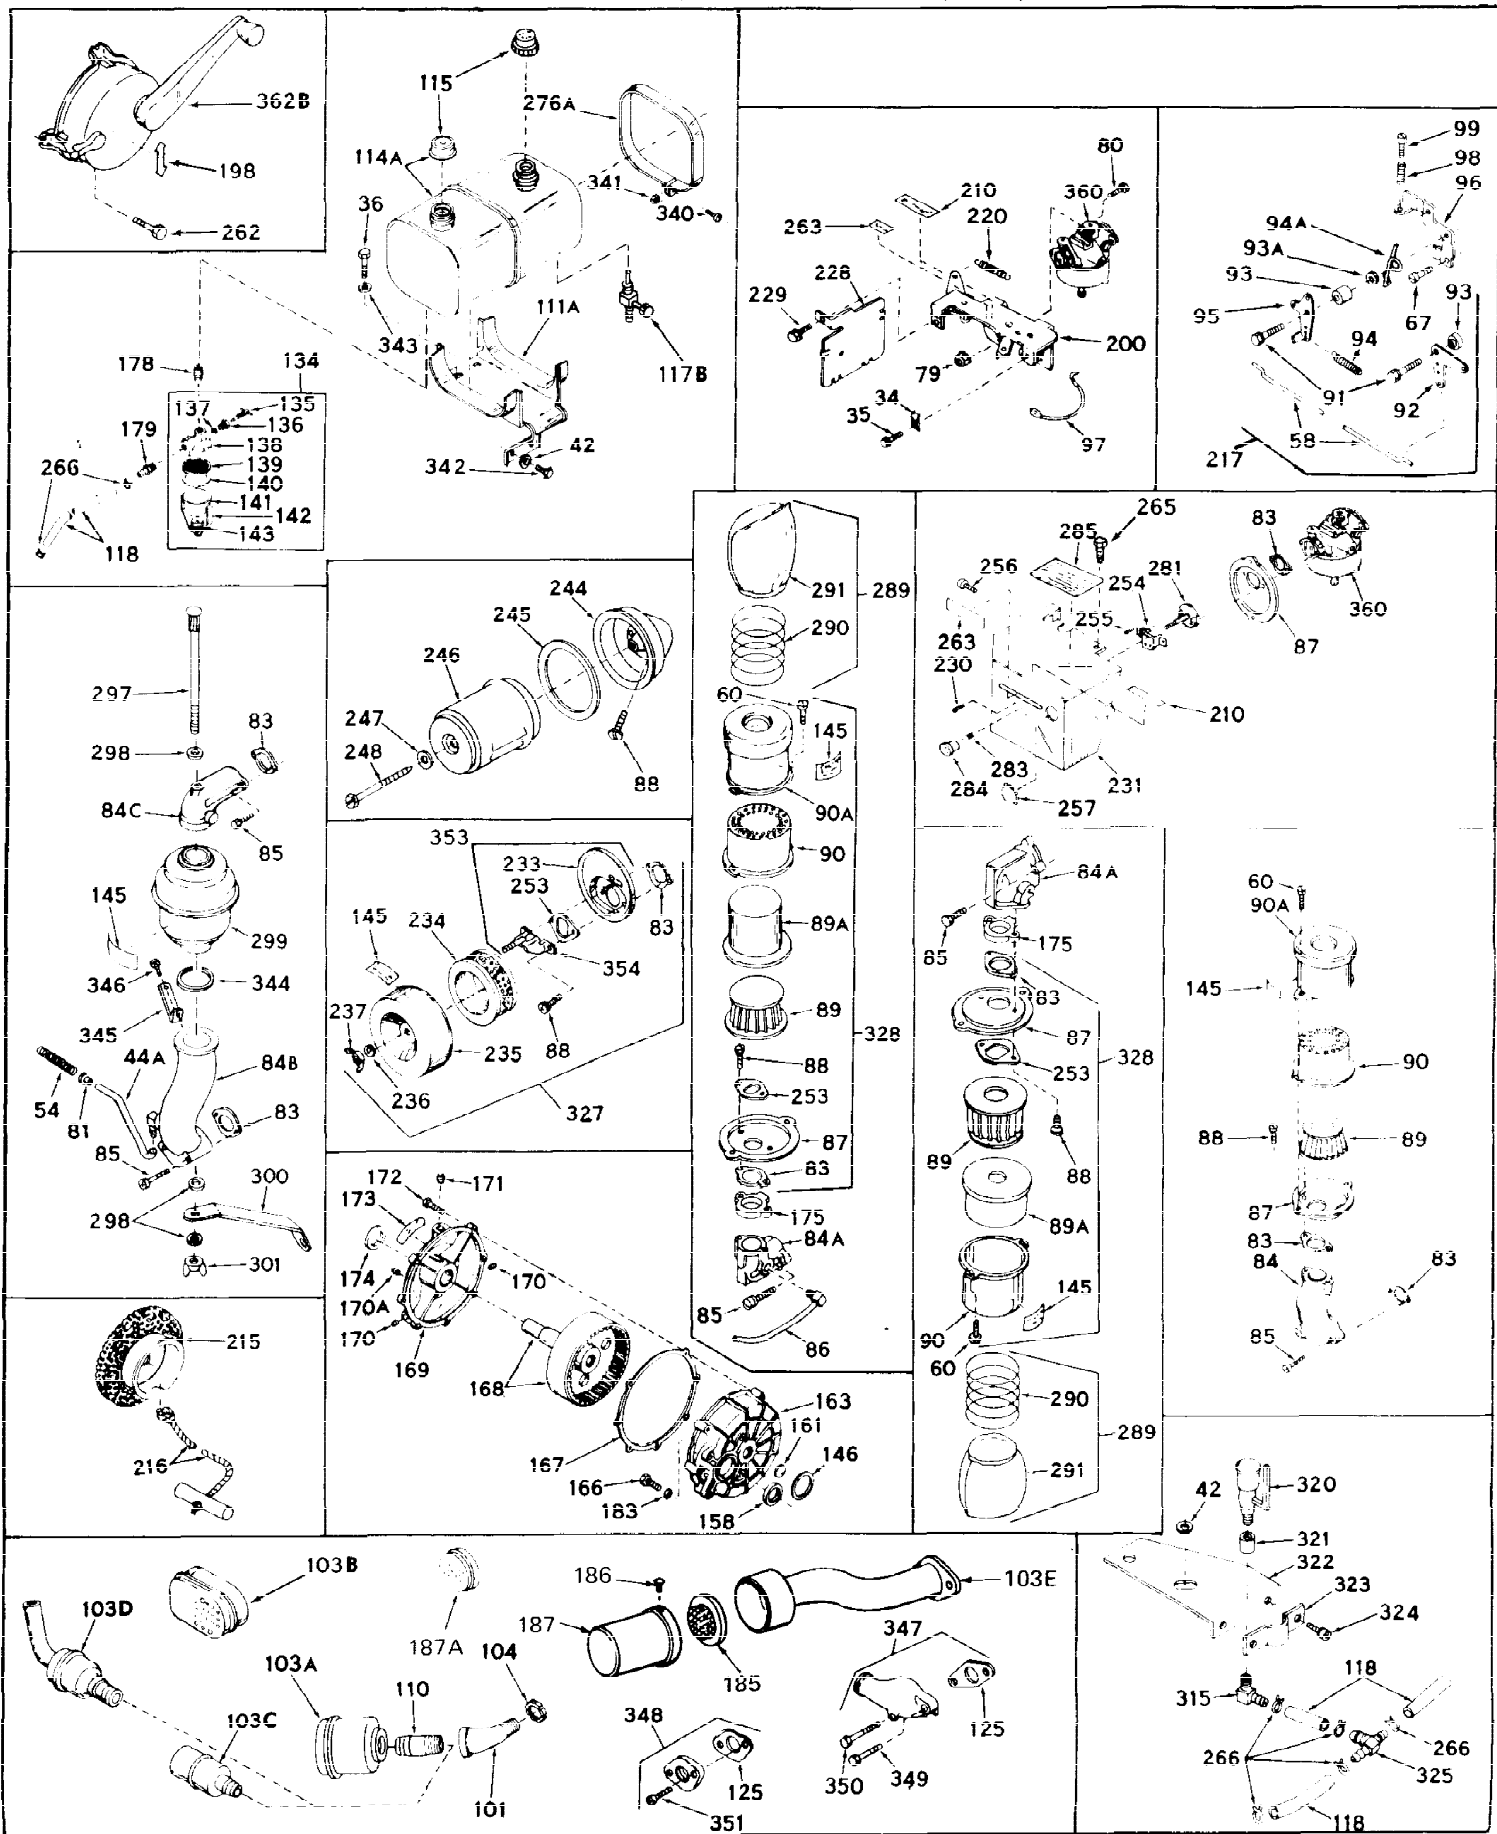

Ref #	Part Number	Qty	Description
34	27793	0	Clip, Conduit
35	28942	0	Screw
36	650694	0	Screw, Hex hd. cap, 5/16-18 x 2
36	650695	0	Screw, Hex hd. cap, 5/16-18 x 2-1/4 (Grade 8
36	650697	0	Screw, Hex hd. cap, 5/16-18 x 2-1/2
42	26073	0	Washer, Connecting rod bolt
44A	32447	0	Tube, Breather
54	28819	0	Spring, Fuel line
54	31778	0	Spring, Coil
60	650152	0	Screw
67	650399	0	Screw, Phil. fil. hd. Sems, 10-32 x 5/8
79	29752	0	Nut
80	650572	0	Screw
81	32446	0	Grommet, Breather tube
83	27272	0	Gasket, Air cleaner
84B	32106A	0	Elbow, Air cleaner
85	29786	0	Screw
85	650163	0	Screw, Fil. hd. Sems, 10-32 x 7/8
85	650416	0	Screw, Rd. hd. Sems, 10-32 x 1
85	650605	0	Screw
88	28820	0	Screw
88	650399	0	Screw, Phil. fil. hd. Sems, 10-32 x 5/8
88	650521	0	Screw
91	30312	0	Screw, Hex washer hd. Sems, 10-32 x 1/2
98	28569	0	Spring, Compression
98	32924	0	Spring, Compression
99	29500	0	Screw, Fil. hd. mach., Sems, 8-32 x 3/4
99	650223	0	Screw, Fil. slotted hd. Sems, 8-32 x 5/8
99	650688	0	Screw, Hex hd., 10-32 x 1-5/16" (Drilled
104	28443	0	Nut, Conduit (1/8" thick)
104	32862	0	Nut, Conduit (1/4" thick)
115	32387A	0	Cap, Fuel filler (Charcoal Plastic) (Spurt
115	33032	0	Cap, Fuel filler (Red Plastic) (Spurt
118	29774	0	Line, Fuel (Braided 8.25")
118	30705	0	Line, Fuel (Braided 16")
118	30962	0	Line, Fuel (Braided 32")
125	27930	0	Gasket, Exhaust
145	31786	0	Decal, Air cleaner
146	28451	0	Gasket, Housing
171	24590	0	Plug, Pipe
215	28301	0	Pulley, Starter
216	590343	0	Rope & Handle Assy., Starter
228	30820	0	Baffle, Heat
229	28942	0	Screw
230	650257	0	Screw, Pan hd. Sems, 8-32 x 5/16
253	30767	0	Spacer, Air cleaner
255	28820	0	Screw
256	650760	0	Screw
257	31291	0	Plug, Cover
262	29716	0	Screw
265	650701	0	Screw, Hex washer hd. shakeproof,
266	26460	0	Clamp, Fuel line
289	730512	0	Kit, Pre-cleaner
290	31667	0	Spring, Pre-cleaner bag
291	31668	0	Bag, Pre-cleaner