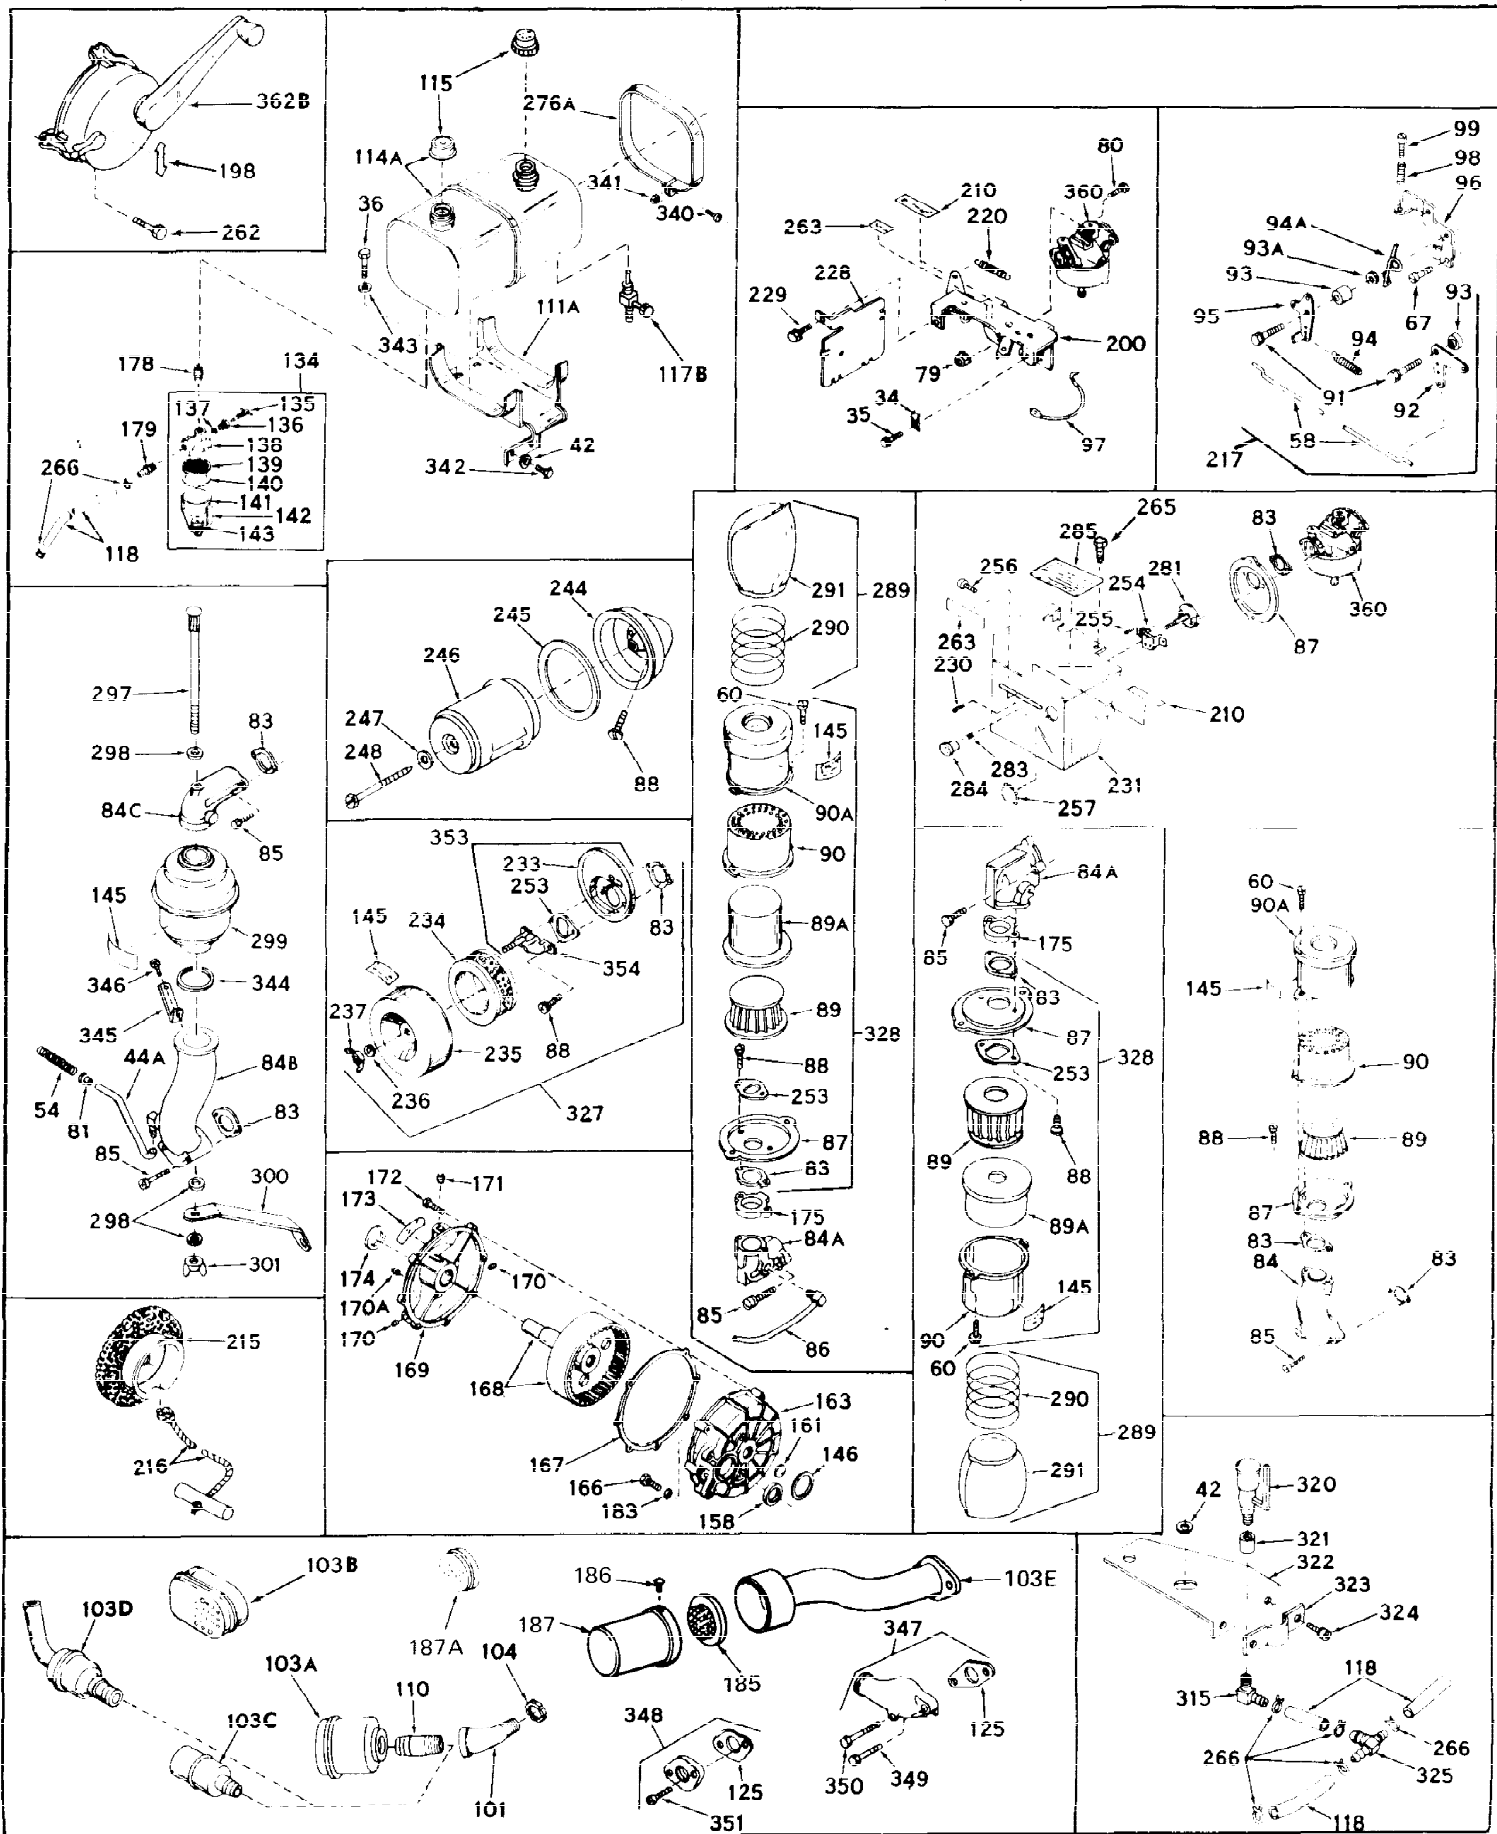

Ref #	Part Number	Qty	Description
34	27793	0	Clip, Conduit
35	28942	0	Screw
36	650694	0	Screw, Hex hd. cap, 5/16-18 x 2
36	650695	0	Screw, Hex hd. cap, 5/16-18 x 2-1/4 (Grade 8
36	650697	0	Screw, Hex hd. cap, 5/16-18 x 2-1/2
42	26073	0	Washer, Connecting rod bolt
44A	32447	0	Tube, Breather
54	28819	0	Spring, Fuel line
54	31778	0	Spring, Coil
60	650152	0	Screw
67	650399	0	Screw, Phil. fil. hd. Sems, 10-32 x 5/8
79	29752	0	Nut
80	650572	0	Screw
81	32446	0	Grommet, Breather tube
83	27272	0	Gasket, Air cleaner
84B	32106A	0	Elbow, Air cleaner
85	29786	0	Screw
85	650163	0	Screw, Fil. hd. Sems, 10-32 x 7/8
85	650416	0	Screw, Rd. hd. Sems, 10-32 x 1
85	650605	0	Screw
88	28820	0	Screw
88	650399	0	Screw, Phil. fil. hd. Sems, 10-32 x 5/8
88	650521	0	Screw
91	30312	0	Screw, Hex washer hd. Sems, 10-32 x 1/2
98	28569	0	Spring, Compression
98	32924	0	Spring, Compression
99	29500	0	Screw, Fil. hd. mach., Sems, 8-32 x 3/4
99	650223	0	Screw, Fil. slotted hd. Sems, 8-32 x 5/8
99	650688	0	Screw, Hex hd., 10-32 x 1-5/16" (Drilled
104	28443	0	Nut, Conduit (1/8" thick)
104	32862	0	Nut, Conduit (1/4" thick)
110	30244	0	Nipple, Exhaust pipe (2-1/2")
115	32387A	0	Cap, Fuel filler (Charcoal Plastic) (Spurt
115	33032	0	Cap, Fuel filler (Red Plastic) (Spurt
118	29774	0	Line, Fuel (Braided 8.25")
118	30705	0	Line, Fuel (Braided 16")
118	30962	0	Line, Fuel (Braided 32")
125	27930	0	Gasket, Exhaust
145	31786	0	Decal, Air cleaner
146	28451	0	Gasket, Housing
171	24590	0	Plug, Pipe
215	28301	0	Pulley, Starter
216	590343	0	Rope & Handle Assy., Starter
228	30820	0	Baffle, Heat
229	28942	0	Screw
230	650257	0	Screw, Pan hd. Sems, 8-32 x 5/16
253	30767	0	Spacer, Air cleaner
255	28820	0	Screw
256	650760	0	Screw
257	31291	0	Plug, Cover
262	29716	0	Screw
265	650701	0	Screw, Hex washer hd. shakeproof,
266	26460	0	Clamp, Fuel line
289	730512	0	Kit, Pre-cleaner
290	31667	0	Spring, Pre-cleaner bag