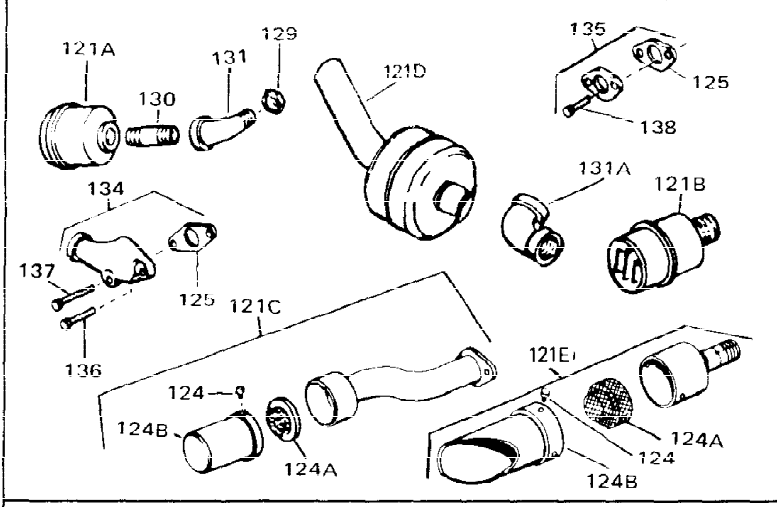

Ref #	Part Number	Qty	Description
35	26073	0	Washer, Connecting rod bolt
35	650570	0	Washer, Flat
35	650691	0	Washer, Flat
36	650694A	0	Screw, Hex flange hd., 5/16-18 x 2
36	650695A	0	Screw, Hex flange hd., 5/16-18 x 2-1/4
36	650697A	0	Screw, Hex flange hd., 5/16-18 x 2-1/2
38	27896	0	Gasket, Breather cover
76	31479	0	Washer, Fiber
76A	31480	0	"O" Ring
77A	31670	0	Bowl, Oil bath cleaner
77B	32561	0	Air cleaner, Oil bath
77	31669	0	Cover, Oil bath cleaner
78A	650604	0	Bolt, Air cleaner
78B	31812	0	Washer
79	650513	0	Nut, Wing
81	650521	0	Screw
81	28820	0	Screw
81	30196	0	Screw
82	27272	0	Gasket, Air cleaner
86A	34697	0	Elbow, Air cleaner
86C	32106A	0	Elbow, Air cleaner
87	650605	0	Screw
89A	730128	0	Cleaner Assy., Air
111A	31694	0	Bracket, Fuel tank
113	650561	0	Screw
117B	33053	0	Valve, Fuel strainer & shut-off
117	28584	0	Strainer & Elbow
121E	391026	0	Muffler
124A	33171	0	Screen, Muffler
124B	33185	0	Cover & Tube, Muffler
124	650578	0	Screw
125	27930	0	Gasket, Exhaust
134	31288	0	Muffler Adapter Kit
135	730130	0	Muffler Adapter Kit
136	6021A	0	Screw, Hex flange hd., 5/16-18 x 1-1/2
137	650697A	0	Screw, Hex flange hd., 5/16-18 x 2-1/2
138	30196	0	Screw
197	32107	0	Brace, Air cleaner
198	30063	0	Screw
201B	31697	0	Strap, Fuel tank
202	29212	0	Screw
203	6202	0	Screw
210	29752	0	Nut
233	34819	0	Elbow Assy., Air cleaner
234	730561	0	Air Cleaner Kit, Dual Element upright,
273	650687	0	Screw, Pan hd. self-tap, 10-32 x 5/16