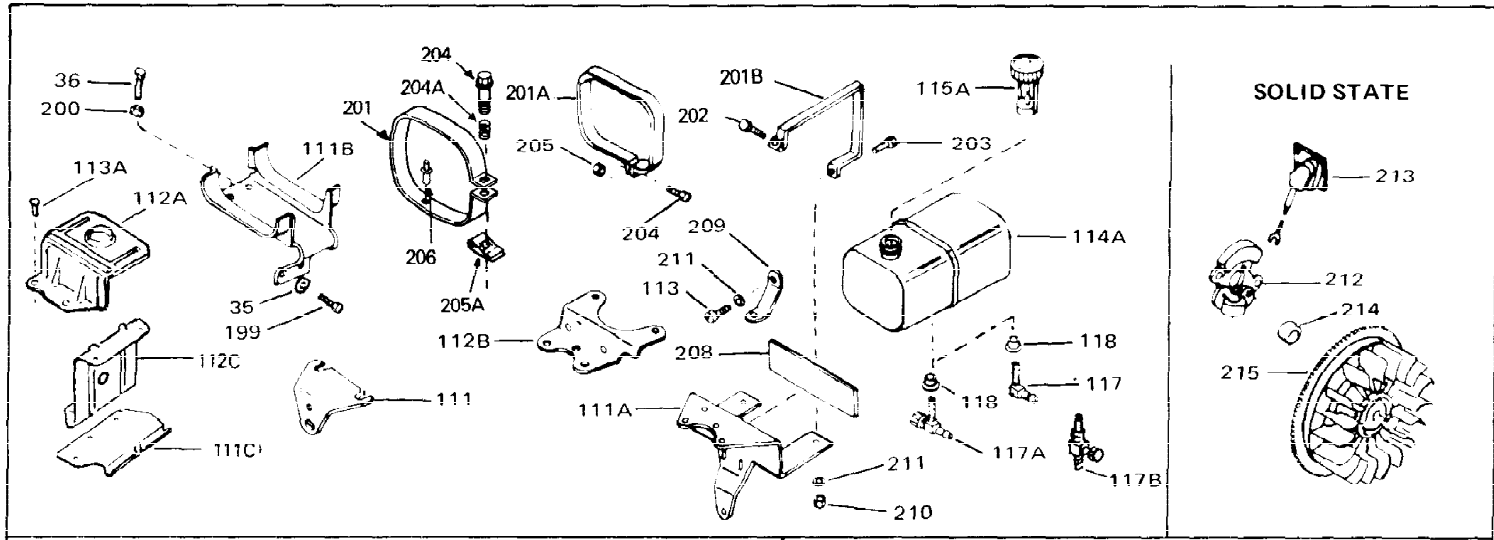

Ref #	Part Number	Qty	Description
35	26073	0	Washer, Connecting rod bolt
35	650570	0	Washer, Flat
35	650691	0	Washer, Flat
36	650694A	0	Screw, Hex flange hd., 5/16-18 x 2
36	650695A	0	Screw, Hex flange hd., 5/16-18 x 2-1/4
36	650697A	0	Screw, Hex flange hd., 5/16-18 x 2-1/2
38	27896	0	Gasket, Breather cover
76	31479	0	Washer, Fiber
76A	31480	0	"O" Ring
77A	31670	0	Bowl, Oil bath cleaner
77B	32561	0	Air cleaner, Oil bath
77	31669	0	Cover, Oil bath cleaner
78A	650604	0	Bolt, Air cleaner
78B	31812	0	Washer
79	650513	0	Nut, Wing
81	650521	0	Screw
81	28820	0	Screw
81	30196	0	Screw
82	27272	0	Gasket, Air cleaner
86A	34697	0	Elbow, Air cleaner
86C	32106A	0	Elbow, Air cleaner
87	650605	0	Screw
89A	730128	0	Cleaner Assy., Air
111A	31694	0	Bracket, Fuel tank
113	650561	0	Screw
117B	33053	0	Valve, Fuel strainer & shut-off
117	28584	0	Strainer & Elbow
121E	391026	0	Muffler
124A	33171	0	Screen, Muffler
124B	33185	0	Cover & Tube, Muffler
124	650578	0	Screw
125	27930	0	Gasket, Exhaust
134	31288	0	Muffler Adapter Kit
135	730130	0	Muffler Adapter Kit
136	6021A	0	Screw, Hex flange hd., 5/16-18 x 1-1/2
137	650697A	0	Screw, Hex flange hd., 5/16-18 x 2-1/2
138	30196	0	Screw
197	32107	0	Brace, Air cleaner
198	30063	0	Screw
201B	31697	0	Strap, Fuel tank
202	29212	0	Screw
203	6202	0	Screw
210	29752	0	Nut
233	34819	0	Elbow Assy., Air cleaner
234	730561	0	Air Cleaner Kit, Dual Element upright,
273	650687	0	Screw, Pan hd. self-tap, 10-32 x 5/16