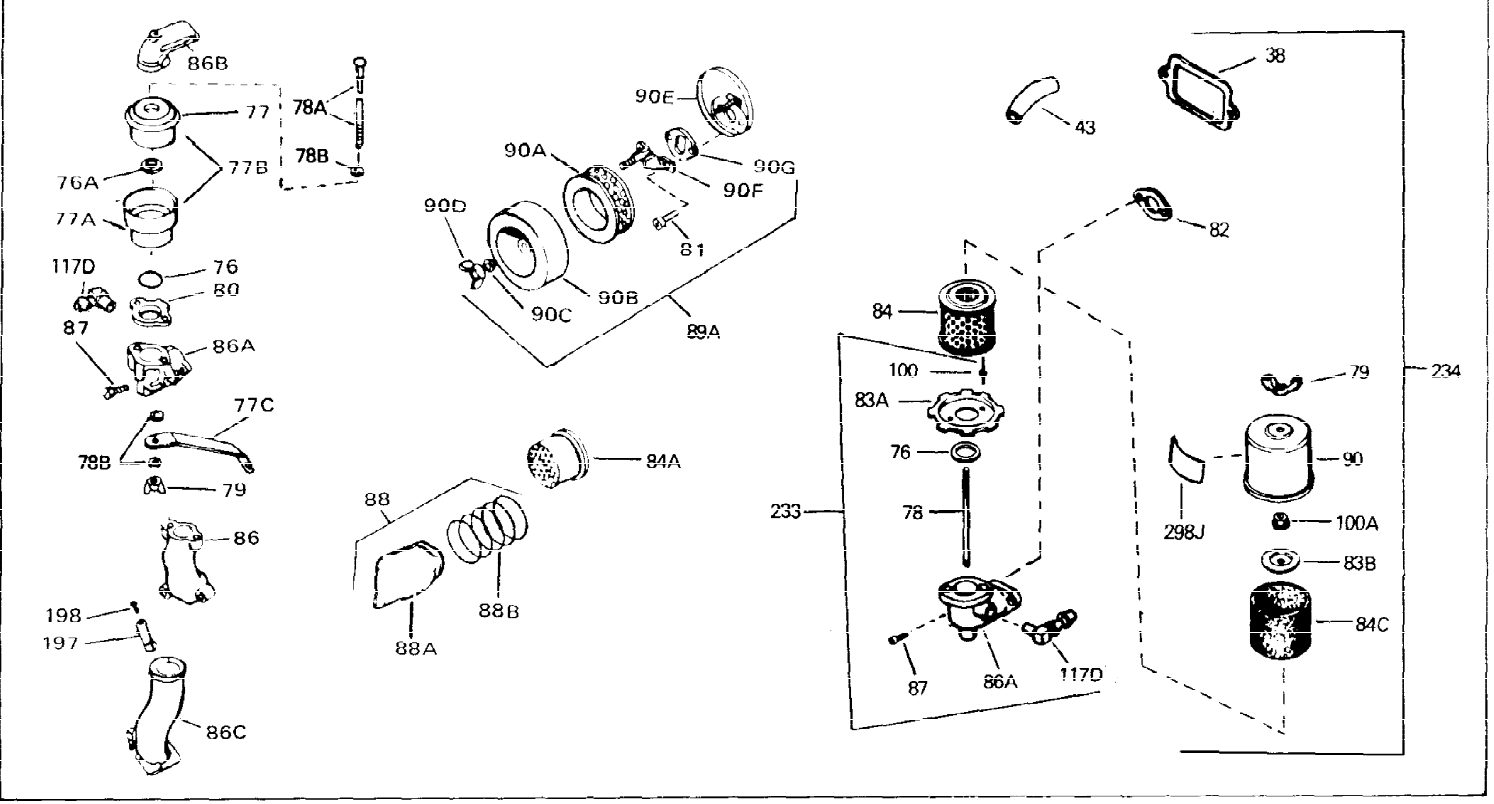

Ref #	Part Number	Qty	Description
35	26073	0	Washer, Connecting rod bolt
35	650570	0	Washer, Flat
35	650691	0	Washer, Flat
36	650694A	0	Screw, Hex flange hd., 5/16-18 x 2
36	650695A	0	Screw, Hex flange hd., 5/16-18 x 2-1/4
36	650697A	0	Screw, Hex flange hd., 5/16-18 x 2-1/2
38	27896	0	Gasket, Breather cover
76	31479	0	Washer, Fiber
76A	31480	0	"O" Ring
77A	31670	0	Bowl, Oil bath cleaner
77B	32561	0	Air cleaner, Oil bath
77	31669	0	Cover, Oil bath cleaner
78A	650604	0	Bolt, Air cleaner
78B	31812	0	Washer
79	650513	0	Nut, Wing
81	650521	0	Screw
81	28820	0	Screw
81	30196	0	Screw
82	27272	0	Gasket, Air cleaner
86A	34697	0	Elbow, Air cleaner
86C	32106A	0	Elbow, Air cleaner
87	650605	0	Screw
89A	730128	0	Cleaner Assy., Air
111A	31694	0	Bracket, Fuel tank
113	650561	0	Screw
117B	33053	0	Valve, Fuel strainer & shut-off
117	28584	0	Strainer & Elbow
121E	391026	0	Muffler
124A	33171	0	Screen, Muffler
124B	33185	0	Cover & Tube, Muffler
124	650578	0	Screw
125	27930	0	Gasket, Exhaust
134	31288	0	Muffler Adapter Kit
135	730130	0	Muffler Adapter Kit
136	6021A	0	Screw, Hex flange hd., 5/16-18 x 1-1/2
137	650697A	0	Screw, Hex flange hd., 5/16-18 x 2-1/2
138	30196	0	Screw
197	32107	0	Brace, Air cleaner
198	30063	0	Screw
201B	31697	0	Strap, Fuel tank
202	29212	0	Screw
203	6202	0	Screw
210	29752	0	Nut
233	34819	0	Elbow Assy., Air cleaner
234	730561	0	Air Cleaner Kit, Dual Element upright,
273	650687	0	Screw, Pan hd. self-tap, 10-32 x 5/16