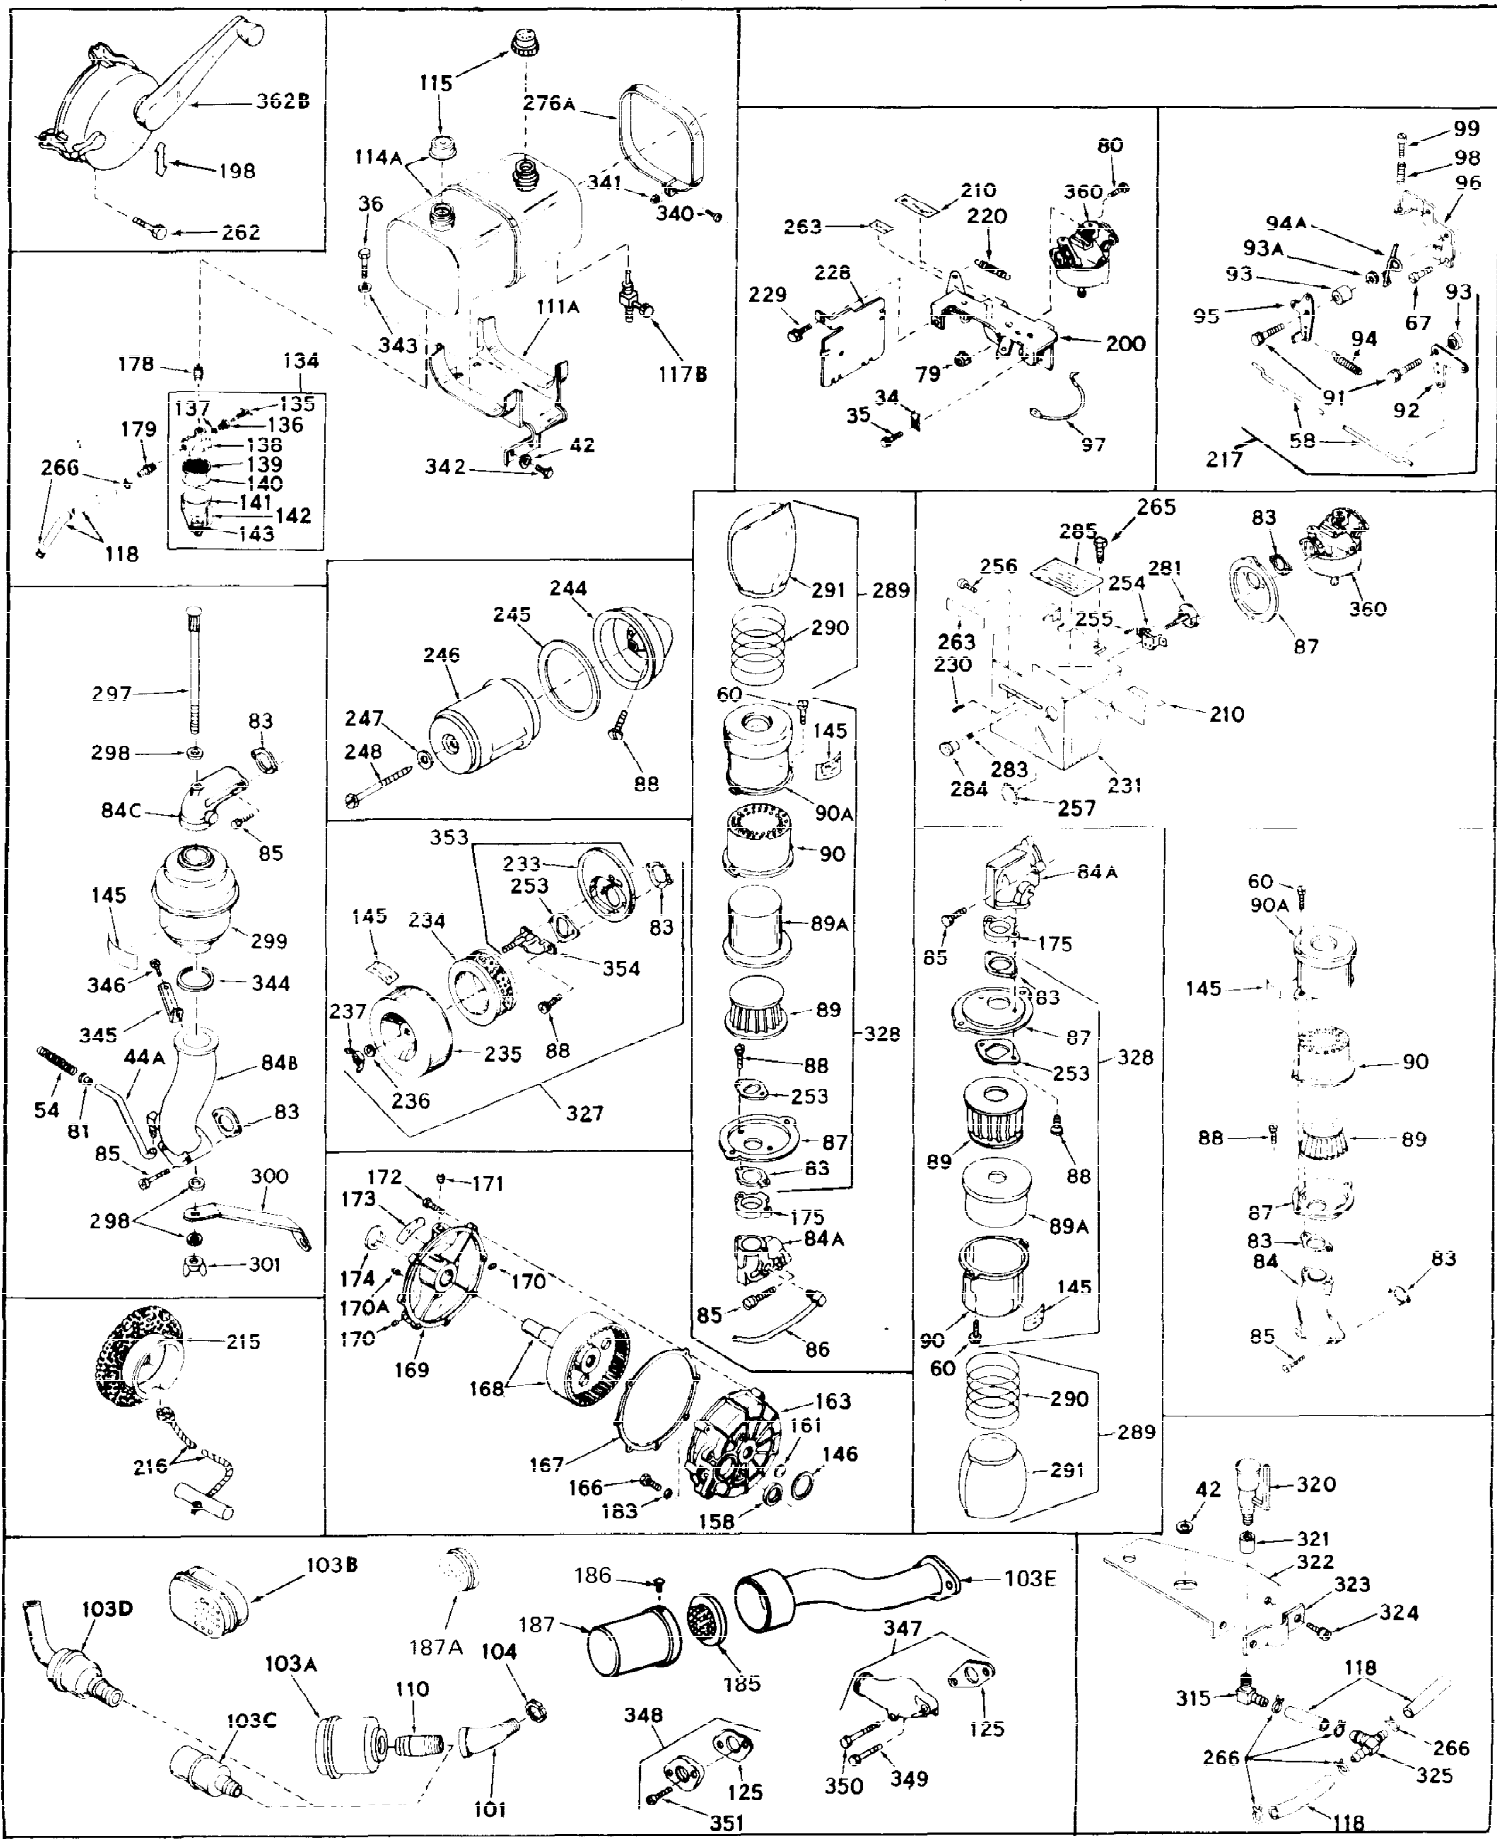

Ref #	Part Number	Qty	Description
34	27793	0	Clip, Conduit
35	28942	0	Screw
36	650694	0	Screw, Hex hd. cap, 5/16-18 x 2
36	650695	0	Screw, Hex hd. cap, 5/16-18 x 2-1/4 (Grade 8
36	650697	0	Screw, Hex hd. cap, 5/16-18 x 2-1/2
42	26073	0	Washer, Connecting rod bolt
54	28819	0	Spring, Fuel line
54	31778	0	Spring, Coil
60	650152	0	Screw
67	650399	0	Screw, Phil. fil. hd. Sems, 10-32 x 5/8
79	29752	0	Nut
80	650572	0	Screw
83	27272	0	Gasket, Air cleaner
85	29786	0	Screw
85	650163	0	Screw, Fil. hd. Sems, 10-32 x 7/8
85	650416	0	Screw, Rd. hd. Sems, 10-32 x 1
85	650605	0	Screw
88	650521	0	Screw
88	28820	0	Screw
88	650399	0	Screw, Phil. fil. hd. Sems, 10-32 x 5/8
91	30312	0	Screw, Hex washer hd. Sems, 10-32 x 1/2
97	30831	0	Wire, Ground (Female fitting both ends)
98	28569	0	Spring, Compression
98	32924	0	Spring, Compression
99	29500	0	Screw, Fil. hd. mach., Sems, 8-32 x 3/4
99	650223	0	Screw, Fil. slotted hd. Sems, 8-32 x 5/8
99	650688	0	Screw, Hex hd., 10-32 x 1-5/16" (Drilled
104	28443	0	Nut, Conduit (1/8" thick)
104	32862	0	Nut, Conduit (1/4" thick)
115	32387A	0	Cap, Fuel filler (Charcoal Plastic) (Spurt
115	33032	0	Cap, Fuel filler (Red Plastic) (Spurt
118	29774	0	Line, Fuel (Braided 8.25")
118	30705	0	Line, Fuel (Braided 16")
118	30962	0	Line, Fuel (Braided 32")
125	27930	0	Gasket, Exhaust
145	31752	0	Decal, Air cleaner
146	28451	0	Gasket, Housing
171	24590	0	Plug, Pipe
215	28301	0	Pulley, Starter
216	590343	0	Rope & Handle Assy., Starter
228	30820	0	Baffle, Heat
229	28942	0	Screw
230	650257	0	Screw, Pan hd. Sems, 8-32 x 5/16
233	32380	0	Bracket, Air cleaner
234	30804	0	Element, Air cleaner
235	30805	0	Cover, Air cleaner
236	31481	0	Washer, Copper
237	650513	0	Nut, Wing
253	30767	0	Spacer, Air cleaner
255	28820	0	Screw
256	650760	0	Screw
257	31291	0	Plug, Cover
262	29716	0	Screw
265	650701	0	Screw, Hex washer hd. shakeproof,
266	26460	0	Clamp, Fuel line