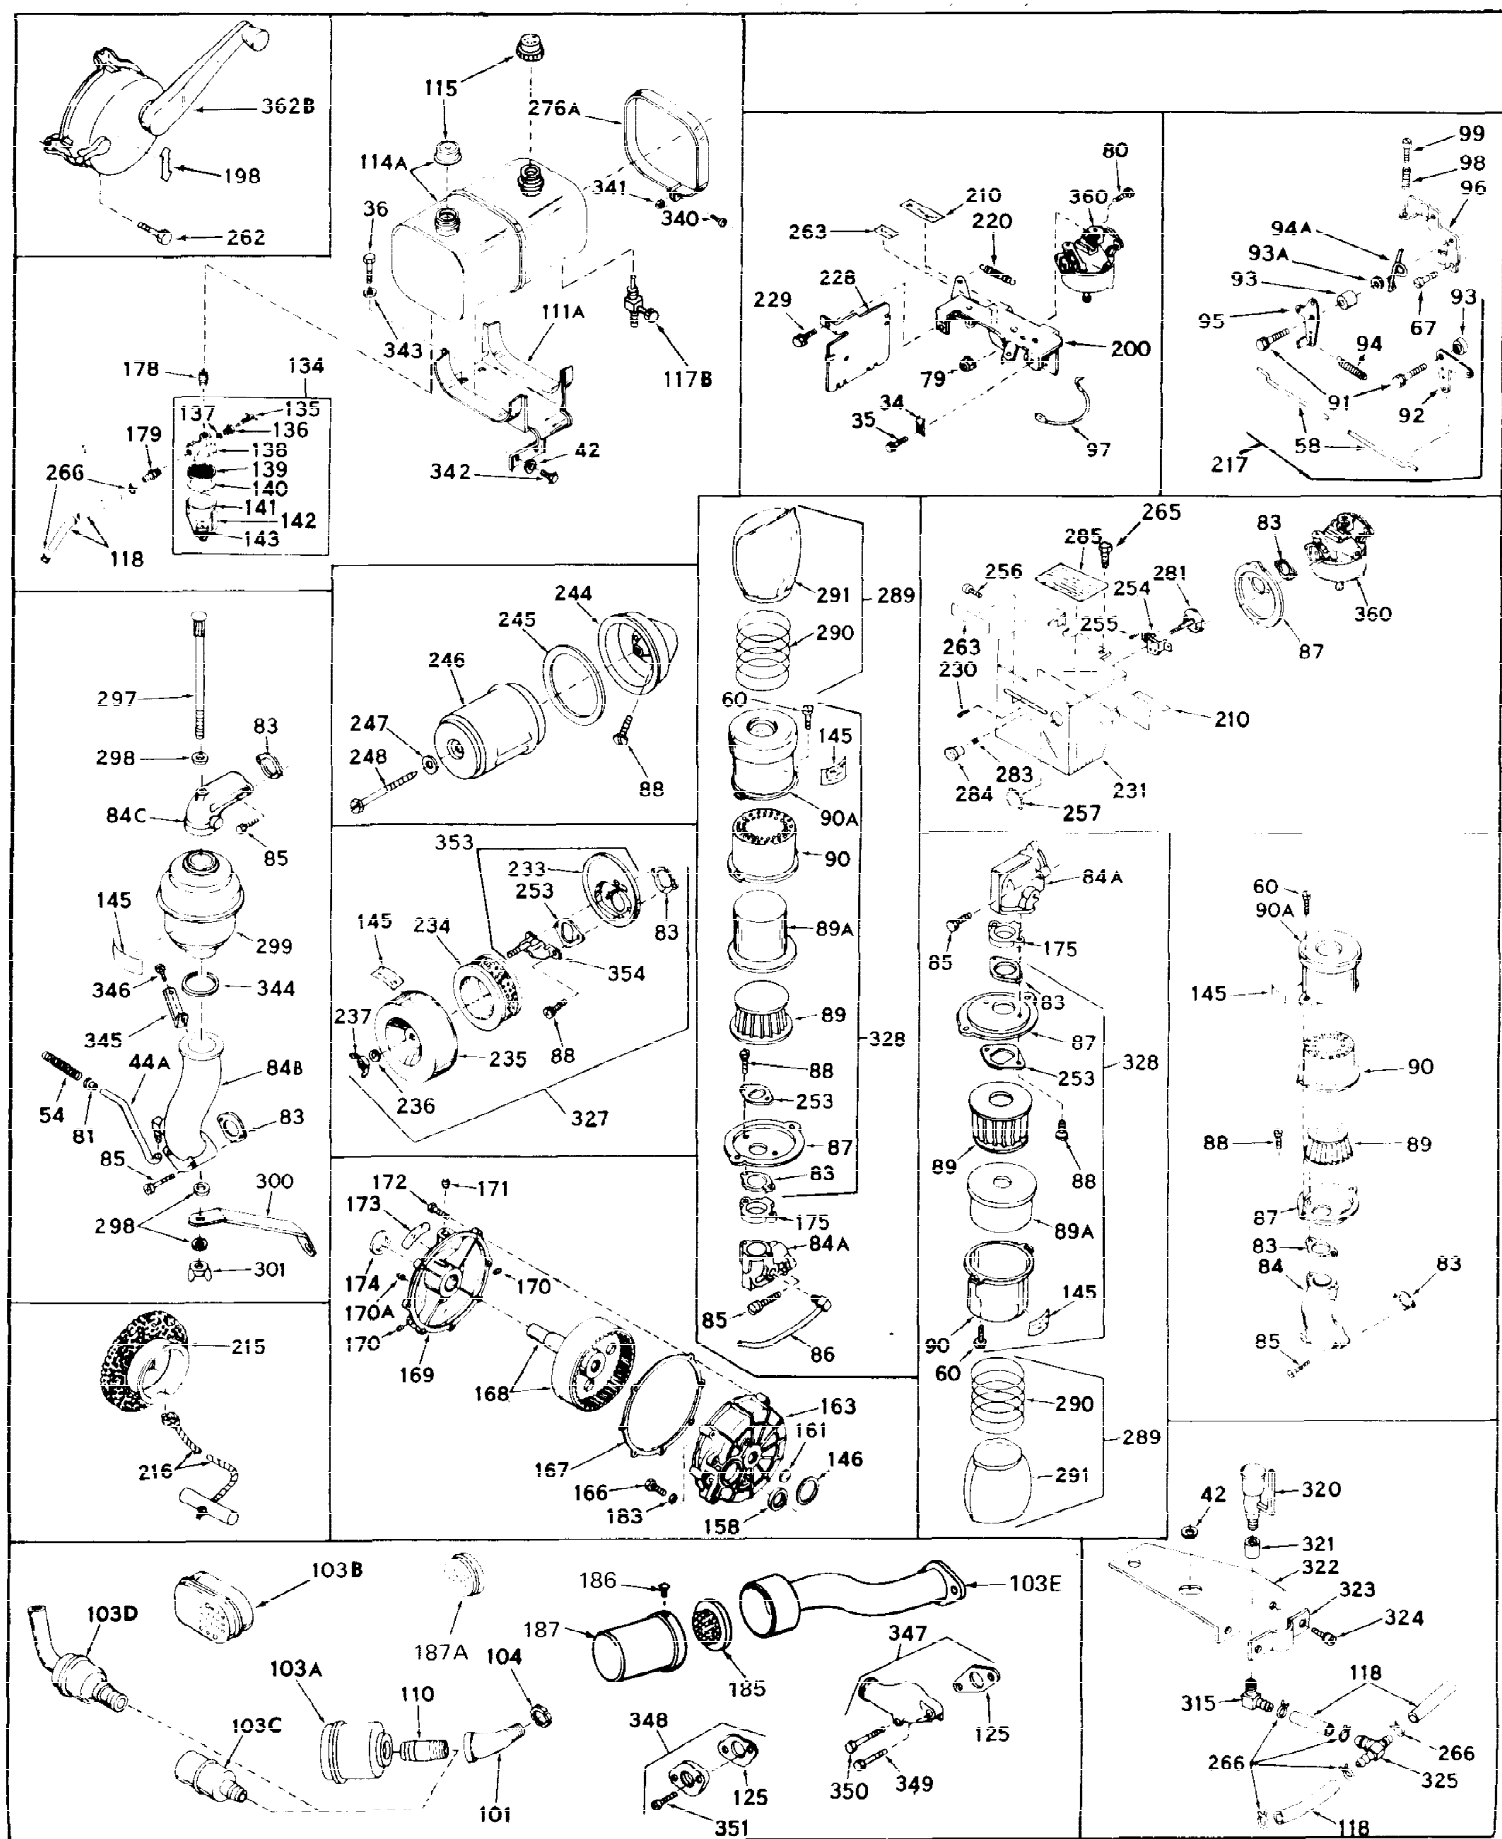

Ref #	Part Number	Qty	Description
34	27793	0	Clip, Conduit
35	28942	0	Screw
36	650694	0	Screw, Hex hd. cap, 5/16-18 x 2
36	650695	0	Screw, Hex hd. cap, 5/16-18 x 2-1/4 (Grade 8
36	650697	0	Screw, Hex hd. cap, 5/16-18 x 2-1/2
42	26073	0	Washer, Connecting rod bolt
54	28819	0	Spring, Fuel line
54	31778	0	Spring, Coil
60	650152	0	Screw
67	650399	0	Screw, Phil. fil. hd. Sems, 10-32 x 5/8
79	29752	0	Nut
80	650572	0	Screw
83	27272	0	Gasket, Air cleaner
85	29786	0	Screw
85	650163	0	Screw, Fil. hd. Sems, 10-32 x 7/8
85	650416	0	Screw, Rd. hd. Sems, 10-32 x 1
85	650605	0	Screw
88	650521	0	Screw
88	28820	0	Screw
88	650399	0	Screw, Phil. fil. hd. Sems, 10-32 x 5/8
91	30312	0	Screw, Hex washer hd. Sems, 10-32 x 1/2
97	30831	0	Wire, Ground (Female fitting both ends)
98	28569	0	Spring, Compression
98	32924	0	Spring, Compression
99	29500	0	Screw, Fil. hd. mach., Sems, 8-32 x 3/4
99	650223	0	Screw, Fil. slotted hd. Sems, 8-32 x 5/8
99	650688	0	Screw, Hex hd., 10-32 x 1-5/16" (Drilled
104	28443	0	Nut, Conduit (1/8" thick)
104	32862	0	Nut, Conduit (1/4" thick)
115	32387A	0	Cap, Fuel filler (Charcoal Plastic) (Spurt
115	33032	0	Cap, Fuel filler (Red Plastic) (Spurt
118	29774	0	Line, Fuel (Braided 8.25")
118	30705	0	Line, Fuel (Braided 16")
118	30962	0	Line, Fuel (Braided 32")
125	27930	0	Gasket, Exhaust
145	31752	0	Decal, Air cleaner
146	28451	0	Gasket, Housing
171	24590	0	Plug, Pipe
215	28301	0	Pulley, Starter
216	590343	0	Rope & Handle Assy., Starter
228	30820	0	Baffle, Heat
229	28942	0	Screw
230	650257	0	Screw, Pan hd. Sems, 8-32 x 5/16
233	32380	0	Bracket, Air cleaner
234	30804	0	Element, Air cleaner
235	30805	0	Cover, Air cleaner
236	31481	0	Washer, Copper
237	650513	0	Nut, Wing
253	30767	0	Spacer, Air cleaner
255	28820	0	Screw
256	650760	0	Screw
257	31291	0	Plug, Cover
262	29716	0	Screw
265	650701	0	Screw, Hex washer hd. shakeproof,
266	26460	0	Clamp, Fuel line