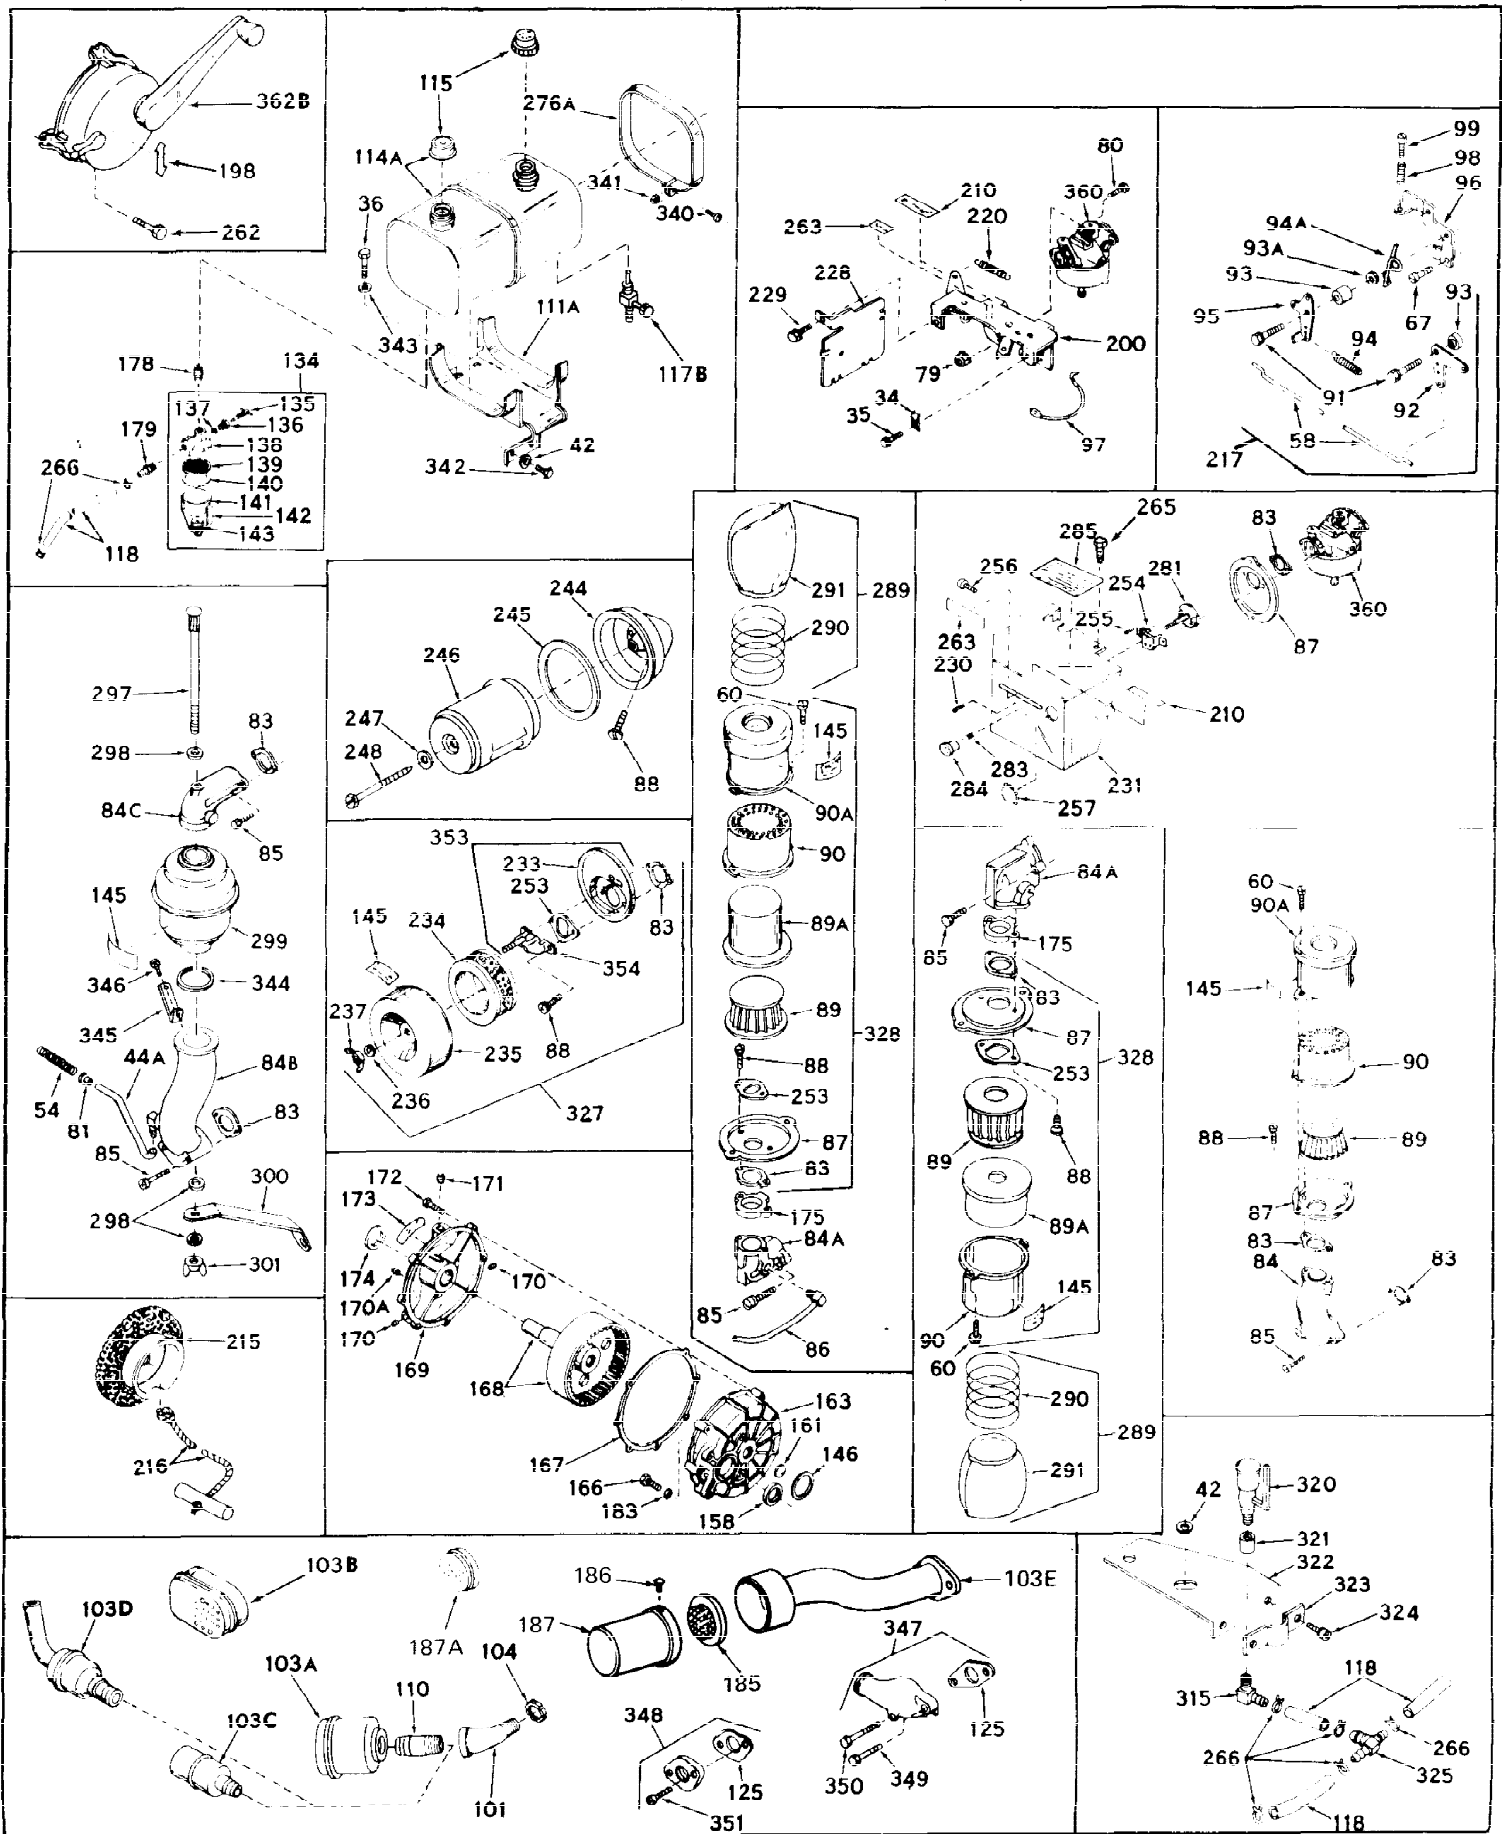

Ref #	Part Number	Qty	Description
34	27793	0	Clip, Conduit
35	28942	0	Screw
36	650694	0	Screw, Hex hd. cap, 5/16-18 x 2
36	650695	0	Screw, Hex hd. cap, 5/16-18 x 2-1/4 (Grade 8
36	650697	0	Screw, Hex hd. cap, 5/16-18 x 2-1/2
42	26073	0	Washer, Connecting rod bolt
54	28819	0	Spring, Fuel line
54	31778	0	Spring, Coil
60	650152	0	Screw
67	650399	0	Screw, Phil. fil. hd. Sems, 10-32 x 5/8
79	29752	0	Nut
80	650572	0	Screw
83	27272	0	Gasket, Air cleaner
85	29786	0	Screw
85	650163	0	Screw, Fil. hd. Sems, 10-32 x 7/8
85	650416	0	Screw, Rd. hd. Sems, 10-32 x 1
85	650605	0	Screw
88	28820	0	Screw
88	650399	0	Screw, Phil. fil. hd. Sems, 10-32 x 5/8
88	650521	0	Screw
91	30312	0	Screw, Hex washer hd. Sems, 10-32 x 1/2
98	28569	0	Spring, Compression
98	32924	0	Spring, Compression
99	29500	0	Screw, Fil. hd. mach., Sems, 8-32 x 3/4
99	650223	0	Screw, Fil. slotted hd. Sems, 8-32 x 5/8
99	650688	0	Screw, Hex hd., 10-32 x 1-5/16" (Drilled
104	28443	0	Nut, Conduit (1/8" thick)
104	32862	0	Nut, Conduit (1/4" thick)
115	32387A	0	Cap, Fuel filler (Charcoal Plastic) (Spurt
115	33032	0	Cap, Fuel filler (Red Plastic) (Spurt
118	29774	0	Line, Fuel (Braided 8.25")
118	30705	0	Line, Fuel (Braided 16")
118	30962	0	Line, Fuel (Braided 32")
125	27930	0	Gasket, Exhaust
145	31752	0	Decal, Air cleaner
146	28451	0	Gasket, Housing
171	24590	0	Plug, Pipe
215	28301	0	Pulley, Starter
216	590343	0	Rope & Handle Assy., Starter
228	30820	0	Baffle, Heat
229	28942	0	Screw
230	650257	0	Screw, Pan hd. Sems, 8-32 x 5/16
233	32380	0	Bracket, Air cleaner
234	30804	0	Element, Air cleaner
235	30805	0	Cover, Air cleaner
236	31481	0	Washer, Copper
237	650513	0	Nut, Wing
253	30767	0	Spacer, Air cleaner
255	28820	0	Screw
256	650760	0	Screw
257	31291	0	Plug, Cover
262	29716	0	Screw
265	650701	0	Screw, Hex washer hd. shakeproof,
266	26460	0	Clamp, Fuel line
289	730512	0	Kit, Pre-cleaner