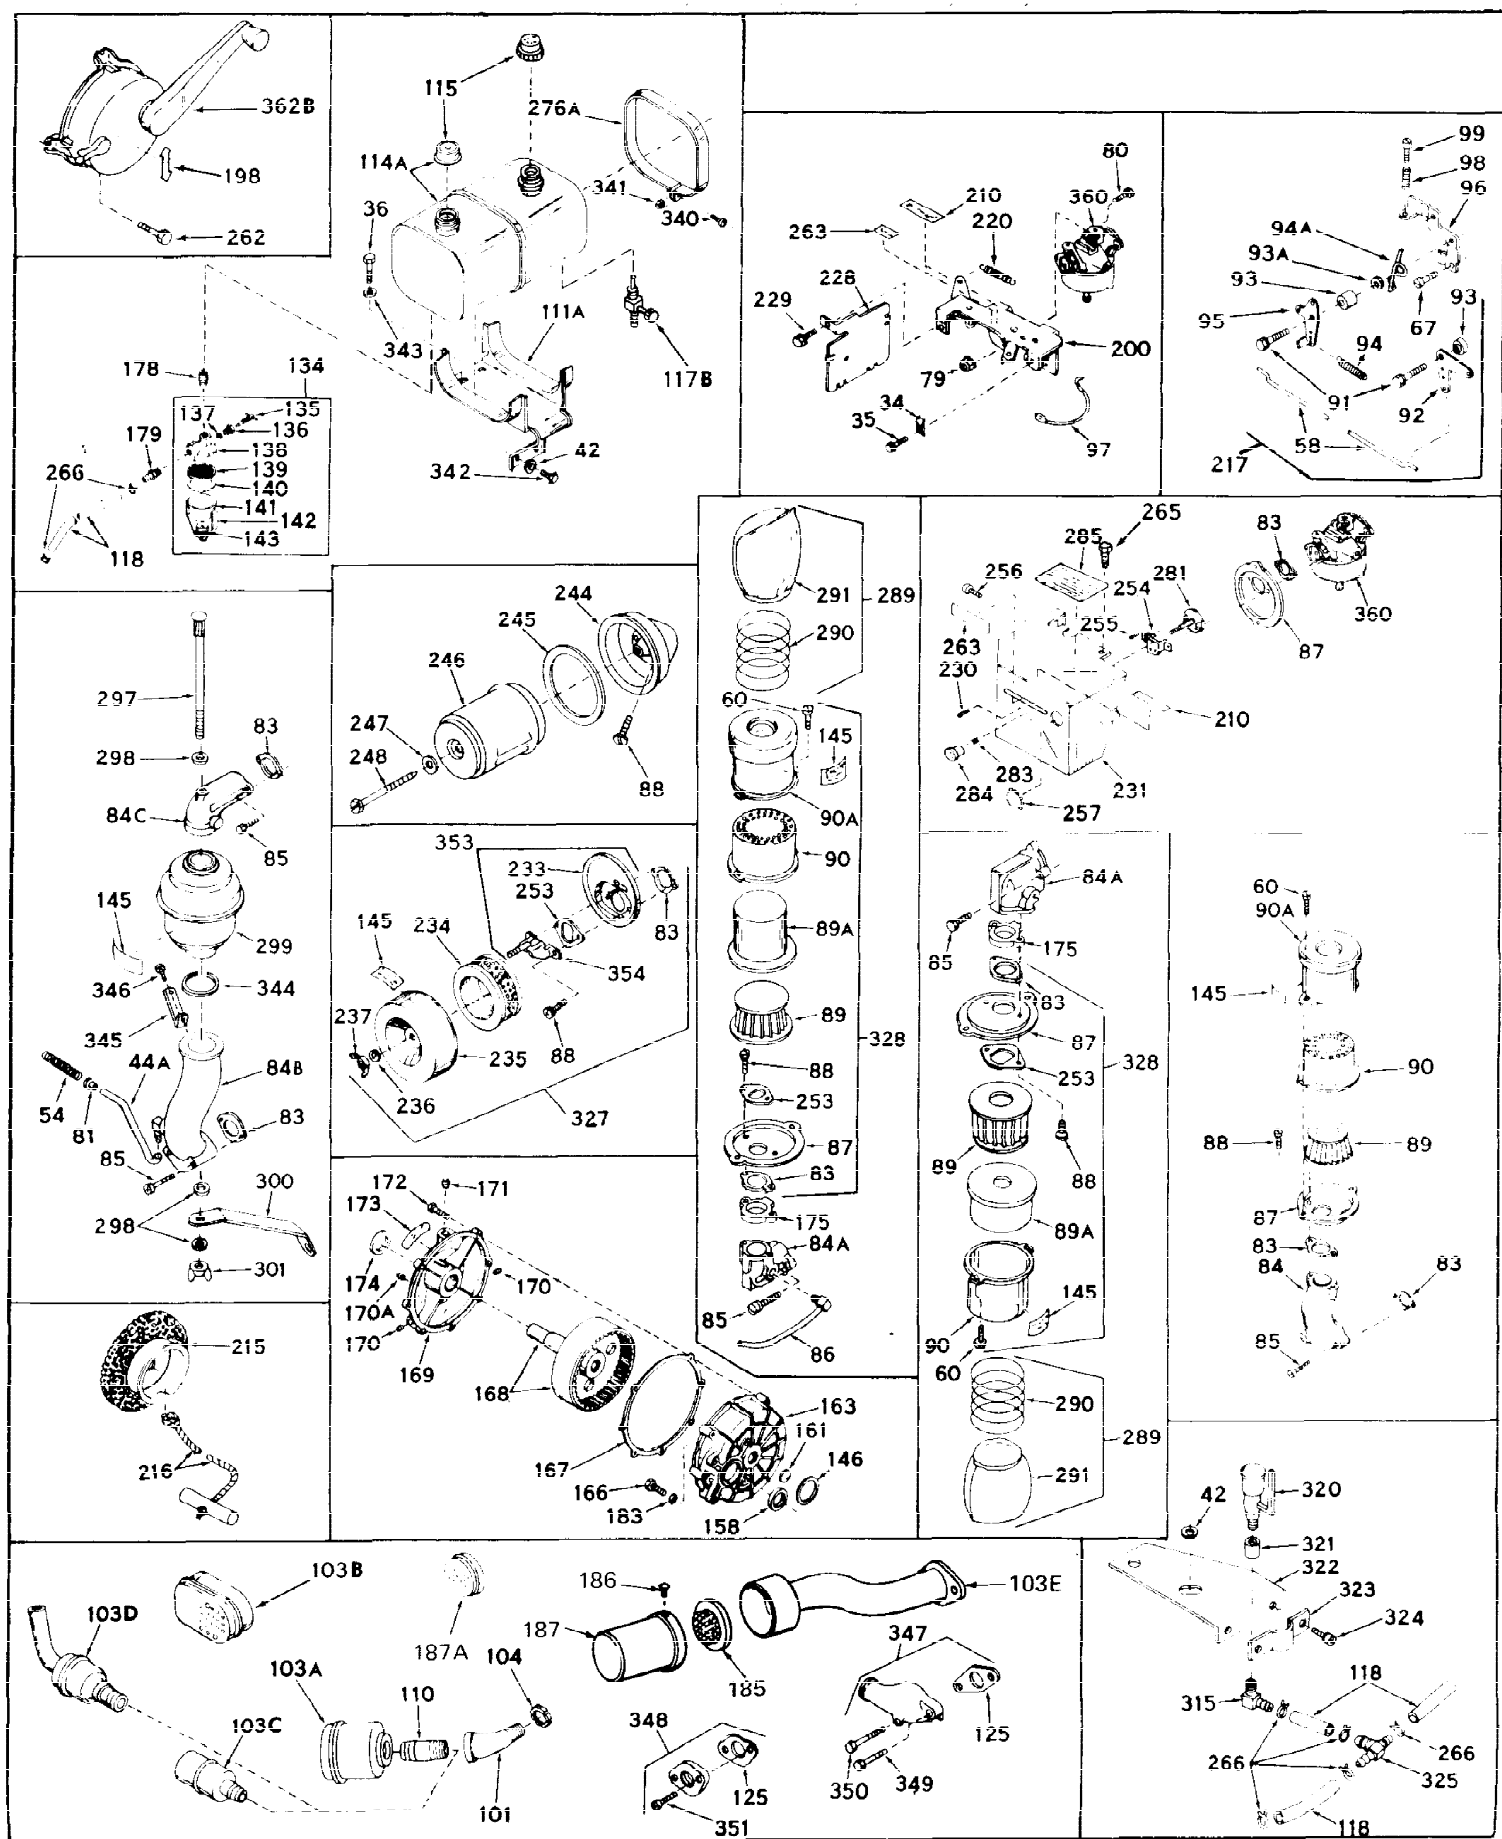

Ref #	Part Number	Qty	Description
34	27793	0	Clip, Conduit
35	28942	0	Screw
36	650694	0	Screw, Hex hd. cap, 5/16-18 x 2
36	650695	0	Screw, Hex hd. cap, 5/16-18 x 2-1/4 (Grade 8)
36	650697	0	Screw, Hex hd. cap, 5/16-18 x 2-1/2
42	26073	0	Washer, Connecting rod bolt
54	28819	0	Spring, Fuel line
54	31778	0	Spring, Coil
60	650152	0	Screw
67	650399	0	Screw, Phil. fil. hd. Sems, 10-32 x 5/8
79	29752	0	Nut
80	650572	0	Screw
83	27272	0	Gasket, Air cleaner
85	29786	0	Screw
85	650163	0	Screw, Fil. hd. Sems, 10-32 x 7/8
85	650416	0	Screw, Rd. hd. Sems, 10-32 x 1
85	650605	0	Screw
88	28820	0	Screw
88	650399	0	Screw, Phil. fil. hd. Sems, 10-32 x 5/8
88	650521	0	Screw
91	30312	0	Screw, Hex washer hd. Sems, 10-32 x 1/2
98	28569	0	Spring, Compression
98	32924	0	Spring, Compression
99	29500	0	Screw, Fil. hd. mach., Sems, 8-32 x 3/4
99	650223	0	Screw, Fil. slotted hd. Sems, 8-32 x 5/8
99	650688	0	Screw, Hex hd., 10-32 x 1-5/16" (Drilled)
104	28443	0	Nut, Conduit (1/8" thick)
104	32862	0	Nut, Conduit (1/4" thick)
115	32387A	0	Cap, Fuel filler (Charcoal Plastic) (Spurt
115	33032	0	Cap, Fuel filler (Red Plastic) (Spurt
118	29774	0	Line, Fuel (Braided 8.25")
118	30705	0	Line, Fuel (Braided 16")
118	30962	0	Line, Fuel (Braided 32")
125	27930	0	Gasket, Exhaust
145	31752	0	Decal, Air cleaner
146	28451	0	Gasket, Housing
171	24590	0	Plug, Pipe
215	28301	0	Pulley, Starter
216	590343	0	Rope & Handle Assy., Starter
228	30820	0	Baffle, Heat
229	28942	0	Screw
230	650257	0	Screw, Pan hd. Sems, 8-32 x 5/16
233	32380	0	Bracket, Air cleaner
234	30804	0	Element, Air cleaner
235	30805	0	Cover, Air cleaner
236	31481	0	Washer, Copper
237	650513	0	Nut, Wing
253	30767	0	Spacer, Air cleaner
255	28820	0	Screw
256	650760	0	Screw
257	31291	0	Plug, Cover
262	29716	0	Screw
265	650701	0	Screw, Hex washer hd. shakeproof,
266	26460	0	Clamp, Fuel line
289	730512	0	Kit, Pre-cleaner