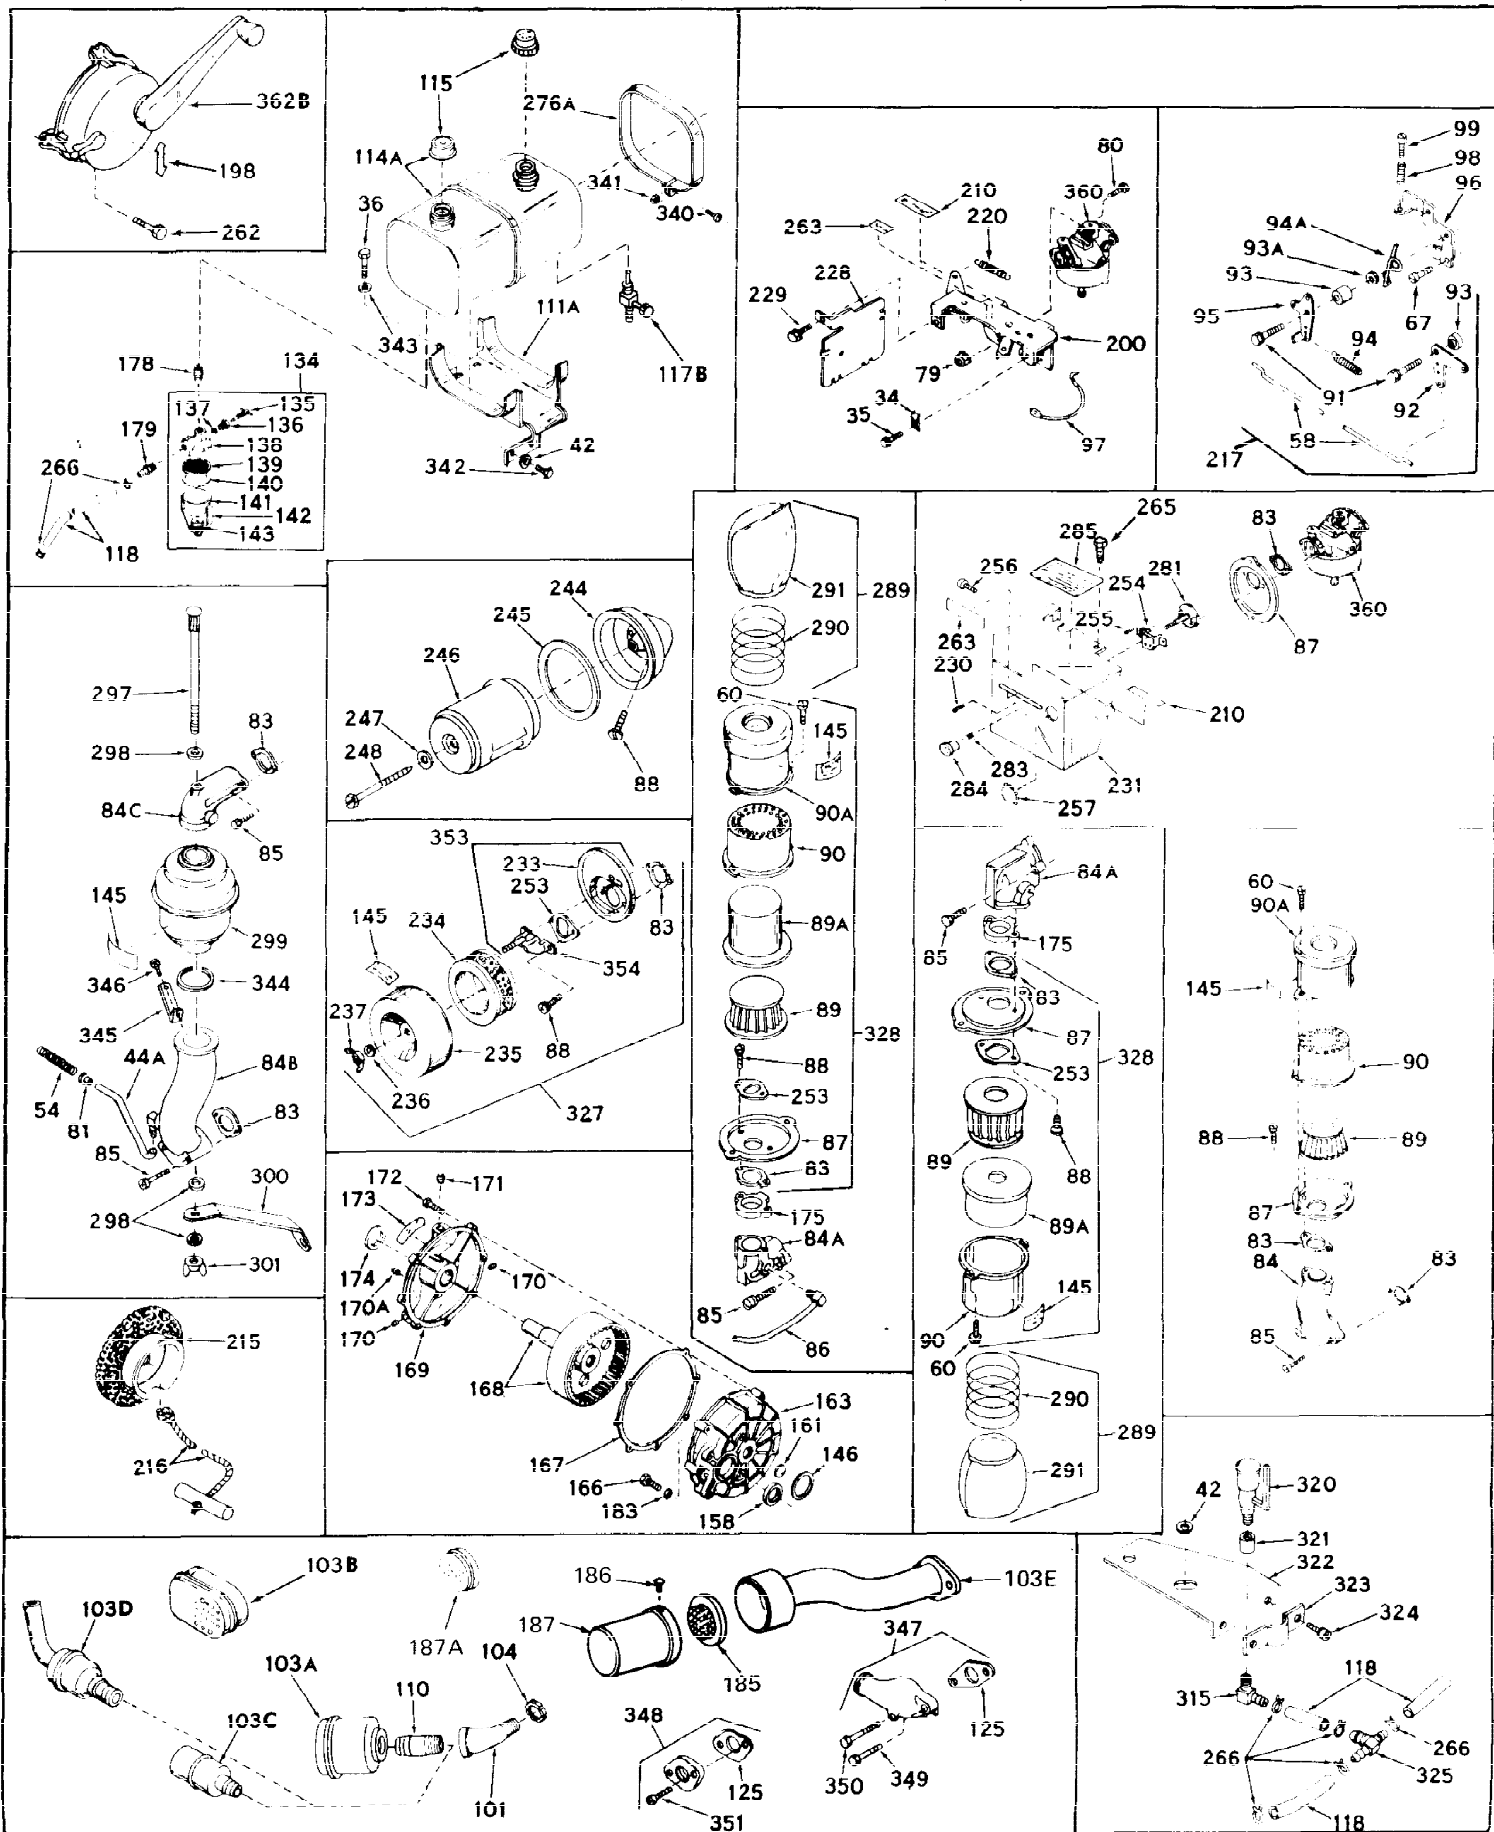

Ref #	Part Number	Qty	Description
34	27793	0	Clip, Conduit
35	28942	0	Screw
36	650694	0	Screw, Hex hd. cap, 5/16-18 x 2
36	650695	0	Screw, Hex hd. cap, 5/16-18 x 2-1/4 (Grade 8
36	650697	0	Screw, Hex hd. cap, 5/16-18 x 2-1/2
42	26073	0	Washer, Connecting rod bolt
54	28819	0	Spring, Fuel line
54	31778	0	Spring, Coil
60	650152	0	Screw
67	650399	0	Screw, Phil. fil. hd. Sems, 10-32 x 5/8
79	29752	0	Nut
80	650572	0	Screw
83	27272	0	Gasket, Air cleaner
85	29786	0	Screw
85	650163	0	Screw, Fil. hd. Sems, 10-32 x 7/8
85	650416	0	Screw, Rd. hd. Sems, 10-32 x 1
85	650605	0	Screw
88	28820	0	Screw
88	650399	0	Screw, Phil. fil. hd. Sems, 10-32 x 5/8
88	650521	0	Screw
91	30312	0	Screw, Hex washer hd. Sems, 10-32 x 1/2
98	28569	0	Spring, Compression
98	32924	0	Spring, Compression
99	29500	0	Screw, Fil. hd. mach., Sems, 8-32 x 3/4
99	650223	0	Screw, Fil. slotted hd. Sems, 8-32 x 5/8
99	650688	0	Screw, Hex hd., 10-32 x 1-5/16" (Drilled
104	28443	0	Nut, Conduit (1/8" thick)
104	32862	0	Nut, Conduit (1/4" thick)
115	32387A	0	Cap, Fuel filler (Charcoal Plastic) (Spurt
115	33032	0	Cap, Fuel filler (Red Plastic) (Spurt
118	29774	0	Line, Fuel (Braided 8.25")
118	30705	0	Line, Fuel (Braided 16")
118	30962	0	Line, Fuel (Braided 32")
125	27930	0	Gasket, Exhaust
145	31752	0	Decal, Air cleaner
146	28451	0	Gasket, Housing
171	24590	0	Plug, Pipe
215	28301	0	Pulley, Starter
216	590343	0	Rope & Handle Assy., Starter
228	30820	0	Baffle, Heat
229	28942	0	Screw
230	650257	0	Screw, Pan hd. Sems, 8-32 x 5/16
233	32380	0	Bracket, Air cleaner
234	30804	0	Element, Air cleaner
235	30805	0	Cover, Air cleaner
236	31481	0	Washer, Copper
237	650513	0	Nut, Wing
253	30767	0	Spacer, Air cleaner
255	28820	0	Screw
256	650760	0	Screw
257	31291	0	Plug, Cover
262	29716	0	Screw
265	650701	0	Screw, Hex washer hd. shakeproof,
266	26460	0	Clamp, Fuel line
289	730512	0	Kit, Pre-cleaner