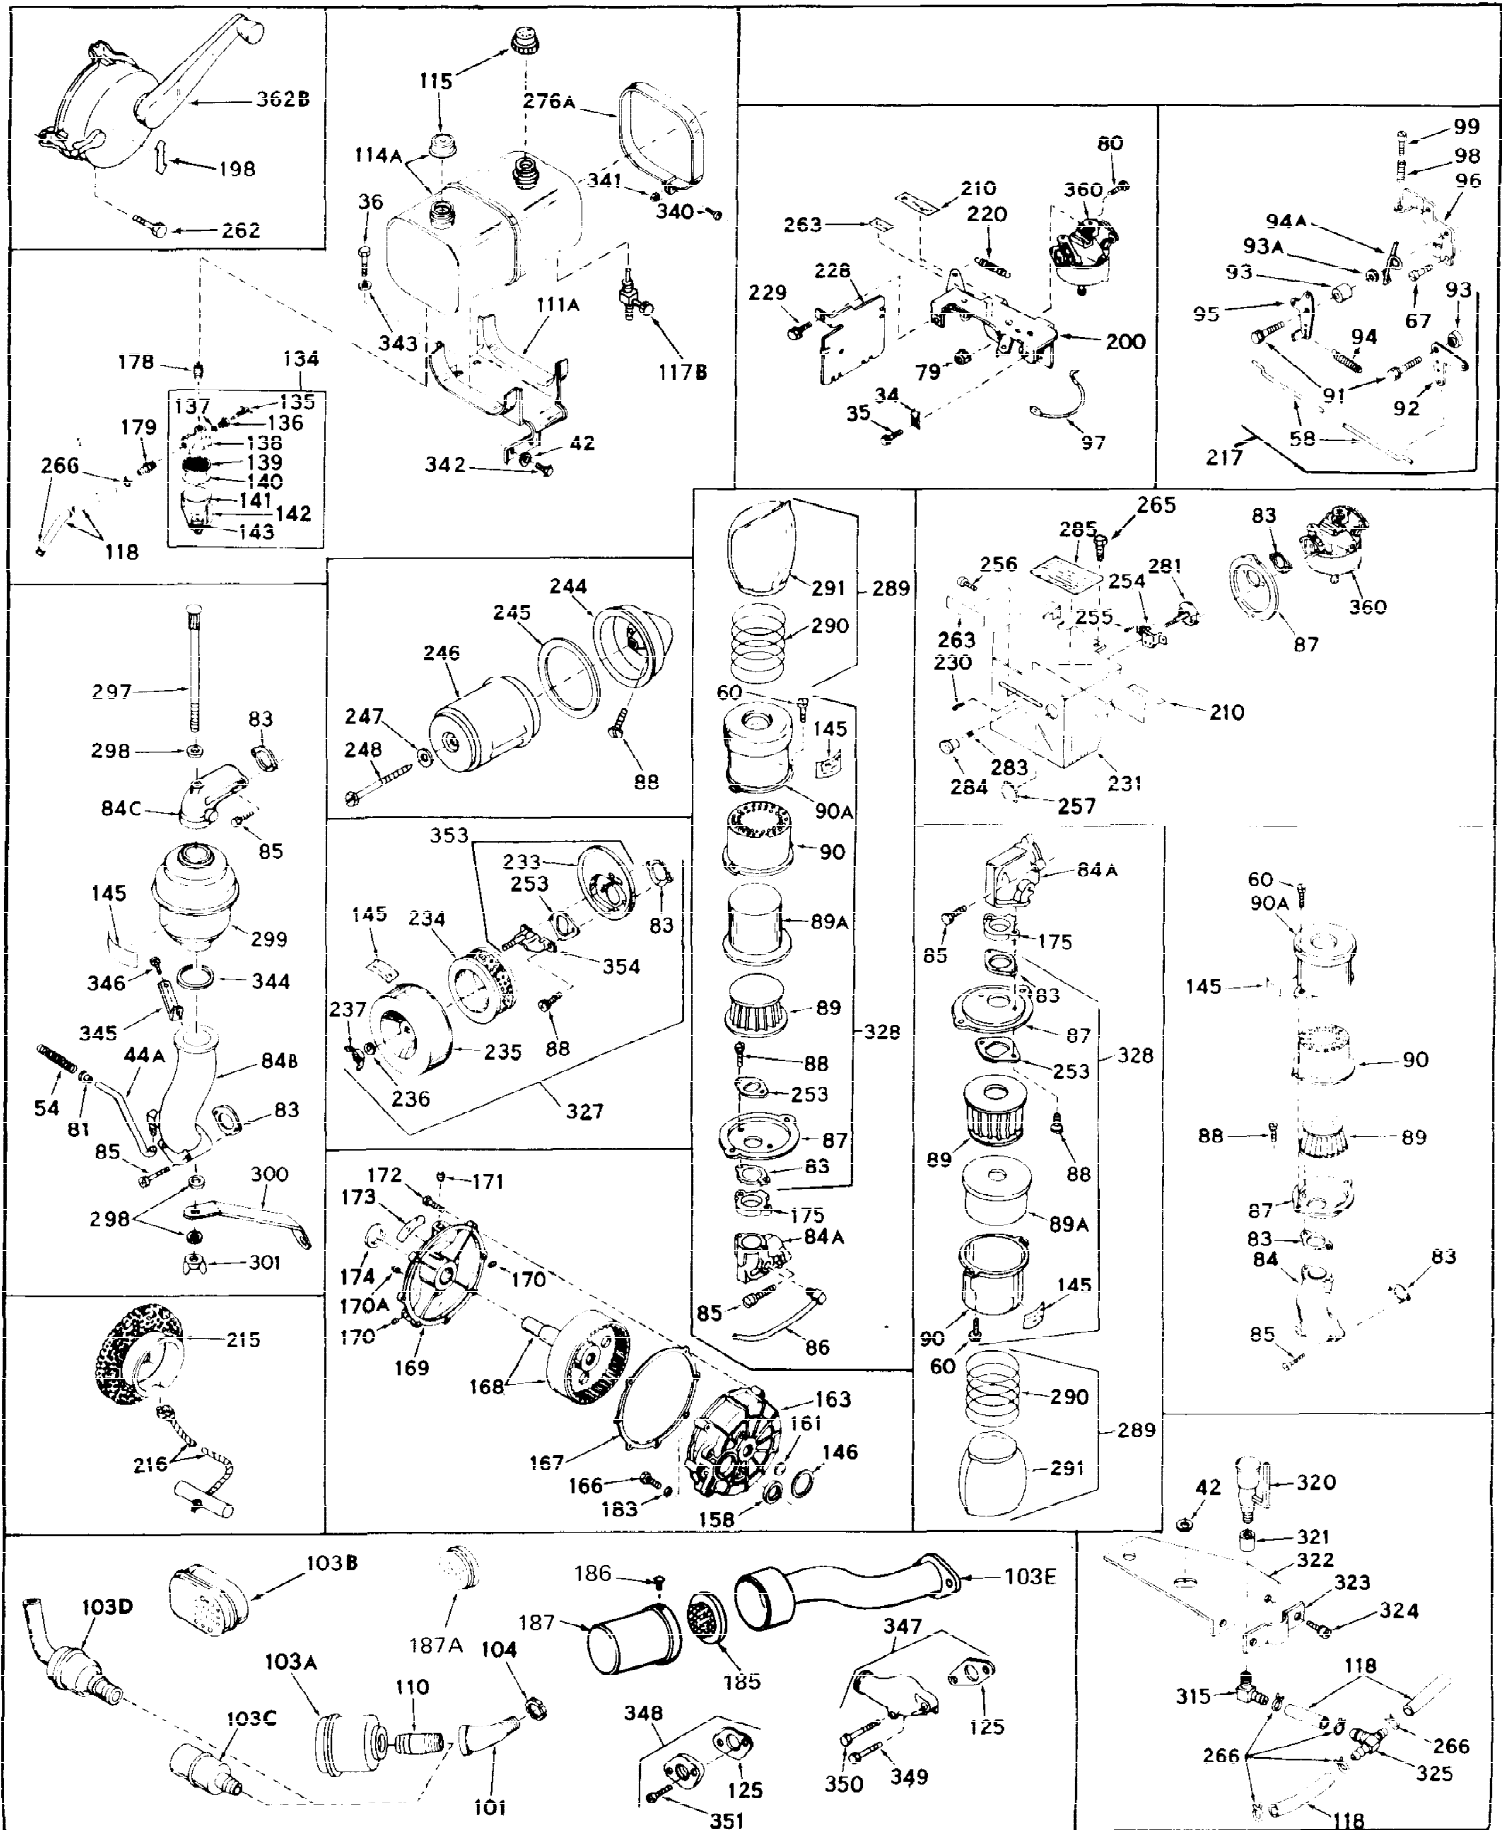

Ref #	Part Number	Qty	Description
34	27793	0	Clip, Conduit
35	28942	0	Screw
36	650694	0	Screw, Hex hd. cap, 5/16-18 x 2
36	650695	0	Screw, Hex hd. cap, 5/16-18 x 2-1/4 (Grade 8
36	650697	0	Screw, Hex hd. cap, 5/16-18 x 2-1/2
42	26073	0	Washer, Connecting rod bolt
54	28819	0	Spring, Fuel line
54	31778	0	Spring, Coil
60	650152	0	Screw
67	650399	0	Screw, Phil. fil. hd. Sems, 10-32 x 5/8
79	29752	0	Nut
80	650572	0	Screw
83	27272	0	Gasket, Air cleaner
85	29786	0	Screw
85	650163	0	Screw, Fil. hd. Sems, 10-32 x 7/8
85	650416	0	Screw, Rd. hd. Sems, 10-32 x 1
85	650605	0	Screw
87	31691	0	Bracket, Air cleaner
88	650521	0	Screw
88	28820	0	Screw
88	650399	0	Screw, Phil. fil. hd. Sems, 10-32 x 5/8
89	30727	0	Element, Air cleaner
90	31692	0	Body, Air cleaner
91	30312	0	Screw, Hex washer hd. Sems, 10-32 x 1/2
97	28468	0	Wire, Ground (Female fitting both ends)
98	28569	0	Spring, Compression
98	32924	0	Spring, Compression
99	29500	0	Screw, Fil. hd. mach., Sems, 8-32 x 3/4
99	650223	0	Screw, Fil. slotted hd. Sems, 8-32 x 5/8
99	650688	0	Screw, Hex hd., 10-32 x 1-5/16" (Drilled
101	29574	0	Elbow, Exhaust (90ø)
103D	31506	0	Muffler
104	28443	0	Nut, Conduit (1/8" thick)
104	32862	0	Nut, Conduit (1/4" thick)
115	32387A	0	Cap, Fuel filler (Charcoal Plastic) (Spurt
115	33032	0	Cap, Fuel filler (Red Plastic) (Spurt
118	29774	0	Line, Fuel (Braided 8.25")
118	30705	0	Line, Fuel (Braided 16")
118	30962	0	Line, Fuel (Braided 32")
125	27930	0	Gasket, Exhaust
145	31752	0	Decal, Air cleaner
146	28451	0	Gasket, Housing
171	24590	0	Plug, Pipe
200	33110	0	Control Assy., Speed (Remote)
215	28301	0	Pulley, Starter
216	590343	0	Rope & Handle Assy., Starter
220	30826	0	Spring, Extension
228	30820	0	Baffle, Heat
229	28942	0	Screw
230	650257	0	Screw, Pan hd. Sems, 8-32 x 5/16
253	30767	0	Spacer, Air cleaner
255	28820	0	Screw
256	650760	0	Screw
257	31291	0	Plug, Cover
262	29716	0	Screw