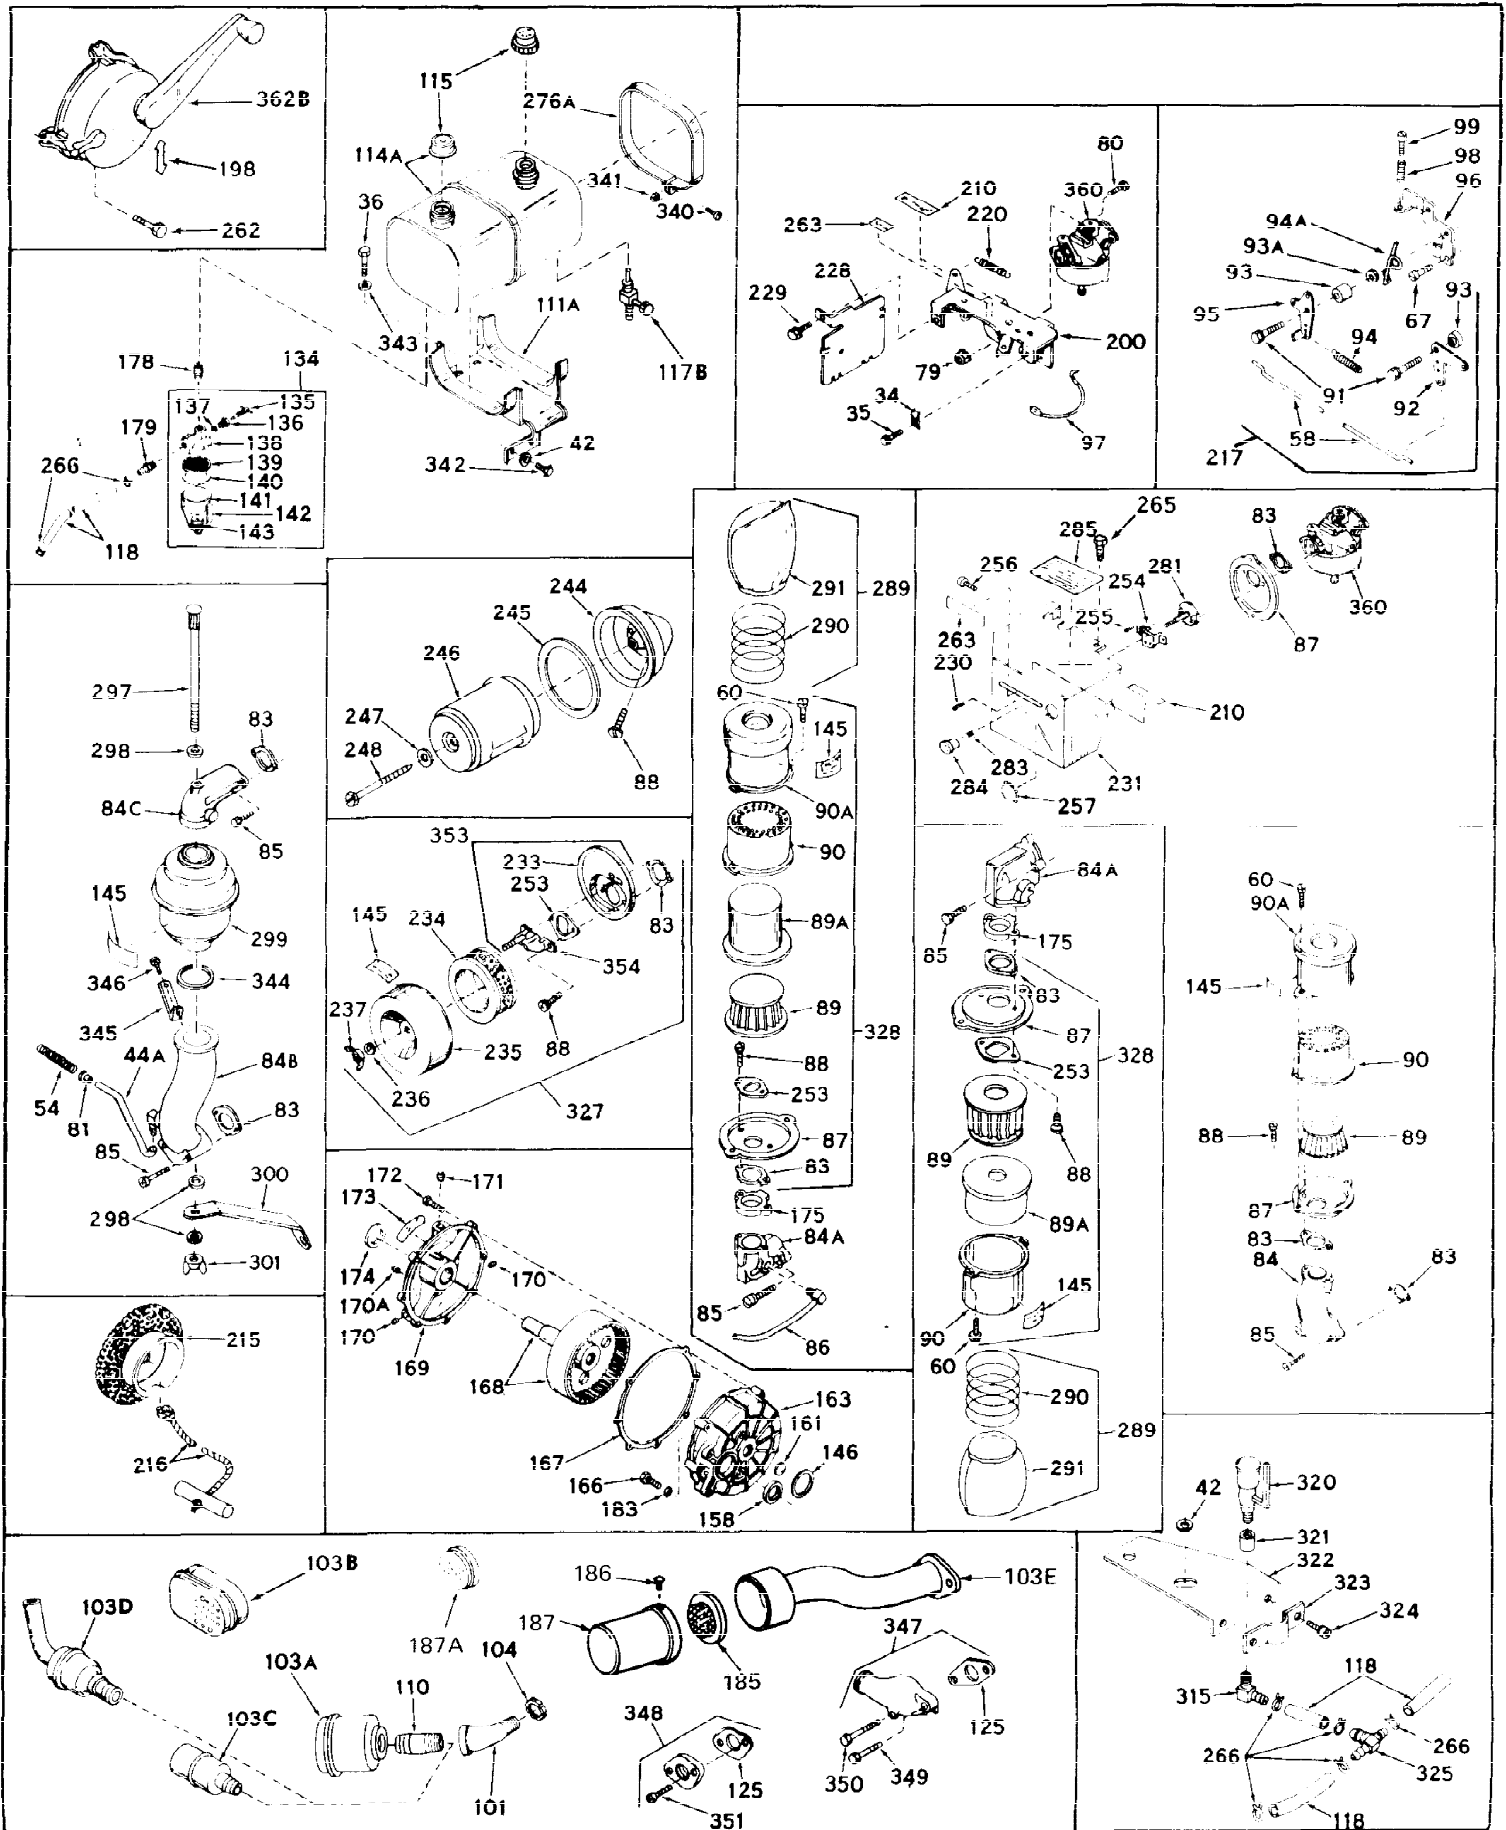

Ref #	Part Number	Qty	Description
34	27793	0	Clip, Conduit
35	28942	0	Screw
36	650694	0	Screw, Hex hd. cap, 5/16-18 x 2
36	650695	0	Screw, Hex hd. cap, 5/16-18 x 2-1/4 (Grade 8
36	650697	0	Screw, Hex hd. cap, 5/16-18 x 2-1/2
42	26073	0	Washer, Connecting rod bolt
54	28819	0	Spring, Fuel line
54	31778	0	Spring, Coil
60	650152	0	Screw
67	650399	0	Screw, Phil. fil. hd. Sems, 10-32 x 5/8
79	29752	0	Nut
80	650572	0	Screw
83	27272	0	Gasket, Air cleaner
85	29786	0	Screw
85	650163	0	Screw, Fil. hd. Sems, 10-32 x 7/8
85	650416	0	Screw, Rd. hd. Sems, 10-32 x 1
85	650605	0	Screw
88	28820	0	Screw
88	650399	0	Screw, Phil. fil. hd. Sems, 10-32 x 5/8
88	650521	0	Screw
91	30312	0	Screw, Hex washer hd. Sems, 10-32 x 1/2
98	28569	0	Spring, Compression
98	32924	0	Spring, Compression
99	29500	0	Screw, Fil. hd. mach., Sems, 8-32 x 3/4
99	650223	0	Screw, Fil. slotted hd. Sems, 8-32 x 5/8
99	650688	0	Screw, Hex hd., 10-32 x 1-5/16" (Drilled
104	28443	0	Nut, Conduit (1/8" thick)
104	32862	0	Nut, Conduit (1/4" thick)
115	32387A	0	Cap, Fuel filler (Charcoal Plastic) (Spurt
115	33032	0	Cap, Fuel filler (Red Plastic) (Spurt
118	29774	0	Line, Fuel (Braided 8.25")
118	30705	0	Line, Fuel (Braided 16")
118	30962	0	Line, Fuel (Braided 32")
125	27930	0	Gasket, Exhaust
145	31752	0	Decal, Air cleaner
146	28451	0	Gasket, Housing
158	30256	0	Seal, Oil
161	28508	0	Plug, Expansion
163	30516	0	Housing, Reducer
166	28454	0	Screw
167	30517A	0	Gasket, Reduction cover
168	30797	0	Shaft & Gear Assy.
169	30798	0	Cover, Reducer
170	9556	0	Plug, Oil drain (Sq. hd. pipe, 1/8-27)
170A	9556	0	Plug, Oil drain (Sq. hd. pipe, 1/8-27)
171	24590	0	Plug, Pipe
172	30564	0	Screw
173	28973	0	Decal, Oil fill
174	27897	0	Seal, Oil
183	8274	0	Lockwasher
215	28301	0	Pulley, Starter
216	590343	0	Rope & Handle Assy., Starter
228	30820	0	Baffle, Heat
229	28942	0	Screw
230	650257	0	Screw, Pan hd. Sems, 8-32 x 5/16