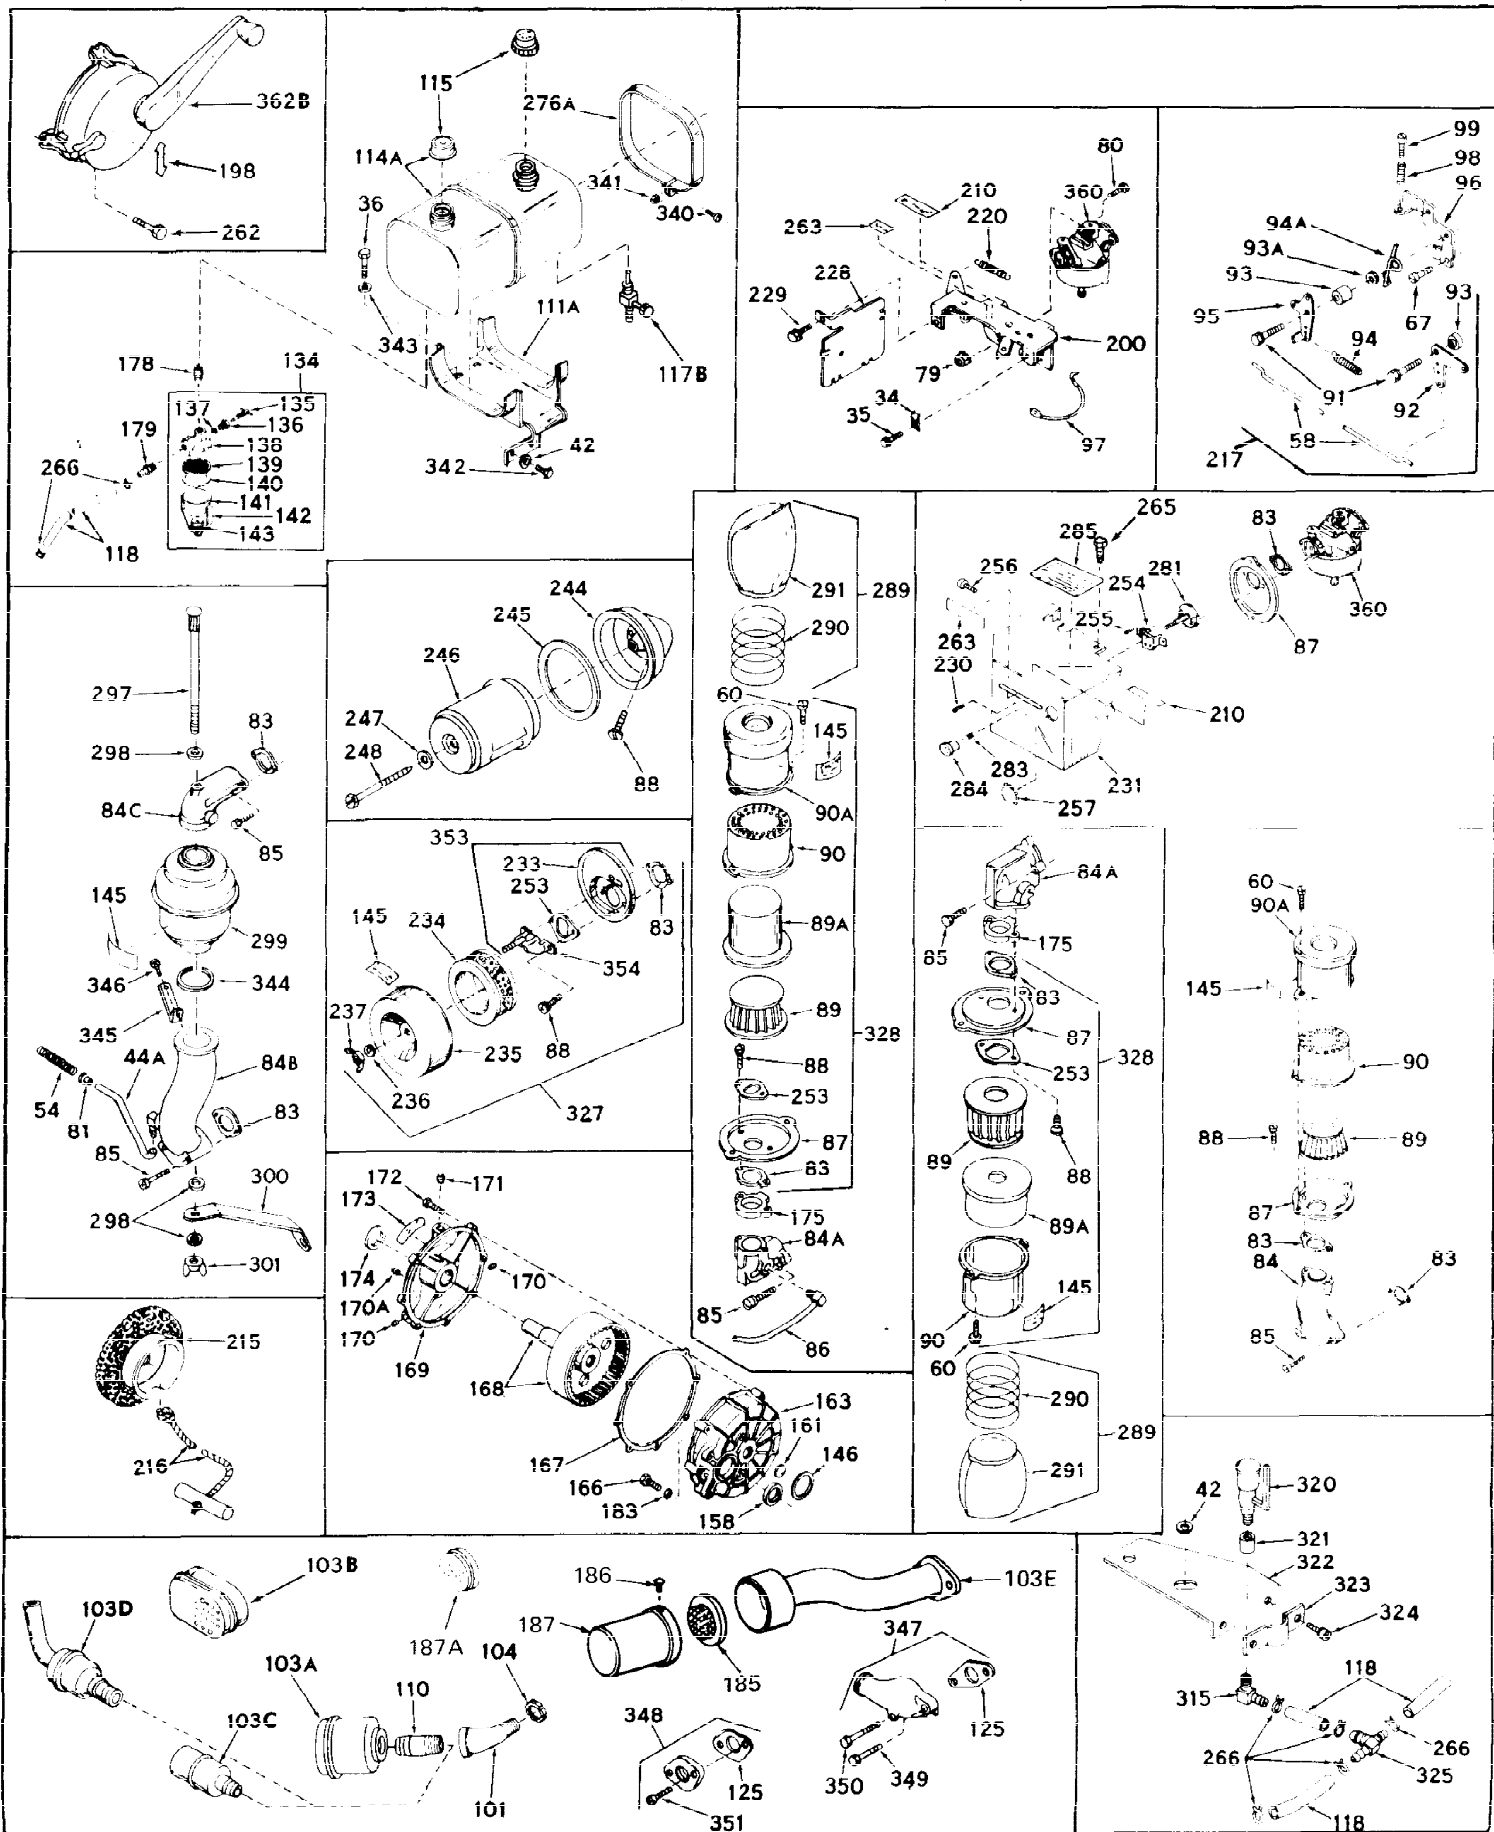

Ref #	Part Number	Qty	Description
34	27793	0	Clip, Conduit
35	28942	0	Screw
36	650694	0	Screw, Hex hd. cap, 5/16-18 x 2
36	650695	0	Screw, Hex hd. cap, 5/16-18 x 2-1/4 (Grade 8
36	650697	0	Screw, Hex hd. cap, 5/16-18 x 2-1/2
42	26073	0	Washer, Connecting rod bolt
54	28819	0	Spring, Fuel line
54	31778	0	Spring, Coil
60	650152	0	Screw
67	650399	0	Screw, Phil. fil. hd. Sems, 10-32 x 5/8
79	29752	0	Nut
80	650572	0	Screw
83	27272	0	Gasket, Air cleaner
85	29786	0	Screw
85	650163	0	Screw, Fil. hd. Sems, 10-32 x 7/8
85	650416	0	Screw, Rd. hd. Sems, 10-32 x 1
85	650605	0	Screw
88	28820	0	Screw
88	650399	0	Screw, Phil. fil. hd. Sems, 10-32 x 5/8
88	650521	0	Screw
91	30312	0	Screw, Hex washer hd. Sems, 10-32 x 1/2
98	28569	0	Spring, Compression
98	32924	0	Spring, Compression
99	29500	0	Screw, Fil. hd. mach., Sems, 8-32 x 3/4
99	650223	0	Screw, Fil. slotted hd. Sems, 8-32 x 5/8
99	650688	0	Screw, Hex hd., 10-32 x 1-5/16" (Drilled
101	32394	0	Elbow, Exhaust (90')
104	28443	0	Nut, Conduit (1/8" thick)
104	32862	0	Nut, Conduit (1/4" thick)
110	32454	0	Nipple, Exhaust pipe (1-3/8")
115	32387A	0	Cap, Fuel filler (Charcoal Plastic) (Spurt
115	33032	0	Cap, Fuel filler (Red Plastic) (Spurt
118	29774	0	Line, Fuel (Braided 8.25")
118	30705	0	Line, Fuel (Braided 16")
118	30962	0	Line, Fuel (Braided 32")
125	27930	0	Gasket, Exhaust
145	31752	0	Decal, Air cleaner
146	28451	0	Gasket, Housing
171	24590	0	Plug, Pipe
215	28301	0	Pulley, Starter
216	590343	0	Rope & Handle Assy., Starter
228	30820	0	Baffle, Heat
229	28942	0	Screw
230	650257	0	Screw, Pan hd. Sems, 8-32 x 5/16
233	32380	0	Bracket, Air cleaner
234	30804	0	Element, Air cleaner
235	30805	0	Cover, Air cleaner
236	31481	0	Washer, Copper
237	650513	0	Nut, Wing
253	30767	0	Spacer, Air cleaner
255	28820	0	Screw
256	650760	0	Screw
257	31291	0	Plug, Cover
262	29716	0	Screw
265	650701	0	Screw, Hex washer hd. shakeproof,