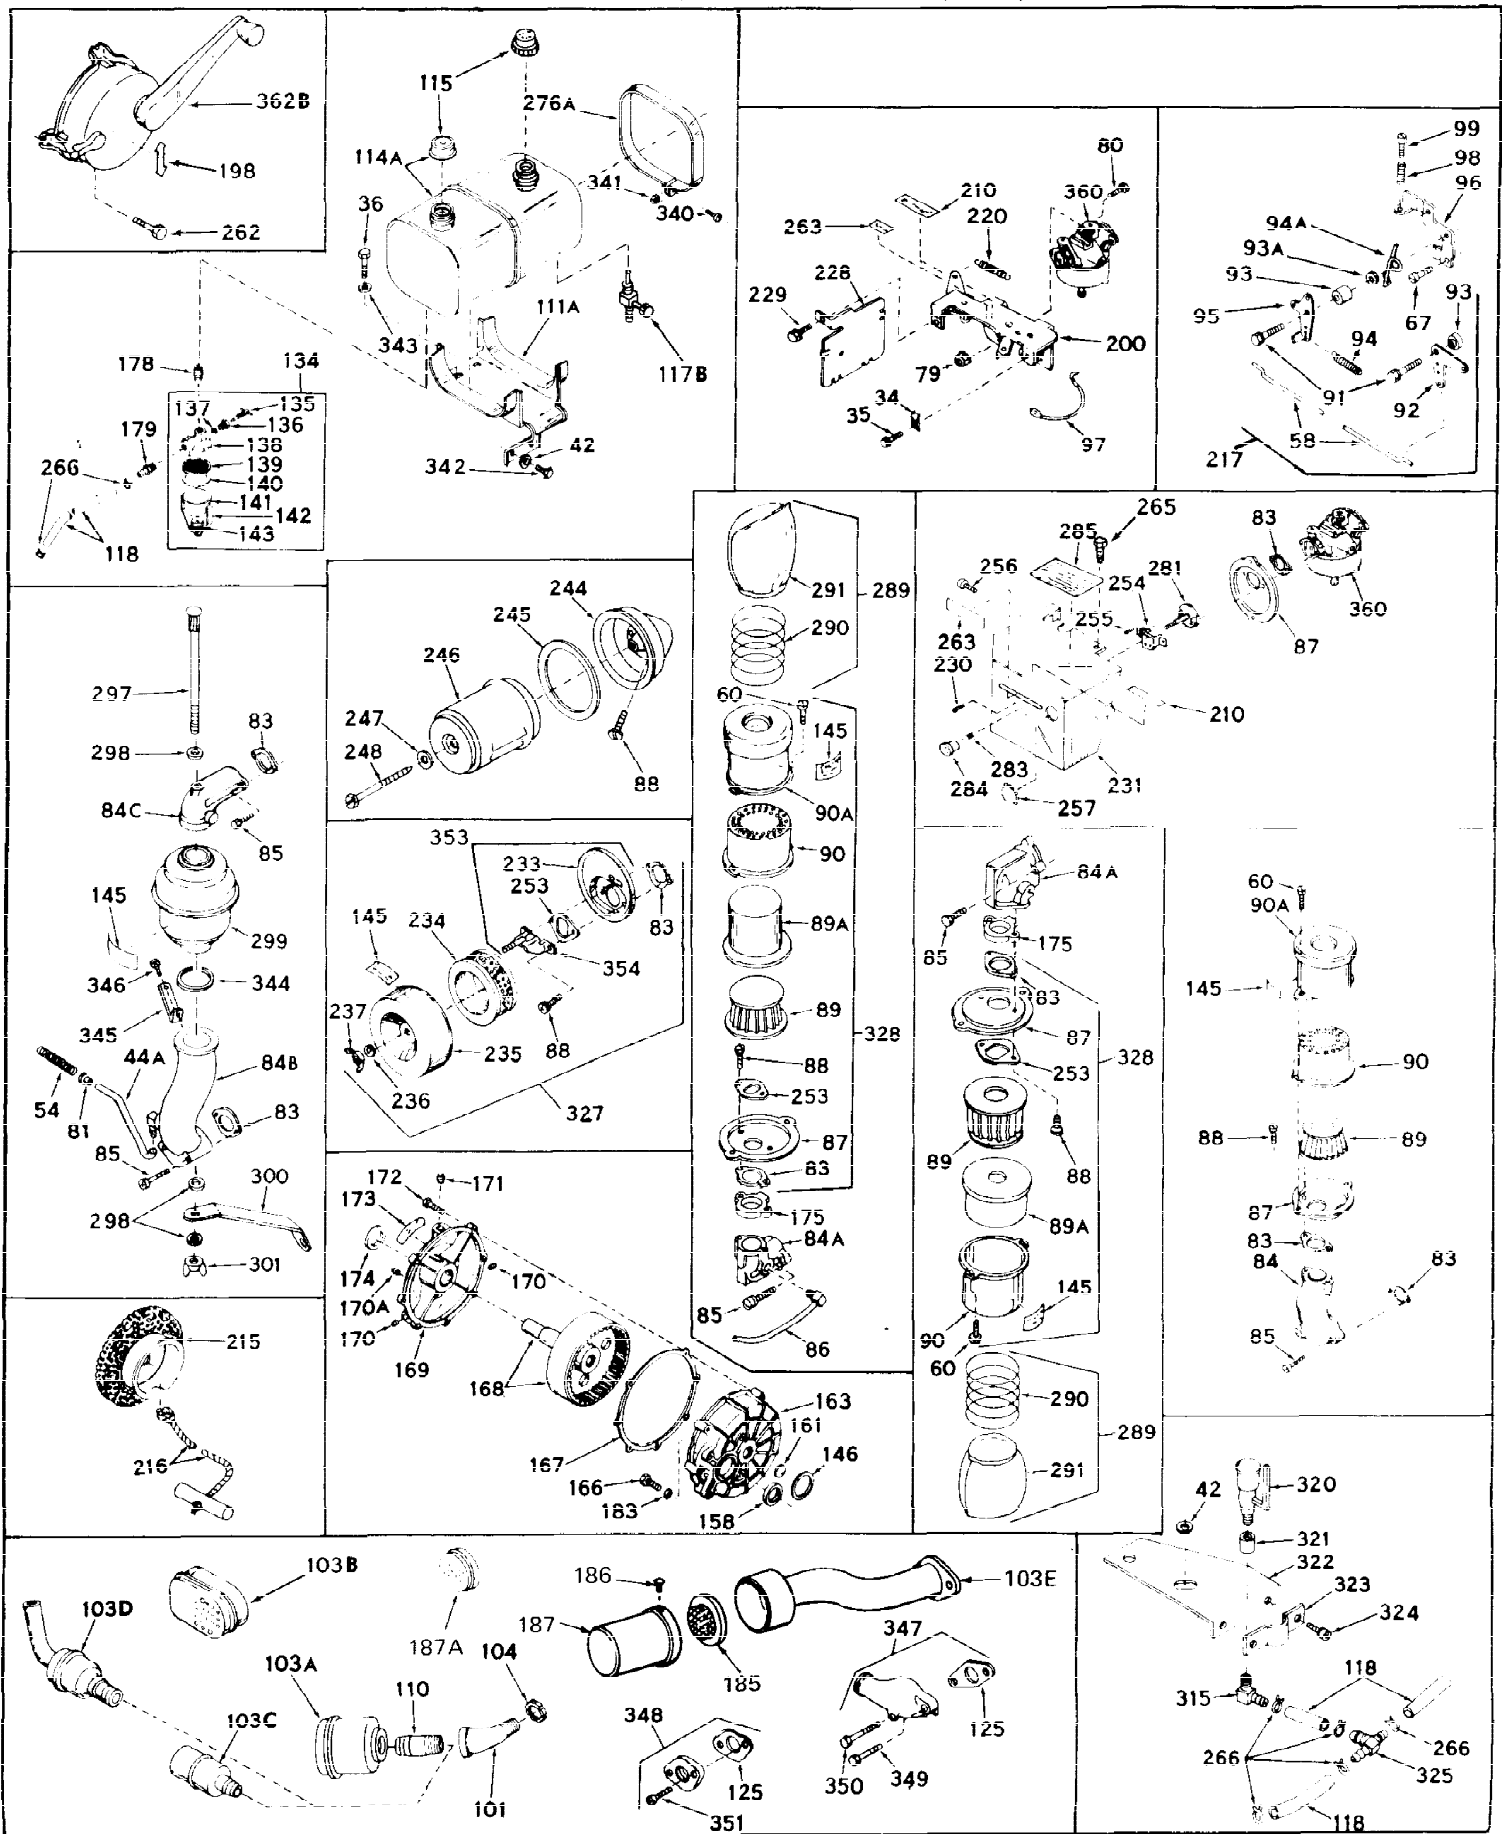

Ref #	Part Number	Qty	Description
34	27793	0	Clip, Conduit
35	28942	0	Screw
36	650694	0	Screw, Hex hd. cap, 5/16-18 x 2
36	650695	0	Screw, Hex hd. cap, 5/16-18 x 2-1/4 (Grade 8
36	650697	0	Screw, Hex hd. cap, 5/16-18 x 2-1/2
42	26073	0	Washer, Connecting rod bolt
54	28819	0	Spring, Fuel line
54	31778	0	Spring, Coil
60	650152	0	Screw
67	650399	0	Screw, Phil. fil. hd. Sems, 10-32 x 5/8
79	29752	0	Nut
80	650572	0	Screw
83	27272	0	Gasket, Air cleaner
85	29786	0	Screw
85	650163	0	Screw, Fil. hd. Sems, 10-32 x 7/8
85	650416	0	Screw, Rd. hd. Sems, 10-32 x 1
85	650605	0	Screw
88	28820	0	Screw
88	650399	0	Screw, Phil. fil. hd. Sems, 10-32 x 5/8
88	650521	0	Screw
91	30312	0	Screw, Hex washer hd. Sems, 10-32 x 1/2
98	32924	0	Spring, Compression
98	28569	0	Spring, Compression
99	29500	0	Screw, Fil. hd. mach., Sems, 8-32 x 3/4
99	650223	0	Screw, Fil. slotted hd. Sems, 8-32 x 5/8
99	650688	0	Screw, Hex hd., 10-32 x 1-5/16" (Drilled
101	32394	0	Elbow, Exhaust (90')
104	28443	0	Nut, Conduit (1/8" thick)
104	32862	0	Nut, Conduit (1/4" thick)
110	32454	0	Nipple, Exhaust pipe (1-3/8")
115	32387A	0	Cap, Fuel filler (Charcoal Plastic) (Spurt
115	33032	0	Cap, Fuel filler (Red Plastic) (Spurt
118	29774	0	Line, Fuel (Braided 8.25")
118	30705	0	Line, Fuel (Braided 16")
118	30962	0	Line, Fuel (Braided 32")
125	27930	0	Gasket, Exhaust
145	31752	0	Decal, Air cleaner
146	28451	0	Gasket, Housing
171	24590	0	Plug, Pipe
215	28301	0	Pulley, Starter
216	590343	0	Rope & Handle Assy., Starter
228	30820	0	Baffle, Heat
229	28942	0	Screw
230	650257	0	Screw, Pan hd. Sems, 8-32 x 5/16
233	32380	0	Bracket, Air cleaner
234	30804	0	Element, Air cleaner
235	30805	0	Cover, Air cleaner
236	31481	0	Washer, Copper
237	650513	0	Nut, Wing
253	30767	0	Spacer, Air cleaner
255	28820	0	Screw
256	650760	0	Screw
257	31291	0	Plug, Cover
262	29716	0	Screw
265	650701	0	Screw, Hex washer hd. shakeproof,