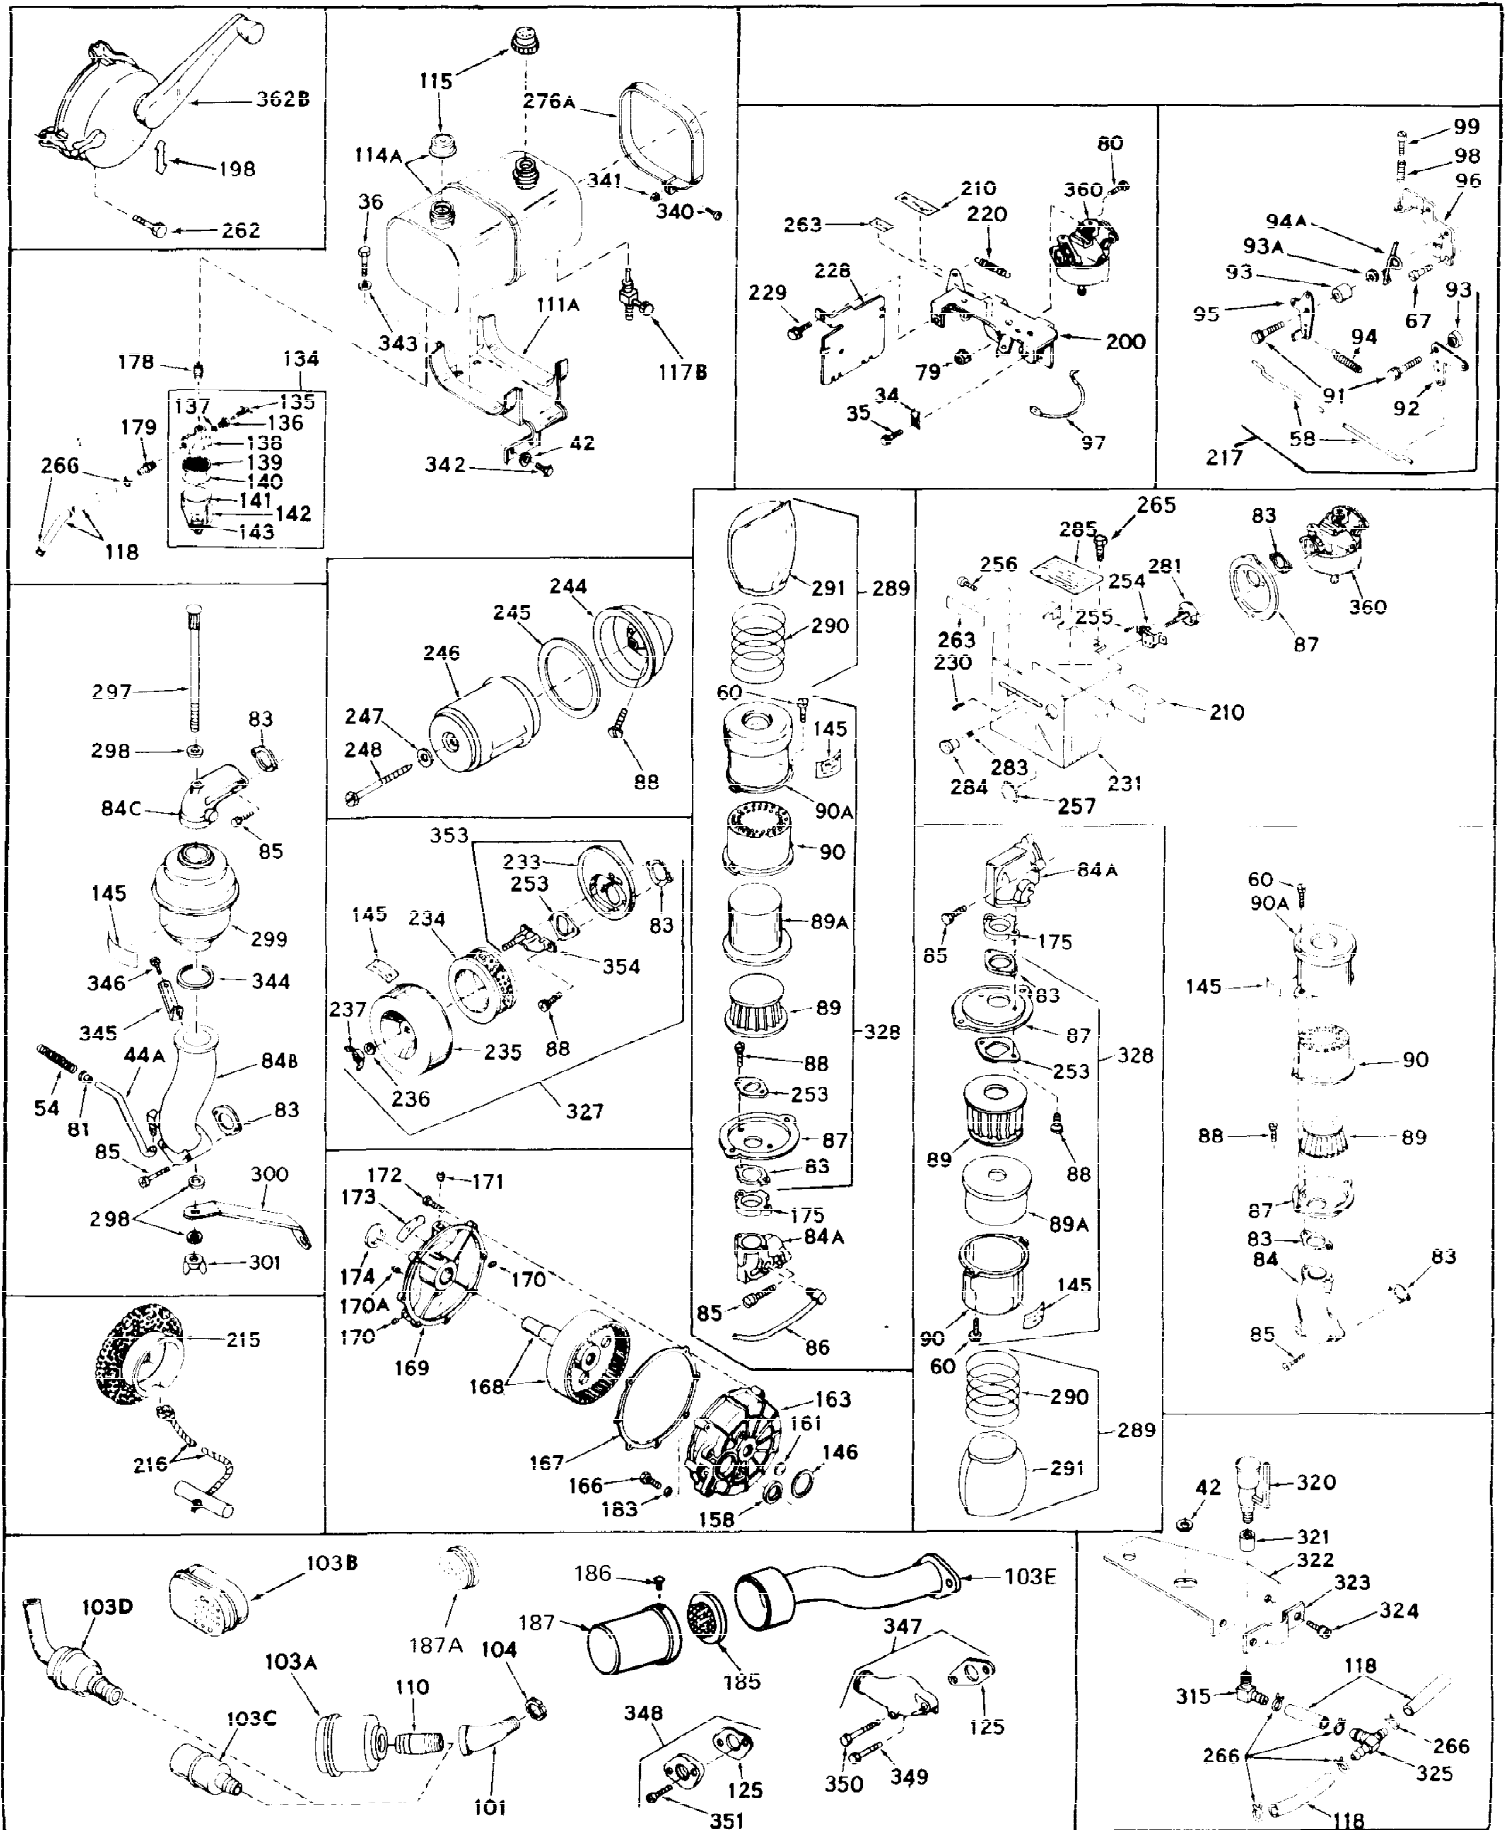

Ref #	Part Number	Qty	Description
34	27793	0	Clip, Conduit
35	28942	0	Screw
36	650694	0	Screw, Hex hd. cap, 5/16-18 x 2
36	650695	0	Screw, Hex hd. cap, 5/16-18 x 2-1/4 (Grade 8
36	650697	0	Screw, Hex hd. cap, 5/16-18 x 2-1/2
42	26073	0	Washer, Connecting rod bolt
54	28819	0	Spring, Fuel line
54	31778	0	Spring, Coil
60	650152	0	Screw
67	650399	0	Screw, Phil. fil. hd. Sems, 10-32 x 5/8
79	29752	0	Nut
80	650572	0	Screw
83	27272	0	Gasket, Air cleaner
85	29786	0	Screw
85	650163	0	Screw, Fil. hd. Sems, 10-32 x 7/8
85	650416	0	Screw, Rd. hd. Sems, 10-32 x 1
85	650605	0	Screw
88	28820	0	Screw
88	650399	0	Screw, Phil. fil. hd. Sems, 10-32 x 5/8
88	650521	0	Screw
91	30312	0	Screw, Hex washer hd. Sems, 10-32 x 1/2
97	31582	0	Wire Assy., Ground (Female fitting one end
98	28569	0	Spring, Compression
98	32924	0	Spring, Compression
99	29500	0	Screw, Fil. hd. mach., Sems, 8-32 x 3/4
99	650223	0	Screw, Fil. slotted hd. Sems, 8-32 x 5/8
99	650688	0	Screw, Hex hd., 10-32 x 1-5/16" (Drilled
101	29574	0	Elbow, Exhaust (90°)
104	28443	0	Nut, Conduit (1/8" thick)
104	32862	0	Nut, Conduit (1/4" thick)
115	32387A	0	Cap, Fuel filler (Charcoal Plastic) (Spurt
115	33032	0	Cap, Fuel filler (Red Plastic) (Spurt
118	29774	0	Line, Fuel (Braided 8.25")
118	30705	0	Line, Fuel (Braided 16")
118	30962	0	Line, Fuel (Braided 32")
125	27930	0	Gasket, Exhaust
145	31752	0	Decal, Air cleaner
146	28451	0	Gasket, Housing
171	24590	0	Plug, Pipe
215	28301	0	Pulley, Starter
216	590343	0	Rope & Handle Assy., Starter
228	30820	0	Baffle, Heat
229	28942	0	Screw
230	650257	0	Screw, Pan hd. Sems, 8-32 x 5/16
233	32380	0	Bracket, Air cleaner
234	30804	0	Element, Air cleaner
235	30805	0	Cover, Air cleaner
236	31481	0	Washer, Copper
237	650513	0	Nut, Wing
253	30767	0	Spacer, Air cleaner
255	28820	0	Screw
256	650760	0	Screw
257	31291	0	Plug, Cover
262	29716	0	Screw
265	650701	0	Screw, Hex washer hd. shakeproof,